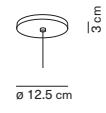

materials	certifications
metal (black or chrome) or metal + plexiglass (mirrored or brass finish)	⊕ IP20 CE ENEC

Dew + Dew Canopies
Dew Canopies must be sold together with Dew

special requests
It is possible to ask for quotes for different shapes, sizes and finishing according to your needs.