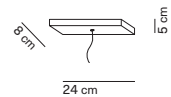

Opyo suspension

Cristina Celestino / 2019

code	colour	PRICE vat excl.
K350356B	● white RAL9010	440 €
K350356C	● coral RAL3012	
K350356O	● brass	

feeding	dimnable	certifications	materials
220-240 / 120 V	yes	⊕ IP20 CE ENEC	glass + metal

light source not included	canopy	cable length	light direction
1x70 W max - E27 (E26)	white	210 cm