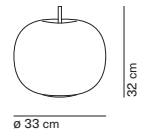

Kushi 33 table

Alberto Saggia & Valerio Sommella / 2015

code	colour	PRICE vat excl.
K222105N / GB	● black RAL9005	555 €
K222105O / GB	● brass	
K222105R / GB	● copper	

feeding	dimmer	certifications	materials
220-240 / 120 V	yes	IP20 CE ENE	glass + metal
light source not included			light direction
1x30 W max - E27			

Kushi XL table

Alberto Saggia & Valerio Sommella / 2019

code	colour	PRICE vat excl.
K223105N / GB	● black RAL9005	745 €
K223105O / GB	● brass	
K223105R / GB	● copper	

feeding	dimmer	certifications	materials
220-240 / 120 V	yes	IP20 CE ENE	glass + metal
light source not included			light direction
1x70 W max - E27