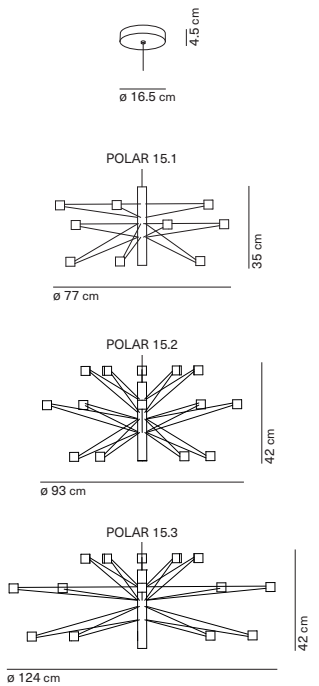

Polar 15

Yonoh Creative Studio / 2025

code	colour	PRICE vat excl.		
POLAR 15.1				
K515151N27EU	● black RAL9005	1750 €		
POLAR 15.2				
K515152N27EU	● black RAL9005	1750 €		
POLAR 15.3				
K515153N27EU	● black RAL9005	1750 €		
feeding	dimmable	certifications	materials	
220-240 / 120 V	0/1-10V or PUSH or DALI	⊕ IP20 CE ENEC	polymer + metal	
light source included		canopy	cable length	light direction
board LED 15x3.5 W 2700 K - 6600 lm - CRI>90		black	180 cm