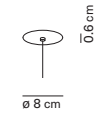

materials	certifications
metal (black or chrome) or metal + plexiglass (mirrored or brass finish)	⊕ IP20 CE ENEC

Dew + Dew Canopies
Dew Canopies must be sold together with Dew

special requests
It is possible to ask for quotes for different shapes, sizes and finishing according to your needs.