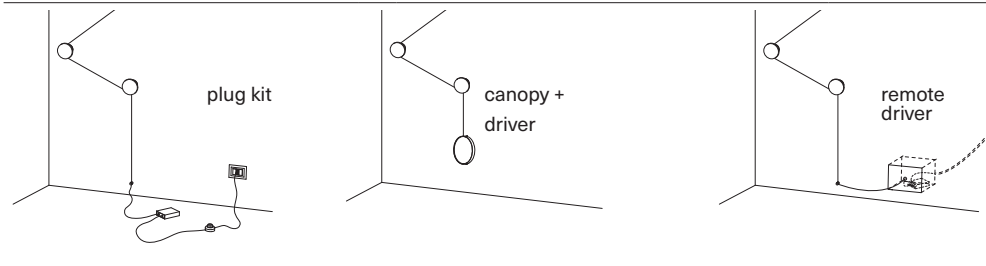

Atomium wall

Hopf&Wortmann - Büro Für Form / 2006

code	colour	PRICE vat excl.
011891BIEU	● white	450 €

feeding	dimmable	certifications	materials
220-240 / 120 V	yes	⊕ IP20 CE ENEC	polyethylene

light source	not included	light direction
3x40 W max - E14 (E12)		

Azou

Chris Basias / 2019

code	colour	PRICE vat excl.
345410MB	● lamp - white marble	240 €
345410MN	● lamp - black marble	
345410MO	● lamp - green onyx	380 €
345-PLUGEU / GB	● black - plug kit - dimmer included	250 €
345-ALIEU	● driver - dimmable 1-10V or push	165 €
500515N	● black - canopy - driver not included	130 €

feeding	dimmable	certifications	materials
220-240 / 120 V	yes	◆ IP20 CE ENEC lamp ⊕ IP20 CE ENEC lamp + driver □ IP20 CE ENEC lamp + plug kit	metal + marble or onyx

light source	included	n° lamps	light direction
board LED 1x4.2 W		from 1 to 14	

installation options