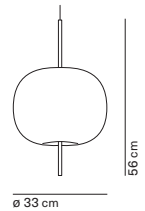

Kushi 33 suspension

Alberto Saggia & Valerio Sommella / 2015

code	colour	PRICE vat excl.
K221105N	● black RAL9005	570 €
K221105O	● brass	
K221105R	● copper	

feeding	dimnable	certifications	materials	
220-240 / 120 V	yes	⊕ IP20 CE EAC	glass + metal	
light source	not included	canopy	cable length	light direction
1x30 W max - E27 (E26)		white	175 cm