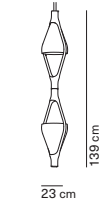

VICEVERSA

VICEVERSA 2