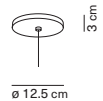

Kushi XL suspension

Alberto Saggia & Valerio Sommella / 2019

code	colour	PRICE vat excl.
K218105N	● black RAL9005	790 €
K218105O	● brass	
K218105R	● copper	

feeding	dimnable	certifications	materials	
220-240 / 120 V	yes	⊕ IP20 CE EAC	glass + metal	
light source	not included	canopy	cable length	light direction
2x70 W max - E27 (E26)		white	160 cm