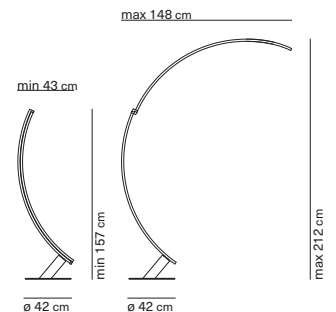

Kushi floor

Alberto Saggia & Valerio Sommella / 2016

code	colour	PRICE vat excl.
K2281059N / GB	● black RAL9005	1330 €
K2281059O / GB	● brass	
K2281059R / GB	● copper	

feeding	dimmer	certifications	materials
100-240 V	yes	☐ IP20 CE ENEC	glass + metal
light source included			light direction
board LED 3x4.6W 2700 K - 1900 lm - CRI>90			

Kushi XL floor

Alberto Saggia & Valerio Sommella / 2019

code	colour	PRICE vat excl.
K219105N / GB	● black RAL9005	1280 €
K219105O / GB	● brass	
K219105R / GB	● copper	

feeding	dimmer	certifications	materials
220-240 / 120 V	yes	☐ IP20 CE ENEC	glass + metal
light source not included			light direction
2x70 W max - E27 - Ø 6cm max			

Kyudo

Hansandfranz / 2009

code	colour	PRICE vat excl.
K048133BIEU	● white RAL9016	1795 €
K048133NEEU	● black RAL9005	
K048133AREU	● orange RAL2007	

feeding	dimmer	certifications	materials
100-240 V	yes	☐ IP20 CE ENEC	aluminium
light source included			light direction
strip LED 1x36 W 2700 K - 4515 lm - CRI>90