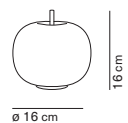

Kushi 16 table

Alberto Saggia & Valerio Sommella / 2015

code	colour	PRICE vat excl.
K227105N / GB	● black RAL9005	280 €
K227105O / GB	● brass	
K227105R / GB	● copper	

feeding	dimmer	certifications	materials
220-240 / 120 V	no	□ IP20 CE ENEC	glass + metal
light source not included			light direction
1x25 W max - G9			