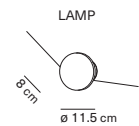

Atomium wall

Hopf&Wortmann - Büro Für Form / 2006

code	colour	PRICE vat excl.
011891BIEU	● white	450 €

feeding	dimmable	certifications	materials
220-240 / 120 V	yes	⊕ IP20 CE ENEC	polyethylene

light source	not included	light direction
3x40 W max - E14 (E12)		

Azou

Chris Basias / 2019

code	colour	PRICE vat excl.
345410MB	● lamp - white marble	240 €
345410MN	● lamp - black marble	
345410MO	● lamp - green onyx	380 €
345-PLUGEU / GB	● black - plug kit - dimmer included	250 €
345-ALIEU	● driver - dimmable 1-10V or push	165 €
500515N	● black - canopy - driver not included	130 €

feeding	dimmable	certifications	materials
220-240 / 120 V	yes	◆ IP20 CE ENEC lamp ⊕ IP20 CE ENEC lamp + driver □ IP20 CE ENEC lamp + plug kit	metal + marble or onyx

light source	included	n° lamps	light direction
board LED 1x4.2 W		from 1 to 14	

installation options