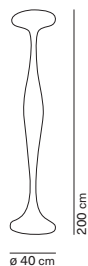

E.T.A.

Guglielmo Berchicci / 1996

code	colour	PRICE vat excl.
0171596BIEU / GB	● white	1650 €
0171596AREU / GB	● orange	

feeding	dimmer	certifications	materials
220-240 / 120 V	yes	□ IP20 CE ENEC	fiberglass + metal
light source not included			light direction
3x40 W max - E14 (E12) + 1x100 W max - E27 (E26)