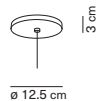

Kushi 16 suspension

Alberto Saggia & Valerio Sommella / 2015

code	colour	PRICE vat excl.
K226105N	● black RAL9005	295 €
K226105O	● brass	
K226105R	● copper	

feeding	dimnable	certifications	materials	
220-240 / 120 V	yes	⊕ IP20 CE EAC	glass + metal	
light source	not included	canopy	cable length	light direction
1x25 W max - G9		white	240 cm	

Kushi 33 suspension

Alberto Saggia & Valerio Sommella / 2015

code	colour	PRICE vat excl.
K221105N	● black RAL9005	570 €
K221105O	● brass	
K221105R	● copper	

feeding	dimnable	certifications	materials	
220-240 / 120 V	yes	⊕ IP20 CE EAC	glass + metal	
light source	not included	canopy	cable length	light direction
1x30 W max - E27 (E26)		white	175 cm	

Kushi XL suspension

Alberto Saggia & Valerio Sommella / 2019

code	colour	PRICE vat excl.
K218105N	● black RAL9005	790 €
K218105O	● brass	
K218105R	● copper	

feeding	dimnable	certifications	materials	
220-240 / 120 V	yes	⊕ IP20 CE EAC	glass + metal	
light source	not included	canopy	cable length	light direction
2x70 W max - E27 (E26)		white	160 cm