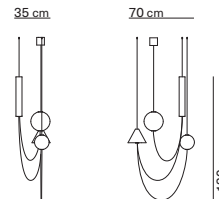

Mars suspension

Yonoh Creative Studio / 2026

code	colour	PRICE vat excl.
K517413N27EU	● black marble	850 €

feeding	dimmable	certifications	materials	
220-240 / 120 V	phase cut	⊕ IP20 CE ENEC	glass + marble	
light source	included	canopy	cable length	light direction
board LED 26.3W 2700 K - 3000 lm - CRI>90		black	180 cm