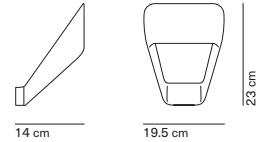

Frame

Benjamin Hubert / 2011

code	colour	PRICE vat excl.
145050B	white RAL9010	290 €
145050C	chrome	345 €

feeding	dimmable	certifications	materials
220-240 / 120 V	yes	⊕ IP20 CE ENEC	aluminium

light source	not included	light direction
1x150 W max - R7s - L 78 mm