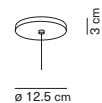

Tratto suspension

Oliver Schick / 2025

code	colour	PRICE vat excl.		
K513441N27	● black RAL9005	345 €		
K513441O27	● brass	395 €		
feeding	dimnable	certifications	materials	
220-240 / 120 V	phase cut	⊕ IP20 CE ENEC	glass + metal	
light source included	canopy		light direction	
board LED 1x14 W 2700 K - 1450 lm - CRI>90	black or brass			

Viceversa

Noé Duchaufour Lawrance / 2019

code	colour	PRICE vat excl.		
VICEVERSA				
K370280GA	● amber	1310 €		
VICEVERSA 2				
K370281GA	● amber	2340 €		
feeding	dimnable	certifications	materials	
110-240 V	1-10V or PUSH	⊕ IP20* CE ENEC	glass + metal	
light source included	canopy	cable length	light direction	
VICEVERSA: board LED 9 W 2700 K - 990 lm - CRI>90	dark grey	400 cm		
VICEVERSA 2: board LED 16.5 W 2700 K - 1815 lm - CRI>90	* canopy IP20 structure built in compliance with IP54 specifications			

Yuma

David Pompa / 2017

code	colour	PRICE vat excl.		
370310EU	● brass	390 €		
feeding	dimnable	certifications	materials	
220-240 / 120 V	yes	⊕ IP20 CE ENEC	glass + metal	
light source not included	canopy	cable length	light direction	
1x20W max - E27 (E26)	brass	190 cm