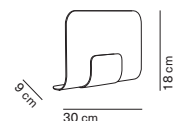

Nami wall

Alberto Saggia & Valerio Sommella / 2020

code	colour	PRICE vat excl.
K340406N	black RAL9005	360 €
K340406O	brass	

feeding	dimmable	certifications	materials
220-240 / 120 V	phase cut	⊕ IP20 CE ENEC	glass + aluminium

light source	included	light direction
board LED 1x14 W 2700 K - 1320 lm - CRI>90