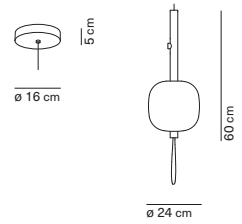

sliding mechanism

press the button - slide up or slide down - release the button to fix the lamp at the desired height

light source included	canopy	cable length	light direction
board LED 1x22 W 2700 K - 2346 lm - CRI>90	white or black or red	~300 cm	