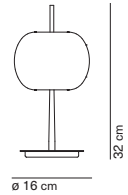

Kushi 10th

Alberto Saggia & Valerio Sommella / 2025

code	colour	PRICE vat excl.
K216105N	● black RAL9005	350 €
K216105O	● brass	
K216105R	● copper	

feeding	dimmer	certifications	materials
100-240 V	yes	◇ IP20 CE ENEC	glass + metal
light source included			light direction
board LED 1x7W tunable white from 1.800 to 3.000 K - 840 lm - CRI>90