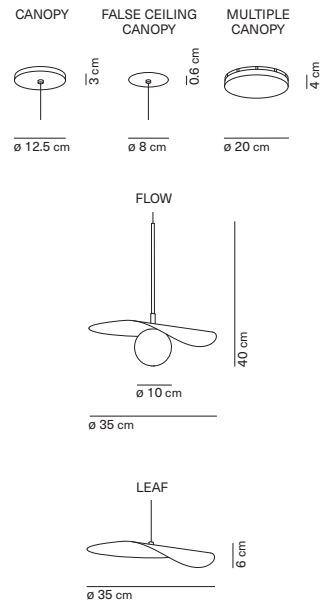

E.T.A. sat

Guglielmo Berchicci / 1997

code	colour	PRICE vat excl.
017106BIEU	white	1350 €
017106AREU	orange	

feeding	dimmable	certifications	materials
220-240 / 120 V	yes	⊕ IP20 CE ENEC	fiberglass + polycarbonate + metal

light source	not included	canopy	cable length	light direction
1x40 W max - E14 (E12) + 1x100 W max - E27 (E26)		white	180 cm	

Flow

Chris Basias / 2022

code	colour	PRICE vat excl.
506428N	black RAL9005	270 €
500500N	black RAL9005 - canopy	75 €
500501N	black RAL9005 - false ceiling canopy	55 €
500517N	black RAL9005 - multiple canopy max 8 lamps	250 €

code	colour	PRICE vat excl.
LEAF 506430N	black RAL9005 - accessory	180 €

feeding	dimmable	certifications	materials
220-240 / 120 V	yes	⊕ IP20 CE ENEC	glass + metal

light source	not included	cable length	light direction
1x25W max - G9		168 cm	

Flow ceiling

Chris Basias / 2022

code	colour	PRICE vat excl.
506429N	black RAL9005	275 €

code	colour	PRICE vat excl.
LEAF 506430N	black RAL9005 - accessory	180 €

feeding	dimmable	certifications	materials
220-240 / 120 V	yes	⊕ IP20 CE ENEC	glass + metal

light source	not included	light direction
1x25W max - G9