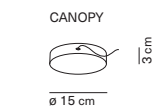

installation options