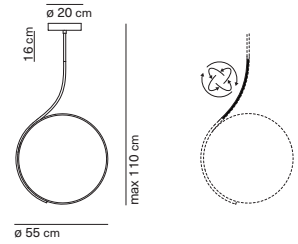

Poise ceiling

Robert Dabi / 2022

code	colour	PRICE vat excl.		
505426N	● black RAL9005	495 €		
feeding	dimmable	certifications	materials	
220-240 / 120 V	phase cut	⊕ IP20 CE ENEC	metal	
light source included			light direction	
strip LED 1x28 W 2700 K - 3148 lm - CRI>90