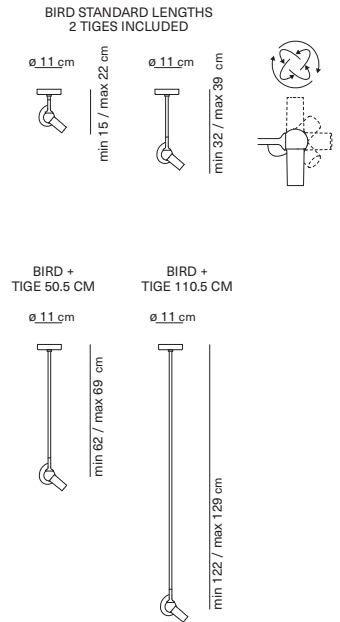

Atomium suspension

Hopf&Wortmann - Büro Für Form / 2006

code	colour	PRICE vat excl.
011892BIEU	● white	665 €

feeding	dimmable	certifications	materials	
220-240 / 120 V	yes	⊕ IP20 CE ENEC	polyethylene	
light source	not included	canopy	cable length	light direction
6x40W max - E14 (E12)		white	175cm	

Bird ceiling

Jordi Pla / 2024

code	colour	PRICE vat excl.
514440NEU	● black RAL9005 - 2 tiges included	260 €
514440BEU	● white RAL9010 - 2 tiges included	
514440REU	● brick red - 2 tiges included	
514-AC1N	● black RAL9005 - tige 50.5 cm	35 €
514-AC1B	● white RAL9010 - tige 50.5 cm	
514-AC1R	● brick red - tige 50.5 cm	
514-AC2N	● black RAL9005 - tige 110.5 cm	50 €
514-AC2B	● white RAL9010 - tige 110.5 cm	
514-AC2R	● brick red - tige 110.5 cm	

feeding	dimmable	certifications	materials
220-240 / 120 V	phase cut	⊕ IP20 CE ENEC	metal
light source	included	light direction	
board LED 1x6W 2700 K - 660 lm - CRI>90