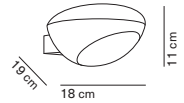

Tua

Behurt / 2014

code	colour	PRICE vat excl.	
100266SNNL	black tin	460 €	
feeding	dimmable	certifications	materials
220-240 / 120 V	yes	⊕ IP20 CE ENEC	glass + metal
light source not included			light direction
1x100 W max - R7s - L 78 mm