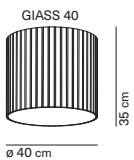

Giass

Sebastian Herkner / 2017

code	colour	PRICE vat excl.
GIASS 25		
K395330S	● white	1500 €
K395330G	● smokey grey	
GIASS 30		
K396330S	● white	1660 €
K396330G	● smokey grey	
GIASS 40		
K397330S	● white	1830 €
K397330G	● smokey grey	
GIASS 50		
K398330S	● white	2150 €
K398330G	● smokey grey	

feeding	dimnable	certifications	materials
220-240 / 120 V	phase cut	⊕ IP20 CE ENEC	glass + metal

multiple composition

Giass can be installed in multiple compositions fed by one single light point

light source included

- GIASS 25:
  board LED 1x21.5W - 2700 K - 1700 lm - CRI>90
- GIASS 30:
  board LED 1x27.5W - 2700 K - 2250 lm - CRI>90
- GIASS 40:
  board LED 1x35W - 2700 K - 3100 lm - CRI>90
- GIASS 50:
  board LED 1x44W - 2700 K - 3950 lm - CRI>90

light direction