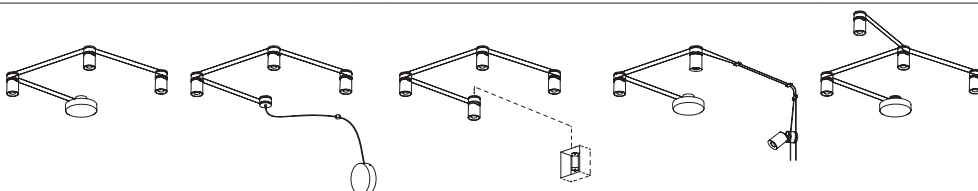

light source not included

GU 5.3

light direction

MITOS SPOT

DRIVER KIT

CABLE HOLDER PLATE

installation options

Motus