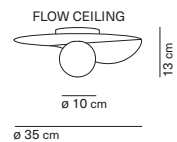

Flow ceiling

Chris Basias / 2022

code	colour	PRICE vat excl.
506429N	black RAL9005	275 €

code	colour	PRICE vat excl.
LEAF 506430N	black RAL9005 - accessory	180 €

feeding	dimmable	certifications	materials
220-240 / 120 V	yes	⊕ IP20 CE ENEC	glass + metal

light source	not included	light direction
1x25W max - G9