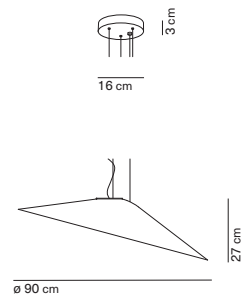

Kate ceiling

Francesca Smiraglia / 2023

code	colour	PRICE vat excl.
KATE CEILING 2700K		
K510434B27	● white	940 €
510434-60227	● gold leaf	1890 €
510434-XXX27	● colours on request	1175 €
KATE CEILING 3000K		
K510434B30	● white	940 €
510434-60230	● gold leaf	1890 €
510434-XXX30	● colours on request	1175 €

feeding	dimmable	certifications	materials
220-240 / 120 V	phase cut	⊕ IP20 CE ENEC	metal + polyethylene

light source included	light direction
KATE CEILING 2700 K: board LED 1x65W - 2700 K - 6856 lm - CRI>90	
KATE CEILING 3000 K: board LED 1x65W - 3000 K - 6956 lm - CRI>90	

Kate suspension

Francesca Smiraglia / 2024

code	colour	PRICE vat excl.
KATE SUSPENSION 2700K		
K510437B27	● white	1100 €
510437-60227	● gold leaf	2015 €
510437-XXX27	● colours on request	1295 €
KATE SUSPENSION 3000K		
K510437B30	● white	1100 €
510437-60230	● gold leaf	2015 €
510437-XXX30	● colours on request	1295 €

feeding	dimmable	certifications	materials
220-240 / 120 V	phase cut	⊕ IP20 CE ENEC	metal + polyethylene

light source included	canopy	cable length	light direction
KATE SUSPENSION 2700 K: board LED 1x65W 2700 K - 6856 lm - CRI>90	white or gold leaf or colours on request	230 cm	
KATE SUSPENSION 3000 K: board LED 1x65W 3000 K - 6956 lm - CRI>90