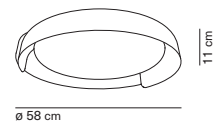

Dala

Francesca Smiraglia / 2021

code	colour	PRICE vat excl.
DALA 2700 K		
K503420GL	● dark grey + wood finish	950 €
K503420SL	● sand + wood finish	
K503420GC	● dark grey + concrete finish	
K503420SC	● sand + concrete finish	
K503420BB	● white	860 €
DALA 3000 K		
K503420GL30	● dark grey + wood finish	950 €
K503420SL30	● sand + wood finish	
K503420GC30	● dark grey + concrete finish	
K503420SC30	● sand + concrete finish	
K503420BB30	● white	860 €

feeding	dimnable	certifications	materials
220-240 / 120 V	phase cut	⊕ IP20 CE ENEC	metal + polyethylene

light source included	light direction
DALA 2700 K: board LED 1x42W - 2700 K - 4200 lm - CRI>90	
DALA 3000 K: board LED 1x42W - 3000 K - 4350 lm - CRI>90