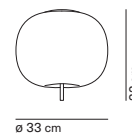

Kushi XL ceiling

Alberto Saggia & Valerio Sommella / 2022

code	colour	PRICE vat excl.
K217105N	● black RAL9005	590 €
K217105O	● brass	
K217105R	● copper	

feeding	dimmable	certifications	materials
220-240 / 120 V	yes	⊕ IP20 CE ENEC	glass + metal

light source	not included	light direction
2x70 W max - E27 (E26)