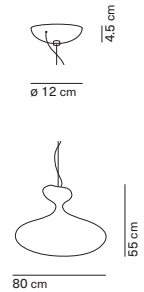

E.T.A. sat

Guglielmo Berchicci / 1997

code	colour	PRICE vat excl.
017106BIEU	white	1350 €
017106AREU	orange	

feeding	dimmable	certifications	materials
220-240 / 120 V	yes	⊕ IP20 CE ENEC	fiberglass + polycarbonate + metal

light source	not included	canopy	cable length	light direction
1x40 W max - E14 (E12) + 1x100 W max - E27 (E26)		white	180 cm