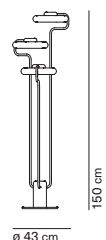

Tratto floor

Oliver Schick / 2025

code	colour	PRICE vat excl.	
K513444N27	● black RAL9005	1380 €	
K513444O27	● brass	1490 €	
feeding	dimmer	certifications	materials
100-240 V	yes	◇ IP20 CE ENEC	glass + metal
light source included			light direction
board LED 3x14W 2700 K - 4350 lm - CRI>90