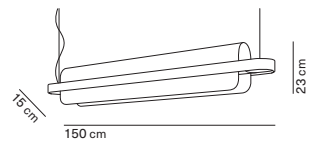

Nami

Alberto Saggia & Valerio Sommella / 2017

code	colour	PRICE vat excl.
K405340N	● black RAL9005	1970 €
K405340	● brass	

feeding	dimnable	certifications	materials
220-240 / 120 V	1-10V	⊕ IP20 CE ENEC	glass + metal

light source included	canopy	cable length	light direction
strip LED 60 W 2700 K - 6020 lm - CRI>90	black or brass	275 cm