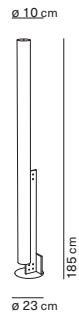

Model T

Francesca Smiraglia / 2023

code	colour	PRICE vat excl.		
K511435N	● black RAL9005	1260 €		
K511435POP	● pop			
K511435INOX	● inox	1380 €		
feeding	dimmer	certifications	materials	
100-240 V	yes	□ IP20 CE ENEC	metal + plexiglass	
light source included			light direction	
board LED 1x65W 2700 K - 6600 lm - CRI>90