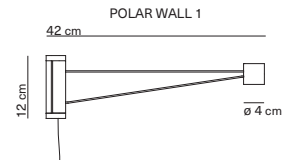

Polar wall

Yonoh Creative Studio / 2026

code	colour	PRICE vat excl.
POLAR WALL 1		
515450N27	● black RAL9005	270 €
POLAR WALL 2		
515451N27	● black RAL9005	400 €

feeding	dimmer	certifications	materials
100-240 V	yes	◇ IP20 CE ENEC	polymer + metal
light source included			cable length light direction
POLAR WALL 1: board LED 1x3.5 W - 2700 K - 440 lm - CRI>90			250 cm
POLAR WALL 2: board LED 2x3.5 W - 2700 K - 880 lm - CRI>90