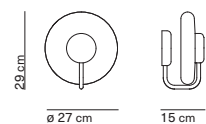

Tratto wall

Oliver Schick / 2025

code	colour	PRICE vat excl.
K513442N27	● black RAL9005	285 €
K513442O27	● brass	325 €

feeding	dimmable	certifications	materials
220-240 / 120 V	phase cut	⊕ IP20 CE ENEC	glass + metal
light source included			light direction
board LED 1x14 W 2700 K - 1450 lm - CRI>90