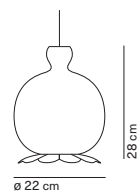

Opyo suspension

Cristina Celestino / 2019

code	colour	PRICE vat excl.
K350356B	● white RAL9010	440 €
K350356C	● coral RAL3012	
K350356O	● brass	

feeding	dimnable	certifications	materials
220-240 / 120 V	yes	⊕ IP20 CE ENEC	glass + metal

light source not included	canopy	cable length	light direction
1x70 W max - E27 (E26)	white	210 cm