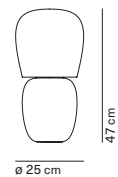

Hive

Ini Archibong / 2017

code	colour	PRICE vat excl.
K390325B / GB	white	595 €
K390325N / GB	black	
K390325R / GB	red	

feeding	dimmer	certifications	materials
220-240 / 120 V	no	IP20 CE ERIC	glass + ceramic
light source not included			light direction
1x30 W max - E27