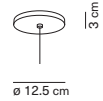

Kushi 33 suspension

Alberto Saggia & Valerio Sommella / 2015

code	colour	PRICE vat excl.
K221105N	● black RAL9005	570 €
K221105O	● brass	
K221105R	● copper	

feeding	dimnable	certifications	materials	
220-240 / 120 V	yes	⊕ IP20 CE EAC	glass + metal	
light source	not included	canopy	cable length	light direction
1x30 W max - E27 (E26)		white	175 cm