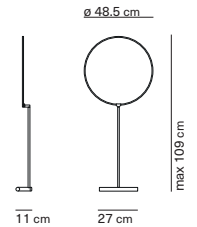

Poise

Robert Dabi / 2021

code	colour	PRICE vat excl.
505424N / GB	● black RAL9005	390 €

feeding	dimmer	certifications	materials
220-240 / 120 V	yes	☐ IP20 CE ENEC	metal

light source included	light direction
strip LED 1x17.5 W 2700 K - 1050 lm - CRI>90	

movement options