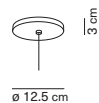

Motus

Shulab / 2023

code	colour	PRICE vat excl.
K512436B	● white RAL9010	490 €
K512436N	● black RAL9005	
K512436R	● red RAL3016	

feeding	dimnable	certifications	materials
220-240 / 120 V	phase cut	⊕ IP20 CE ENEC	glass + metal

sliding mechanism

press the button - slide up or slide down - release the button to fix the lamp at the desired height

light source included	canopy	cable length	light direction
board LED 1x22 W 2700 K - 2346 lm - CRI>90	white or black or red	~300 cm	

Nami

Alberto Saggia & Valerio Sommella / 2017

code	colour	PRICE vat excl.
K405340N	● black RAL9005	1970 €
K405340	● brass	

feeding	dimnable	certifications	materials
220-240 / 120 V	1-10V	⊕ IP20 CE ENEC	glass + metal

light source included	canopy	cable length	light direction
strip LED 60 W 2700 K - 6020 lm - CRI>90	black or brass	275 cm	

Opyo suspension

Cristina Celestino / 2019

code	colour	PRICE vat excl.
K350356B	● white RAL9010	440 €
K350356C	● coral RAL3012	
K350356O	● brass	

feeding	dimnable	certifications	materials
220-240 / 120 V	yes	⊕ IP20 CE ENEC	glass + metal

light source not included	canopy	cable length	light direction
1x70 W max - E27 (E26)	white	210 cm