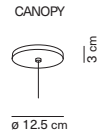

Minimal

David Pompa / 2017

code	colour	PRICE vat excl.
380315R *	copper	270 €
380315N *	black nickel	
ALI-CC350_8W	driver - not dimmable	30 €
500500N	black RAL9005 - canopy	75 €

*driver not included - false ceiling canopy included

feeding	dimmable	certifications	materials
220-240 / 120 V	yes	IP20 Minimal IP20 Minimal + Driver ALI-CC350_8W IP20 Minimal + Canopy 500500N	pottery + metal
light source included	canopy	cable length	light direction
board LED 1x3.15W 2700 K - 346 lm - CRI>90	black	180 cm	

MitoS

Chris Basias / 2022

code	colour	PRICE vat excl.
507431N	black RAL9005 - spot	215 €
507-ALIEU-DIM	black RAL9005 - driver kit dimmable phase cut - max 5 spot	255 €
507-ALIEU	black RAL9005 - driver kit not dimmable - max 9 spot	225 €
507-CAV10	copper - cable L 10m	65 €
507-CAV30	copper - cable L 30m	170 €
507-AC1	black RAL9005 - cable holder plate	15 €

feeding	dimmable	certifications	materials
220-240 / 120 V	yes	IP20 spot IP20 spot + driver kit	aluminium + technopolymer

multiple composition system capability

spot n°: max 9 (dimmable max 5 spots) - cable length: max 2 x 30m

light source not included

GU 5.3

light direction

installation options