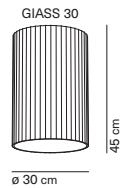

Giass

Sebastian Herkner / 2017

code	colour	PRICE vat excl.
GIASS 25		
K395330S	● white	1500 €
K395330G	● smokey grey	
GIASS 30		
K396330S	● white	1660 €
K396330G	● smokey grey	
GIASS 40		
K397330S	● white	1830 €
K397330G	● smokey grey	
GIASS 50		
K398330S	● white	2150 €
K398330G	● smokey grey	

feeding	dimnable	certifications	materials
220-240 / 120 V	phase cut	⊕ IP20 CE ENEC	glass + metal

multiple composition

Giass can be installed in multiple compositions fed by one single light point

light source included

- GIASS 25:
  board LED 1x21.5W - 2700 K - 1700 lm - CRI>90
- GIASS 30:
  board LED 1x27.5W - 2700 K - 2250 lm - CRI>90
- GIASS 40:
  board LED 1x35W - 2700 K - 3100 lm - CRI>90
- GIASS 50:
  board LED 1x44W - 2700 K - 3950 lm - CRI>90

light direction