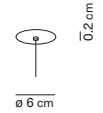

FALSE CEILING CANOPY