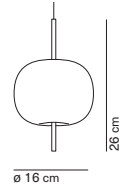

Kushi 16 suspension

Alberto Saggia & Valerio Sommella / 2015

code	colour	PRICE vat excl.
K226105N	● black RAL9005	295 €
K226105O	● brass	
K226105R	● copper	

feeding	dimnable	certifications	materials	
220-240 / 120 V	yes	⊕ IP20 CE EAC	glass + metal	
light source	not included	canopy	cable length	light direction
1x25 W max - G9		white	240 cm	