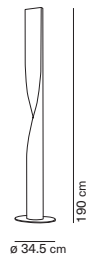

Evita

AquiliAlberg / 2011

code	colour	PRICE vat excl.
K155061B	● warm white RAL1013	1860 €
K155061T	● dove-grey RAL7006	

feeding	dimmer	certifications	materials
100-240 V	yes	□ IP20 CE ENEC	metal + technopolymers
light source included			light direction
board LED 1x55 W 2700 K - 6.000 lm - CRI>90