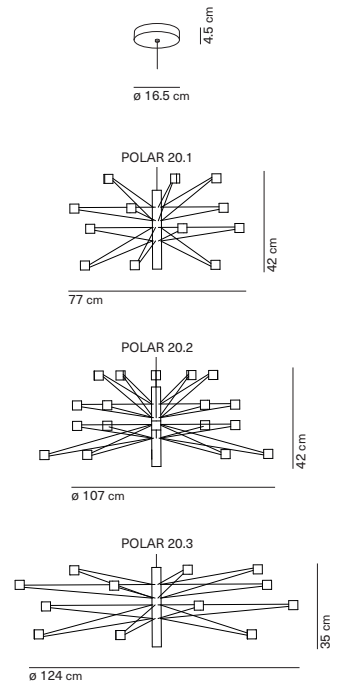

Polar 20

Yonoh Creative Studio / 2025

code	colour	PRICE vat excl.	
POLAR 20.1			
K515201N27EU	● black RAL9005	2100 €	
POLAR 20.2			
K515202N27EU	● black RAL9005	2100 €	
POLAR 20.3			
K515203N27EU	● black RAL9005	2100 €	
feeding	dimmable	certifications	materials
220-240 / 120 V	0/1-10V or PUSH or DALI	⊕ IP20 CE ENEC	polymer + metal
light source included	canopy	cable length	light direction
board LED 20x3.5 W 2700 K - 8800 lm - CRI>90	black	180 cm	

Sling

Chris Basias / 2023

code	colour	PRICE vat excl.	
508432N27	● black RAL9005 - spot - 2700 K	120 €	
508432N30	● black RAL9005 - spot - 3000 K		
508-ALIEU	● black RAL9005 - driver kit (from 2 to 9 spots max)	240 €	
feeding	dimmable	certifications	materials
220-240 / 120 V	0/1-10V or PUSH	◇ IP20 CE ENEC spot ⊕ IP20 CE ENEC spot + driver kit	metal
light source included	cable length included	light direction	
SLING 2700 K: board LED 1x5 W 2700 K - 500 lm - CRI>90	4 m for each spot 10 m for each driver kit		
SLING 3000 K: board LED 1x5 W 3000 K - 520 lm - CRI>90			
installation options