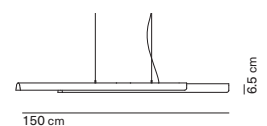

Dala linear

Francesca Smiraglia / 2022

code	colour	PRICE vat excl.
DALA LINEAR 2700 K		
K503427GL	● dark grey + wood finish	995 €
K503427SL	● sand + wood finish	
K503427GC	● dark grey + concrete finish	
K503427SC	● sand + concrete finish	
DALA LINEAR 3000 K		
K503427GL30	● dark grey + wood finish	995 €
K503427SL30	● sand + wood finish	
K503427GC30	● dark grey + concrete finish	
K503427SC30	● sand + concrete finish	

feeding	dimnable	certifications	materials
220-240 / 120 V	phase cut	⊕ IP20 CE ENEC	metal

light source included	canopy	cable length	light direction
DALA LINEAR 2700 K: board LED 1x43 W 2700 K - 5150 lm - CRI>90	dark grey or sand	250 cm	
DALA LINEAR 3000 K: board LED 1x43 W 3000 K - 5300 lm - CRI>90