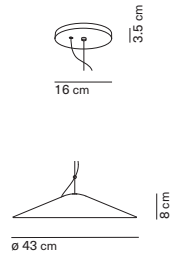

Kate 43 suspension

Francesca Smiraglia / 2026

code	colour	PRICE vat excl.
KATE 43 SUSPENSION 2700K		
510412B27	● white	460 €
510412-60227	● gold leaf	785 €
510412-XXXX27	● colours on request	550 €
KATE 43 SUSPENSION 3000K		
510412B30	● white	460 €
510412-60230	● gold leaf	785 €
510412-XXXX30	● colours on request	550 €

feeding	dimnable	certifications	materials
220-240 / 120 V	phase cut	⊕ IP20 CE ENEC	metal + polyethylene
light source included	canopy	cable length	light direction
KATE 43 SUSPENSION 2700K: board LED 1x24.5W 2700 K - 2520 lm - CRI>90	white or gold leaf or colours on request	450 cm	
KATE 43 SUSPENSION 3000 K: board LED 1x24.5W 3000 K - 2620 lm - CRI>90