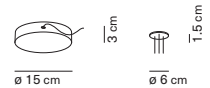

TRATTO STANDARD LENGTHS
2 TIGES INCLUDED

Viceversa

Noé Duchaufour Lawrance / 2019

code	colour	PRICE vat excl.		
VICEVERSA				
K370280GA	● amber	1310 €		
VICEVERSA 2				
K370281GA	● amber	2340 €		
feeding	dimnable	certifications	materials	
110-240 V	1-10V or PUSH	⊕ IP20* CE ENEC	glass + metal	
light source included	canopy	cable length	light direction	
VICEVERSA: board LED 9 W 2700 K - 990 lm - CRI>90	dark grey	400 cm		
VICEVERSA 2: board LED 16.5 W 2700 K - 1815 lm - CRI>90	* canopy IP20 structure built in compliance with IP54 specifications			