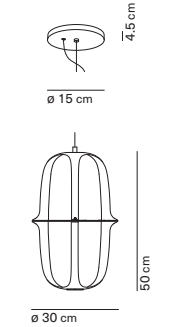

Kooi

Studio Shuu / 2023

code	colour	PRICE vat excl.	
509433N	● black RAL9005	695 €	
feeding	dimnable	certifications	materials
220-240 / 120 V	phase cut	⊕ IP20 CE ENEC	glass + metal
light source included	canopy	cable length	light direction
board LED 1x26W 2700 K - 2179 lm - CRI>90	black	350 cm