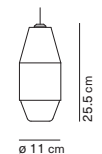

VICEVERSA 2

VICEVERSA

Yuma

David Pompa / 2017

code	colour	PRICE vat excl.		
370310EU	● brass	390 €		
feeding	dimnable	certifications	materials	
220-240 / 120 V	yes	⊕ IP20 CE ENEC	glass + metal	
light source not included	canopy	cable length	light direction	
1x20W max - E27 (E26)	brass	190 cm		