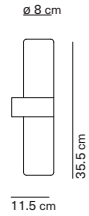

Pastilla

Patricia Urquiola / 2000

code	colour	PRICE vat excl.
218970BIAEU	● white RAL9016	395 €
218970BREU	● bronze	

feeding	dimmable	certifications	materials
220-240 / 120 V	yes	⊕ IP20 CE ENEC	glass + metal
light source not included			light direction
2x42 W max - E14 (E12)