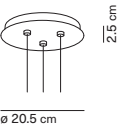

materials	certifications
metal (black or chrome) or metal + plexiglass (mirrored or brass finish)	⊕ IP20 CE ENEC

Dew + Dew Canopies
Dew Canopies must be sold together with Dew

special requests
It is possible to ask for quotes for different shapes, sizes and finishing according to your needs.