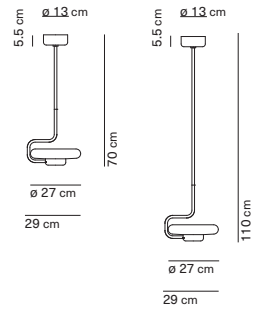

Tratto suspension

Oliver Schick / 2025

code	colour	PRICE vat excl.		
K513441N27	● black RAL9005	345 €		
K513441O27	● brass	395 €		
feeding	dimnable	certifications	materials	
220-240 / 120 V	phase cut	⊕ IP20 CE ENEC	glass + metal	
light source included	canopy		light direction	
board LED 1x14 W 2700 K - 1450 lm - CRI>90	black or brass			

TRATTO STANDARD LENGTHS
2 TIGES INCLUDED

Viceversa

Noé Duchaufour Lawrance / 2019

code	colour	PRICE vat excl.		
VICEVERSA				
K370280GA	● amber	1310 €		
VICEVERSA 2				
K370281GA	● amber	2340 €		
feeding	dimnable	certifications	materials	
110-240 V	1-10V or PUSH	⊕ IP20* CE ENEC	glass + metal	
light source included	canopy	cable length	light direction	
VICEVERSA: board LED 9 W 2700 K - 990 lm - CRI>90	dark grey	400 cm		
VICEVERSA 2: board LED 16.5 W 2700 K - 1815 lm - CRI>90	* canopy IP20 structure built in compliance with IP54 specifications			

Yuma

David Pompa / 2017

code	colour	PRICE vat excl.		
370310EU	● brass	390 €		
feeding	dimnable	certifications	materials	
220-240 / 120 V	yes	⊕ IP20 CE ENEC	glass + metal	
light source not included	canopy	cable length	light direction	
1x20W max - E27 (E26)	brass	190 cm