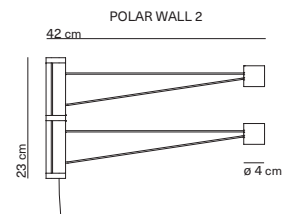

Pastilla

Patricia Urquiola / 2000

code	colour	PRICE vat excl.
218970BIAEU	● white RAL9016	395 €
218970BREU	● bronze	

feeding	dimmable	certifications	materials
220-240 / 120 V	yes	⊕ IP20 CE ENEC	glass + metal
light source not included			light direction
2x42 W max - E14 (E12)			

Polar wall

Yonoh Creative Studio / 2026

code	colour	PRICE vat excl.
POLAR WALL 1		
515450N27	● black RAL9005	270 €
POLAR WALL 2		
515451N27	● black RAL9005	400 €

feeding	dimmer	certifications	materials
100-240 V	yes	◇ IP20 CE ENEC	polymer + metal
light source included			cable length light direction
POLAR WALL 1: board LED 1x3.5 W - 2700 K - 440 lm - CRI>90			250 cm
POLAR WALL 2: board LED 2x3.5 W - 2700 K - 880 lm - CRI>90