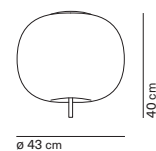

Kushi XL ceiling

Alberto Saggia & Valerio Sommella / 2022

code	colour	PRICE vat excl.
K217105N	● black RAL9005	590 €
K217105O	● brass	
K217105R	● copper	

feeding	dimmable	certifications	materials
220-240 / 120 V	yes	⊕ IP20 CE ENEC	glass + metal

light source	not included	light direction
2x70 W max - E27 (E26)