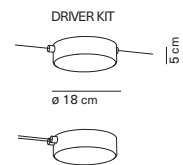

Sling

Chris Basias / 2023

code	colour	PRICE vat excl.	
508432N27	● black RAL9005 - spot - 2700 K	120 €	
508432N30	● black RAL9005 - spot - 3000 K		
508-ALIEU	● black RAL9005 - driver kit (from 2 to 9 spots max)	240 €	
feeding	dimmable	certifications	materials
220-240 / 120 V	0/1-10V or PUSH	◇ IP20 CE ENEC spot ⊕ IP20 CE ENEC spot + driver kit	metal
light source included	cable length included	light direction	
SLING 2700 K: board LED 1x5 W 2700 K - 500 lm - CRI>90	4 m for each spot 10 m for each driver kit		
SLING 3000 K: board LED 1x5 W 3000 K - 520 lm - CRI>90			
installation options