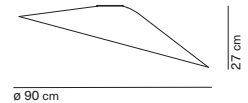

Kate ceiling

Francesca Smiraglia / 2023

code	colour	PRICE vat excl.
KATE CEILING 2700K		
K510434B27	● white	940 €
510434-60227	● gold leaf	1890 €
510434-XXX27	● colours on request	1175 €
KATE CEILING 3000K		
K510434B30	● white	940 €
510434-60230	● gold leaf	1890 €
510434-XXX30	● colours on request	1175 €

feeding	dimmable	certifications	materials
220-240 / 120 V	phase cut	⊕ IP20 CE ENEC	metal + polyethylene

light source included	light direction
KATE CEILING 2700 K: board LED 1x65W - 2700 K - 6856 lm - CRI>90	
KATE CEILING 3000 K: board LED 1x65W - 3000 K - 6956 lm - CRI>90