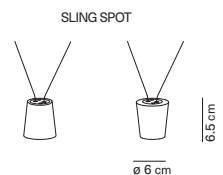

Sling

Chris Basias / 2023

code	colour	PRICE vat excl.	
508432N27	● black RAL9005 - spot - 2700 K	120 €	
508432N30	● black RAL9005 - spot - 3000 K		
508-ALIEU	● black RAL9005 - driver kit (from 2 to 9 spots max)	240 €	
feeding	dimmable	certifications	materials
220-240 / 120 V	0/1-10V or PUSH	◇ IP20 CE ENEC spot ⊕ IP20 CE ENEC spot + driver kit	metal
light source included	cable length included	light direction	
SLING 2700 K: board LED 1x5 W 2700 K - 500 lm - CRI>90	4 m for each spot 10 m for each driver kit		
SLING 3000 K: board LED 1x5 W 3000 K - 520 lm - CRI>90			
installation options