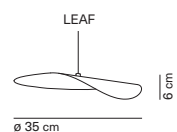

Flow ceiling

Chris Basias / 2022

code	colour	PRICE vat excl.
506429N	black RAL9005	275 €

code	colour	PRICE vat excl.
LEAF 506430N	black RAL9005 - accessory	180 €

feeding	dimmable	certifications	materials
220-240 / 120 V	yes	⊕ IP20 CE ENEC	glass + metal

light source	not included	light direction
1x25W max - G9