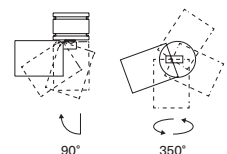

light source not included

GU 5.3

light direction

MITOS SPOT

DRIVER KIT

CABLE HOLDER PLATE

installation options

Motus