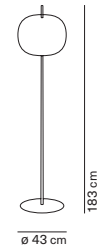

Kushi XL floor

Alberto Saggia & Valerio Sommella / 2019

code	colour	PRICE vat excl.
K219105N / GB	● black RAL9005	1280 €
K219105O / GB	● brass	
K219105R / GB	● copper	

feeding	dimmer	certifications	materials
220-240 / 120 V	yes	☐ IP20 CE ENEC	glass + metal
light source not included			light direction
2x70 W max - E27 - Ø 6cm max