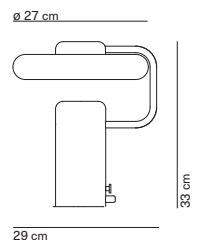

Tratto table

Oliver Schick / 2025

code	colour	PRICE vat excl.
K513443N27	● black RAL9005	445 €
K513443O27	● brass	490 €

feeding	dimmer	certifications	materials
100-240 V	yes	◇ IP20 CE ENEC	glass + metal

light source included	light direction
board LED 1x14 W 2700 K - 1450 lm - CRI>90