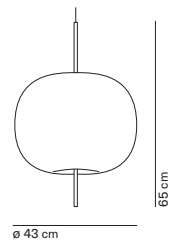

Kushi XL suspension

Alberto Saggia & Valerio Sommella / 2019

code	colour	PRICE vat excl.
K218105N	● black RAL9005	790 €
K218105O	● brass	
K218105R	● copper	

feeding	dimnable	certifications	materials	
220-240 / 120 V	yes	⊕ IP20 CE EAC	glass + metal	
light source	not included	canopy	cable length	light direction
2x70 W max - E27 (E26)		white	160 cm