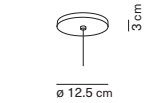

light source included	light direction
board LED 1x14 W 2700 K - 1450 lm - CRI>90	

Atomium suspension

Hopf&Wortmann - Büro Für Form / 2006

code	colour	PRICE vat excl.
011892BIEU	● white	665 €

feeding	dimmable	certifications	materials	
220-240 / 120 V	yes	⊕ IP20 CE ENEC	polyethylene	
light source	not included	canopy	cable length	light direction
6x40W max - E14 (E12)		white	175cm	