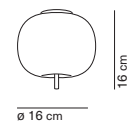

Kushi 33 ceiling

Alberto Saggia & Valerio Sommella / 2015

code	colour	PRICE vat excl.
K220105N	● black RAL9005	460 €
K220105O	● brass	
K220105R	● copper	

feeding	dimmable	certifications	materials
220-240 / 120 V	yes	⊕ IP20 CE ENEC	glass + metal

light source	not included	light direction
1x30 W max - E27 (E26)