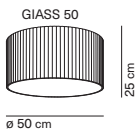

light direction