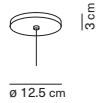

Lilli

Cristina Celestino / 2019

code	colour	PRICE vat excl.
K355365O	● brass	745 €

feeding	dimmable	certifications	materials	
220-240 / 120 V	yes	⊕ IP20 CE ENEC	glass + metal	
light source	not included	canopy	cable length	light direction
3x42W max - E14 (E12)		white	165 cm	