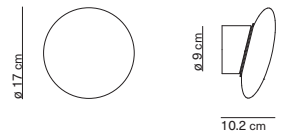

IP55

Francesca Smiraglia / 2026

code	colour	PRICE vat excl.
K516452N27	black RAL9005	295 €
K516452O27	brass	325 €

feeding	dimmable	certifications	materials
220-240 / 120 V	phase cut	⊕ IP55 CE ENEC	glass + metal

light source	included	light direction
board LED 1x7.7 W 2700 K - 1092 lm - CRI>90