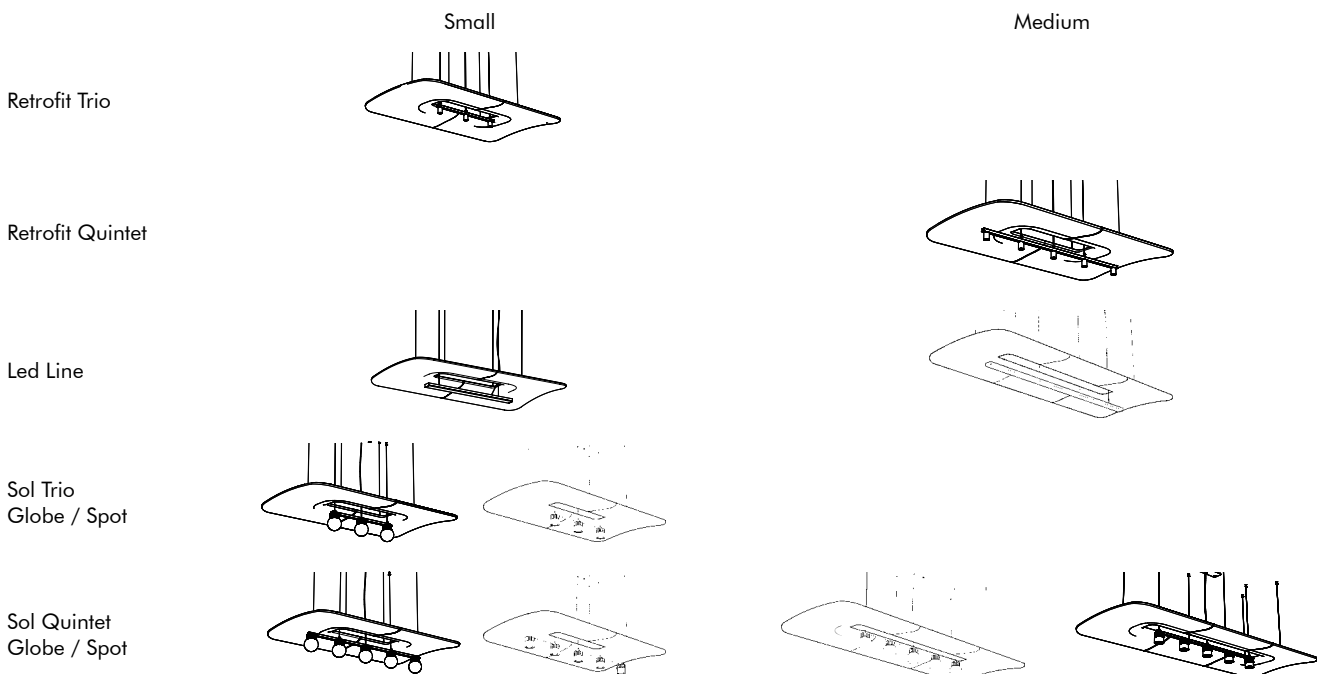

LED line: 230V | 50/60Hz | Black metal ceiling canopy | Transparant power cable

BuzziSol Trio and Quintet: 220-240V | 50/60Hz | Black metal ceiling canopy | Black fabric power cable

CE/BE Certified

	L x W	Light option	Light output	CAT A	CAT B	CAT C	CAT D	CAT E
S	200 x 117 cm	Retrofit Trio		€ 3.430	€ 3.640	€ 3.743	€ 3.801	€ 4.096
		LED Trio Globe/Spot	3 x 1500 Lm	€ 3.790	€ 4.000	€ 4.103	€ 4.161	€ 4.456
		LED Quintet Globe/Spot	5 x 1500 Lm	€ 4.217	€ 4.570	€ 4.673	€ 4.731	€ 5.026
		LED Line S	2300 Lm	€ 5.197	€ 5.573	€ 5.688	€ 5.751	€ 6.076
M	300 x 117 cm	Retrofit Quintet		€ 4.347	€ 4.661	€ 4.817	€ 4.905	€ 5.349
		LED Quintet Globe/Spot	5 x 1500 Lm	€ 4.947	€ 5.261	€ 5.417	€ 5.505	€ 5.949
		LED Line M	4600 Lm	€ 6.736	€ 7.083	€ 7.254	€ 7.352	€ 7.841
Mounting	Ceiling suspended	S	4 cables of 2 m (black or alu color)					incl.
			4 cables of 5 m (black or alu color)					+ € 116
		M	6 cables of 2 m (black or alu color)					incl.
			6 cables of 5 m (black or alu color)					+ € 174

Required order information: Size, Fabric (CAT > collection > color), Mounting, Light (Retrofit or LED Globe/Spot or LED Line), Lighting Options

(Input voltage, Color Temperature**, Dimming**)

Light Specification overview:*

LED Line S&M
230V | 2700K, 3000K or 4000K |
1-10V or DALI

Trio and Quintet Globe
220-240V | 3000K | UGR 23 | 1-10V

Trio and Quintet Spot
220-240V | 3000K | UGR 12 | 1-10V

* Other CCT, UGR and/or Dimming system on request via custom made. Might impact leadtime, minimum order quantity and/or price.

** Only for Led Line