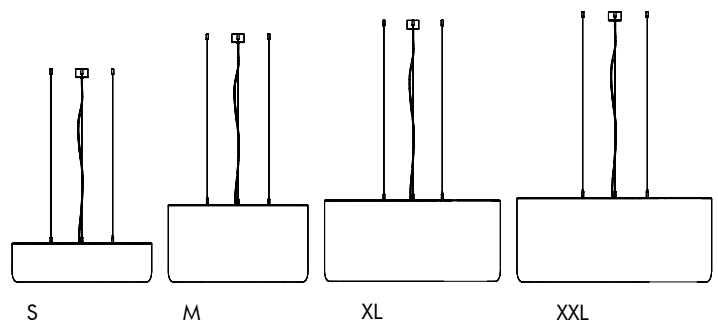

230V | 50/60Hz | CE/CB certified

	Diameter	Height	Mounting	CAT A	CAT B	CAT C	CAT D	CAT E
S	Ø 80 cm	22,5 cm	Ceiling suspended straight/split	€ 2.646	€ 2.721	€ 2.757	€ 2.779	€ 2.885
			Ceiling mounted	€ 2.389	€ 2.465	€ 2.501	€ 2.522	€ 2.628
M	Ø 80 cm	45 cm	Ceiling suspended straight/split	€ 2.923	€ 3.056	€ 3.120	€ 3.158	€ 3.343
			Ceiling mounted	€ 2.666	€ 2.799	€ 2.863	€ 2.902	€ 3.087
XL	Ø 120 cm	52,5 cm	Ceiling suspended straight	€ 4.773	€ 5.166	€ 5.299	€ 5.384	€ 5.699
XXL	Ø 150 cm	60 cm	Ceiling suspended straight	€ 5.900	€ 6.343	€ 6.490	€ 6.584	€ 6.942

Mounting	Cables	Price
Ceiling suspended straight	3 cables of 2 m (black or alu color)	incl.
	3 cables of 4 m (black or alu color)	+ € 87
Ceiling suspended split (For S and M)	3 cables of 2 m (black or alu color)	incl.
	3 cables of 4 m (black or alu color)	+ € 87
Ceiling mounted (For S, and M)		incl.

Required order information: Model, Fabric (CAT > collection > color), Mounting, Lighting Options (Input voltage, Color Temperature***, UGR***, Dimming***)

Light Specification overview:*

S, M and XL: 3000K or 4000K | UGR22 or UGR19** | 1-10V or DALI

XXL: 3000K | UGR 23 | 1-10V

* Other CCT, UGR and/or Dimming system on request via custom made. Might impact leadtime, minimum order quantity and/or price.

** To achieve a UGR 19, the product is fitted with a Prismatic diffusor instead of a milky diffusor. LED dots will be visible.

*** Only for S, M and XL

Ceiling suspended straight
Ceiling suspended split (For S, and M)
Ceiling mounted (For S, and M)