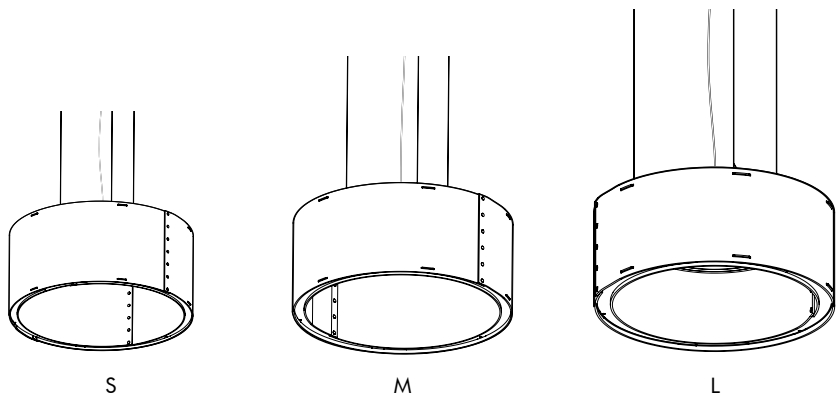

BuzziTrom

Acoustic pendant light with felt cover

230V | 50/60Hz | 2500 Lumen | CE/CB certified

White metal ceiling canopy and transparant power cable

If installing on suspended ceiling, verify load capacity prior to installation

	Diameter	Height		FELT
S	Ø 71 cm	30 cm		€ 2.231
M	Ø 91,5 cm	40 cm		€ 2.609
L	Ø 106 cm	50 cm		€ 2.879
Mounting	Ceiling suspended straight	3 cables of 2 m (black or alu color)		incl.
		3 cables of 4 m (black or alu color)		+ € 87
	Ceiling suspended split	3 cables of 2 m (black or alu color)		incl.
		3 cables of 4 m (black or alu color)		+ € 87
Option	Bicolor (inside / outside)			+ € 174

Required order information: BuzziFelt Color inside, BuzziFelt Color outside, Mounting, Option, Lighting Options (Input voltage, Color Temperature, UGR, Dimming)

Light Specification overview:*

230V | 3000K | UGR 22 | 1-10V

230V | 3000K | UGR 19** | 1-10V

230V | 4000K | UGR 22 | 1-10V

230V | 4000K | UGR 22 | DALI

230V | 3000K | UGR 22 | DALI

* Other CCT, UGR and/or Dimming system on request via custom made. Might impact leadtime, minimum order quantity and/or price.

** To achieve a UGR 19 to product is fitted with an Prismatic diffusor instead of a milky diffusor. LED dots will be visible.

S

M

L