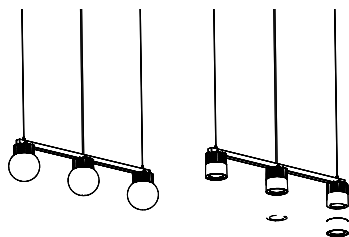

Retrofit
Quintet

Solo
Globe / Spot

Trio
Globe / Spot

Quintet
Globe / Spot

BuzziSurf

An acoustic sanctuary

Black metal ceiling canopy and black fabric power cable incl.

Retrofit: excl. lightbulb | 220-240V | 50/60Hz | E27