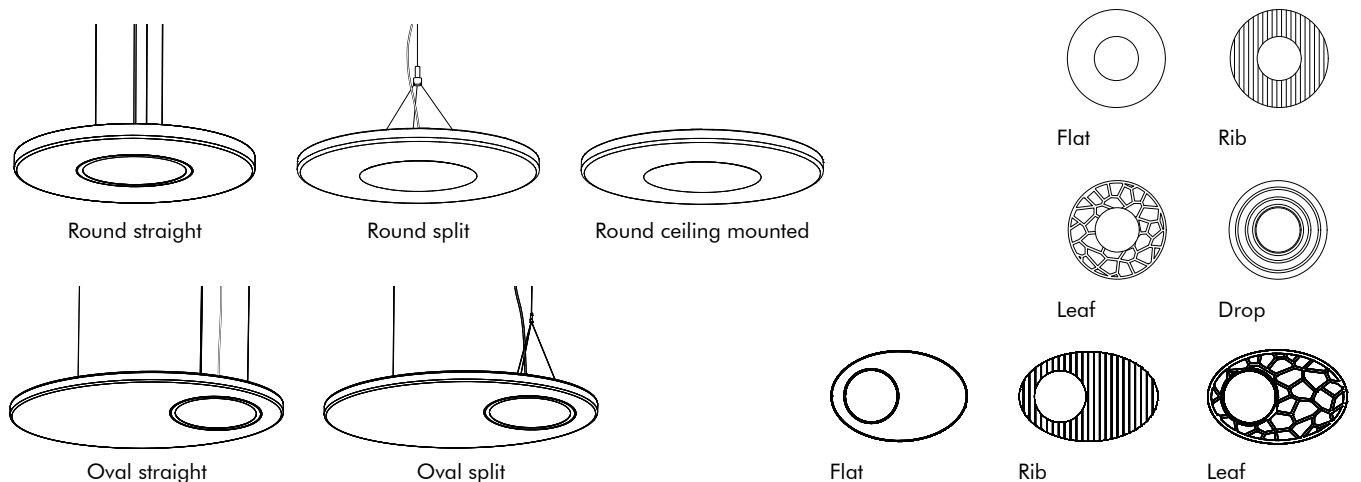

Mounting	Ceiling suspended straight	3 cables of 2 m (black or alu color)	incl.
		3 cables of 5 m (black or alu color)	+ € 87
	Ceiling suspended split	3 cables of 2 m (black or alu color)	incl.
		3 cables of 5 m (black or alu color)	+ € 87
	Ceiling mounted	excl. cables	incl.

Required order information: Model and Size, Pattern, Fabric (CAT > collection > color), Mounting, Lighting Options (Input voltage, Color Temperature, UGR, Dimming)

Light Specification overview*:

3000K or 4000K | UGR 22 or UGR 19** | 1-10V or DALI

* Other CCT, UGR and/or Dimming system on request via custom made. Might impact leadtime, minimum order quantity and/or price.

** To achieve a UGR 19, the product is fitted with a Prismatic diffusor instead of a milky diffusor. LED dots will be visible.