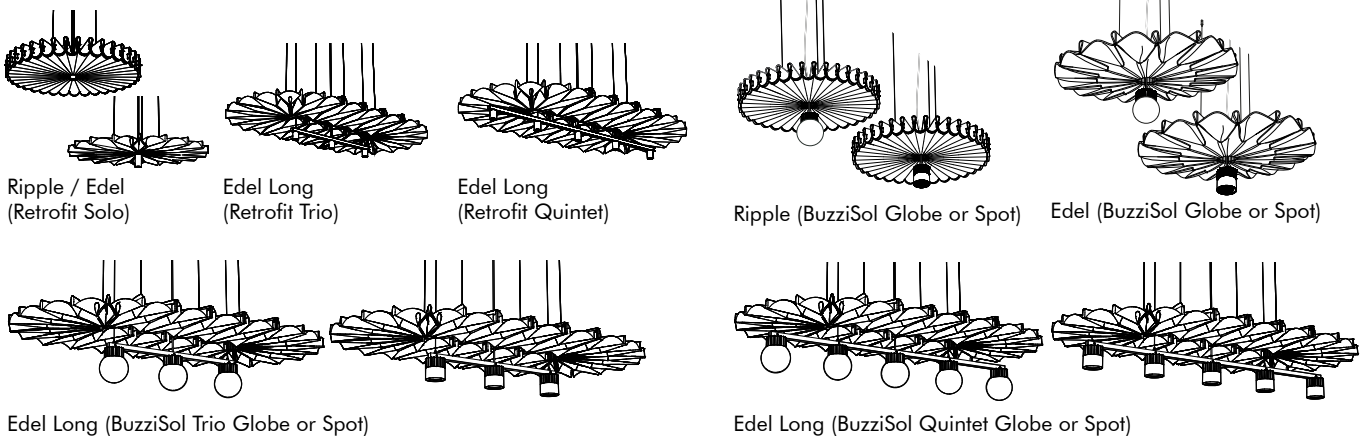

Mounting option	Ceiling suspended		
		3 cables of 2 m (black or alu color)	incl.
		4 cables of 2m for Edel Long (black or alu color)	incl.
		3 cables of 5 m (black or alu color)	+ € 87
		4 cables of 5m for Edel Long (black or alu color)	+ € 116

Required order information: Model, Size, BuzziFelt color, Option extra layer BuzziFabric, Color lace, Mounting, Light (Retrofit or LED Globe/Spot), Lighting Options (Input voltage, Dimming**)

Light Specification overview:

BuzziPleat Edel & Ripple

LED Globe: 220-240V | 3000K | UGR 23 | 1-10V

LED Spot: 220-240V | 3000K | UGR 12 | 1-10V

LED Globe: 220-240V | 3000K | UGR 23 | DALI

LED Spot: 220-240V | 3000K | UGR 12 | DALI

BuzziPleat Edel Long

LED Globe: 220-240V | 3000K | UGR 23 | 1-10V

LED Spot: 220-240V | 3000K | UGR 12 | 1-10V

* Other CCT, UGR and/or Dimming system on request via custom made. Might impact leadtime, minimum order quantity and/or price.

** Only for Pleat Edel & Ripple LED