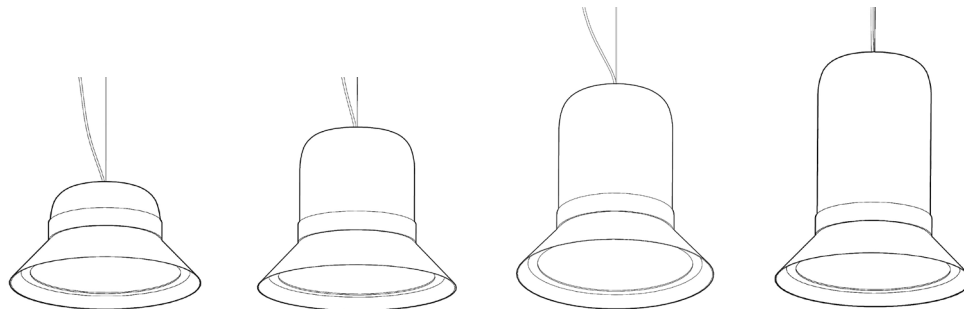

BuzziHat

Sound absorbing lighting

Powder coated metal shade and ring in black, white, beige red or gold

White metal ceiling canopy and transparent power cable.

230V | 50/60Hz | 2000 Lumen | CE/CB certified

	Diameter Shade	Height	CAT A	CAT B	CAT C	CAT D	CAT E
Small	Ø 52 cm	28 cm	€ 2.538	€ 2.558	€ 2.568	€ 2.573	€ 2.600
Medium	Ø 52 cm	42 cm	€ 2.618	€ 2.648	€ 2.662	€ 2.669	€ 2.707
Large	Ø 52 cm	52 cm	€ 2.768	€ 2.802	€ 2.819	€ 2.828	€ 2.875
Extra Large	Ø 52 cm	62 cm	€ 2.918	€ 2.964	€ 2.986	€ 2.998	€ 3.061

Mounting	Ceiling suspended	1 cable of 2 m (black or alu color)					incl.
		1 cable of 5 m (black or alu color)					+ € 29

Required order information: Model, Fabric (CAT > collection > color), Color metal shade, Color decorative ring, Mounting, Lighting Options (Input voltage, UGR)

Light Specification overview:*

230V | 3000K | UGR 20 | 1-10V

230V | 3000K | UGR 19** | 1-10V

* Other CCT, UGR and/or Dimming system on request via custom made. Might impact leadtime, minimum order quantity and/or price.

** To achieve a UGR 19 to product is fitted with an Prismatic diffusor instead of a milky diffusor. LED dots will be visible.

Small

Medium

Large

Extra Large