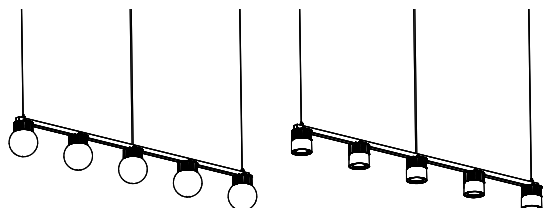

Quintet
Globe / Spot