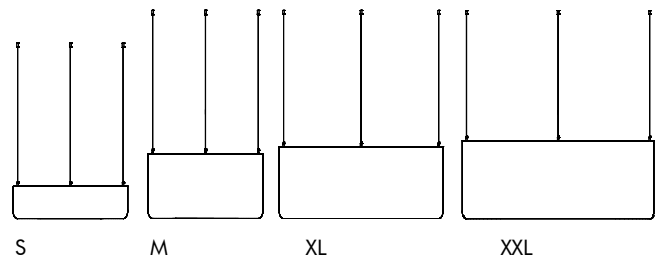

W & L	Height	Mounting	CAT A	CAT B	CAT C	CAT D	CAT E
S	80 cm	22,5 cm	Ceiling suspended straight	€ 2.845	€ 2.926	€ 2.965	€ 2.988	€ 3.102
			Ceiling mounted	€ 2.569	€ 2.650	€ 2.689	€ 2.712	€ 2.826
M	80 cm	45 cm	Ceiling suspended straight	€ 3.143	€ 3.286	€ 3.355	€ 3.396	€ 3.595
			Ceiling mounted	€ 2.867	€ 3.010	€ 3.079	€ 3.120	€ 3.319
XL	120 cm	52,5 cm	Ceiling suspended straight	€ 5.132	€ 5.555	€ 5.698	€ 5.789	€ 6.128
XXL	147 cm	60 cm	Ceiling suspended straight	€ 6.344	€ 6.820	€ 6.979	€ 7.080	€ 7.465

Mounting (S/M)	Ceiling suspended straight	3 cables of 2 m (black or alu color)	incl.
		3 cables of 5 m (black or alu color)	+ € 87
Ceiling suspended straight (XL)		4 cables of 2 m (black or alu color)	incl.
		4 cables of 5 m (black or alu color)	+ € 116
Ceiling suspended straight (XXL)		4 cables of 2 m (black or alu color)	incl.
		4 cables of 4 m (black or alu color)	+ € 116
Ceiling mounted (S/M)			incl.

Required order information: Model, Fabric (CAT > collection > color), Mounting, Lighting Options (Input voltage, Color Temperature ***, UGR***, Dimming***)

Light Specification overview: *

S, M and XL: 230V | 3000K or 4000K | UGR 22 or UGR 19*** | 1-10V or DALI

XXL: 230V | 3000K | UGR 23 | 1-10V DIM

* Other CCT, UGR and/or Dimming system on request via custom made. Might impact leadtime, minimum order quantity and/or price.

** To achieve a UGR 19, the product is fitted with a Prismatic diffusor instead of a milky diffusor. LED dots will be visible.

*** Only for S, M and XL

Ceiling suspended straight
Ceiling mounted (For S and M)