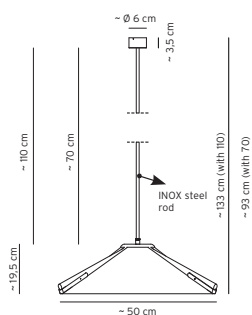

SP SALIN P

SP 070: kg 1,14 m³ 0,036

SP 110: kg 1,54 m³ 0,041

SALINA INDOOR & OUTDOOR / DRIVER NOT INCLUDED

Type	Article	Size	Rod Size	Colours	Finishes	Source	EURO
SP	SALIN P	070		CR cream	MM micalized brown	LED ~8,6W Dim To Warm from ~2500K to ~4100K*	070: 895,00
				110			110: 910,00
		110	GN granite	070: 994,00			
			110: 1.008,00				
070	RD rose sand	070: 994,00					
	110: 1.008,00						
070	VA vanilla	070: 994,00					
	110: 1.008,00						

CE IP55** CRI>90 dimmable 24Vdc LED ~528 lm* ~61lm/W*

example composition code SP SALIN P 110 VA MM

Morsettiera per connessione IP55 inclusa / Terminal block for IP55 included.

** Attività test in corso / Testing activities in progress.