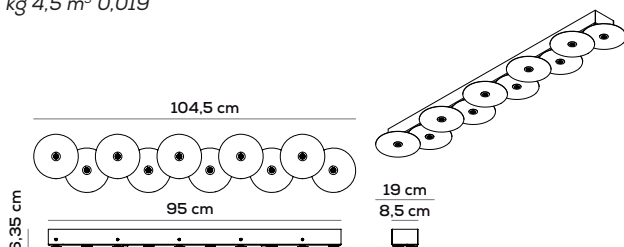

ROSONE 10 LUCI / CANOPY 10 LIGHTS SOLO PER VERSIONI CON CAVO DA INTERNO / ONLY FOR INDOOR CABLE VERSIONS (DRIVER NON INCLUSO MA INSERIBILE: 4pz CEDWSC00500 o 4pz CEDSCC00400 / DRIVER NOT INCLUDED BUT CAN BE INSERT: 4pcs CEDWSC00500 or 4pcs CEDSCC00400)

kg 4,5 m³ 0,019

Code	Colours	EURO
ACCANOPYRE003	CR chrome	846,00

example composition code ACCANOPYRE003 CR

ROSONE 12 LUCI / CANOPY 12 LIGHTS SOLO PER VERSIONI CON CAVO DA INTERNO / ONLY FOR INDOOR CABLE VERSIONS (DRIVER NON INCLUSO MA INSERIBILE: 4pz CEDWSC00500 o 4pz CEDSCC00400 / DRIVER NOT INCLUDED BUT CAN BE INSERT: 4pcs CEDWSC00500 or 4pcs CEDSCC00400)

kg 5 m³ 0,039