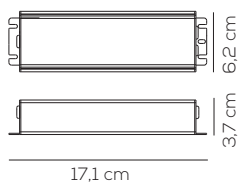

Paralela Drivers

Dimmable 1-10V

DRIVER 24V

Code	Product	W Max	Input	Output	Weight	EURO
CEDMWC00206	Dimmable 1-10V	40	100-305Vac 50-60 Hz	24VDC constant 3,2A	net kg 0,8	121,00

Casambi compatibile / Casambi compatible.