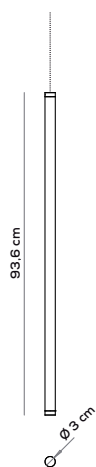

TUBO IN VETRO 60,4cm + CAVO ELETTRICO (2,5m) / GLASS TUBE 60,4cm + ELECTRICAL CABLE (2,5m)

EURO 377,00

example composition code AC TU X X (27)* E X SM X (BC)*

kg 0,8 m³ 0,006