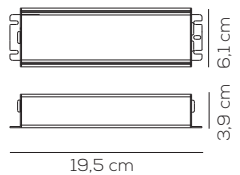

DRIVER 24V

Code	Product	W Max	Input	Output	Weight	EURO
CEDMWC00202	Dimmable 1-10V	80	100-305Vac 50-60 Hz	24VDC constant 3,4A	net kg 0,9	139,00

Casambi compatibile / Casambi compatible.