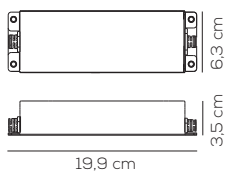

DRIVER 24V

Code	Product	W Max	Input	Output	Weight	EURO
CEDMWC00204	Dimmable DALI	75	100-305Vac 50-60 Hz	24VDC constant 3,15A	net kg 0,8	139,00