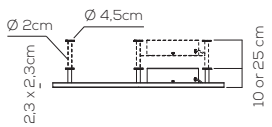

altezze disponibili
available heights