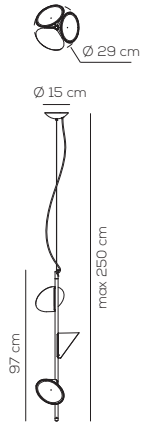

Orchid

Rainer Mutsch

Collezione composta da lampade da parete, soffitto, sospensione, terra e tavolo in alluminio e acciaio. Disponibile in tre colori. La sorgente luminosa è a LED integrato dimmerabile.

Collection consisting of aluminium and steel wall, ceiling, suspended, floor and table lamps. Available in three colours. Built-in dimmable LED light source.

SP ORCHI 3

kg 6 m³ 0,18

ORCHID

Type	Article	Colours	Code End	Source	EURO
SP	ORCHI 3	BC white SA sand AN anthracite grey	XX	LED 3 x 15W - diffused beam 3000K* 2700K upon request	1.059,00

CE IP20 CRI90 220-240V_{AC} LED 3 x ~1375 lm* ~91,6lm/W*

example composition code SP ORCHI3 SA XX LED

Casambi compatibile / Casambi compatible.