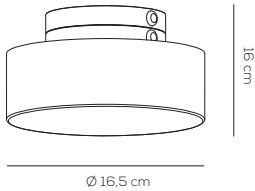

CANOPY

kg 1,25

CANOPY WITH SPINNING DEVICES / DRIVER NOT INCLUDED

Code	Colours	XX	EURO
ROSONEPIVOT	BC white		229,00
	NE black		229,00
	GE greige		252,00

example composition code ROSONEPIVOT BC XX

SPOTLIGHT