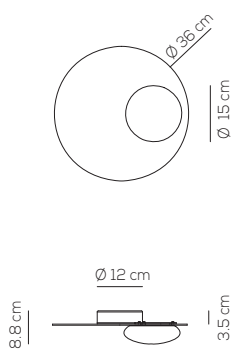

PL KWIC 36

kg 1,9 m³ 0,065

KWIC / DRIVER INCLUDED / applicazione a soffitto o parete / application: both as ceiling or wall lamp

Type	Article	Colours	Finishings	Source	EURO
PL	KWIC 36	NE intense black	XX	LED 18W - diffused beam 3000K*, 2700K, 3500K upon request	528.00
		BR transparent bronze			572.00
		BC white			528.00

CE IP20 CRI>90 110-240VAc LED ~2255 lm* ~125 lm/W*

example composition code PL KWIC 36 NE XX LED
Casambi compatibile / Casambi compatible.