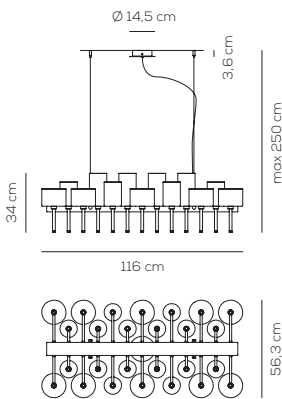

SP SPIL 26

kg 23,5 m³ 0,86

Limited stock

SPILLRAY / DRIVER NOT DIMMABLE INCLUDED

Type	Article	Colours	Finish	Source	EURO
SP	SPIL 26	CS crystal	CR chrome	G4L G426xMax 1,5W 12Vdc LED	8.367,00
		GR grey			9.539,00
		RS red^{LS}			8.367,00
		AR orange^{LS}			8.367,00

CE IP20 LED 90-264V_{AC}

example composition code SP SPIL26 CS CR G4L

LS: stock limitato / limited stock.

LAMPG41,5WL3002

1,5W G4 LED bulb - 3000K - Dimmable

10,00