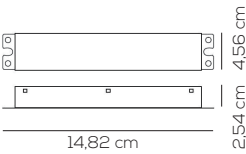

Casambi compatibile / Casambi compatible.

DRIVER 24V

Code	Product	W Max	Input	Output	Weight	EURO
CEDMWC00203	Dimmable 1-10V	100	100-305Vac 50-60 Hz	24VDC constant 4A	net kg 1,2	178,00

Casambi compatibile / Casambi compatible.