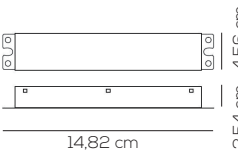

Code	Product	W Max	Input	Output	Weight	EURO
CEDLTC00129	Dimmable 1-10V	60	120-277Vac 50-60 Hz	24VDC constant 2,5A	net kg 0,115	99,00

Casambi compatibile / *Casambi compatible.*