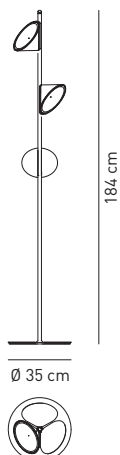

PT ORCHID

kg 13 m³ 0,2

ORCHID / DIMMER INCLUDED

Type	Article	Colours	Code End	Source	EURO
PT	ORCHID	BC white SA sand AN anthracite grey	XX	LED 3 x 6,5W - diffused beam 3000K* 2700K upon request	1.126,00

CE IP20 CRI90 110-240V_{AC} LED 3 x ~671 lm* ~103lm/W*

example composition code PT ORCHID AN XX LED