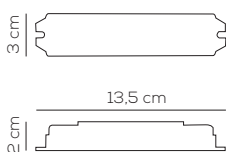

Dimmable ELV - TRIAC - 0-10V/ 1-10V

DRIVER 250mA DIMMABLE ELV, TRIAC, 0-10V/1-10V

Code	Product	W Max	Input	Output	Weight	EURO
CEDSCC00400	Dimmable ELV, TRIAC 0-10V/1-10V	10	100-277Vac 50-60 Hz	250mA 3-40Vdc	net kg 0,076	51,00

Casambi compatibile / Casambi compatible.