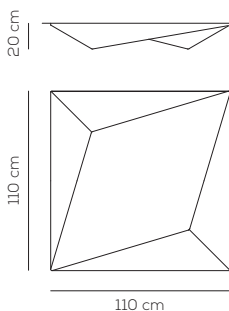

PL UKIYO G

kg 3,6 m³ 0,24

UKIYO / tessuto INCLUSO - applicazione a soffitto o a parete / fabric INCLUDED - application: both as ceiling or wall lamp

Type	Article	Colours	Finish	Source	EURO
PL	UKIYO G	BC white^{LS}	XX white metal	E27 3 x Max 16W LED or 3 x Max 70W halogen	611,00

CE IP20 +LED 220-240V_{ac}

example composition code PL UKIYOG BC XX E27