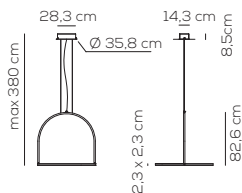

U-Light

Timo Ripatti

Collezione composta da lampade da parete, soffitto e sospensione in alluminio.
Disponibile in due colori e dimensioni. Sorgente luminosa a LED integrato dimmerabile.
Disponibile con opzione fonoassorbente.

Collection consisting of wall, ceiling and suspended lamps in aluminium. Available in two colours and sizes. Built-in LED dimmable light source. Available with sound-absorbing panel option.

SP ULI 090

kg 7,2 m³ 0,19

U-LIGHT / downward lighting only / DRIVER INCLUDED

Type	Article	Colours	Code End	Source	EURO
SP	ULI 090 LED	AN anthracite grey RU rust brown	XX	LED 63W - diffused beam 3000K*, 2700K other CCT options available upon request	2.514,00

CE IP20 CRI90 LED ~5158 lm* 82 lm/W* 100-240Vac

example composition code SP ULI090LED RU XX

Casambi compatibile / Casambi compatible.

KITFASPULO90AAV opzione fonoassorbente per versione antracite / sound absorbing option anthracite - see page 165

774,00

KITFASPULO90RAV opzione fonoassorbente ruggine / sound absorbing option rust brown - see page 165

774,00

Equivalent Sound Absorption Area (A) in m² per lamp

FREQUENCY	125 HZ	250 HZ	500 HZ	1000 HZ	2000 HZ	4000 HZ	8000 HZ	125-8000 HZ	500-2000 HZ
A	0,02	0,18	0,57	1,11	1,11	1,15	1,04	0,74	0,93