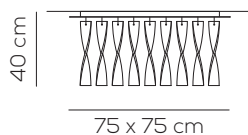

Aura (Avir)

Manuel Vivian

Collezione composta da lampade da parete, soffitto e sospensione, con pendenti in vetro di Murano colorato incamiciato, cristallo e ritorti a mano. Disponibile in vari colori e dimensioni. Sorgente luminosa con attacco a vite.

Collection consisting of wall, ceiling and suspended lamps with double-layered coloured Murano glass hand twisted pendants. Available in several colours and sizes. Screw fitting light source.

PL AUR G 30

kg 24,5 m³ 0,44

Limited stock

AURA

Type	Article	Colours	Finish	Source	EURO
PL	AUR G 30	CS "rigadin" crystal	CR chrome	E27 4 x Max 175W LED or 4 x Max 100W halogen	4.955,00
		BC white			4.955,00
		RS red^{LS}			4.955,00
		TA tea^{LS}			4.955,00

CE IP20 +LED 220-240V_{ac}

example composition code PL AURG30 RS CR E27

LS: stock limitato / limited stock.