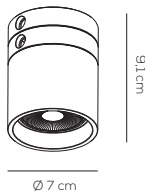

SPOTLIGHT

kg 0,574

SPOTLIGHT SATELLITE / DRIVER NOT INCLUDED

Code	Beam	CCT	Colours	LED - Source	EURO
SATELLPIVOT	1 12°	1 2700K	BC white	1 X 6,5W	171,00
	3 38°	2 3000K*	NE black		171,00
		3 3500K	GE greige		188,00

IP20 CRI90 **LED** 700mA - 9,2 Vdc ~671 lm* 103 lm/W*

example composition code SATELLPIVOT 1 1 BC