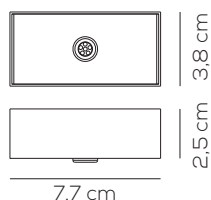

Dimmable Triac/ELV/0-10V

DRIVER 24V

Code	Product	W Max	Input	Output	Weight	EURO
CEDLTF00600	Dimmable Triac/ELV/0-10V	25	100-305Vac 50-60 Hz	24VDC constant 1,1A	net kg 0,14	99,00

Casambi compatibile / Casambi compatible.