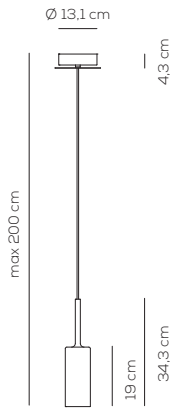

Spillray

Manuel Vivian

Collezione composta da lampade da parete e da soffitto ad incasso e a sospensione in vetro con montatura in metallo cromato. Disponibile in vari colori e dimensioni. Sorgente luminosa a LED.

Collection consisting of wall, recessed and suspended lamps. The diffusers are made of glass with chrome-plated metal frame. Available in several colours and sizes. LED light source.

SP SPILL P

kg 1,2 m³ 0,02

Limited stock

SPILLRAY / DRIVER NOT DIMMABLE INCLUDED

Type	Article	Colours	Finish	Source	EURO
SP	SPILL P	CS crystal	CR chrome	G4L G41xMax 1,5W 12Vdc LED	363,00
		GR grey			427,00
		BR metallic bronze			475,00
		RS red^{LS}			363,00
		AR orange^{LS}			363,00

CE IP20 LED 90-264V_{ac}

example composition code SP SPILLP BR CR G4L

LS: stock limitato / limited stock.

LAMPG41,5WL3002

1,5W G4 LED bulb - 3000K - Dimmable

10,00