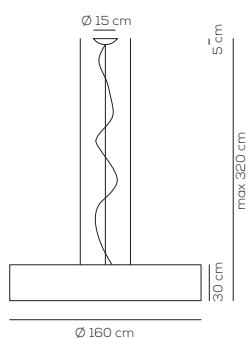

SP SKI 160 LED

SKIN / con illuminazione verso alto e basso / with upward and downward lighting / DRIVER INCLUDED

Type	Article	Colours (lampshade)	Colours (radial diffuser)	Source	EURO
SP	SKI 160 LED	BC white BA ivory white MA brown NE matt black	BC white BW warm white	LED 98W - diffused beam 3000K* 4000K upon request	6.362,00

CE IP20 CRI90 ~10719 lm* 109 lm/W* 110-240Vac

example composition code SP SKI160LED BA BW

Casambi compatibile / Casambi compatible.