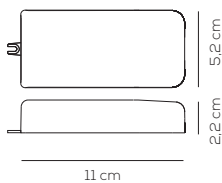

DIMMABLE DALI

DRIVER 250mA DIMMABLE DALI

Code	Product	W Max	Input	Output	Weight	EURO
CEDLTC00126	Dimmable DALI - DALI2	12	110-240Vac 50-60 Hz	250mA constant 15-49Vdc	net kg 0,106	83,00

Casambi compatibile / Casambi compatible.