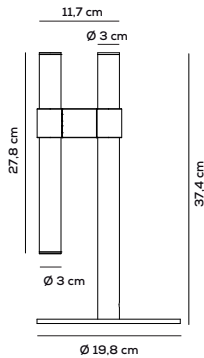

PARALELA TABLE LAMP

Type	Article	CCT	Code	Colours	LED - Source	EURO
LT	PARALELA	27	X	BC white	~4W (~315lm)	590,00*
		2700K		ER earth red		
		30		GE greige		
		3000K		NE black		
				PG pine green limited edition		

example composition code LT PARALELA 27 X PG

* Apparecchiatura di alimentazione e controllo non inclusa / Power and control equipment not included

APPARECCHIATURA DI ALIMENTAZIONE E CONTROLLO / POWER AND CONTROL EQUIPMENT

kg 0,3 m³ 0,003

ACCONTROLPT0001

Power and control equipment (dimmer, driver, cables, plug)
100-240Vac input, 25W, 24Vdc output
Plugs: EU, USA (Japan), UK, CCC
Color: black

163,00

Consigliata per lampada da terra, utilizzabile anche per lampada da tavolo
Recommended for floor lamp, can also be used for table lamp

kg 0,3 m³ 0,003

ACCONTROLLT0001

Power and control equipment (dimmer, driver, cables, plug)
100-240Vac input, 16W, 24Vdc output
Plugs: EU, USA (Japan), UK, CCC
Color: black

140,00

Consigliata per lampada da tavolo, utilizzabile anche per lampada da terra
Recommended for table lamp, can also be used for floor lamp