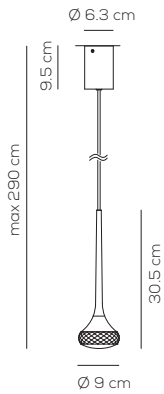

SP FAIRY

kg 1,7 m³ 0,015

FAIRY / DRIVER INCLUDED NOT DIMMABLE

Type	Article	Colours	Finish	Source	EURO
SP	FAIRY X	CS crystal	CR chrome	LED 5,9W diffused beam - 2700K	448,00
		AM amber			476,00
		GR grey			476,00

CE IP20 CRI90 LED ~717 lm ~121 lm/W
example composition code SP FAIRYX CS CR LED

100-240VAc