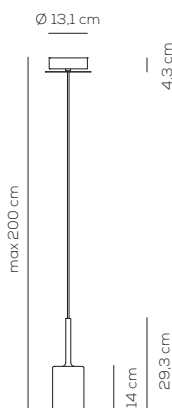

Spillray

Manuel Vivian

Collezione composta da lampade da parete e da soffitto ad incasso e a sospensione in vetro con montatura in metallo cromato. Disponibile in vari colori e dimensioni. Sorgente luminosa a LED.

Collection consisting of wall, recessed and suspended lamps. The diffusers are made of glass with chrome-plated metal frame. Available in several colours and sizes. LED light source.

SP SPILL M

kg 1,4 m³ 0,05

Limited stock

SPILLRAY / DRIVER NOT DIMMABLE INCLUDED

Type	Article	Colours	Finish	Source	EURO
SP	SPILL M	CS crystal	CR chrome	G4L G41xMax 1.5W 12Vdc LED	332,00
		GR grey			389,00
		BR metallic bronze			438,00
		RS red^{LS}			332,00
		AR orange^{LS}			332,00

CE IP20 LED 90-264V_{AC}

example composition code SP SPILLM BR CR G4L

LS: stock limitato / limited stock.

	LAMPG41,5WL3002	1.5W G4 LED bulb - 3000K - Dimmable	10,00