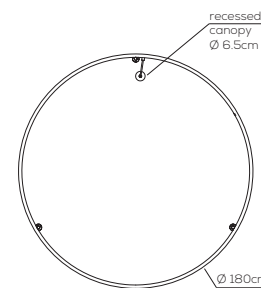

PL UL 1 180 h10 cm recessed PL UL 2 180 h25 cm recessed

PL UL 1: kg 5,7 m³ 0,310
PL UL 2: kg 6,1 m³ 0,310

rosone incasso / recessed canopy
hole Ø 4,5 cm