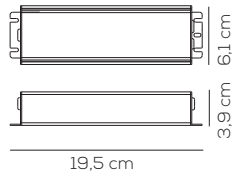

Code	Product	W Max	Input	Output	Weight	EURO
CEDMWC00202	Dimmable 1-10V	80	100-305Vac 50-60 Hz	24VDC constant 3,4A	net kg 0,9	139,00

Casambi compatibile / Casambi compatible.