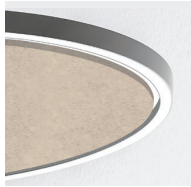

U-Light

Opzione fonoassorbente / Sound absorbing option

COLOURS

anthracite grey ring & warm white panel