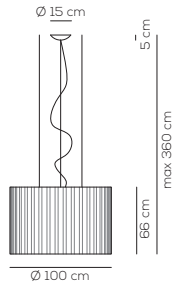

Skirt

Manuel Vivian

Collezione di lampade da soffitto e a sospensione con paralume in tessuto riciclato. Disponibile in varie dimensioni e colori, anche con tessuto esterno retato nero.

Collection of ceiling and suspended lamps in recycled fabric, available in several sizes and colours. The fabric can also come in a double-layer version with an exterior black net fabric.

SP SKR 100 LED

SKIRT / with upward and downward lighting / diffuser INCLUDED / DRIVER INCLUDED

Type	Article	Exterior Net	Fabric Colours	Source	EURO
SP	SKR 100 LED	XX no black net	BC white	LED 98W - diffused beam 3000K* 4000K upon request	3.732,00 + black net 4.654,00
		NE black net	AR orange		3.970,00 + black net 4.892,00
			BL blue		3.970,00 + black net 4.892,00
			GR light grey		3.970,00 + black net 4.892,00
			RS red		3.970,00 + black net 4.892,00
			VE light green		3.970,00 + black net 4.892,00

CE IP20 CRI90 ~10719 lm* 109 lm/W* 110-240Vac

example composition code **SP SKR100LED XX RS**
Casambi compatibile / Casambi compatible.

Equivalent Sound Absorption Area (A) in m² per lamp

FREQUENCY	125 HZ	250 HZ	500 HZ	1000 HZ	2000 HZ	4000 HZ	8000 HZ	125-8000 HZ	500-2000 HZ
A	0,30	0,56	0,89	1,22	1,33	1,56	2,78	1,23	1,15

Equivalent Sound Absorption Area (A) in m² per lamp (with black net)

FREQUENCY	125 HZ	250 HZ	500 HZ	1000 HZ	2000 HZ	4000 HZ	8000 HZ	125-8000 HZ	500-2000 HZ
A	0,41	0,98	1,26	1,49	1,66	1,89	2,96	1,52	1,47