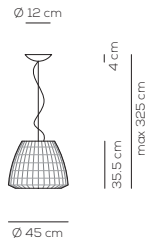

Bell

Manuel Vivian

Collezione composta da lampade da soffitto e a sospensione con struttura metallica rivestita con fettuccia di tessuto pongé superliscio. Disponibile in vari colori e dimensioni. Sorgente luminosa con attacco a vite o a LED integrato dimmerabile.

Collection consisting of ceiling and suspended lamps with a metal frame covered with strips of extra smooth pongé fabric. Available in several colours and sizes. Screw fitting or built-in dimmable LED light source.

SP BEL 045

kg 5 m³ 0,22

BELL / diffusore NON INCLUSO / diffuser NOT INCLUDED

Type	Article	Colours	Finish	Source	EURO
SP	BEL 045 E27	BC white* BW warm white* GI gold yellow NE black RS red	XX	E27 1 x Max 17,5W LED or 1 x Max 70W halogen	725,00