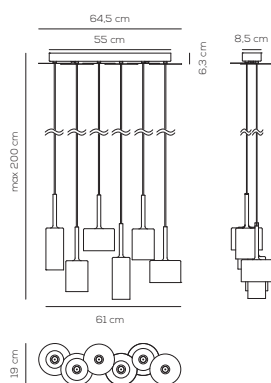

SP SPILL 6

kg 4,5 m³ 0,13

SPILLRAY / DRIVER NOT DIMMABLE INCLUDED

Type	Article	Colours	Finish	Source	EURO
SP	SPILL 6	CS crystal	CR chrome	G4L G4 6xMax1,5W 12Vbc LED	1.574,00
		GR grey			1.975,00
		BR metallic bronze			2.293,00
		RS red^{LS}			1.574,00
		AR orange^{LS}			1.574,00

CE IP20 LED 90-264V_{AC}

example composition code SP SPILL6 BR CR G4L

LS: stock limitato / limited stock.

	LAMPG41,5WL3002	1,5W G4 LED bulb - 3000K - Dimmable	10,00