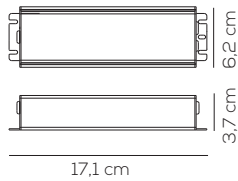

Poses Drivers

Dimmable 1-10V

DRIVER 24V

Code	Product	W Max	Input	Output	Weight	EURO
CEDMWC00206	Dimmable 1-10V	40	100-305Vac 50-60 Hz	24VDC constant 3,2A	net kg 0,8	121,00

Casambi compatibile / *Casambi compatible.*