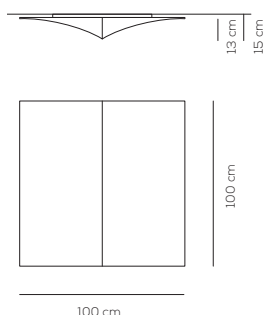

PL NE S 100

kg 4 m³ 0,17

NELLY STRAIGHT / tessuto INCLUSO / fabric INCLUDED

Type	Article	Colours	Code	CCT	Source	EURO
PL	NE S 100	BC white	X	X	E27 3 x Max 16W LED or 3 x Max 70W halogen	E27: 398,00 L01: 575,00 L02: 694,00
		FB white pattern	X	1 2700K	L01 LED 15W 2700K: ~1260lm 3000K: ~1375lm	E27: 398,00 L01: 585,00 L02: 703,00
			X	2 3000K	L02 LED 30W 2700K: ~2520lm 3000K: ~2750lm	

CE IP20 CRI>90 220-240V_{AC} LED

example composition code PL NES100 BC XX E27

TESSUTI SUPPLEMENTARI SU RICHIESTA / ADDITIONAL FABRICS UPON REQUEST:

TSPLNELLYQ100BC	white	221,00
TSPLNELLYQ100FB	white pattern	232,00

Casambi compatibile / Casambi compatible.