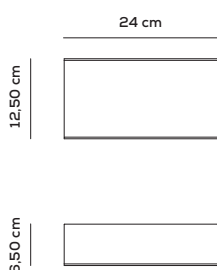

Code	Colours	EURO
ACCANOPYRE001	BC white	159,00
	ER earth red	
	GE greige	
	NR black	
	PG pine green limited edition	

example composition code ACCANOPYRE001 BC