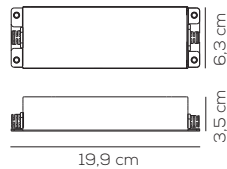

Code	Product	W Max	Input	Output	Weight	EURO
CEDMWC00205	Dimmable DALI	100	100-305Vac 50-60 Hz	24VDC constant 4A	net kg 0,85	172,00

Casambi compatibile / *Casambi compatible.*