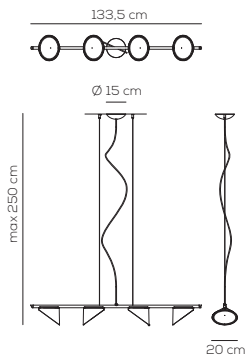

SP ORCHI 4

kg 8 m³ 0,2

ORCHID

Type	Article	Colours	Code End	Source	EURO
SP	ORCHI 4	BC white SA sand AN anthracite grey	XX	LED 4 x 15W - diffused beam 3000K* 2700K upon request	1.282,00

CE IP20 CRI90 220-240V_{AC} LED 4 x ~1375 lm* ~91,6lm/W*

example composition code SP ORCHI4 BC XX LED

Casambi compatibile / Casambi compatible.