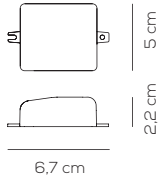

DIMMABLE 1-10V PUSH

DRIVER 350mA DIMMABLE 1-10V, PUSH

Code	Product	W Max	Input	Output	Weight	EURO
CEDLTC00102	Dimmable 1-10V - Push	6	220-240V 50-60 Hz	350mA constant 2-18Vdc	net kg 0,06	50,00

Casambi compatibile / Casambi compatible.