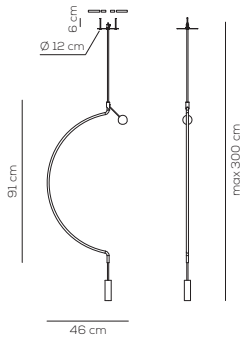

SP LIA M 1I (RECESSED)

kg 1,9 m³ 0,0947

Compatible with pivot system pag.104

LIAISON / DRIVER NOT INCLUDED

Type	Article	Arch / Final & sphere finishes	Led source	EURO
SP	LIA M 1I	NE black / NE black	LED 6,6W - optic ~ 40° beam 3000K* 2700K upon request	416,00
		NE black / OO matt gold		466,00
		OO matt gold / NE black		532,00

IP20 CRI>90 LED 700mA - 9,4Vdc ~671 lm* ~102 lm/W*
example composition code SP LIA M 1I NE NE LED
Casambi compatibile / Casambi compatible.