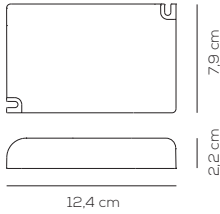

Drivers 700mA

DIMMABLE 0/1-10V - PUSH

DRIVER 700mA DIMMABLE 0/1-10V, PUSH

Code	Product	W Max	Input	Output	Weight	EURO
CEDLTC00103	Dimmable 0/1 - 10V Push	50	110-240V 50-60 Hz	700mA constant 2-72Vdc	net kg 0,15	139,00

Casambi compatibile / Casambi compatible.