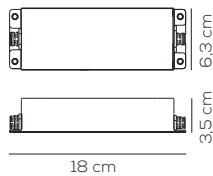

Dimmable DALI

DRIVER 24V

Code	Product	W Max	Input	Output	Weight	EURO
CEDMWC00204	Dimmable DALI	75	100-305Vac 50-60 Hz	24VDC constant 3,15A	net kg 0,8	139,00

Casambi compatibile / Casambi compatible.