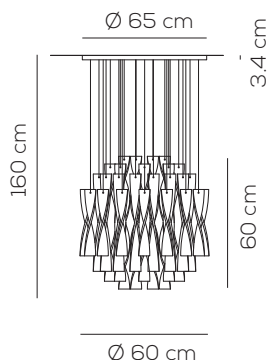

Aura (Avir)

Manuel Vivian

Collezione composta da lampade da parete, soffitto e sospensione, con pendenti in vetro di Murano colorato incamiciato, cristallo e ritorti a mano. Disponibile in vari colori e dimensioni. Sorgente luminosa con attacco a vite.

Collection consisting of wall, ceiling and suspended lamps with double-layered coloured Murano glass hand twisted pendants. Available in several colours and sizes. Screw fitting light source.

SP AURA 60

kg 28 m³ 0,48

AURA

Type	Article	Colours	Finish	Source	EURO
SP	AURA 60	CS "rigadin" crystal	CR chrome	E27 1 x Max 17,5W LED or 1 x Max 250W halogen	5.179,00
		BC white			5.179,00
		RS red^{LS}			5.179,00
		TA tea^{LS}			5.179,00

CE IP20 +LED 220-240V_{ac}

example composition code PL AURA60 RS CR E27

LS: stock limitato / limited stock.