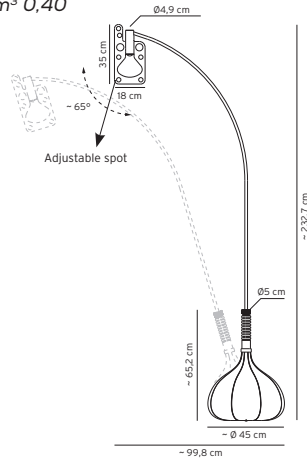

PT BUL23

kg 30 m³ 0,40

BUL-BO FLOOR ADJUSTABLE SPOT / DRIVER NOT INCLUDED

Type	Article	CCT	Body Colours	Bag Finishing	Source	EURO
PT	BUL23	1 2700K	AL polished aluminum	NE nero/black	XXX LED ~15.3 W	2.323,00**
		2 3000K*	NE intense black			1.790,00**

CE IP20 CRI>90 34Vdc LED 450mA ~1924 lm* ~125 lm/W*

example composition code PT BUL23 1 AL NE XXX

**Apparecchiatura di alimentazione e controllo non inclusa / Power and control equipment not included