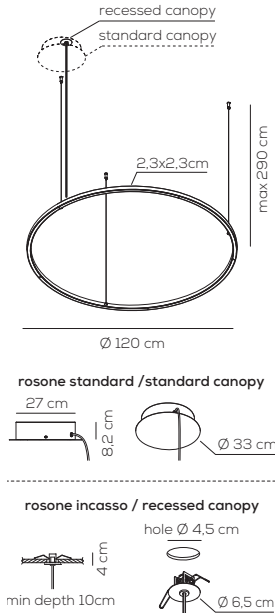

U-Light

Timo Ripatti

Collezione composta da lampade da parete, soffitto e sospensione in alluminio.
Disponibile in due colori e dimensioni. Sorgente luminosa a LED integrato dimmerabile.
Disponibile con opzione fonoassorbente.

Collection consisting of wall, ceiling and suspended lamps in aluminium. Available in two colours and sizes. Built-in LED dimmable light source. Available with sound-absorbing panel option.

SP ULA 120 canopy SP ULA 120 recessed

canopy kg 6,5 m³ 0,180
recessed kg 3 m³ 0,150

Installazione downlight o uplight.
Downlight or uplight mounting.

U-LIGHT / suspension with canopy / DRIVER INCLUDED

Type	Article	Colours	Version	Source	EURO
SP	ULA 120 LED	AN anthracite grey RU rust brown	XX standard canopy	LED 86W - diffused beam 3000K*, 2700K other CCT options available upon request	2.633,00

CE IP20 CRI90 dimmable 1-10V LED ~7736 lm* 90 lm/W* 100-240VAc

Casambi compatibile / Casambi compatible.

U-LIGHT / recessed suspension lamp / DRIVER NOT INCLUDED

Type	Article	Colours	Version	Source	EURO
SP	ULA 120 LED	AN anthracite grey RU rust brown	IN recessed canopy	LED 74W - diffused beam 3000K*, 2700K 24VDC other CCT options available upon request	2.289,00

CE IP20 CRI90 dimmable with dedicated PSU LED ~7736 lm* 104 lm/W* 24Vdc

foro - hole Ø 4,5 cm / profondità min - min depth 10 cm

example composition code SP ULA120LED RU IN
Casambi compatibile / Casambi compatible.

optional for more info see page 194

	CEDMWC00203	dimmable 1-10V 24VDC driver max 100W casambi compatible	178,00
	CEDMWC00205	dimmable DALI 24VDC driver max 100W casambi compatible	172,00

KITFASPULA000AV opzione fonoassorbente avorio / sound absorbing option ivory.
For more information see page 165

1.040,00

Equivalent Sound Absorption Area (A) in m² per lamp

FREQUENCY	125 HZ	250 HZ	500 HZ	1000 HZ	2000 HZ	4000 HZ	8000 HZ	125-8000 HZ	500-2000 HZ
A	0,04	0,35	1,23	2,03	2,13	2,09	2,02	1,41	1,80