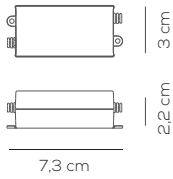

Drivers for Spillray LED 12V

ON/OFF