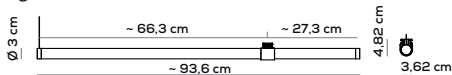

Paralela

Nahtrang Studio

Collezione composta da lampade in vetro modulari e multidimensionali a sospensione, parete e soffitto; lampade da terra e tavolo.

Collection composed of: modular and multidimensional suspensions, wall and ceiling lamps; floor and table lamps, made of glass.

Sospensione orizzontale / Horizontal suspension 93,6cm

PARALELA HORIZONTAL SUSPENSION - GLASS TUBE 93,6cm (DRIVER NOT INCLUDED)

Type	Article	Steel cable on connection point	Steel cable external cap	CCT	Electrical cable	Code	Size	Connection point	Colours	LED - Source
AC	TU	X without/ senza	C with/con	27 2700K	X without/ senza	X	LA 93,6cm	1	BC white	~14,9W (~1103lm)
		C with/con		30 3000K	E with/con				ER earth red	
					GE greige					
					NE black					
					PG pine green limited edition					

IP20 CRI>90 24Vdc **LED**

example composition code AC TU C C (27)* E X LA 1 (PG)* ○* CCT e Colori non influiscono sui prezzi / CCT and Colours have no impact on prices

kg 0,8 m³ 0,006