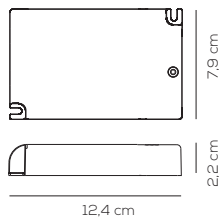

DIMMABLE DALI 0/1-10V - PUSH