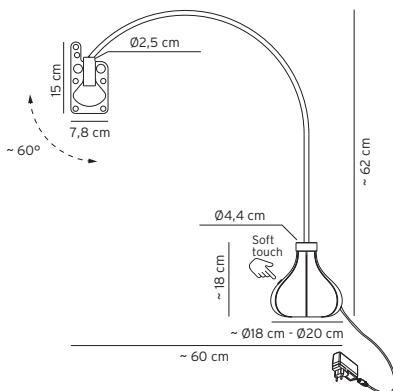

Bul-Bo

Gabetti e Isola

Lodovico Gabetti e
Fabrizio Pellegrino

Collezione composta da lampade da terra, tavolo e parete.
Sorgente LED dimmerabile incorporata.

Collection composed of floor, table and wall lamps.
Built-in dimmable LED source.

COLOURS TABLE AND WALL LAMPS

BODY

BODY

BAG FINISHING

COLOURS FLOOR LAMPS

BODY

BODY

BAG FINISHING

LT BUL-B

kg 4,05 m³ 0,10

BUL-BO TABLE / DRIVER INCLUDED

Type	Article	CCT	Body Colours	Bag Finishing	Source	EURO
LT	BUL-B	1 2700K	CR chrome	NE nero/black	XXX LED ~4.3 W	830,00
		2 3000K*	NE intense black			735,00

CE IP20 CRI>90 dimmable 100-240Vac LED ~523 lm* ~122 lm/W*

example composition code LT BUL-B 1 CR NE XXX