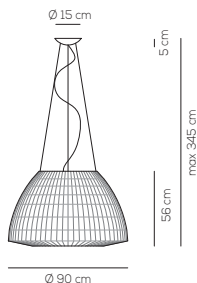

Bell

Manuel Vivian

Collezione composta da lampade da soffitto e a sospensione con struttura metallica rivestita con fettuccia di tessuto pongé superliscio. Disponibile in vari colori e dimensioni. Sorgente luminosa con attacco a vite o a LED integrato dimmerabile.

Collection consisting of ceiling and suspended lamps with a metal frame covered with strips of extra smooth pongé fabric. Available in several colours and sizes. Screw fitting or built-in dimmable LED light source.

SP BEL 090

kg 13,5 m³ 1,06

BELL / diffusore INCLUSO, con illuminazione verso alto e basso / diffuser INCLUDED, with upward and downward lighting

Type	Article	Colours	Finish	Source	EURO
SP	BEL 090 E27	BC white* BW warm white* GI gold yellow NE black RS red	XX	E27 4 x Max 17,5W LED or 4 x Max 46W halogen	1.949,00

CE IP20 +LED 220-240VAc

example composition code SP BEL090E27 BW XX

* trattamento ignifugo su richiesta con un incremento di prezzo del 5% / flame-retardant treatment upon request with a price increase of the 5%.

Equivalent Sound Absorption Area (A) in m² per lamp

FREQUENCY	125 HZ	250 HZ	500 HZ	1000 HZ	2000 HZ	4000 HZ	8000 HZ	125-8000 HZ	500-2000 HZ
A	0,15	0,33	0,48	0,68	0,92	1,21	1,41	0,74	0,69