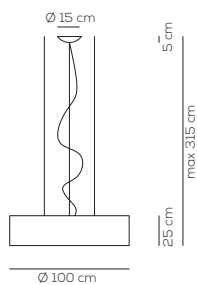

SP SKI 100

kg 15 m³ 1,08

SKIN / con illuminazione verso alto e basso / with upward and downward lighting

Type	Article	Colours (lampshade)	Colours (radial diffuser)	Source	EURO
SP	SKI 100 E27	BC white BA ivory white MA brown NE matt black	BC white BW warm white	E27 6 x Max 17,5W LED or 6 x Max 20W fluo	2.613,00

CE IP20 +LED 220-240V_{ac}

example composition code SP SKI100E27 MA BW