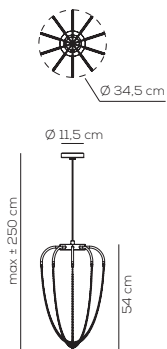

SP ALYS 34

kg 2,5 m³ 0,04

ALYSOID

Type	Article	Colours	Catene / chains	Source	EURO
SP	ALYS 34	AN anthracite grey wrinkled	NI black polished nickel	LED 15W - diffused beam 3000K*, 2700K upon request	855,00
			OT natural brass		747,00

CE IP20 CRI90 220-240VAC **LED** ~1375 lm* ~92 lm/W*

example composition code SP ALYS34 AN OT LED