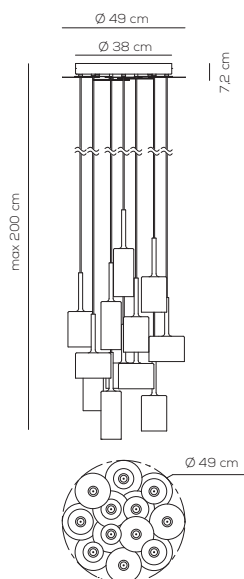

SP SPIL 12

kg 9 m³ 0,13

SPILLRAY / DRIVER NOT DIMMABLE INCLUDED

Type	Article	Colours	Finish	Source	EURO
SP	SPIL 12	CS crystal	CR chrome	G4L G412xMax1,5W 12Vdc LED	2.724,00
		GR grey			3.522,00
		BR metallic bronze			4.221,00
		RS red^{LS}			2.724,00
		AR orange^{LS}			2.724,00

CE IP20 LED 90-264V_{ac}

example composition code SP SPIL12 BR CR G4L

LS: stock limitato / limited stock.

LAMPG41,5WL3002

1,5W G4 LED bulb - 3000K - Dimmable

10,00