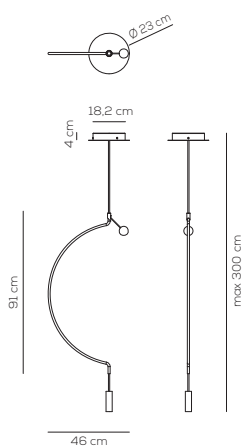

SP LIAI M 1

kg 2,181 m³ 0,0947

LIAISON / DRIVER INCLUDED

Type	Article	Arch / Final & sphere finishes	Source	EURO
SP	LIAI M 1	NE black / NE black	LED 6,6W - optic ~ 40° beam 3000K* 2700K upon request	491,00
		NE black / OO matt gold		533,00
		OO matt gold / NE black		591,00

CE IP20 CRI>90 **LED** ~671 lm* ~102 lm/W* 220-240VAc

example composition code SP LIAI M 1 OO NE LED

Casambi compatibile / Casambi compatible.