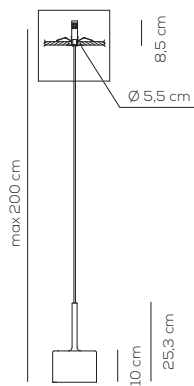

SP SPIL G I (RECESSED)

kg 1,6 m³ 0,05

SPILLRAY / DRIVER NOT INCLUDED

Type	Article	Colours	Finish	Source	EURO
SP	SPIL G I	CS crystal	CR chrome	G4L G41xMax1,5W 12Vdc LED	260,00
		GR grey			319,00
		BR metallic bronze			378,00
		RS red^{LS}			260,00
		AR orange^{LS}			260,00

CE IP20 LED with integrated PSU

foro - hole Ø 4 cm / profondità min - min depth 10 cm

example composition code SP SPILGI BR CR G4L

LS: stock limitato / limited stock.

optional for more info see page 194

CEDMWC00200

(G4L) on/off driver - Max 8W

21,00

CEDMWC00201

(G4L) on/off driver - Max 12W

27,00

CEDLTC00124

dimnable Phase Cut driver - Max 1,1W - 12Vdc trailing and leading edge. Casambi compatible

72,00

LAMPG41,5WL3002

1,5W G4 LED bulb - 3000K - Dimmable

10,00