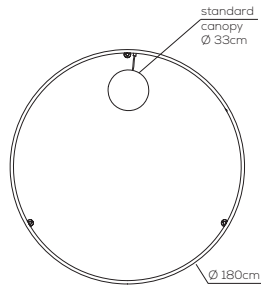

PL UL 1: kg 10,4 m³ 0,330
PL UL 2: kg 11,0 m³ 0,330

rosone standard / standard canopy

altezze disponibili
available heights

10 cm height

25 cm height

U-LIGHT / h10 cm or h25 cm ceiling lamp with canopy / DRIVER INCLUDED