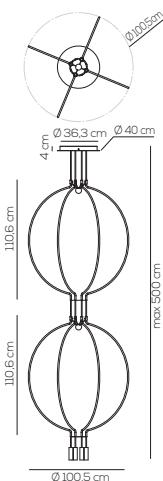

SP LIAD G 4

kg 8,559 m³ 0,1794

LIAISON / DRIVER INCLUDED

Type	Article	Arch / Final & sphere finishes	Source	EURO
SP	LIAD G 4	NE black / NE black	LED 4 x 6,6W - optic ~ 40° beam 3000K* 2700K upon request	2.405,00
		NE black / OO matt gold		2.731,00
		OO matt gold / NE black		3.518,00

IP20 CRI>90 **LED** ~2684 lm* ~102 lm/W* 220-240Vac

example composition code SP LIAD G 4 OO NE LED

Casambi compatibile / Casambi compatible.