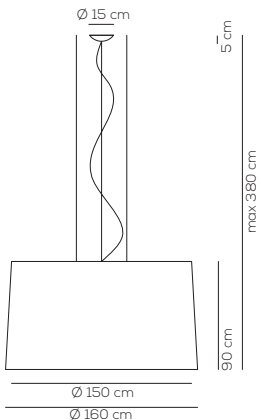

SP VEL 160 LED

VELVET / diffuser INCLUDED, with upward and downward lighting / DRIVER INCLUDED

Type	Article	Colours (lampshade)	Colour (Radial diffuser)	Source	EURO
SP	VEL 160 LED	BC ice white	BC white	LED 98W - diffused beam 3000K* 4000K upon request	9.264,00
		BA ivory white	BW warm white		
		BL blue			
		MA brown			
		NE black			

CE IP20 CRI90 LED ~10719 lm* 109 lm/W* 110-240VAc

example composition code SP VEL160LED MA BC

Casambi compatibile / Casambi compatible.

Equivalent Sound Absorption Area (A) in m² per lamp

FREQUENCY	125 HZ	250 HZ	500 HZ	1000 HZ	2000 HZ	4000 HZ	8000 HZ	125-8000 HZ	500-2000 HZ
A	1,41	2,32	2,29	1,87	1,98	3,08	4,53	2,50	2,05