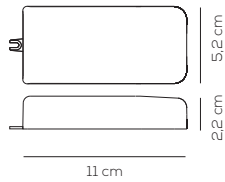

Driver for Lik Plus and Salina

Dimmable DALI

DRIVER 24V

Code	Product	W Max	Input	Output	Weight	EURO
CEDLTC00126	Dimmable DALI - DALI 2	16	110-240Vac 50-60 Hz	24 Vdc	net kg 0,106	83,00

Casambi compatibile / Casambi compatible.