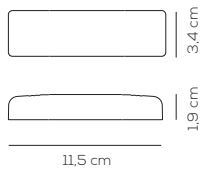

Drivers for Ego - 250mA

ON/OFF

DRIVER 250mA ON/OFF

Code	Product	W Max	Input	Output	Weight	EURO
CEDLTC00123	Standard Not dimmable	10	100-240Vac 50-60 Hz	250mA constant 2-43Vdc	net kg 0,06	33,00