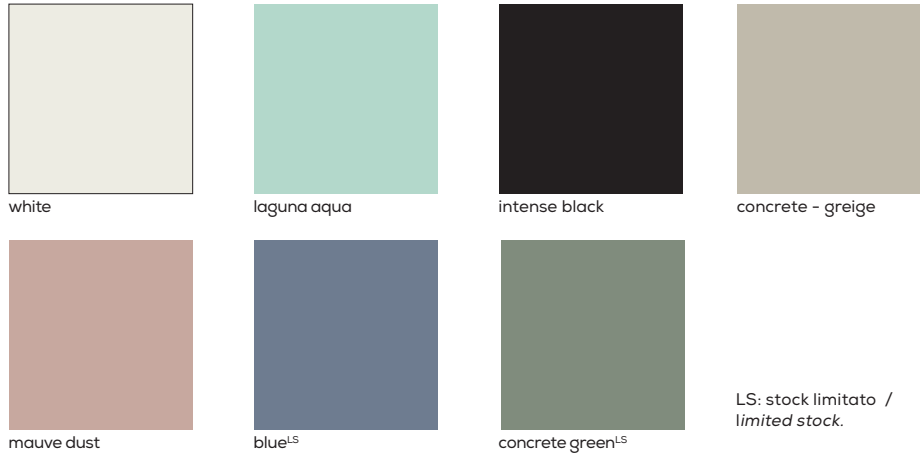

COLOURS

COLOURS TOP

SP FLOAT

kg 0.40 m³ 0.0025

FLOAT INDOOR & OUTDOOR / suspension lamp / wall lamp / for installation on bottles

Type	Article	Colours / Finish	Source	EURO
SP	FLOATX	BC white / BC white	LED 3.5W - diffused beam 2700K	220,00
		LA laguna aqua / BC white		
		NE black / NE black		
		GE concrete - greige / CO concrete - greige		
		MD mauve dust / BC white		
		BL blue / BC white ^{LS}		
		CG concrete green / CO concrete grey ^{LS}		