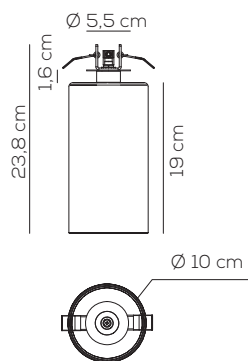

Spillray Plus

Manuel Vivian

Collezione composta da plafoniere e lampade a sospensione in vetro con montatura in metallo cromato per interni ed esterni. Disponibile in vari colori e dimensioni. Sorgente luminosa a LED integrata.

Collection consisting of glass ceiling and pendant lamps with chrome-plated metal frames for indoors and outdoors. Available in various colors and sizes. Integrated LED light source.

INDOOR ↔ OUTDOOR

PL SPILI M

kg 0,55 m³ 0,02

SPILLRAY PLUS INDOOR & OUTDOOR / DRIVER NOT INCLUDED

Type	Article	Colours	Finish	Source	EURO
PL	SPILI M	CS crystal	CR chrome	INT Integrated LED 2,2W ~3326K*	234,00
		GR grey			287,00
		RS red^{LS}			270,00
		AR orange^{LS}			270,00

IP55** CRI>90 200mA 11Vbc **LED** ~147 lm* ~66 lm/W*
example composition code PL SPILIM GR CR INT

LS: stock limitato / limited stock.

** IP55 in caso di installazione in controsoffitto chiuso / IP55 in case of closed false ceiling installation.

** Attività test in corso / Testing activities in progress.