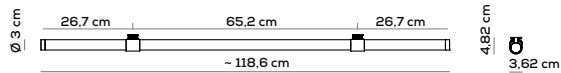

Paralela

Nahtrang Studio

Collezione composta da lampade in vetro modulari e multidimensionali a sospensione, parete e soffitto; lampade da terra e tavolo.

Collection composed of: modular and multidimensional suspensions, wall and ceiling lamps; floor and table lamps, made of glass.

Sospensione orizzontale / Horizontal suspension 118,6cm - 2 punti di connessione / 2 connection points

PARALELA HORIZONTAL SUSPENSION - GLASS TUBE 118,6cm 2 CONNECTION POINTS (DRIVER NOT INCLUDED)

Type	Article	Steel cable on connection point	Steel cable external cap	CCT	Electrical cable	Code	Size	Connection point	Colours	LED - Source
AC	TU	X without/senza	X without/senza	27 2700K	X without/senza	X	BI 118,6cm	2	BC white	~19W (~1418lm)
		C with/con		30 3000K					ER earth red	
									GE greige	
									NE black	
									PG pine green limited edition	

IP20 CRI>90 24Vdc **LED**

example composition code AC TU X X (27)* X X BI 2 (PG)* ○* CCT e Colori non influiscono sui prezzi / CCT and Colours have no impact on prices

kg 1 m³ 0,007