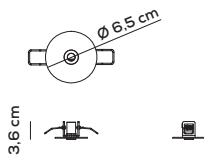

ROSONE PER SISTEMA AD INCASSO / CANOPY FOR RECESSED SYSTEM

(DRIVER NON INCLUSO / DRIVER NOT INCLUDED)

kg 0.20

Code	Colours	EURO
ACCANOPYIN001	BC white	57,00

example composition code ACCANOPYIN001 BC