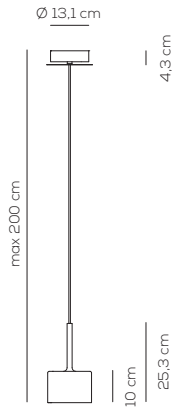

Spillray

Manuel Vivian

Collezione composta da lampade da parete e da soffitto ad incasso e a sospensione in vetro con montatura in metallo cromato. Disponibile in vari colori e dimensioni. Sorgente luminosa a LED.

Collection consisting of wall, recessed and suspended lamps. The diffusers are made of glass with chrome-plated metal frame. Available in several colours and sizes. LED light source.

SP SPILL G

kg 1,6 m³ 0,05

Limited stock

SPILLRAY / DRIVER NOT DIMMABLE INCLUDED

Type	Article	Colours	Finish	Source	EURO
SP	SPILL G	CS crystal	CR chrome	G4L G41xMax1,5W 12Vdc LED	358,00
		GR grey			416,00
		BR metallic bronze			475,00
		RS red^{LS}			358,00
		AR orange^{LS}			358,00

CE IP20 LED 90-264VAC

example composition code SP SPILLG BR CR G4L

LS: stock limitato / limited stock.

LAMPG41,5WL3002

1,5W G4 LED bulb - 3000K - Dimmable

10,00