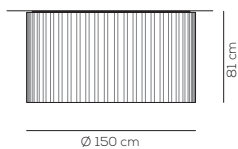

Skirt

Manuel Vivian

Collezione di lampade da soffitto e a sospensione con paralume in tessuto riciclato. Disponibile in varie dimensioni e colori, anche con tessuto esterno retato nero.

Collection of ceiling and suspended lamps in recycled fabric, available in several sizes and colours. The fabric can also come in a double-layer version with an exterior black net fabric.

PL SKR 150

kg 25 m³ 2,54

SKIRT / diffusore INCLUSO / diffuser INCLUDED

Type	Article	Exterior Net	Fabric Colours	Source	EURO
PL	SKR 150 E27	XX no black net	BC white	E27 4 x Max 17,5W LED or 4 x Max 70W halogen	4.168,00 + black net 5.640,00
		NE black net	AR orange		4.658,00 + black net 6.129,00
			BL blue		4.658,00 + black net 6.129,00
			GR light grey		4.658,00 + black net 6.129,00
			RS red		4.658,00 + black net 6.129,00
			VE light green		4.658,00 + black net 6.129,00