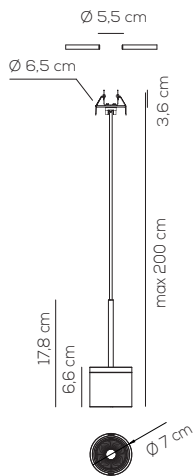

PIVOT PENDANT (RECESSED)

kg 0,9 m³ 0,039

PIVOT PENDANT (RECESSED) / DRIVER NOT INCLUDED

Type	Article	Light number	Beam	CCT	Colours	Code	LED - Source	EURO
SP	PIVOI	01	1 12°	1 2700K	BC white	XX	1 X 6,5W	185,00
			3 38°	2 3000K*	NE black			185,00
			3 3500K	GE greige				190,00

CE IP20 CRI90 dimmable with dedicated PSU 700mA - 9,2 Vdc **LED** ~671 lm* 103 lm/W*

example composition code SP PIVOI 01 11 BC XX

optional for more info see page 192

	CEDLTC00124	dimmmable Phase Cut 700mA driver - Max 20W trailing and leading edge. Casambi compatible	72,00
	CEDLTC00127	dimmmable 0/1 - 10V - Push - 700mA driver - Max 9W casambi compatible	61,00
	CEDLTC00126	dimmmable DALI 700mA driver - Max 20W casambi compatible	83,00
	CEDLTC00104	dimmmable DALI - 1-10V - Push 700mA driver - Max50W casambi compatible	145,00