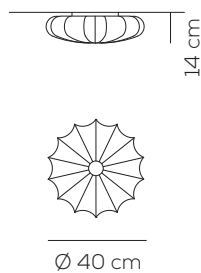

PL MUSE 40

kg 1 m³ 0,03

MUSE / tessuto INCLUSO / fabric INCLUDED
/ applicazione a soffitto o a parete / application: both as ceiling or wall lamp

Type	Article	Colours	Code	CCT	Source	EURO
PL	MUSE 40	BC white	X	X	E27 1 x Max 7W LED or 1 x Max 70W halogen	E27: 216,00 L01: 366,00
		FI flower	X	1 2700K	L01 LED 15W 2700K: ~1260lm 3000K: ~1375lm	E27: 302,00 L01: 446,00
		ST sticks	X	2 3000K		E27: 302,00 L01: 446,00
		MC multicolour				E27: 302,00 L01: 446,00

CE IP20 CRI>90 dimmable phase cut 220-240VAC LED

example composition code PL MUSE40 BC X1 L01

Casambi compatibile / Casambi compatible.

TESSUTI SUPPLEMENTARI SU RICHIESTA / ADDITIONAL FABRICS UPON REQUEST:

TSPLMUSE40	white	82,00
TSPLMUSE40FI	flower	159,00
TSPLMUSE40ST	sticks	159,00
TSPLMUSE40MC	multicolour	159,00

Vedi pagina 185 per colori in stock limitato / see page 185 for limited stock colors