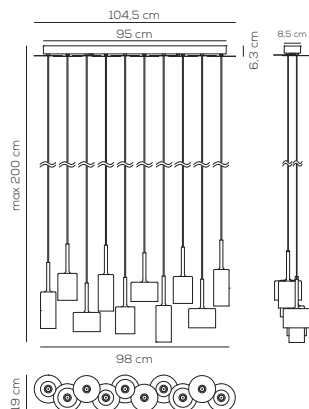

Spillray

Manuel Vivian

Collezione composta da lampade da parete e da soffitto ad incasso e a sospensione in vetro con montatura in metallo cromato. Disponibile in vari colori e dimensioni. Sorgente luminosa a LED.

Collection consisting of wall, recessed and suspended lamps. The diffusers are made of glass with chrome-plated metal frame. Available in several colours and sizes. LED light source.

SP SPIL 10

kg 7 m³ 0,22

SPILLRAY / DRIVER NOT DIMMABLE INCLUDED

Type	Article	Colours	Finish	Source	EURO
SP	SPIL 10	CS crystal	CR chrome	G4L G410xMax1,5W 12Vdc LED	2.663,00
		GR grey			3.333,00
		BR metallic bronze			3.862,00
		RS red^{LS}			2.663,00
		AR orange^{LS}			2.663,00

CE IP20 LED 90-264V_{ac}

example composition code SP SPIL10 BR CR G4L

LS: stock limitato / limited stock.

LAMPG41,5WL3002

1,5W G4 LED bulb - 3000K - Dimmable

10,00