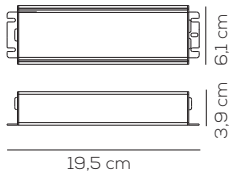

Drivers for U-Light 24V - dimmable 1-10V