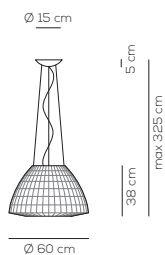

SP BEL 060

kg 7,5 m³ 0,43

BELL / diffusore NON INCLUSO / diffuser NOT INCLUDED

Type	Article	Colours	Finish	Source	EURO
SP	BEL 060 E27	BC white* BW warm white* GI gold yellow NE black RS red	XX	E27 1 x Max 17,5W LED or 1 x Max 70W halogen	899,00