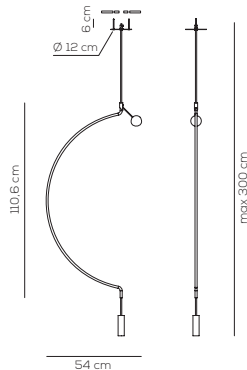

SP LIA G 1I (RECESSED)

kg 2,2 m³ 0,16

Compatible with pivot system pag.104

LIAISON / DRIVER NOT INCLUDED

Type	Article	Arch / Final & sphere finishes	Led source	EURO
SP	LIA G 1I	NE black / NE black	LED 6,6W - optic ~ 40° beam 3000K* 2700K upon request	475,00
		NE black / OO matt gold		514,00
		OO matt gold / NE black		621,00

IP20 CRI>90 LED 700mA - 9,4Vdc ~671 lm* ~102 lm/W*
example composition code SP LIA G 1I NE NE LED
Casambi compatibile / Casambi compatible.

optional accessories for recessed versions . See page 192

	CEDLTC00124	dimmbable Phase Cut 700mA driver - Max 20W trailing and leading edge. Casambi compatible	72,00
	CEDLTC00127	dimmbable 0/1 - 10V - Push - 700mA driver - Max 9W casambi compatible	61,00
	CEDLTC00126	dimmbable DALI 700mA driver - Max 20W casambi compatible	83,00
	CEDLTC00104	dimmbable DALI 700mA driver - Max50W casambi compatible	145,00