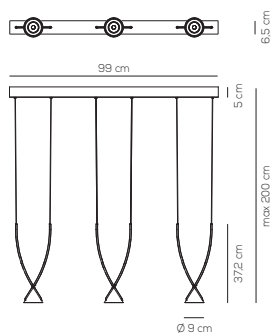

SP JEWE / JEWD 03

kg 3,5 m³ 0,0208

JEWEL / DRIVER INCLUDED DIMMABLE

Type	Article	Colours / Finish	Source	EURO
SP	JEWD 03	NE black / NE black GE greige / NE black	LED 3 x 6,5W - optic ~ 38° beam 3000K*, 2700K, 3500K dimmable	1.047,00

CE IP20 CRI>90 dimmable 0/1-10V or Push LED ~2013 lm* ~103 lm/W* 220-240Vac

example composition code SP JEWD 03 NE NE LED
Casambi compatibile / Casambi compatible.