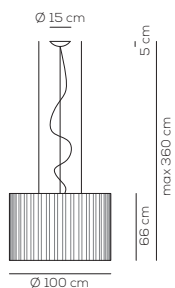

SP SKR 100

kg 12,5 m³ 1,06

SKIRT / with upward and downward lighting / diffuser INCLUDED / DRIVER INCLUDED

Type	Article	Exterior Net	Fabric Colours	Source	EURO
SP	SKR 100 E27	XX no black net	BC white	E27 4 x Max 17,5W LED or 4 x Max 70W halogen	2.517,00 + black net 3.452,00
		NE black net	AR orange		2.614,00 + black net 3.549,00
			BL blue		2.614,00 + black net 3.549,00
			GR light grey		2.614,00 + black net 3.549,00
			RS red		2.614,00 + black net 3.549,00
			VE light green		2.614,00 + black net 3.549,00