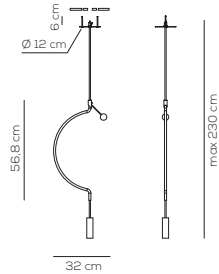

Collection consisting of metal suspended lamps. Available in several colors and sizes. Built-in dimmable LED light source.

SP LIA P 1I (RECESSED)

kg 1,5 m³ 0,0591

Compatible with pivot system pag.104

LIAISON / DRIVER NOT INCLUDED