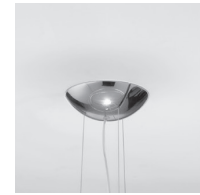

chrome canopy

PL HOOPS 2

kg 3,7 m³ 0,43

HOOPS

Type	Article	Colours / Finish	Source	EURO
PL	HOOPS 2	BC white/ BC white	LED 16W - diffused beam 3000K other CCT options available upon request	973,00
		NE black/ NE black		973,00
		OR gold / OR gold		1.158,00
		CR chrome / CR chrome		1.084,00