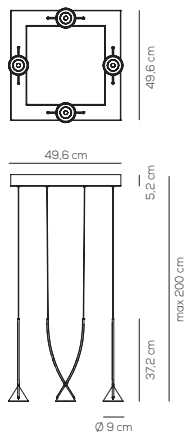

Jewel

Yonoh

Collezione di lampade a sospensione in alluminio con arco in nylon e fibre di vetro da riciclo. Disponibile in colore nero e quattro versioni. La sorgente luminosa è a LED integrato dimmerabile o non dimmerabile.

Collection of aluminum suspended lamps with nylon arch and recycled glass fibers. Available in four pre-defined configurations in black color. Built-in dimmable or not dimmable LED light source.

SP JEWE / JEWD 04

kg 8,7 m³ 0,065

JEWEL / DRIVER INCLUDED DIMMABLE

Type	Article	Colours / Finish	Source	EURO
SP	JEWD 04	NE black / NE black GE greige / NE black	LED 4 x 6,5W - optic ~ 38° beam 3000K*, 2700K, 3500K dimmable	1.439,00

~2684 lm* ~103 lm/W* 220-240VAC

example composition code SP JEWD 04 NE NE LED

Casambi compatibile / Casambi compatible.