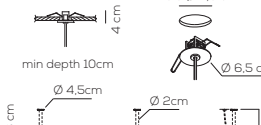

U-Light

Timo Ripatti

Collezione composta da lampade da parete, soffitto e sospensione in alluminio.
Disponibile in due colori e dimensioni. Sorgente luminosa a LED integrato dimmerabile.
Disponibile con opzione fonoassorbente.

Collection consisting of wall, ceiling and suspended lamps in aluminium. Available in two colours and sizes. Built-in LED dimmable light source. Available with sound-absorbing panel option.

PL UL 1 180 h10 cm canopy PL UL 2 180 h25 cm canopy

PL UL 1: kg 10,4 m³ 0,330
PL UL 2: kg 11,0 m³ 0,330

U-LIGHT / h10 cm or h25 cm ceiling lamp with canopy / DRIVER INCLUDED

Type	Article	Colours	Version	Source	EURO
PL	UL 1 180 LED (h10 cm)	AN anthracite grey	XX standard canopy	LED 153W - diffused beam 3000K*, 2700K other CCT options available upon request	3.602,00
	UL 2 180 LED (h25 cm)	RU rust brown			3.624,00

CE IP20 CRI90 ~10315 lm* 67 lm/W* 100-240VAC

Installazione come plafoniera (downlight o uplight) oppure applique (con illuminazione verso la superficie di installazione).
Application: both as ceiling (downlight or uplight mounting) or wall lamp (only wallward light).

example composition code PL UL2180LED AN XX
Casambi compatibile / Casambi compatible.

KITFAPLULA000AV opzione fonoassorbente avorio / sound absorbing option ivory.
For more information see page 165

997,00

Equivalent Sound Absorption Area (A) in m² per lamp

FREQUENCY	125 HZ	250 HZ	500 HZ	1000 HZ	2000 HZ	4000 HZ	8000 HZ	125-8000 HZ	500-2000 HZ
A	0,12	0,66	1,65	2,86	2,96	2,68	2,46	1,91	2,49

PL UL 1 180 h10 cm recessed PL UL 2 180 h25 cm recessed

PL UL 1: kg 5,7 m³ 0,310
PL UL 2: kg 6,1 m³ 0,310

10 cm height

25 cm height

U-LIGHT / h10 cm or h25 cm recessed ceiling lamp / DRIVER NOT INCLUDED