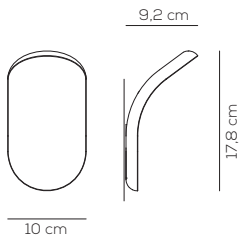

Aluminium wall lamp available in two colours. Integrated LED light source with Dim To Warm technology. For indoors and outdoors.

COLOURS

wrinkled white

greige

AP LIK PLU

kg 0,5 m³ 0,02

LIK PLUS INDOOR & OUTDOOR / DRIVER NOT INCLUDED