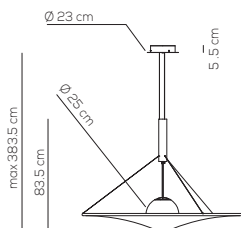

SP MAN 120

kg 6,27 m³ 0,194

MANTO / DRIVER INCLUDED

Type	Article	Colours	Finishings	Source	EURO
SP	MAN 120	GR light grey	XX	LED 21W - diffused beam 3000K*, 2700K 3500K upon request	1.477,00

CE IP20 CRI>90 dimmable 0/1-10V or Push 100-277VAC LED ~2438 lm* ~116 lm/W*

example composition code SP MAN120 GR XX LED
Casambi compatibile / Casambi compatible.