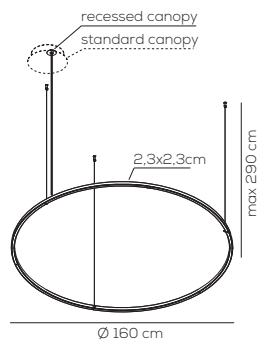

U-Light

Timo Ripatti

Collezione composta da lampade da parete, soffitto e sospensione in alluminio.
Disponibile in due colori e dimensioni. Sorgente luminosa a LED integrato dimmerabile.
Disponibile con opzione fonoassorbente.

Collection consisting of wall, ceiling and suspended lamps in aluminium. Available in two colours and sizes. Built-in LED dimmable light source. Available with sound-absorbing panel option.

SP ULA 160 canopy SP ULA 160 recessed

canopy kg 9,1 m³ 0,310
recessed kg 4,8 m³ 0,280
Installazione downlight o upright.
Downlight or upright mounting.

rosone standard / standard canopy

U-LIGHT / suspension with canopy / DRIVER INCLUDED

Type	Article	Colours	Version	Source	EURO
SP	ULA 160 LED	AN anthracite grey RU rust brown	XX standard canopy	LED 125W - diffused beam 3000K*, 2700K other CCT options available upon request	3.014,00

CE IP20 CRI90 LED ~9025 lm* 72 lm/W* 100-240VAC

Casambi compatibile / Casambi compatible.

U-LIGHT / recessed suspension lamp / DRIVER NOT INCLUDED

Type	Article	Colours	Version	Source	EURO
SP	ULA 160 LED	AN anthracite grey RU rust brown	IN recessed canopy	LED 102W - diffused beam 3000K*, 2700K 24VDC other CCT options available upon request	2.659,00

CE IP20 CRI90 LED ~9025 lm* 88 lm/W* 24VDC

foro - hole Ø 4,5 cm / profondità min - min depth 10 cm

example composition code SP ULA160LED AN IN

Casambi compatibile / Casambi compatible.

optional for more info see page 194

	CEDMWC00202	dimmbale 1-10V 24VDC driver max 80W x 2 pcs. casambi compatibile	139,00
	CEDMWC00204	dimmbale DALI 24VDC driver max 75W x 2 pcs. casambi compatibile	139,00

	KITFASPULA000AV opzione fonoassorbente avorio / sound absorbing option ivory. For more information see page 165	1.040,00

Equivalent Sound Absorption Area (A) in m² per lamp

FREQUENCY	125 HZ	250 HZ	500 HZ	1000 HZ	2000 HZ	4000 HZ	8000 HZ	125-8000 HZ	500-2000 HZ
A	0,11	0,65	2,06	3,63	3,63	3,64	3,45	2,45	3,11