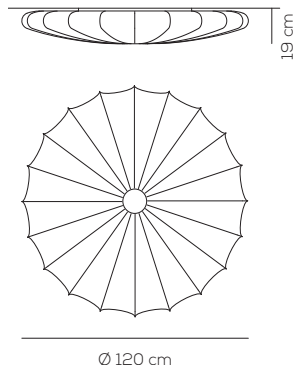

Collection consisting of ceiling and wall lamps with metal frame and removable, washable elastic fabric covering. Available in several colours and sizes.

PL MUS 120

kg 7 m³ 0,31

MUSE / tessuto INCLUSO, kit lente per E27 NON INCLUSO / fabric INCLUDED, glass diffuser kit for E27 NOT INCLUDED / applicazione a soffitto o a parete / application: both as ceiling or wall lamp