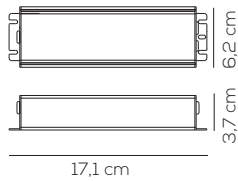

Poses Drivers

Dimmable 1-10V

DRIVER 24V

Code	Product	W Max	Input	Output	Weight	EURO
CEDMWC00206	Dimmable 1-10V	40	100-305Vac 50-60 Hz	24VDC constant 3,2A	net kg 0,8	121,00

Casambi compatibile / Casambi compatible.