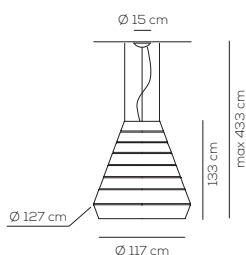

SP LAY E

kg 24,4 m³ 1,71

LAYERS

Type	Article	Colours	Code End	Source	EURO
SP	LAY E XX E27	BC white* BW warm white*	XX	E27 9 x Max 17,5W LED or 9 x Max 70W halogen	3.995,00

CE IP20 +LED 220-240V_{AC}

example composition code SP LAYEXXE27 BW XX

* trattamento ignifugo su richiesta con un incremento di prezzo del 5% /
flame-retardant treatment upon request with a price increase of the 5%.

Equivalent Sound Absorption Area (A) in m² per lamp

FREQUENCY	125 HZ	250 HZ	500 HZ	1000 HZ	2000 HZ	4000 HZ	8000 HZ	125-8000 HZ	500-2000 HZ
A	0,34	1,89	2,44	2,87	3,10	3,41	4,23	2,61	2,80