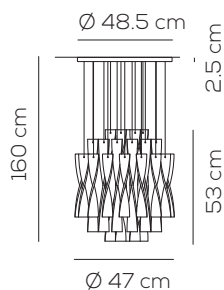

Aura (Avir)

Manuel Vivian

Collezione composta da lampade da parete, soffitto e sospensione, con pendenti in vetro di Murano colorato incamiciato, cristallo e ritorti a mano. Disponibile in vari colori e dimensioni. Sorgente luminosa con attacco a vite.

Collection consisting of wall, ceiling and suspended lamps with double-layered coloured Murano glass hand twisted pendants. Available in several colours and sizes. Screw fitting light source.

SP AURA 45

kg 19 m³ 0,33

AURA

Type	Article	Colours	Finish	Source	EURO
SP	AURA 45	CS "rigadin" crystal	CR chrome	E27 1 x Max 17,5W LED or 1 x Max 150W halogen	3.624,00
		BC white			3.624,00
		RS red^{LS}			3.624,00
		TA tea^{LS}			3.624,00

CE IP20 +LED 220-240V_{ac}

example composition code SP AURA45 BC CR E27

LS: stock limitato / limited stock.