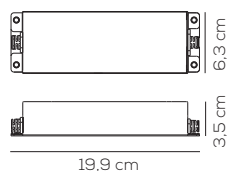

DRIVER 24V

Code	Product	W Max	Input	Output	Weight	EURO
CEDMWC00205	Dimmable DALI	100	100-305Vac 50-60 Hz	24VDC constant 4A	net kg 0,85	172,00

Casambi compatibile / Casambi compatible.