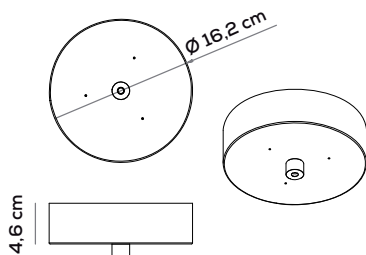

ROSONE / CANOPY (DRIVER NON INCLUSO MA INSERIBILE: CEDLTF00601 / DRIVER NOT INCLUDED BUT CAN BE INSERT: CEDLTF00601)

INSERIBILE MORSETTIERA PER CONNESSIONE IP55: ACCONNECTION001 / CAN BE INSERT TERMINAL BLOCK FOR IP55: ACCONNECTION001
SOLO PER VERSIONI CON CAVO / ONLY FOR CABLE VERSIONS

kg 0,66 m³ 0,004

Code	Colours	EURO
ACCANOPYTO008	MM micalized brown	151,00

example composition code ACCANOPYTO008 MM