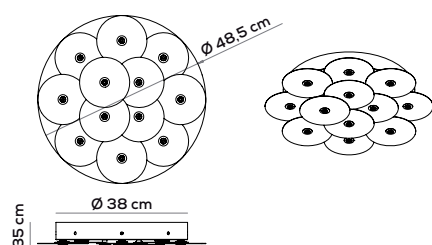

Code	Colours	EURO
ACCANOPYTO011	CR chrome	1.080,00

example composition code ACCANOPYTO011 CR