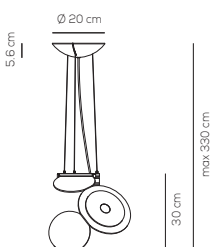

COLOUR

intense black

SP CUT

kg 5,57 m³ 0,133

CUT / DRIVER INCLUDED

Type	Article	Colours	Finishings	Source	EURO
SP	CUT XXX	NE intense black	XX	LED 21W - optic ~ 60° beam 3000K	1.296,00

110-240VAC **LED** ~1665 lm ~80 lm/W