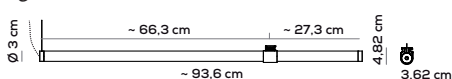

TUBO IN VETRO 93,6cm + CAVO ACCIAIO (3m) + 1 PUNTO DI CONNESSIONE ALTO / GLASS TUBE 93,6cm + STEEL CABLE (3m) + 1 CONNECTION POINT UP

EURO 529,00

example composition code AC TU X C (30)* X X LA 1 (ER)*

kg 1 m³ 0,006