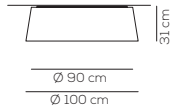

Velvet

Manuel Vivian

Collezione di lampade a sospensione e da soffitto con paralume troncoconico in tessuto ignifugato. Disponibile in vari colori e dimensioni.

Collection of ceiling and suspended lamps. The cone-shaped lampshade is covered with a flame-retardant. Available in several colours and sizes.

PL VEL 100

kg 9 m³ 0,98

VELVET / diffusore INCLUSO / diffuser INCLUDED

Type	Article	Colours (lampshade)	Colour (Radial diffuser)	Source	EURO
PL	VEL 100 E27	BC ice white	BC white	E27 3 x Max 17,5W LED or 3 x Max 57W halogen	2.264,00
		BA ivory white	BW warm white		
		BL blue			
		MA brown			
		NE black			

CE IP20 +LED 220-240V_{ac}

example composition code PL VEL100E27 NE BW

Equivalent Sound Absorption Area (A) in m² per lamp

FREQUENCY	125 HZ	250 HZ	500 HZ	1000 HZ	2000 HZ	4000 HZ	8000 HZ	125-8000 HZ	500-2000 HZ
A	0,14	0,34	0,67	0,78	0,92	1,23	2,24	0,90	0,79