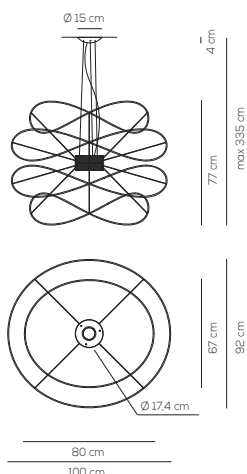

SP HOOPS 4

kg 7,1 m³ 0,43

HOOPS / con illuminazione verso alto e basso / with upward and downward lighting

Type	Article	Colours / Finish	Source	EURO
SP	HOOPS 4	BC white/ BC white	LED 32W - diffused beam 3000K other CCT options available upon request	1.730,00
		NE black / NE black		1.730,00
		OR gold / OR gold		2.126,00
		CR chrome / CR chrome		1.997,00

CE IP20 CRI90 220-240VAC LED ~2860 lm 89 lm/W
example composition code SP HOOPS4 OR OR LED
Casambi compatibile / Casambi compatible.