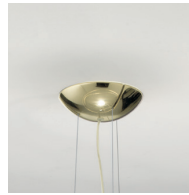

gold canopy