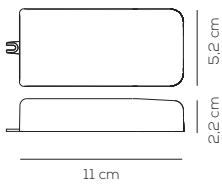

DIMMABLE PHASE CUT

DRIVER 250mA DIMMABLE PHASE CUT

Code	Product	W Max	Input	Output	Weight	EURO
CEDLTC00124	Dimmable phase cut	12	220-240Vac 50-60 Hz	250mA constant 15-48Vdc	net kg 0,108	72,00

Casambi compatibile / Casambi compatible.