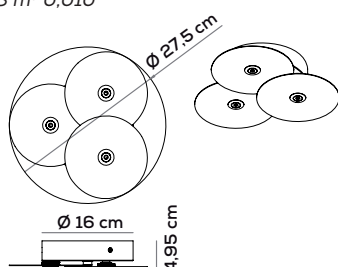

ROSONE 3 LUCI / CANOPY 3 LIGHTS SOLO PER VERSIONI CON CAVO DA INTERNO / ONLY FOR INDOOR CABLE VERSIONS (DRIVER NON INCLUSO MA INSERIBILE: 1pz CEDWSC00500 o 1pz CEDSCC00400 / DRIVER NOT INCLUDED BUT CAN BE INSERT: 1pc CEDWSC00500 or 1pc CEDSCC00400)

kg 1,28 m³ 0,010