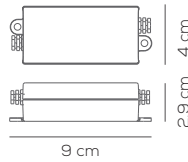

Drivers for Spillray LED 12V

ON/OFF