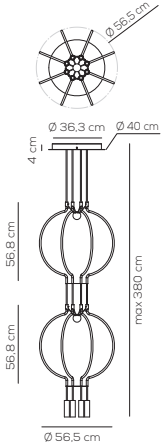

Liaison

Sara Moroni

Collezione di lampade a sospensione in metallo. Disponibile in vari colori e dimensioni. La sorgente luminosa è a LED integrato dimmerabile.

Collection consisting of metal suspended lamps. Available in several colors and sizes. Built-in dimmable LED light source.

SP LIAD P 8

kg 10,631 m³ 0,0948

LIAISON / DRIVER INCLUDED

Type	Article	Arch / Final & sphere finishes	Source	EURO
SP	LIAD P 8	NE black / NE black	LED 8 x 6,6W - optic ~ 40° beam 3000K* 2700K upon request	3.734,00
		NE black / OO matt gold		4.084,00
		OO matt gold / NE black		4.998,00

CE IP20 CRI>90 **LED** ~5368 lm* ~102 lm/W* 220-240Vac

example composition code SP LIAD P 8 NE NE LED

Casambi compatibile / Casambi compatible.