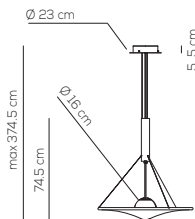

SP MAN 070

kg 4,36 m³ 0,382

MANTO / DRIVER INCLUDED

Type	Article	Colours	Finishings	Source	EURO
SP	MAN 070	GR light grey	XX	LED 15,3W - diffused beam 3000K*, 2700K 3500K upon request	1.332,0

CE IP20 CRI>90 dimmable 0/1-10V or Push 100-277VAC LED ~1924 lm* ~125 lm/W*

example composition code SP MAN070 GR XX LED
Casambi compatibile / Casambi compatible.