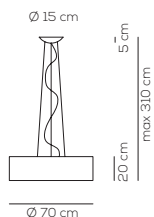

SP SKI 070

kg 10 m³ 0,33

SKIN / con illuminazione verso alto e basso / with upward and downward lighting

Type	Article	Colours (lampshade)	Colours (radial diffuser)	Source	EURO
SP	SKI 070 E27	BC white BA ivory white MA brown NE matt black	BC white BW warm white	E27 4 x Max 17,5W LED or 4 x Max 20W fluo	1.597,00

CE IP20 +LED 220-240V_{ac}

example composition code SP SKI070E27 MA BW