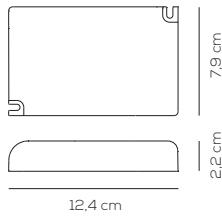

DRIVER 350mA DIMMABLE 1-10V, PUSH

Code	Product	W Max	Input	Output	Weight	EURO
CEDLTC00103	Dimmable 1-10V - Push	25	110-240V 50-60 Hz	350mA constant 2-74Vdc	net kg 0,15	139,00

Casambi compatibile / Casambi compatible.