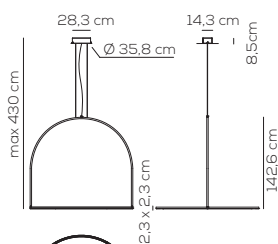

SP ULI 160

kg 18,8 m³ 0,6

U-LIGHT / downward lighting only / DRIVER INCLUDED

Type	Article	Colours	Code End	Source	EURO
SP	ULI 160 LED	AN anthracite grey RU rust brown	XX	LED 125W - diffused beam 3000K*, 2700K other CCT options available upon request	3.538,00

CE IP20 CRI90 LED ~9025 lm* 72 lm/W* 100-240Vac

example composition code SP ULI090LED RU XX

Casambi compatibile / Casambi compatible.

pannello fonoassorbente non disponibile / sound absorbing panel not available