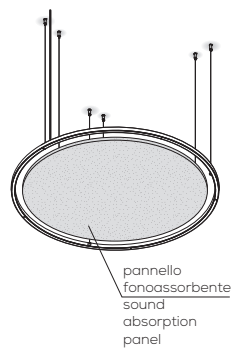

SP ULA 090 / 120 / 160 / 180