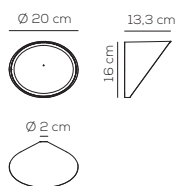

AP ORCHID

kg 1 m³ 0,02

ORCHID / applicazione a soffitto o a parete / application: both as ceiling or wall lamp

Type	Article	Colours	Code End	Source	EURO
AP	ORCHID	BC white	XX	LED 15W - diffused beam 3000K* 2700K upon request	229,00
		SA sand			
		AN anthracite grey			
		GE greige limited edition			

CE IP20 CRI90 220-240V_{AC} LED ~1375 lm* ~91,6lm/W*

example composition code AP ORCHID SA XX LED

Casambi compatibile / Casambi compatible.