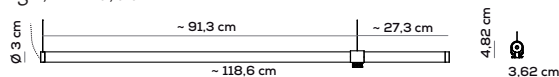

TUBO IN VETRO 118,6cm + CAVO ACCIAIO (3m) SU PUNTO DI CONNESSIONE + CAVO ACCIAIO (3m) + 1 PUNTO DI CONNESSIONE / GLASS TUBE 118,6cm + STEEL CABLE (3m) ON CONNECTION POINT + STEEL CABLE (3m) + 1 CONNECTION POINT

EURO 596,00

example composition code AC TU C C (30)* X X BI 1 (PG)*

kg 1,2 m³ 0,007