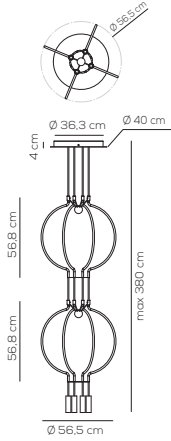

Collection consisting of metal suspended lamps. Available in several colors and sizes. Built-in dimmable LED light source.

SP LIAD P 4

kg 7,355 m³ 0,0948

LIAISON / DRIVER INCLUDED

Type	Article	Arch / Final & sphere finishes	Source	EURO
SP	LIAD P 4	NE black / NE black	LED 4 x 6,6W - optic ~ 40° beam 3000K* 2700K upon request	2.078,00
		NE black / OO matt gold		2.263,00
		OO matt gold / NE black		2.714,00