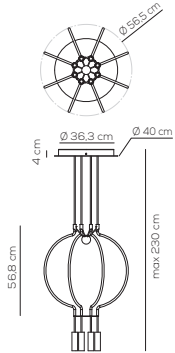

Liaison

Sara Moroni

Collezione di lampade a sospensione in metallo. Disponibile in vari colori e dimensioni. La sorgente luminosa è a LED integrato dimmerabile.

Collection consisting of metal suspended lamps. Available in several colors and sizes. Built-in dimmable LED light source.

SP LIAI P 8

kg 7,914 m³ 0,1196

LIAISON / DRIVER INCLUDED

Type	Article	Arch / Final & sphere finishes	Source	EURO
SP	LIAI P 8	NE black / NE black	LED 8 x 6,6W - optic ~ 40° beam 3000K* 2700K upon request	2.599,00
		NE black / OO matt gold		2.860,00
		OO matt gold / NE black		3.237,00

IP20 CRI>90 **LED** ~5368 lm* ~102 lm/W* 220-240Vac

example composition code SP LIAI P 8 NE NE LED

Casambi compatibile / Casambi compatible.