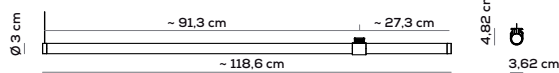

Paralela

Nahtrang Studio

Collezione composta da lampade in vetro modulari e multidimensionali a sospensione, parete e soffitto; lampade da terra e tavolo.

Collection composed of: modular and multidimensional suspensions, wall and ceiling lamps; floor and table lamps, made of glass.

Sospensione orizzontale / Horizontal suspension 118,6cm - 1 punto di connessione / 1 connection point

PARALELA HORIZONTAL SUSPENSION - GLASS TUBE 118,6cm 1 CONNECTION POINT (DRIVER NOT INCLUDED)

Type	Article	Steel cable on connection point	Steel cable external cap	CCT	Electrical cable	Code	Size	Connection point	Colours	LED - Source
AC	TU	X without/ senza	C with/con	27 2700K	X without/ senza	X	BI 118,6cm	1	BC white	~19W (~1418lm)
		C with/con		30 3000K	E with/con				ER earth red	
					GE greige					
					NE black					
								PG pine green limited edition		

IP20 CR>90 24Vdc **LED**

example composition code AC TU C C (27)* X X BI 1 (PG)* ( )* CCT e Colori non influiscono sui prezzi / CCT and Colours have no impact on prices

kg 1 m³ 0,007