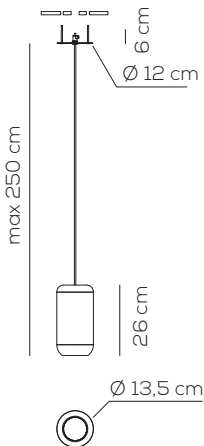

SP URBA M I (RECESSED)

kg 2,1 m³ 0,025

URBAN / solo con illuminazione verso il basso / downward lighting only

Type	Article	Colours	Finishing	Source	EURO
SP	URBA M I	BC wrinkled white	XX	LED 15W - diffused beam 3000K* 2700K 4000K	367,00
		BR matt bronze			380,00
		NI matt nickel			380,00

CE IP20 CRI90 220-240VAC LED ~1375 lm* ~92 lm/W*

foro - hole 1 x Ø 3 cm + 2 x Ø 1,4 cm / profondità min - min depth 10 cm

example composition code SP URBAMI BR XX LED
Casambi compatibile / Casambi compatible.