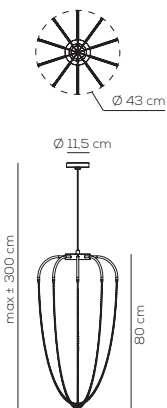

CE IP20 CRI90 220-240VAC **LED** ~1375 lm* ~92 lm/W*

example composition code SP ALYS34 AN OT LED

SP ALYS 43

kg 3,2 m³ 0,06

ALYSOID

Type	Article	Colours	Catene / chains	Source	EURO
SP	ALYS 43	AN anthracite grey wrinkled	NI black polished nickel	LED 15W - diffused beam 3000K*, 2700K upon request	958,00
			OT natural brass		790,00