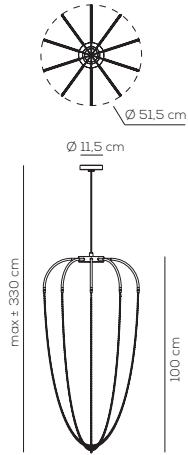

Alysoid

Ryosuke Fukusada

Collezione di lampade a sospensione in alluminio e/o ottone. Disponibile in diverse finiture e dimensioni.
La sorgente luminosa è a LED integrato dimmerabile.

Collection consisting of aluminium and/or brass suspended lamps. Available in different finishes and sizes.

SP ALY 51 P

kg 3,7 m³ 0,11

ALYSOID

Type	Article	Colours	Catene / chains	Source	EURO
SP	ALY 51 P	AN anthracite grey wrinkled	NI black polished nickel	LED 15W - diffused beam 3000K*, 2700K upon request	1.033,00
			OT natural brass		840,00

IP20 CRI90 220-240VAC **LED** ~1375 lm* ~92 lm/W*

example composition code SP ALY51P AN OT LED