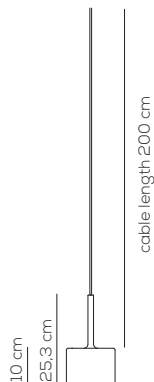

Spillray Plus

Manuel Vivian

Collezione composta da plafoniere e lampade a sospensione in vetro con montatura in metallo cromato per interni ed esterni. Disponibile in vari colori e dimensioni. Sorgente luminosa a LED integrata.

Collection consisting of glass ceiling and pendant lamps with chrome-plated metal frames for indoors and outdoors. Available in various colors and sizes. Integrated LED light source.

INDOOR ↔ OUTDOOR

SP SPILL G

kg 0,47 m³ 0,042

SPILLRAY PLUS INDOOR & OUTDOOR / DRIVER NOT INCLUDED

Type	Article	Colours	Finish	Source	EURO
SP	SPILL G	CS crystal	CR chrome	INT Integrated LED 2,2W ~3300K*	280,00
		GR grey			328,00
		BR metallic bronze			398,00
		RS red^{LS}			315,00
		AR orange^{LS}			315,00

200mA 11Vdc **LED** ~128 lm* ~58 lm/W*
example composition code SP SPILLG CS CR INT

LS: stock limitato / limited stock.

** Attività test in corso / Testing activities in progress.

optional for more info see page 195

CEDWSC00500	dimmbale DALI - Dim Push driver - Max 12W - IP20 casambi compatible	53,00
CEDSCC00400	dimmbale ELV - TRIAC - 0 - 10V/1 -10V driver - Max 10W - IP20 casambi compatible	51,00