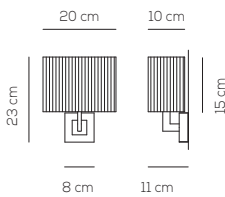

AP CLAV BR

kg 1,5 m³ 0,03

CLAVIUS

Type	Article	Colours	Finish	Source	EURO
AP	CLAV BR	BC white	XX chrome	E14 1 x Max 6,5W LED or 1 x Max 42W halogen	378,00
		TA tobacco	OR gold		416,00
		SA sand			

CE IP20 +LED 220-240V_{ac}

example composition code AP CLAVBR SA OR E14