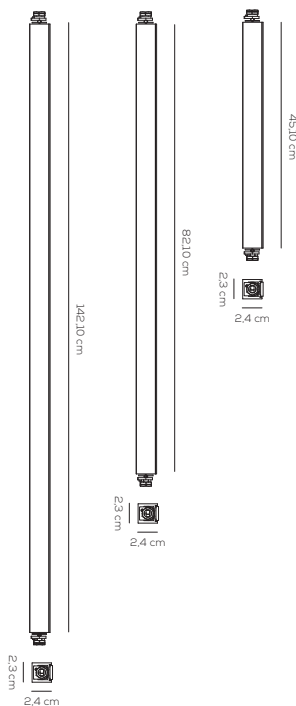

Poses

Axolight Lab

Lampada modulare in alluminio, da soffitto, parete e sospensione, che consente la creazione di innumerevoli forme geometriche.

Aluminum modular pendant, wall and ceiling fixture which allows the creation of countless geometrical shapes.

COLOURS

POSES

kg 1,04 - 0,60 - 0,33

POSES

Type	Article	Length	CCT	Light	Colours	LED - Source	EURO
AC	POSES	0451	3000K*	ON light	DW desert white	8,6W ~840lm* ~97lm/W*	299,00 on 214,00 off
		0821		OFF no light	GE greige	16,5W ~1608lm* ~97lm/W*	378,00 on 238,00 off
		1421			LA laguna aqua	29,5W ~2867lm* ~97lm/W*	500,00 on 292,00 off
					ER earth red		
					NE intense black		

CE IP20 CRI90 24Vdc LED

example composition code AC POSES 0821 ON LA
3500K, 2700K available upon request