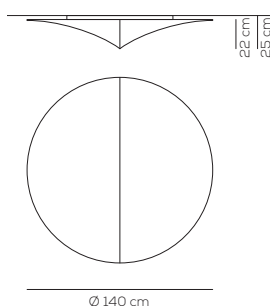

PL NEL 140

kg 6 m³ 0,5

Limited stock

NELLY / tessuto INCLUSO / fabric INCLUDED

Type	Article	Colours	Finish	Source	EURO
PL	NEL 140	BC white FB white pattern FA ivory pattern	XX white metal	E27 4 x Max 16W LED or 4 x Max 70W halogen	853,00

IP20 +LED

220-240V_{ac}

example composition code PL NEL140 BC XX E27

TESSUTI SUPPLEMENTARI SU RICHIESTA / ADDITIONAL FABRICS UPON REQUEST:

TSPLNELLY140BC	white	295,00
TSPLNELLY140FB	white pattern	295,00
TSPLNELLY140FA	ivory pattern	295,00

Nelly straight

Manuel Vivian

Collezione di lampade da soffitto e parete, con struttura metallica e rivestimento in tessuto elasticizzato, sfoderabile e lavabile. Disponibile in vari colori e dimensioni.

Collection consisting of ceiling or wall lamps, with metal frame and removable, washable elastic fabric covering. Available in several colours and sizes.