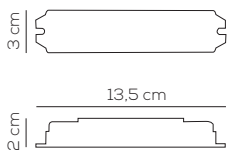

Dimmable ELV - TRIAC - 0-10V/ 1-10V

DRIVER 350mA DIMMABLE ELV, TRIAC, 0-10V/1-10V

Code	Product	W Max	Input	Output	Weight	EURO
CEDSCC00400	Dimmable ELV, TRIAC 0-10V/1-10V	10	100-277Vac 50-60 Hz	350mA 3-29Vdc	net kg 0,076	51,00

Casambi compatibile / Casambi compatible.