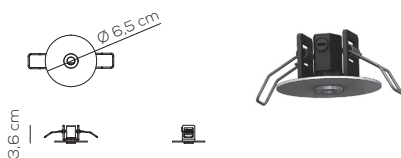

CANOPY FOR RECESSED SYSTEM (DRIVER NOT INCLUDED)

kg 0,20

Code

ACCANOPYIN001

Colours

BC white

EURO

57,00