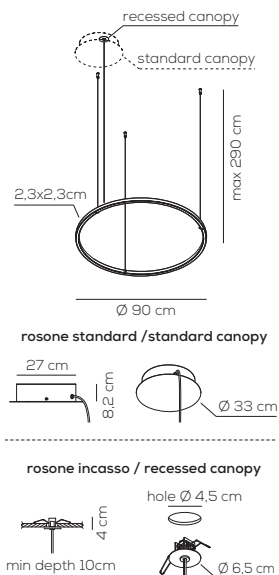

U-Light

Timo Ripatti

Collezione composta da lampade da parete, soffitto e sospensione in alluminio.
Disponibile in due colori e dimensioni. Sorgente luminosa a LED integrato dimmerabile.
Disponibile con opzione fonoassorbente.

Collection consisting of wall, ceiling and suspended lamps in aluminium. Available in two colours and sizes. Built-in LED dimmable light source. Available with sound-absorbing panel option.

SP ULA 090 canopy SP ULA 090 recessed

canopy kg 5,8 m³ 0,128
recessed kg 2,5 m³ 0,126

Installazione downlight o uplight.
Downlight or uplight mounting.

U-LIGHT / suspension with canopy / DRIVER INCLUDED

Type	Article	Colours	Version	Source	EURO
SP	ULA 090 LED	AN anthracite grey RU rust brown	XX standard canopy	LED 63W - diffused beam 3000K*, 2700K other CCT options available upon request	2.118,00

CE IP20 CRI90 LED ~5158 lm* 82 lm/W* 100-240VAC

Casambi compatibile / Casambi compatible.

U-LIGHT / recessed suspension lamp / DRIVER NOT INCLUDED

Type	Article	Colours	Version	Source	EURO
SP	ULA 090 LED	AN anthracite grey RU rust brown	IN recessed canopy	LED 54W - diffused beam 3000K*, 2700K 24VDC other CCT options available upon request	1.890,00

CE IP20 CRI90 LED ~5158 lm* 951 lm/W* 24Vdc

foro - hole Ø 4,5 cm / profondità min - min depth 10 cm

example composition code SP ULA090LED AN IN

Casambi compatibile / Casambi compatible.

optional for more info see page 194

	CEDMWC00202	dimmmable 1-10V 24VDC driver max 80W casambi compatible	139,00
	CEDMWC00204	dimmmable DALI 24VDC driver max 75W casambi compatible	139,00

KITFASPULA090AV opzione fonoassorbente avorio / sound absorbing option ivory.
For more information see page 165

775,00

Equivalent Sound Absorption Area (A) in m² per lamp

FREQUENCY	125 HZ	250 HZ	500 HZ	1000 HZ	2000 HZ	4000 HZ	8000 HZ	125-8000 HZ	500-2000 HZ
A	0,02	0,18	0,57	1,11	1,11	1,15	1,04	0,74	0,93