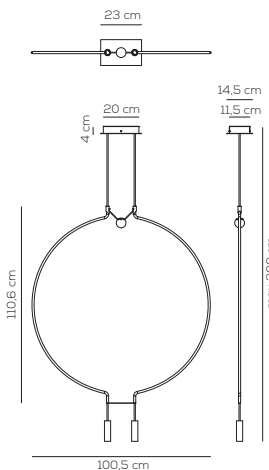

SP LIAI G 2

kg 2,734 m³ 0,16

LIAISON / DRIVER INCLUDED

Type	Article	Arch / Final & sphere finishes	Source	EURO
SP	LIAI G 2	NE black / NE black	LED 2 x 6,6W - optic ~ 40° beam 3000K* 2700K upon request	880,00
		NE black / OO matt gold		958,00
		OO matt gold / NE black		1.252,00

CE IP20 CRI>90 **LED** ~1342 lm* ~102 lm/W* 220-240VAC

example composition code SP LIAI G 2 OO NE LED
Casambi compatibile / Casambi compatible.