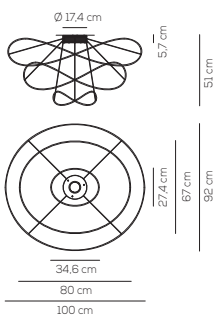

PL HOOPS 3

kg 4 m³ 0,43

HOOPS

Type	Article	Colours / Finish	Source	EURO
PL	HOOPS 3	BC white/ BC white	LED 16W - diffused beam 3000K other CCT options available upon request	1.006,00
		NE black/ NE black		1.006,00
		OR gold / OR gold		1.238,00
		CR chrome / CR chrome		1.157,00

CE IP20 CRI90 220-240VAC LED ~1430 lm 89 lm/W

example composition code PL HOOPS3 OR OR LED

Casambi compatibile / Casambi compatible.