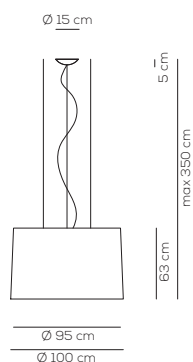

Velvet

Manuel Vivian

Collezione di lampade a sospensione e da soffitto con paralume troncoconico in tessuto ignifugato. Disponibile in vari colori e dimensioni.

Collection of ceiling and suspended lamps. The cone-shaped lampshade is covered with a flame-retardant. Available in several colours and sizes.

SP VEL 100

kg 17,5 m³ 1,16

VELVET / diffusore INCLUSO, con illuminazione verso alto e basso / diffuser INCLUDED, with upward and downward lighting

Type	Article	Colours (lampshade)	Colour (Radial diffuser)	Source	EURO
SP	VEL 100 E27	BC ice white BA ivory white BL blue MA brown NE black	BC white BW warm white	E27 4 x Max 17,5W LED or 4 x Max 57W halogen	3.431,00

CE IP20 +LED 220-240V_{ac}

example composition code SP VEL100E27 MA BC

Equivalent Sound Absorption Area (A) in m² per lamp

FREQUENCY	125 HZ	250 HZ	500 HZ	1000 HZ	2000 HZ	4000 HZ	8000 HZ	125-8000 HZ	500-2000 HZ
A	0,58	0,89	0,95	0,85	0,87	1,27	1,87	1,04	0,89