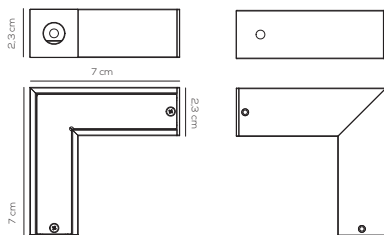

CORNER CONNECTION

kg 0,17

Code	Colours	EURO
ACANGOLO90001	DW desert white	UPON REQUEST
	GE greige	
	LA laguna aqua	
	ER earth red	
	NE intense black	

example composition code ACANGOLO90001 DW