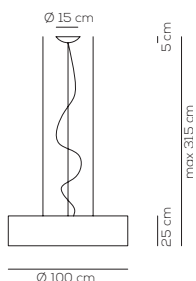

Collection consisting of ceiling and suspended lamps. The lampshade is realized with eco-leather. Available in several colours and sizes. Screw light bulb or built-in dimmable LED light source.

SP SKI 100 LED