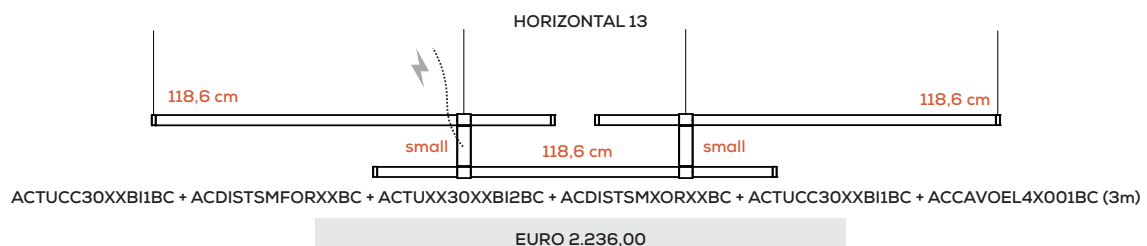

Si può scegliere quale cintura avrà l'entrata cavo elettrico (cavo a 4 poli) /
You can choose which belt will have the electric cable (4-pole cable) entry