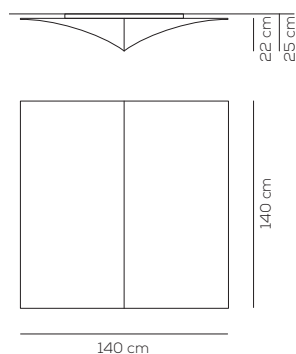

PL NE S 140

kg 6 m³ 0,5

Limited stock

NELLY / tessuto INCLUSO / fabric INCLUDED

Type	Article	Colours	Finish	Source	EURO
PL	NE S 140	FB white pattern FA ivory pattern	XX white metal	E27 4 x Max 16W LED or 4 x Max 70W halogen	859,00

IP20 +LED

220-240V_{ac}

example composition code PL NE S 140 BC XX E27

TESSUTI SUPPLEMENTARI SU RICHIESTA / ADDITIONAL FABRICS UPON REQUEST:

TSPLNELLYQ140FB	white pattern	295,00
TSPLNELLYQ140FA	ivory pattern	295,00