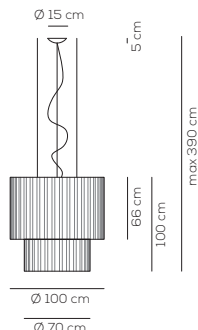

Skirt

Manuel Vivian

Collezione di lampade da soffitto e a sospensione con paralume in tessuto riciclato. Disponibile in varie dimensioni e colori, anche con tessuto esterno retato nero.

Collection of ceiling and suspended lamps in recycled fabric, available in several sizes and colours. The fabric can also come in a double-layer version with an exterior black net fabric.

SP SK 100 2 LED

SKIRT / with upward and downward lighting / diffuser INCLUDED / DRIVER INCLUDED

Type	Article	Exterior Net	Fabric Colours	Source	EURO
SP	SK 100 2 LED	XX no black net	BC white	LED 98W - diffused beam 3000K* 4000K upon request	4.320,00 + black net 5.717,00
		NE black net	AR orange		4.680,00 + black net 6.077,00
			BL blue		4.680,00 + black net 6.077,00
			GR light grey		4.680,00 + black net 6.077,00
			RS red		4.680,00 + black net 6.077,00
			VE light green		4.680,00 + black net 6.077,00

CE IP20 CRI90 LED ~10719 lm* 109 lm/W* 110-240Vac

example composition code SP SK1002LED NE BC

Casambi compatibile / Casambi compatible.

Equivalent Sound Absorption Area (A) in m² per lamp

FREQUENCY	125 HZ	250 HZ	500 HZ	1000 HZ	2000 HZ	4000 HZ	8000 HZ	125-8000 HZ	500-2000 HZ
A	0,32	1,17	1,58	1,81	1,98	2,21	3,31	1,77	1,79

Equivalent Sound Absorption Area (A) in m² per lamp (with black net)

FREQUENCY	125 HZ	250 HZ	500 HZ	1000 HZ	2000 HZ	4000 HZ	8000 HZ	125-8000 HZ	500-2000 HZ
A	0,47	0,98	1,67	2,23	2,49	2,78	4,03	2,09	2,13