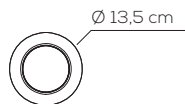

standard canopy

recessed canopy

PL URBAN P

kg 1,6 m³ 0,02

URBAN

Type	Article	Colours	Finishing	Source	EURO
PL	URBAN P	BC wrinkled white	XX	LED 15W - diffused beam 3000K* 2700K 4000K	218,00
		BR matt bronze			245,00
		NI matt nickel			245,00