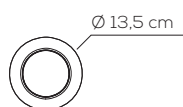

standard canopy

recessed canopy

PL URBAN P

kg 1,6 m³ 0,02

8,3 cm

Ø 13,5 cm

URBAN / driver not included

Type	Article	CCT	Colours	Source (LCC)	EURO
PL	URBAN P	1X 2700K	BC wrinkled white	LCC 17,5W - diffused beam	193,00
		2X 3000K*	BR matt bronze		220,00
		3X 3500K	NI matt nickel		220,00