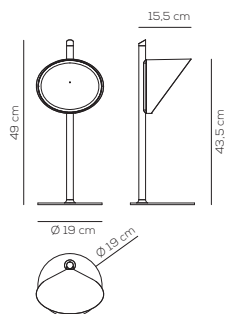

Orchid

Rainer Mutsch

Collezione composta da lampade da parete, soffitto, sospensione, terra e tavolo in alluminio e acciaio. Disponibile in tre colori. La sorgente luminosa è a LED integrato dimmerabile.

Collection consisting of aluminium and steel wall, ceiling, suspended, floor and table lamps. Available in three colours. Built-in dimmable LED light source.

LT ORCHID

kg 2,5 m³ 0,07

ORCHID / DIMMER INCLUDED

Type	Article	Colours	Code End	Source	EURO
LT	ORCHID	BC white SA sand AN anthracite grey	XX	LED 6,5W - diffused beam 3000K* 2700K upon request	498,00

IP20 CRI90 110-240VAC ~671 lm* ~103lm/W

example composition code LT ORCHID BC XX LED