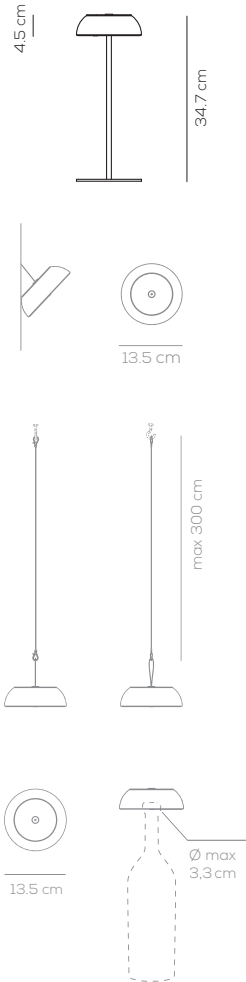

Float

Mario Alessiani

INDOOR ↔ OUTDOOR

Lampada multifunzionale portatile a batteria, con sorgente a led integrata, adatta per interni ed esterni. Struttura realizzata in alluminio e acciaio inox con diffusore in PC ad alta efficienza. Dimmerabile a 5 livelli. Autonomia 9h con kit batterie sostituibili e ricaricabili per almeno 500 cicli, alla massima efficienza.

Multifunctional mobile battery lamp with integrated led source, for indoor and outdoor applications. Aluminum and stainless steel structure, high efficiency PC diffuser. Dimmable 5 steps. 9 hours runtime with replaceable battery kit with at least 500 recharging cycles, at maximum efficiency.

LT FLOAT

kg 1 m³ 0,007

FLOAT INDOOR & OUTDOOR / table lamp / wall lamp / suspension lamp / for installation on bottles

Type	Article	Colours / Finish	Source	EURO
LT	FLOATX	BC white / BC white	LED 3,5W - diffused beam 2700K	260,00
		LA laguna aqua / BC white		
		NE black / NE black		
		GE concrete - greige / CO concrete - greige		
		MD mauve dust / BC white		
		BL blue / BC white^{LS}		
		CG concrete green / CO concrete grey^{LS}		

5 steps IP55 CRI 80 Li-Ion battery 500 cycles 9 hours **LED** ~200 lm* 57.14 lm/W*

example composition code LT FLOATX MD BC LED

LS: stock limitato / limited stock.