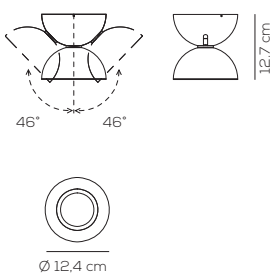

Dodot

Simone Micheli

Lampada da soffitto o parete con struttura in alluminio e acciaio.
Sorgente luminosa orientabile. LED integrato dimmerabile.

*Ceiling or wall lamp with aluminum and steel frame. The lighting source can be adjusted.
Built-in dimmable LED source.*

kg 0,9 m³ 0,02

DODOT / DRIVER INCLUDED

Type	Article	Colours	Beam - degrees	Source	EURO
FA	DOD9 30	BC white	15°	LED 17,4 W - 3000K*	318,00
		BL blue^{LS}			
		NE black			
		CG concrete green^{LS}			
		MD mauve dust			

Type	Article	Colours	Beam - degrees	Source	EURO
FA	DOD9 27	BC white	15°	LED 17,4 W - 2700K*	318,00
		BL blue^{LS}			
		NE black			
		CG concrete green^{LS}			
		MD mauve dust			

IP20 CRI:90 220-240VAc **LED** ~2100 lm* ~120 lm/W*

example composition code FA DOD930 NE 15 LED

Casambi compatibile / Casambi compatible.

LS: stock limitato / limited stock.