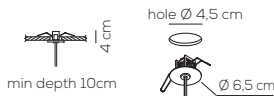

canopy kg 10,5 m³ 0,330
recessed kg 5,4 m³ 0,310

Installazione downlight o uplight.
Downlight or uplight mounting.

rosone standard / standard canopy

rosone incasso / recessed canopy

U-LIGHT / suspension with canopy / DRIVER INCLUDED