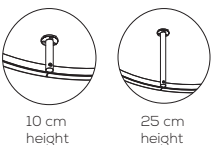

altezze disponibili
available heights

10 cm
height

25 cm
height

U-LIGHT / h10 cm or h25 cm recessed ceiling lamp / DRIVER NOT INCLUDED

Type	Article	Colours	Version	Source	EURO
PL	UL 1 090 LED (h10 cm)	AN anthracite grey	IN recessed canopy	LED 54W - diffused beam 3000K*, 2700K 24VDC other CCT options available upon request	1.874,00
	UL 2 090 LED (h25 cm)	RU rust brown			1.890,00

CE IP20 CRI90 ~5158 lm* 95 lm/W* 24Vdc

foro - hole Ø 4,5 cm / profondità min - min depth 10 cm

Installazione come plafoniera (downlight o uplight) oppure applique (con illuminazione verso la superficie di installazione).
Application: both as ceiling (downlight or uplight mounting) or wall lamp (only wallward light).

example composition code PL UL1090LED RU IN
Casambi compatibile / Casambi compatible.

optional for more info see page 194

	CEDMWC00202 dimmable 1-10V 24VDC driver max 80W x1 pcs casambi compatible	139,00
	CEDMWC00204 dimmable DALI 24VDC driver max 75W x1 pcs casambi compatible	139,00

	KITFAPLUL090IAV opzione fonoassorbente avorio / sound absorbing option ivory. For more information see page 165	704,00

Equivalent Sound Absorption Area (A) in m² per lamp

FREQUENCY	125 HZ	250 HZ	500 HZ	1000 HZ	2000 HZ	4000 HZ	8000 HZ	125-8000 HZ	500-2000 HZ
A	0,01	0,11	0,32	0,68	0,63	0,63	0,58	0,42	0,54