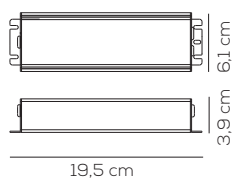

DRIVER 24V

Code	Product	W Max	Input	Output	Weight	EURO
CEDMWC00202	Dimmable 1-10V	80	100-305Vac 50-60 Hz	24VDC constant 3,4A	net kg 0,9	139,00

Casambi compatibile / Casambi compatible.