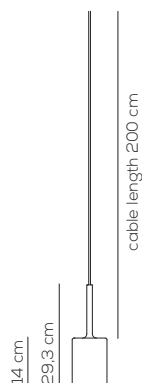

SP SPILL M

kg 0,44 m³ 0,025

SPILLRAY PLUS INDOOR & OUTDOOR / DRIVER NOT INCLUDED

Type	Article	Colours	Finish	Source	EURO
SP	SPILL M	CS crystal	CR chrome	INT Integrated LED 2,2W ~3300K*	251,00
		GR grey			300,00
		BR metallic bronze			357,00
		RS red^{LS}			287,00
		AR orange^{LS}			287,00

CE IP55** CRI>90 dimmable 200mA 11Vdc LED ~128 lm* ~58 lm/W*
example composition code SP SPILLM GR CR INT

LS: stock limitato / limited stock.

** Attività test in corso / Testing activities in progress.