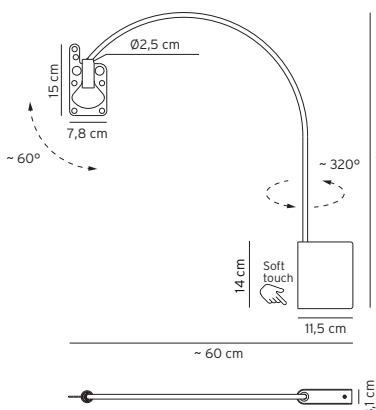

AP BUL-B | Limited Edition

kg 1,15 m³ 0,10

BUL-BO WALL / DRIVER INCLUDED

Type	Article	CCT	Body Colours	Bag Finishing	Source	EURO
AP	BUL-B	1 2700K	CR chrome	NE nero/black	XXX LED ~4.3 W	660,00
		2 3000K*	NE intense black			563,00

CE IP20 CRI>90 dimmable 100-240Vac LED ~523 lm* ~122 lm/W*

example composition code AP BUL-B 1 NE NE XXX