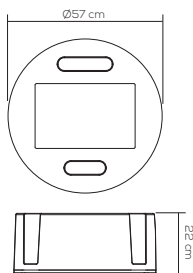

DIMMABLE 0/1-10V PUSH

DRIVER 700mA DIMMABLE 0/1 - 10V, PUSH

Code	Product	W Max	Input	Output	Weight	EURO
CEDLTC00127	Dimmable 0/1 - 10V Push	9	220-240V 50-60 Hz	700mA constant 14 Vdc	net kg 0,47	61,00

Casambi compatibile / Casambi compatible.