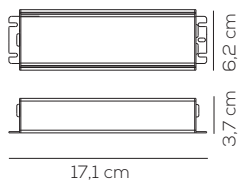

Paralela Drivers ○○○○

Dimmable 1-10V

DRIVER 24V

Code	Product	W Max	Input	Output	Weight	EURO
CEDMWC00206	Dimmable 1-10V	40	100-305Vac 50-60 Hz	24VDC constant 3,2A	net kg 0,8	121,00

Casambi compatibile / Casambi compatible.