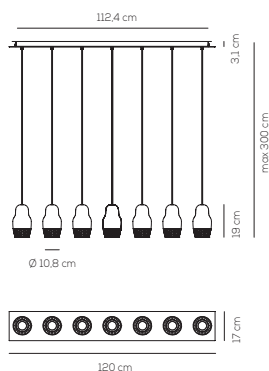

SP FEDOR 7

kg 11 m³ 0,25

Limited stock

FEDORA

Type	Article	Colours	Finish	Source	EURO
SP	FEDOR 7	BC white + glass	BC white varnished metal	GU1 GU10 LED 7 x Max 5,5W only LED bulbs	1.817,00
		RO rose gold^{LS} + glass			1.882,00
		BR bronze + glass			1.882,00
		CR chrome + glass			1.882,00

CE IP20 LED 220-240VAC

example composition code SP FEDOR7 CR BC GU1

LS: stock limitato / limited stock.