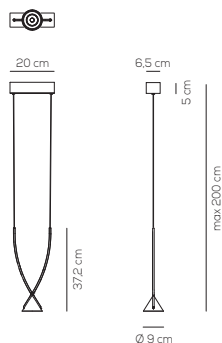

Jewel

Yonoh

Collezione di lampade a sospensione in alluminio con arco in nylon e fibre di vetro da riciclo. Disponibile in colore nero e quattro versioni. La sorgente luminosa è a LED integrato dimmerabile o non dimmerabile.

Collection of aluminum suspended lamps with nylon arch and recycled glass fibers. Available in four pre-defined configurations in black color. Built-in dimmable or not dimmable LED light source.

COLOUR

SP JEWE / JEWD 01

kg 0,9 m³ 0,039

JEWEL / DRIVER INCLUDED DIMMABLE

Type	Article	Colours / Finish	Source	EURO
SP	JEWD 01	NE black / NE black GE greige / NE black	LED 6,5W - optic ~ 38° beam 3000K*, 2700K, 3500K dimmable	354,00

CE IP20 CRI>90 dimmable 0/1-10V or Push LED ~671 lm* ~103 lm/W* 220-240Vac

example composition code SP JEWD 01 NE NE LED
Casambi compatibile / Casambi compatible.