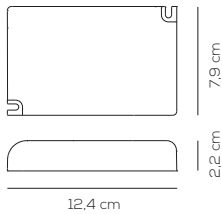

DIMMABLE 1-10V DALI - PUSH

DRIVER 350mA DIMMABLE 1-10V, DALI, PUSH

Code	Product	W Max	Input	Output	Weight	EURO
CEDLTC00104	Dimmable 1-10V - DALI - Push	25	110-240V 50-60 Hz	350mA constant 2-74Vdc	net kg 0,15	145,00

Casambi compatibile / Casambi compatible.