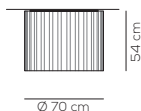

PL SKR 070

kg 5,5 m³ 0,43

SKIRT / diffusore INCLUSO / diffuser INCLUDED

Type	Article	Exterior Net	Fabric Colours	Source	EURO
PL	SKR 070 E27	XX no black net	BC white	E27 1 x Max 175W LED or 1 x Max 70W halogen	1.393,00 + black net 2.030,00
		NE black net	AR orange		1.488,00 + black net 2.125,00
			BL blue		1.488,00 + black net 2.125,00
			GR light grey		1.488,00 + black net 2.125,00
			RS red		1.488,00 + black net 2.125,00
			VE light green		1.488,00 + black net 2.125,00

CE IP20 +LED 220-240Vac

example composition code PL SKR070E27 XX GR