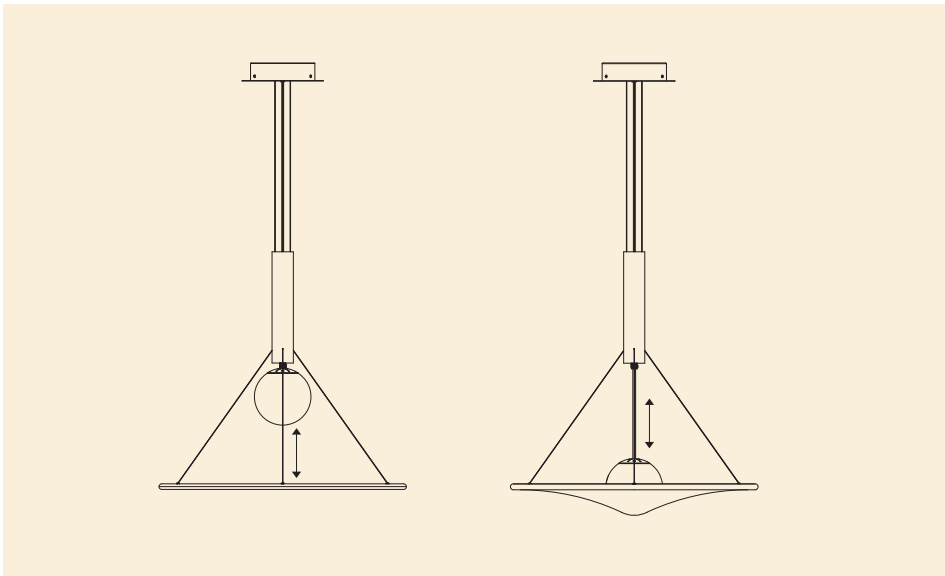

MANTO / DRIVER INCLUDED

Type	Article	Colours	Finishings	Source	EURO
SP	MAN 180	GR light grey	XX	LED 24.6W - diffused beam 3000K*, 2700K 3500K upon request	1.670,00

IP20 CRI>90 dimmable 0/1-10V or Push 100-277VAC **LED** ~2911 lm* ~118 lm/W*

example composition code **SP MAN 180 GR XX LED**

Casambi compatibile / Casambi compatible.