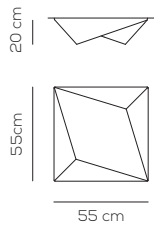

PL UKIYO P

kg 1,7 m³ 0,06

UKIYO / tessuto INCLUSO - applicazione a soffitto o a parete / fabric INCLUDED - application: both as ceiling or wall lamp

Type	Article	Colours	Finish	Source	EURO
PL	UKIYO P	BC white^{LS}	XX white metal	E27 3 x Max 7W LED or 3 x Max 42W halogen	414,00

CE IP20 +LED 220-240V_{ac}

example composition code PL UKIYOP BC XX E27