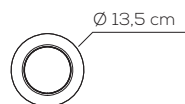

PL URBAN M

kg 1,3 m³ 0,02

URBAN

Type	Article	Colours	Finishing	Source	EURO
PL	URBAN M	BC wrinkled white	XX	LED 15W - diffused beam 3000K* 2700K 4000K	272,00
		BR matt bronze			289,00
		NI matt nickel			289,00

CE IP20 CRI90 220-240VAC LED ~1375 lm* ~92 lm/W*

example composition code PL URBANM NI XX LED

Casambi compatibile / Casambi compatible.