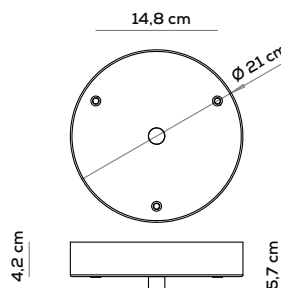

ROSONE 3 / CANOPY 3

(DRIVER NON INCLUSO MA INSERIBILE / DRIVER NOT INCLUDED BUT CAN BE INSERT)

kg 0,9 m³ 0,025

Code	Colours	EURO
ACCANOPYTO003	BC white	164,00
	ER earth red	
	GE greige	
	NE black	
	PG pine green limited edition	

example composition code ACCANOPYTO003 ER