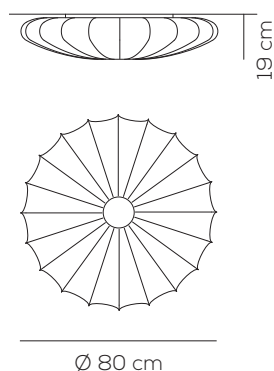

PL MUSE 80

kg 4 m³ 0,13

MUSE / tessuto INCLUSO, kit lente per E27 NON INCLUSO / fabric INCLUDED, glass diffuser kit for E27 NOT INCLUDED
/ applicazione a soffitto o a parete / application: both as ceiling or wall lamp

Type	Article	Colours	Code	CCT	Source	EURO
PL	MUSE 80	BC white	X	X	E27 3 x Max 16W LED or 3 x Max 70W halogen	E27: 492,00 L01: 625,00 L02: 744,00
		FI flower	X	1 2700K	L01 LED 15W 2700K: ~1260lm 3000K: ~1375lm	E27: 695,00 L01: 775,00 L02: 893,00
		ST sticks	X	2 3000K	L02 LED 30W 2700K: ~2520lm 3000K: ~2750lm	E27: 695,00 L01: 775,00 L02: 893,00
		MC multicolour				E27: 695,00 L01: 775,00 L02: 893,00

CE IP20 CRI>90 220-240V_{ac} **LED**

example composition code **PL MUSE80 BC X1 L01**

KPLMUSE optional: kit lente **solo** per E27 con lampadina LED
optional: glass diffuser kit **only** for E27 when mounting LED bulb

149,00

Casambi compatibile / Casambi compatible.

TESSUTI SUPPLEMENTARI SU RICHIESTA / ADDITIONAL FABRICS UPON REQUEST:

TSPLMUSE80	white	169,00
TSPLMUSE80FI	flower	312,00
TSPLMUSE80ST	sticks	312,00
TSPLMUSE80MC	multicolour	312,00

Vedi pagina 185 per colori in stock limitato / see page 185 for limited stock colors