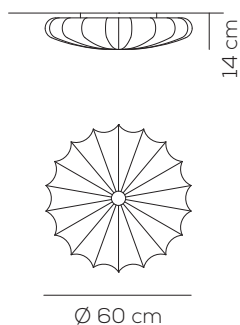

Collection consisting of ceiling and wall lamps with metal frame and removable, washable elastic fabric covering. Available in several colours and sizes.

Limited stock
colours

PL MUSE 60

kg 1,5 m³ 0,09

MUSE / tessuto INCLUSO / fabric INCLUDED
/ applicazione a soffitto o a parete / application: both as ceiling or wall lamp