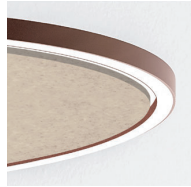

rust brow ring & warm white panel

The panels are:

Ø590mm weight 1.3 Kg 0.107 m³
Ø790mm weight 1.9 Kg 0.166 m³
Ø1090mm weight 3.1 Kg 0.32 m³

Thickness: 40mm
Sound absorption factor: about 0.6
Fire resistance: B-S1, d0 (EN13501)
Emissions (SP Ref. F122842): odor free, emits no gases

PL UL X 090 / 120 / 160 / 180