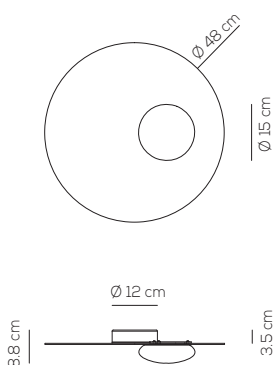

PL KWIC 48

kg 2,25 m³ 0,074

KWIC / DRIVER INCLUDED / applicazione a soffitto o parete / application: both as ceiling or wall lamp

Type	Article	Colours	Finishings	Source	EURO
PL	KWIC 48	NE intense black	XX	LED 18W - diffused beam 3000K*, 2700K, 3500K upon request	567.00
		BR transparent bronze			618.00
		BC white			567.00

CE IP20 CRI>90 110-240VAc LED ~2255 lm* ~125 lm/W*

example composition code PL KWIC 48 NE XX LED
Casambi compatibile / Casambi compatible.