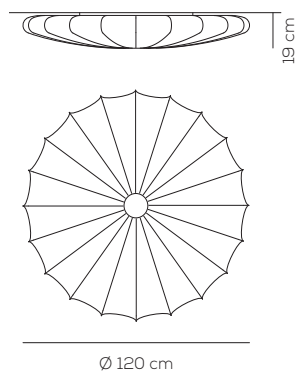

Collection consisting of ceiling and wall lamps with metal frame and removable, washable elastic fabric covering. Available in several colours and sizes.

Limited stock
colours

PL MUS 120

kg 7 m³ 0,31

MUSE / tessuto INCLUSO, kit lente per E27 NON INCLUSO / fabric INCLUDED, glass diffuser kit for E27 NOT INCLUDED / applicazione a soffitto o a parete / application: both as ceiling or wall lamp