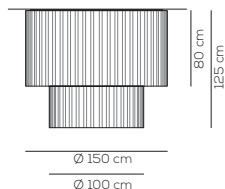

Skirt

Manuel Vivian

Collezione di lampade da soffitto e a sospensione con paralume in tessuto riciclato. Disponibile in varie dimensioni e colori, anche con tessuto esterno retato nero.

Collection of ceiling and suspended lamps in recycled fabric, available in several sizes and colours. The fabric can also come in a double-layer version with an exterior black net fabric.

PL SK 150 2

kg 30 m³ 2,54

SKIRT / diffusore INCLUSO / diffuser INCLUDED

Type	Article	Exterior Net	Fabric Colours	Source	EURO
PL	SK 150 2 E27	XX no black net	BC white	E27 4 x Max 17,5W LED or 4 x Max 70W halogen	5.498,00 + black net 7.919,00
		NE black net	AR orange		6.181,00 + black net 8.602,00
			BL blue		6.181,00 + black net 8.602,00
			GR light grey		6.181,00 + black net 8.602,00
			RS red		6.181,00 + black net 8.602,00
			VE light green		6.181,00 + black net 8.602,00