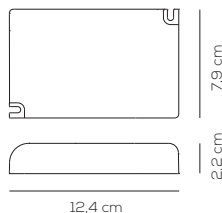

DIMMABLE 0/1-10V - PUSH

DRIVER 700mA DIMMABLE 0/1-10V, PUSH

Code	Product	W Max	Input	Output	Weight	EURO
CEDLTC00128	Dimmable 0/1 - 10V Push	37	110-240V 50-60 Hz	700mA constant 10 - 53 Vdc	net kg 0,215	133,00

Casambi compatibile / Casambi compatible.