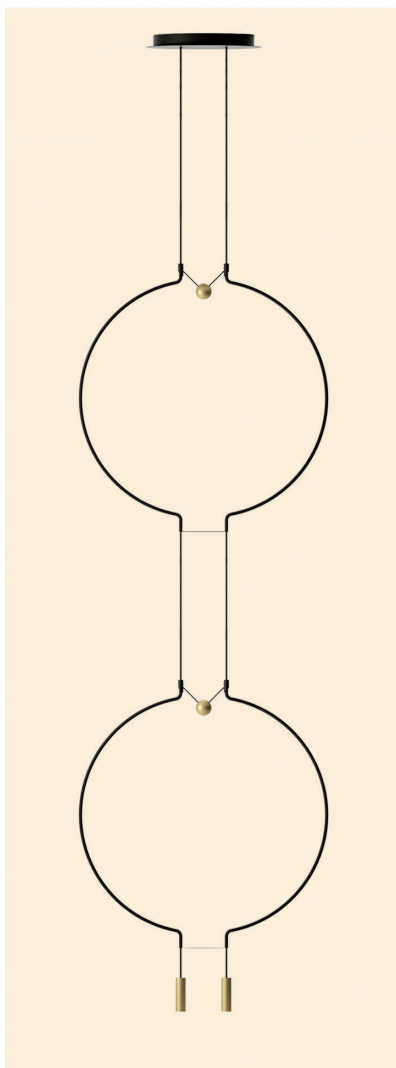

Liaison compositions

Sara Moroni

Collezione di lampade a sospensione in metallo. Disponibile in vari colori e dimensioni. La sorgente luminosa è a LED integrato dimmerabile.

Collection consisting of metal suspended lamps. Available in several colors and sizes. Built-in dimmable LED light source.