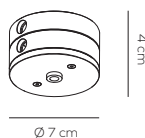

PENDANTS

kg 0,240

PENDANTS SATELLITE / DRIVER NOT INCLUDED

Code	Colours	EURO
PENDANTSATELL	BC white	101,00
	NE black	101,00
	GE greige	111,00

example composition code PENDANTSATELL BC