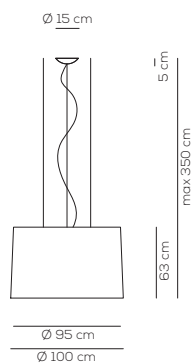

SP VEL 100 LED

VELVET / diffusore INCLUDED, with upward and downward lighting / DRIVER INCLUDED

Type	Article	Colours (lampshade)	Colour (Radial diffuser)	Source	EURO
SP	VEL 100 LED	BC ice white BA ivory white BL blue MA brown NE black	BC white BW warm white	LED 98W - diffused beam 3000K* 4000K upon request	4.629,00

CE IP20 CRI90 LED ~10719 lm* 109 lm/W* 110-240V_{ac}

example composition code SP VEL100LED NE BC

Casambi compatibile / Casambi compatible.

Equivalent Sound Absorption Area (A) in m² per lamp

FREQUENCY	125 HZ	250 HZ	500 HZ	1000 HZ	2000 HZ	4000 HZ	8000 HZ	125-8000 HZ	500-2000 HZ
A	0,58	0,89	0,95	0,85	0,87	1,27	1,87	1,04	0,89