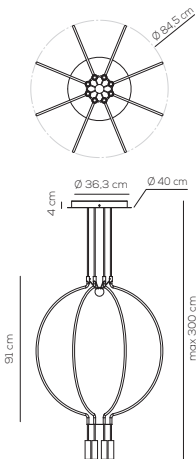

SP LIAI M 8

kg 8,41 m³ 0,240

LIAISON / DRIVER INCLUDED

Type	Article	Arch / Final & sphere finishes	Source	EURO
SP	LIAI M 8	NE black / NE black	LED 8 x 6,6W - optic ~ 40° beam 3000K* 2700K upon request	2.667,00
		NE black / OO matt gold		2.928,00
		OO matt gold / NE black		3.492,00

IP20 CRI>90 **LED** ~5368 lm* ~102 lm/W* 220-240Vac

example composition code SP LIAI M 8 OO NE LED

Casambi compatibile / Casambi compatible.