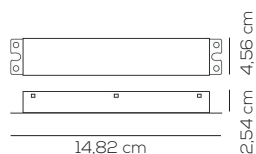

DRIVER 24V

Code	Product	W Max	Input	Output	Weight	EURO
CEDLTC00129	Dimmable 1-10V	60	120-277Vac 50-60 Hz	24VDC constant 2,5A	net kg 0,115	99,00

Casambi compatibile / Casambi compatible.