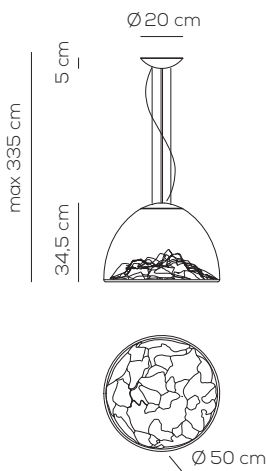

Mountain View

Dima Loginoff

Lampada a sospensione realizzata in vetro soffiato trasparente disponibile in vari colori. Sorgente luminosa a LED integrato dimmerabile.

Suspended lamp made of transparent blown glass, available in several colours. Built-in dimmable LED light source.

COLOURS

SP MOUNTA

kg 16 m³ 0,22

MOUNTAIN VIEW / DRIVER INCLUDED

Type	Article	Colours / Finish	Source	EURO
SP	MOUNTA	CS / CR crystal / chrome	LED 17W - 3000K*, 2700K	2.296,00
		CS / OR crystal / gold		2.495,00
		CS / NN crystal / black nickel		2.495,00
		MA / CR black / chrome		2.598,00
		MA / OR black / gold		2.598,00
		MA / NN black / black nickel		2.598,00
		AM / OR amber / gold		2.495,00
		AM / NN amber / black nickel		2.495,00
		GR / CR grey / chrome		2.495,00
		GR / NN grey / black nickel		2.495,00

CR>90 **LED** ~2210 lm* 130 lm/W* 220-240Vac
example composition code SP MOUNTA AM OR LED
Casambi compatibile / Casambi compatible.