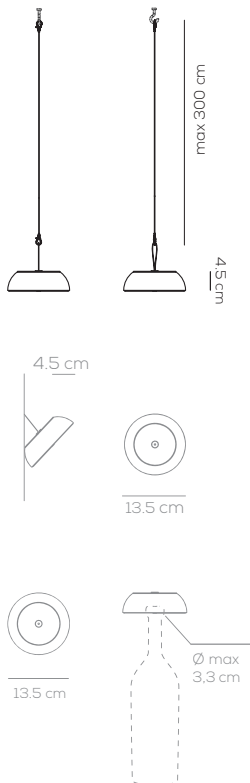

SP FLOAT

kg 0.40 m³ 0.0025

FLOAT INDOOR & OUTDOOR / suspension lamp / wall lamp / for installation on bottles

Type	Article	Colours / Finish	Source	EURO
SP	FLOATX	BC white / BC white	LED 3.5W - diffused beam 2700K	220,00
		LA laguna aqua / BC white		
		NE black / NE black		
		GE concrete - greige / CO concrete - greige		
		MD mauve dust / BC white		
		BL blue / BC white^{LS}		
		CG concrete green / CO concrete grey^{LS}		

CE 5 steps IP55 CRI 80 Li-Ion battery 500 cycles 9 hours **LED** ~200 lm* 57.14 lm/W*

example composition code SP FLOATX LA BC LED

LS: stock limitato / limited stock.