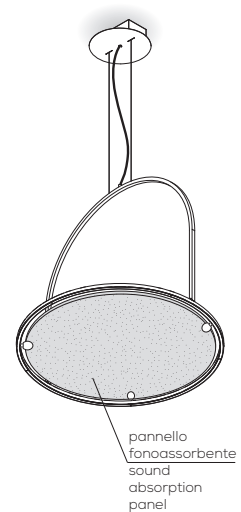

SP ULI 090 / 120