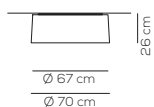

PL VEL 070

kg 7 m³ 0,28

VELVET / diffusore INCLUSO / diffuser INCLUDED

Type	Article	Colours (lampshade)	Colour (Radial diffuser)	Source	EURO
PL	VEL 070 E27	BC ice white	BC white	E27 2 x Max 17,5W LED or 2 x Max 20W fluo	1.127,00
		BA ivory white	BW warm white		
		BL blue			
		MA brown			
		NE black			

CE IP20 +LED 220-240V_{ac}

example composition code PL VEL070E27 BC BC