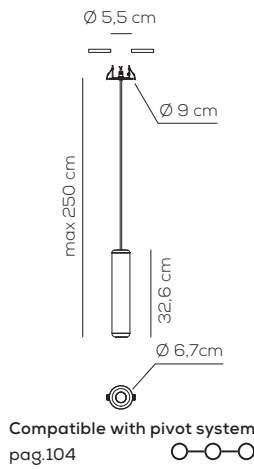

Urban mini

Dima Loginoff

New LCC edition

Collezione composta da lampade da soffitto e sospensione in alluminio. Disponibile in più colori e dimensioni. Le sospensioni sono disponibili anche nella versione ad incasso. Sorgente luminosa a LED integrato dimmerabile.

Collection consisting of aluminium ceiling and suspended lamps, also in a recessed version. Available in several colours and sizes. Built-in dimmable LED light source.

SP URBMI GI (RECESSED)

kg 1 m³ 0,025

URBAN MINI / solo con illuminazione verso il basso / downward lighting only / driver not included

Type	Article	CCT	Colours	Source (LCC)	EURO
SP	URBMI GI	1 2700K	BC wrinkled white	LCC 6,5W - diffused beam	268,00
		2 3000K*	BR matt bronze		293,00
		3 3500K	NI matt nickel		293,00

CE IP20 CRI90 700mA - 9,2Vdc **LED** ~671 lm* ~103 lm/W*

foro - hole Ø 5,5 cm / profondità min - min depth 10 cm

example composition code SP URBMI GI 2 NI LCC

Casambi compatibile / Casambi compatible.

	CEDLTC00124	dimnable Phase Cut 700mA driver - Max 20W trailing and leading edge. Casambi compatible	72,00
	CEDLTC00127	dimnable 0/1 - 10V - Push -700mA driver - Max 9W casambi compatible	61,00
	CEDLTC00126	dimnable DALI 700mA driver - Max 20W casambi compatible	83,00
	CEDLTC00104	dimnable 1-10V - DALI - Push 700mA driver - Max 50W casambi compatible	145,00