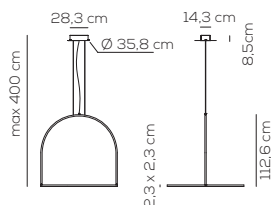

SP ULI 120

kg 8,2 m³ 0,33

U-LIGHT / downward lighting only / DRIVER INCLUDED

Type	Article	Colours	Code End	Source	EURO
SP	ULI 120 LED	AN anthracite grey RU rust brown	XX	LED 86W - diffused beam 3000K*, 2700K other CCT options available upon request	3.083,00

CE IP20 CRI90 LED ~7736 lm* 90 lm/W* 100-240Vac

example composition code SP ULI120LED RU XX

Casambi compatibile / Casambi compatible.

KITFASPUL120AAV opzione fonoassorbente per versione antracite / sound absorbing option anthracite - see page 165

1.031,00

KITFASPUL120RAV opzione fonoassorbente ruggine / sound absorbing option rust brown - see page 165

1.031,00

Equivalent Sound Absorption Area (A) in m² per lamp

FREQUENCY	125 HZ	250 HZ	500 HZ	1000 HZ	2000 HZ	4000 HZ	8000 HZ	125-8000 HZ	500-2000 HZ
A	0,04	0,35	1,23	2,03	2,13	2,09	2,02	1,41	1,80