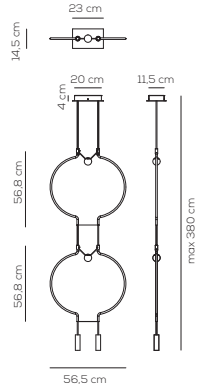

Liaison

Sara Moroni

Collezione di lampade a sospensione in metallo. Disponibile in vari colori e dimensioni. La sorgente luminosa è a LED integrato dimmerabile.

Collection consisting of metal suspended lamps. Available in several colors and sizes. Built-in dimmable LED light source.

SP LIAD P 2

kg 3,678 m³ 0,0759

LIAISON / DRIVER INCLUDED

Type	Article	Arch / Final & sphere finishes	Source	EURO
SP	LIAD P 2	NE black / NE black	LED 2 x 6,6W - optic ~ 40° beam 3000K* 2700K upon request	1.108,00
		NE black / OO matt gold		1.240,00
		OO matt gold / NE black		1.450,00

CE IP20 CRI>90 **LED** ~1342 lm* ~102 lm/W* 220-240VAc

example composition code SP LIAD P 2 NE NE LED

Casambi compatibile / Casambi compatible.