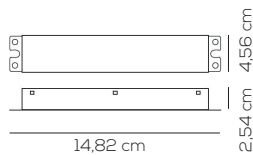

DRIVER 24V

Code	Product	W Max	Input	Output	Weight	EURO
CEDLTC00129	Dimmable 1-10V	60	120-277Vac 50-60 Hz	24VDC constant 2,5A	net kg 0,115	99,00

Casambi compatibile / Casambi compatible.