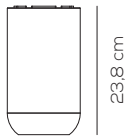

PL URBAN G

kg 1,7 m³ 0,025

URBAN / driver included

Type	Article	CCT	Colours	Source (LCC)	EURO
PL	URBAN G	1X 2700K	BC wrinkled white	LCC 17,5W - diffused beam	324,00
		2X 3000K*	BR matt bronze		335,00
		3X 3500K	NI matt nickel		335,00

CE IP20 CRI90 220-240VAC LED ~2200 lm* ~125 lm/W*

example composition code PL URBANG 2X NI LCC

Casambi compatibile / Casambi compatible.