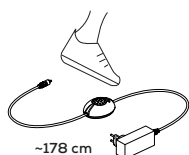

APPARECCHIATURA DI ALIMENTAZIONE E CONTROLLO (Per PTBUL-B, PTBUL23 and PTBULAR) POWER AND CONTROL EQUIPMENT (For PTBUL-B, PTBUL23 and PTBULAR)

ACCONTROLPT0002

Power and control equipment (dimmer, driver, cables, plug)
100-240Vac input, 22W, 450mA output, 34Vdc output
Plugs: EU, USA
Color: black

124,00