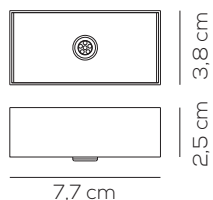

Dimmable Triac/ELV/0-10V

DRIVER 24V

Code	Product	W Max	Input	Output	Weight	EURO
CEDLTF00600	Dimmable Triac/ELV/0-10V	25	100-305Vac 50-60 Hz	24VDC constant 1,1A	net kg 0,14	99,00

Casambi compatibile / *Casambi compatible.*