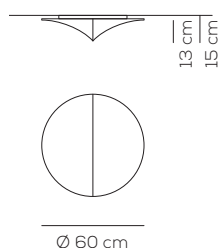

Collection consisting of ceiling or wall lamps, with metal frame and removable, washable elastic fabric covering. Available in several colours and sizes.

COLOURS

white

white pattern

PL NELL 60

kg 2 m³ 0,06