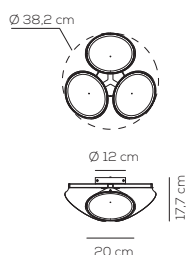

PL ORCHID

kg 6 m³ 0,07

ORCHID

Type	Article	Colours	Code End	Source	EURO
PL	ORCHID	BC white	XX	LED 3 x 15W - diffused beam 3000K* 2700K upon request	769,00
		SA sand			
		AN anthracite grey			

CE IP20 CRI90 220-240V_{AC} LED 3 x ~1375 lm* ~91,6lm/W*

example composition code PL ORCHID SA XX LED

Casambi compatibile / Casambi compatible.