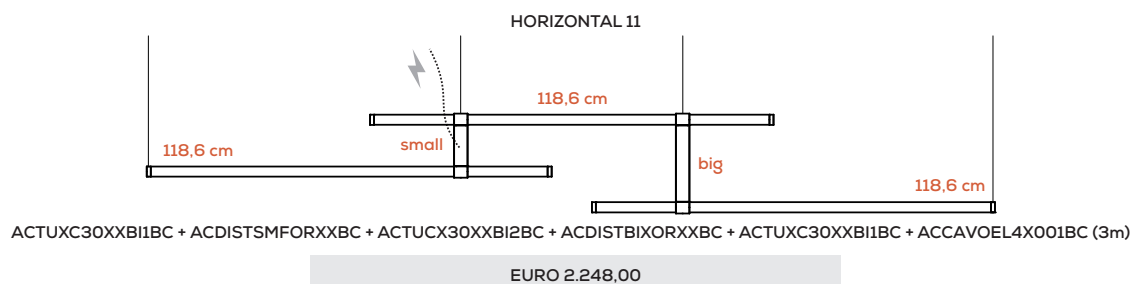

Si può scegliere quale cintura avrà l'entrata cavo elettrico (cavo a 4 poli) /
You can choose which belt will have the electric cable (4-pole cable) entry