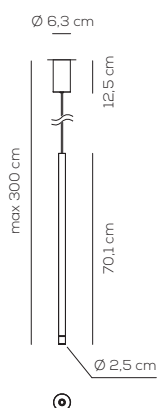

CANOPIES DETAILS

white for white version

anthracite grey for anthracite version

rust brown for rust brown version

white for recessed versions

VIRTUS SUSPENSION

kg 0,89 m³ 0,015

VIRTUS / DRIVER INCLUDED