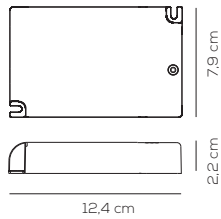

DIMMABLE DALI - 0/1-10V - PUSH

DRIVER 700mA DIMMABLE DALI, 0/1-10V, PUSH

Code	Product	W Max	Input	Output	Weight	EURO
CEDLTC00125	Dimmable DALI - DALI 2 0/1-10V - Push	60	110-240Vac 50-60 Hz	700mA constant 2-86Vdc	net kg 0,215	139,00

Casambi compatibile / Casambi compatible.