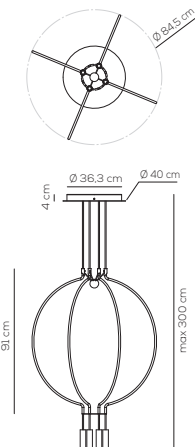

SP LIAI M 4

kg 5,945 m³ 0,100

LIAISON / DRIVER INCLUDED

Type	Article	Arch / Final & sphere finishes	Source	EURO
SP	LIAI M 4	NE black / NE black	LED 4 x 6,6W - optic ~ 40° beam 3000K* 2700K upon request	1.469,00
		NE black / OO matt gold		1.632,00
		OO matt gold / NE black		1.909,00

CE IP20 CRI>90 **LED** ~2684 lm* ~102 lm/W* 220-240Vac

example composition code SP LIAI M 4 OO NE LED

Casambi compatibile / Casambi compatible.