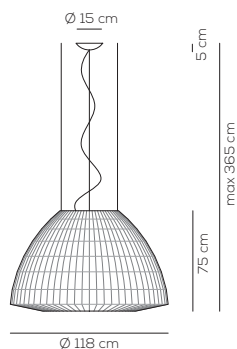

SP BEL 118 LED

BELL / diffusore INCLUSO, con illuminazione verso alto e basso / diffuser INCLUDED, with upward and downward lighting

Type	Article	Colours	Finish	Source	EURO
SP	BEL 118 LED	BC white* BW warm white* GI gold yellow NE black RS red	XX	LED 98W - diffused beam 3000K*, 4000K	3.958,00

CE IP20 CRI90 LED ~10719 lm* 109 lm/W* 110-240V_{AC}

example composition code SP BEL118LED RS XX

* trattamento ignifugo su richiesta con un incremento di prezzo del 5% / flame-retardant treatment upon request with a price increase of the 5%.

Equivalent Sound Absorption Area (A) in m² per lamp

FREQUENCY	125 HZ	250 HZ	500 HZ	1000 HZ	2000 HZ	4000 HZ	8000 HZ	125-8000 HZ	500-2000 HZ
A	0,59	1,03	1,37	1,84	2,34	2,67	3,31	1,88	1,85