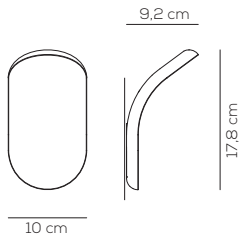

Aluminium wall lamp available in three colours. Built-in dimmable LED.

COLOURS

wrinkled white

matt bronze

matt nickel

AP LIK

kg 0,5 m³ 0,02

LIK INDOOR