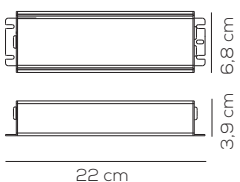

Casambi compatibile / Casambi compatible.

DRIVER 24V

Code	Product	W Max	Input	Output	Weight	EURO
CEDMWC00203	Dimmable 1-10V	100	100-305Vac 50-60 Hz	24VDC constant 4A	net kg 1,2	178,00

Casambi compatibile / Casambi compatible.