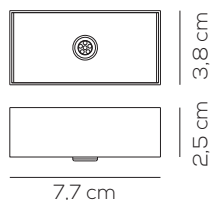

Dimmable Triac/ELV/0-10V

DRIVER 24V

Code	Product	W Max	Input	Output	Weight	EURO
CEDLTF00600	Dimmable Triac/ELV/0-10V	25	100-305Vac 50-60 Hz	24VDC constant 1,1A	net kg 0,14	99,00

Casambi compatibile / Casambi compatible.