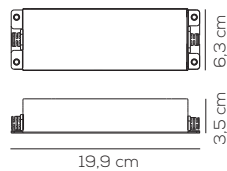

Code	Product	W Max	Input	Output	Weight	EURO
CEDMWC00205	Dimmable DALI	100	100-305Vac 50-60 Hz	24VDC constant 4A	net kg 0,85	172,00

Casambi compatibile / Casambi compatible.