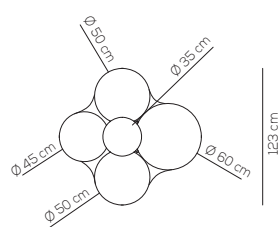

SP CLOUDY

kg 15 m³ 0,700

CLOUDY / DRIVER INCLUDED

Type	Article	Colours	Finishings	Source	EURO
SP	CLOUDY	BC white	XX white	LED 92W - diffused beam 3000K*, 2700K	3.085,00

IP20 CRI>90 dimmable 0/1-10V or Push 110-240VAc **LED** ~7602 lm* ~83 lm/W*

example composition code SP CLOUDY BC XX LED