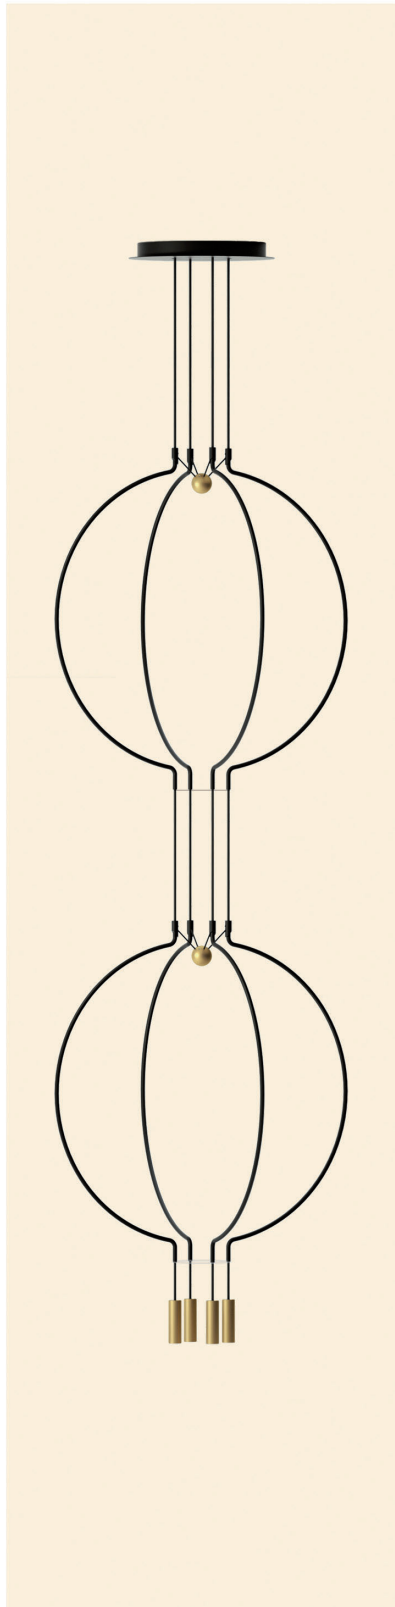

Liaison compositions

Sara Moroni

Collezione di lampade a sospensione in metallo. Disponibile in vari colori e dimensioni. La sorgente luminosa è a LED integrato dimmerabile.

Collection consisting of metal suspended lamps. Available in several colors and sizes. Built-in dimmable LED light source.