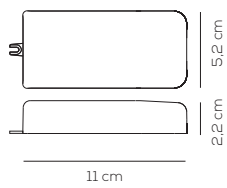

Paralela Drivers

Dimmable 0/1-10V - Push

DRIVER 24V

Code	Product	W Max	Input	Output	Weight	EURO
CEDLTC00132	Dimmable 0/1-10V, PUSH	20	110-240Vac 50-60 Hz	24Vdc	net kg 0,115	56.00

Casambi compatibile / *Casambi compatible.*