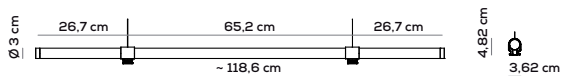

TUBO IN VETRO 118,6cm + 2 PUNTI DI CONNESSIONE ALTO / GLASS TUBE 118,6cm + 2 CONNECTION POINTS UP

EURO 688,00

example composition code AC TU X X (27)* X X BI 2 (BC)*

kg 1 m³ 0,007