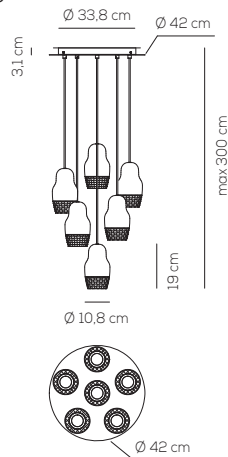

SP FEDOR 6

kg 9,12 m³ 0,24

FEDORA

Type	Article	Colours	Finish	Source	EURO
SP	FEDOR 6	BC white + glass	BC white varnished metal	GU1 GU10 LED 6 x Max 5,5W only LED bulbs	1.543,00
		RO rose gold^{LS} + glass			1.608,00
		BR bronze + glass			1.608,00
		CR chrome + glass			1.608,00

CE IP20 LED 220-240VAC

example composition code SP FEDOR6 BR BC GU1

LS: stock limitato / limited stock.