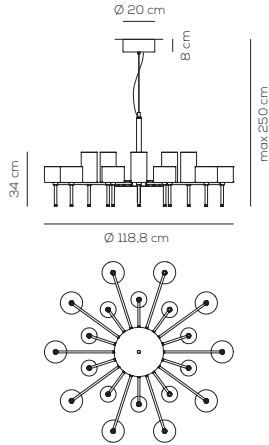

Spillray

Manuel Vivian

Collezione composta da lampade da parete e da soffitto ad incasso e a sospensione in vetro con montatura in metallo cromato. Disponibile in vari colori e dimensioni. Sorgente luminosa a LED.

Collection consisting of wall, recessed and suspended lamps. The diffusers are made of glass with chrome-plated metal frame. Available in several colours and sizes. LED light source.

SP SPIL 20

kg 22 m³ 1,08

Limited stock