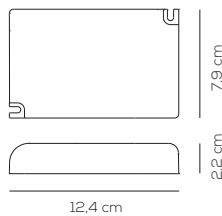

DIMMABLE DALI 1-10V - PUSH

DRIVER 700mA DIMMABLE DALI, 1-10V, PUSH

Code	Product	W Max	Input	Output	Weight	EURO
CEDLTC00104	Dimmable DALI 1- 10V Push	50	110-240V 50-60 Hz	700mA constant 2 - 72 VDC	net kg 0,15	145,00

Casambi compatibile / Casambi compatible.