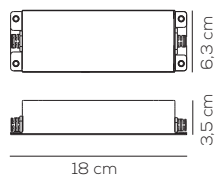

Drivers for U-Light 24V - dimmable DALI