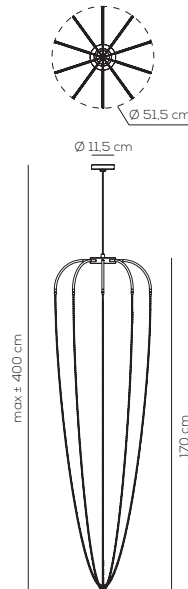

SP ALY 51 G

kg 4,5 m³ 0,11

ALYSOID

Type	Article	Colours	Catene / chains	Source	EURO
SP	ALY 51 G	AN anthracite grey wrinkled	NI black polished nickel	LED 15W - diffused beam 3000K*, 2700K upon request	1.388,00
			OT natural brass		945,00

IP20 CRI90 220-240VAC **LED** ~1375 lm* ~92 lm/W*

example composition code SP ALY51G AN NI LED