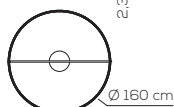

SP ULI 160

kg 18,8 m³ 0,6

U-LIGHT / downward lighting only / DRIVER INCLUDED

Type	Article	Colours	Code End	Source	EURO
SP	ULI 160 LED	AN anthracite grey RU rust brown	XX	LED 125W - diffused beam 3000K*, 2700K other CCT options available upon request	3.538,00

CE IP20 CRI90 LED ~9025 lm* 72 lm/W* 100-240Vac

example composition code SP ULI090LED RU XX

Casambi compatibile / Casambi compatible.

pannello fonoassorbente non disponibile / sound absorbing panel not available