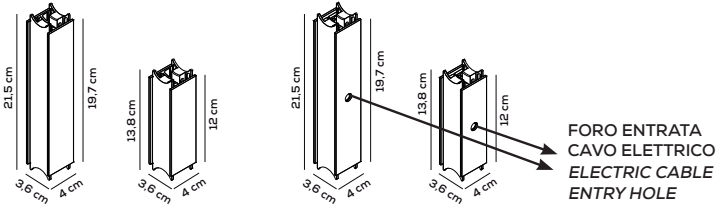

Paralela

Nahtrang Studio

Collezione composta da lampade in vetro modulari e multidimensionali a sospensione, parete e soffitto; lampade da terra e tavolo.

Collection composed of: modular and multidimensional suspensions, wall and ceiling lamps; floor and table lamps, made of glass.

SOSPENSIONE ORIZZONTALE / HORIZONTAL SUSPENSION

CINTURE CON APERTURA A CALAMITA / BELTS WITH MAGNETIC COVER

Big: kg 0,085 m³ 0,003 Small: kg 0,045 m³ 0,002

PARALELA HORIZONTAL SUSPENSION - BELT

Type	Article	Size	Electric cable entry	Typology variant	Code	Colours	EURO
AC	DIST	BI big	X without/senza	OR	XX	BC white	173,00 without 178,00 with
		SM small	F with/con			ER earth red	141,00 without 146,00 with
						GE greige	
						NE black	
						PG pine green limited edition	

example composition code AC DIST SM F OR XX BC

TAPPO DI CHIUSURA CON CAVO D'ACCIAIO (3m) / END CUP WITH STEEL CABLE (3m)

kg 0,02 m³ 0,001

Code	Colours	EURO
ACTESTAC001XX	BC white	77,00
	ER earth red	
	GE greige	
	NE black	
	PG pine green limited edition	

Solo per sospensione singola con 1 tubo in vetro /
Only for single suspension with 1 glass tube

example composition code ACTESTAC001XX BC

CAVI ELETTRICI PER INGRESSO DA CINTURA / ELECTRIC CABLES FOR BELT ENTRY

(FOR DC SECONDARY CIRCUIT)

kg 0,13 (2 poles) / 0,22 (4 poles)

Code	Poles	Colours	EURO
ACCAVOEL	2X001	BC white	19,00 *
	4X001	NE black	23,00 *

* prezzo per 1m / price for 1m

example composition code ACCAVOEL 4X001 BC

Solo per ingresso dal cintura, lunghezza cavo 1m / Only for belt input, cable length 1m