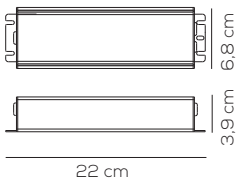

Casambi compatibile / Casambi compatible.

DRIVER 24V

Code	Product	W Max	Input	Output	Weight	EURO
CEDMWC00203	Dimmable 1-10V	100	100-305Vac 50-60 Hz	24VDC constant 4A	net kg 1,2	178,00

Casambi compatibile / Casambi compatible.