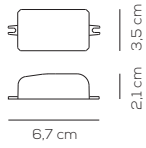

Drivers 350mA

ON/OFF

DRIVER 350mA ON/OFF

Code	Product	W Max	Input	Output	Weight	EURO
CEDLTC00100	not dimmable	8	100-240V 50-60 Hz	350mA constant 2-22Vdc	net kg 0,04	33,00