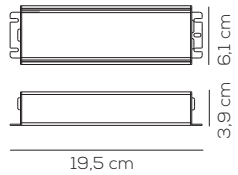

Code	Product	W Max	Input	Output	Weight	EURO
CEDMWC00202	Dimmable 1-10V	80	100-305Vac 50-60 Hz	24VDC constant 3,4A	net kg 0,9	139,00

Casambi compatibile / *Casambi compatible.*