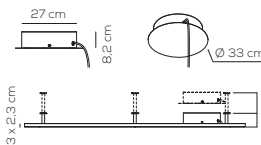

PL UL 1: kg 10,4 m³ 0,330
PL UL 2: kg 11,0 m³ 0,330

rosone standard / standard canopy

altezze disponibili
available heights

10 cm height

25 cm height

U-LIGHT / h10 cm or h25 cm ceiling lamp with canopy / DRIVER INCLUDED