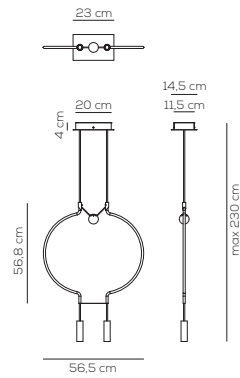

Liaison

Sara Moroni

Collezione di lampade a sospensione in metallo. Disponibile in vari colori e dimensioni. La sorgente luminosa è a LED integrato dimmerabile.

Collection consisting of metal suspended lamps. Available in several colors and sizes. Built-in dimmable LED light source.

SP LIAI P 2

kg 2,549 m³ 0,0591

LIAISON / DRIVER INCLUDED

Type	Article	Arch / Final & sphere finishes	Source	EURO
SP	LIAI P 2	NE black / NE black	LED 2 x 6,6W - optic ~ 40° beam 3000K* 2700K upon request	757,00
		NE black / OO matt gold		854,00
		OO matt gold / NE black		961,00

CE IP20 CRI>90 **LED** ~1342 lm* ~102 lm/W* 220-240VAC

example composition code SP LIAI P 2 NE NE LED
Casambi compatibile / Casambi compatible.