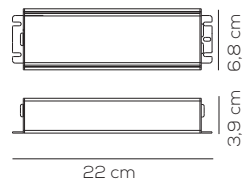

DRIVER 24V

Code	Product	W Max	Input	Output	Weight	EURO
CEDMWC00203	Dimmable 1-10V	100	100-305Vac 50-60 Hz	24VDC constant 4A	net kg 1,2	178,00

Casambi compatibile / Casambi compatible.