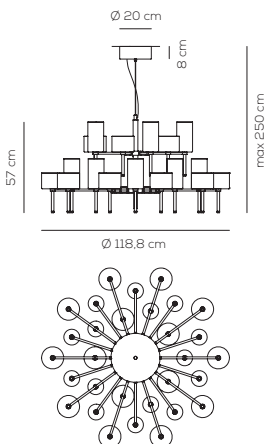

SP SPIL 30

kg 31 m³ 1,31

Limited stock

SPILLRAY / DRIVER NOT DIMMABLE INCLUDED

Type	Article	Colours	Finish	Source	EURO
SP	SPIL 30	CS crystal	CR chrome	G4L G4 30xMax 1,5W 12Vdc LED	10.953,00
		GR grey			12.342,00
		RS red^{LS}			10.953,00
		AR orange^{LS}			10.953,00

CE IP20 LED 90-264V_{AC}

example composition code SP SPIL30 CS CR G4L

LS: stock limitato / limited stock.

LAMPG41,5WL3002

1,5W G4 LED bulb - 3000K - Dimmable

10,00