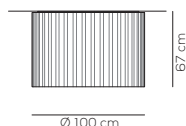

Skirt

Manuel Vivian

Collezione di lampade da soffitto e a sospensione con paralume in tessuto riciclato. Disponibile in varie dimensioni e colori, anche con tessuto esterno retato nero.

Collection of ceiling and suspended lamps in recycled fabric, available in several sizes and colours. The fabric can also come in a double-layer version with an exterior black net fabric.

PL SKR 100

kg 10 m³ 1,06

SKIRT / diffusore INCLUSO / diffuser INCLUDED

Type	Article	Exterior Net	Fabric Colours	Source	EURO
PL	SKR 100 E27	XX no black net	BC white	E27 3 x Max 17,5W LED or 3 x Max 70W halogen	2.304,00 + black net 3.494,00
		NE black net	AR orange		2.484,00 + black net 3.674,00
			BL blue		2.484,00 + black net 3.674,00
			GR light grey		2.484,00 + black net 3.674,00
			RS red		2.484,00 + black net 3.674,00
			VE light green		2.484,00 + black net 3.674,00