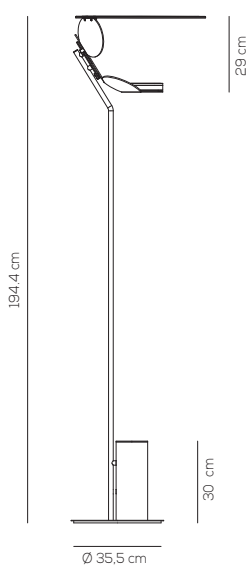

Cut

Timo Ripatti

Collezione di lampade a sospensione, terra e tavolo con struttura metallica in alluminio e acciaio. Disponibile in colore nero. Corpo illuminante installabile in tre posizioni differenti. Sorgente luminosa a LED integrato dimmerabile.

Collection consisting of steel and aluminum suspended, floor and table lamps. Available in black colour. The Lighting source can be installed in three different positions. Built-in dimmable LED light source.

COLOUR

intense black

SP CUT

kg 5,57 m³ 0,133

CUT / DRIVER INCLUDED

Type	Article	Colours	Finishings	Source	EURO
SP	CUT XXX	NE intense black	XX	LED 21W - optic ~ 60° beam 3000K	1.296,00

110-240VAC **LED** ~1665 lm ~80 lm/W

example composition code SP CUT XXX NE XX LED

Casambi compatibile / Casambi compatible.

PT CUT

kg 15,5 m³ 0,220

CUT / DIMMER INCLUDED

Type	Article	Colours	Finishings	Source	EURO
PT	CUT XXX	NE intense black	XX	LED 21W - optic ~ 60° beam 3000K	1.680,00

110-240VAC **LED** ~1665 lm ~80 lm/W

example composition code PT CUTXXX NE XX LED