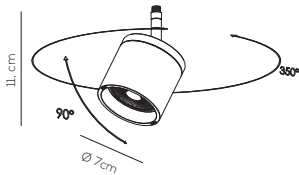

SPOTLIGHT X

kg 0,547

ORIENTABLE SPOTLIGHT SATELLITE / DRIVER NOT INCLUDED / COMPATIBLE ONLY WITH PENDANTS SATELLITE

Code	Beam	CCT	Colours	LED - Source	EURO
SATELTURNXX	1 12°	1 2700K	BC white	1 X 6,5W	164,00
	3 38°	2 3000K*	NE black		164,00
		3 3500K	GE greige		181,00

IP20 CRI90 **LED** 700mA - 9,2 Vdc ~671 lm* 103 lm/W*

example composition code SATELTURNXX 1 1 BC

PENDANTS

kg 0,240

PENDANTS SATELLITE / DRIVER NOT INCLUDED

Code	Colours	EURO
PENDANTSATELL	BC white	101,00
	NE black	101,00
	GE greige	111,00

example composition code PENDANTSATELL BC