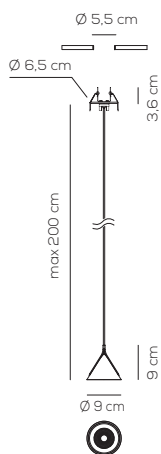

SP JEWEL MONO I1 (RECESSED)

kg 0,9 m³ 0,039

JEWEL / DRIVER NOT INCLUDED

Type	Article	Beam- degrees	CCT	Colours / Finish	Source	EURO
SP	JM I1	1 12°	1 2700K	NE black / NE black	LED 6,5W	211,00
		3 38°	2 3000K	NE black / GR gray		211,00
			3500K upon request	OR gold / NE black		250,00
		GE greige / NE black	221,00			

CE IP20 CRI>90 dimmable with dedicated PSU LED ~671 lm* 103 lm/W* 700mA 9,2Vdc

example composition code SP JM I1 1 2 NE NE LED
Casambi compatibile / Casambi compatible.

optional for more info see page 192

Compatible with pivot system
pag.104

CEDLTC00124	dimmmable Phase Cut 700mA driver - Max 20W trailing and leading edge. Casambi compatible	72,00
CEDLTC00127	dimmmable 0/1 - 10V - Push - 700mA driver - Max 9W casambi compatible	61,00
CEDLTC00126	dimmmable DALI 700mA driver - Max 20W casambi compatible	83,00
CEDLTC00104	dimmmable DALI - 1 - 10V - Push 700mA driver - Max50W casambi compatible	145,00