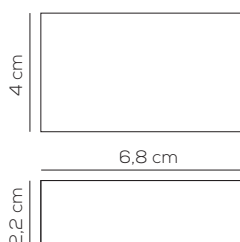

Dimmable 0-10V - ELV - Phase Cut

DRIVER 24V

Code	Product	W Max	Input	Output	Weight	EURO
CEDLTF00601	Dimmable 0-10V, ELV, Phase Cut	12	120-277Vac 50-60 Hz	24 Vdc	net kg 0,144	87,00

Casambi compatibile / Casambi compatible.