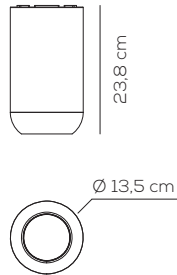

Urban

Dima Loginoff

1 edition

Collezione composta da lampade da soffitto e sospensione in alluminio. Disponibile in più colori e dimensioni. Le sospensioni sono disponibili anche nella versione ad incasso. Sorgente luminosa a LED integrato dimmerabile.

Collection consisting of aluminium ceiling and suspended lamps, also in a recessed version. Available in several colours and sizes. Built-in dimmable LED light source.

PL URBAN G

kg 1,7 m³ 0,025

URBAN

Type	Article	Colours	Finishing	Source	EURO
PL	URBAN G	BC wrinkled white	XX	LED 15W - diffused beam 3000K* 2700K 4000K	295,00
		BR matt bronze			310,00
		NI matt nickel			310,00

220-240VAC **LED** ~1375 lm* ~92 lm/W*

example composition code **PL URBAN G NI XX LED**

Casambi compatibile / Casambi compatible.