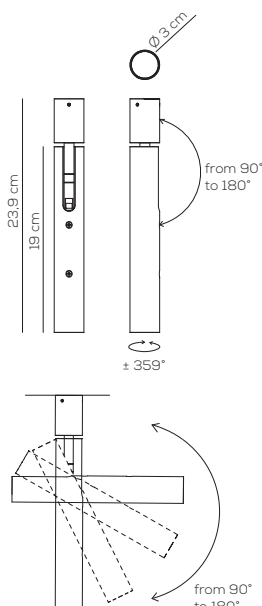

EGO / DRIVER NOT INCLUDED

Type	Article	Colours	Finishings	Source	EURO
FA	EGO P 30	OT natural brass	XX	LED 1 x 3.2W - 350 mA 9Vdc diffused - 3000K	359,00

CE with dedicated PSU IP20 CRI90 **LED** ~310 lm ~96 lm/W

example composition code **FA EGO P 30 OT XX LED**

optional for more info see page 191

CEDLTC00100	on/off 350mA driver - Max 8W	33,00
CEDSCC00400	dimnable ELV - TRIAC - 0 - 10V/1 -10V driver - Max 10W - IP20 casambi compatible	51,00
CEDLTC00102	dimnable 1-10V & PUSH 350mA driver - Max 6W casambi compatible	50,00
CEDLTC00103	dimnable 1-10V 350mA driver - Max 25W casambi compatible	139,00
CEDLTC00104	dimnable DALI 350mA driver - Max 25W casambi compatible	145,00