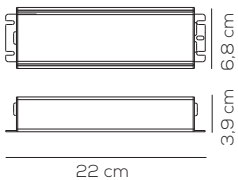

Code	Product	W Max	Input	Output	Weight	EURO
CEDMWC00203	Dimmable 1-10V	100	100-305Vac 50-60 Hz	24VDC constant 4A	net kg 1,2	178,00

Casambi compatibile / *Casambi compatible.*