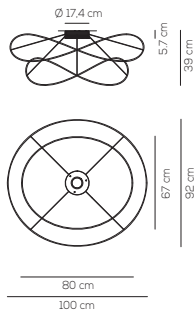

chrome canopy

PL HOOPS 2

kg 3,7 m³ 0,43

HOOPS

Type	Article	Colours / Finish	Source	EURO
PL	HOOPS 2	BC white/ BC white	LED 16W - diffused beam 3000K other CCT options available upon request	973,00
		NE black/ NE black		973,00
		OR gold / OR gold		1.158,00
		CR chrome / CR chrome		1.084,00