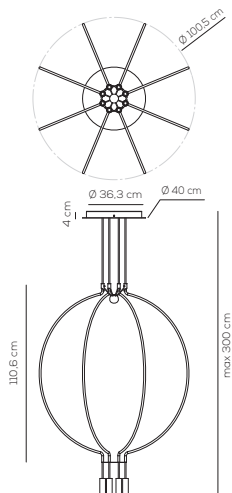

SP LIAI G 8

kg 8,656 m³ 0,360

LIAISON / DRIVER INCLUDED

Type	Article	Arch / Final & sphere finishes	Source	EURO
SP	LIAI G 8	NE black / NE black	LED 8 x 6,6W - optic ~ 40° beam 3000K* 2700K upon request	2.943,00
		NE black / OO matt gold		3.191,00
		OO matt gold / NE black		4.088,00

IP20 CRI>90 **LED** ~5368 lm* ~102 lm/W* 220-240Vac

example composition code SP LIAI G 8 OO NE LED

Casambi compatibile / Casambi compatible.