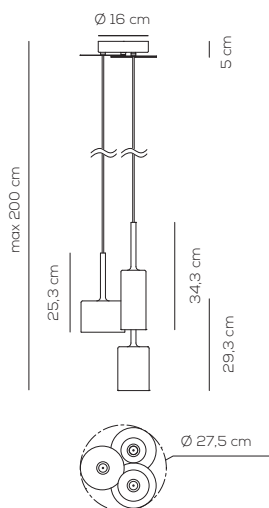

Collection consisting of wall, recessed and suspended lamps. The diffusers are made of glass with chrome-plated metal frame. Available in several colours and sizes. LED light source.

SP SPILL 3

kg 1,8 m³ 0,05