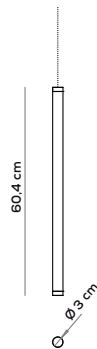

Paralela

Nahrang Studio

Collezione composta da lampade in vetro modulari e multidimensionali a sospensione, parete e soffitto; lampade da terra e tavolo.

Collection composed of: modular and multidimensional suspensions, wall and ceiling lamps; floor and table lamps, made of glass.

Sospensione verticale / Vertical suspension 60,4cm - 93,6cm

PARALELA VERTICAL SUSPENSION - GLASS TUBE (DRIVER NOT INCLUDED)

Type	Article	Code	Code	CCT	Electrical cable	Code	Size	Code	Colours	LED - Source
AC	TU	X	X	27 2700K	E	X	SM 60,4cm	X	BC white	~9,2W (~681lm)
				30 3000K			LA 93,6cm		ER earth red	~14,9W (~1103lm)
									GE greige	
									NE black	
									PG pine green limited edition	

IP20 CRI>90 24Vdc **LED**

example composition code AC TU X X (30)* E X SM X (GE)* ○ CCT e Colori non influiscono sui prezzi / CCT and Colours have no impact on prices

kg 0,5 m³ 0,0035