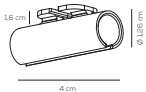

JUNCTION KIT

PIVOT / JUNCTION KIT

Code	Colours	EURO
KITJUNCTIPIV	BC white	12,00
KITJUNCTIGPIV	NE black	12,00
	GE greige	19,00

example composition code KITJUNCTIGPIV BC