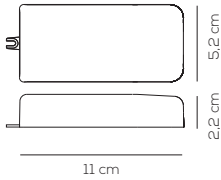

DIMMABLE PHASE CUT