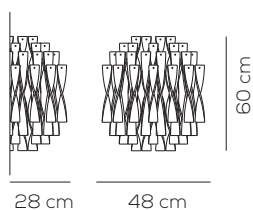

AP AURA

kg 16,5 m³ 0,26

AURA

Type	Article	Colours	Finish	Source	EURO
AP	AURA XX	CS "rigadin" crystal	CR chrome	E27 2 x Max 17,5W LED or 2 x Max 100W halogen	2.622,00
		BC white			2.622,00
		RS red^{LS}			2.622,00
		TA tea^{LS}			2.622,00

CE IP20 +LED 220-240V_{ac}

example composition code AP AURA XX RS CR E27

LS: stock limitato / limited stock.