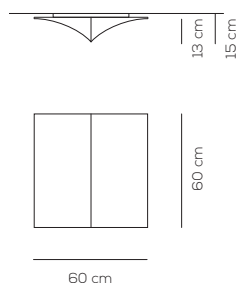

Collection consisting of ceiling or wall lamps, with metal frame and removable, washable elastic fabric covering. Available in several colours and sizes.

COLOURS

white

white pattern

PL NEL S 60

kg 2 m³ 0,06