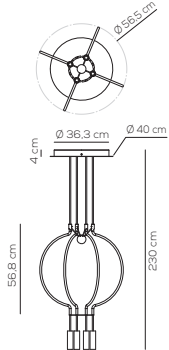

Liaison

Sara Moroni

Collezione di lampade a sospensione in metallo. Disponibile in vari colori e dimensioni. La sorgente luminosa è a LED integrato dimmerabile.

Collection consisting of metal suspended lamps. Available in several colors and sizes. Built-in dimmable LED light source.

SP LIAI P 4

kg 5,697 m³ 0,1196

LIAISON / DRIVER INCLUDED

Type	Article	Arch / Final & sphere finishes	Source	EURO
SP	LIAI P 4	NE black / NE black	LED 4 x 6,6W - optic ~ 40° beam 3000K* 2700K upon request	1.425,00
		NE black / OO matt gold		1.575,00
		OO matt gold / NE black		1.756,00

CE IP20 CRI>90 **LED** ~2684 lm* ~102 lm/W* 220-240Vac

example composition code SP LIAI P 4 NE NE LED

Casambi compatibile / Casambi compatible.