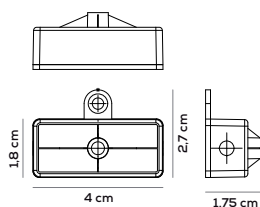

Code	EURO
ACCONNECTION001	24,00

CE IP68 Max 250Vac Max 2x0 75mm²

example composition code ACCONNECTION001