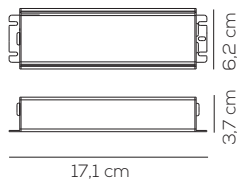

Dimmable 1-10V

DRIVER 24V

Code	Product	W Max	Input	Output	Weight	EURO
CEDMWC00206	Dimmable 1-10V	40	100-305Vac 50-60 Hz	24Vdc	net kg 0,8	121,00

Casambi compatibile / Casambi compatible.