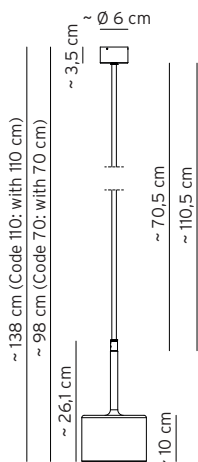

** Attività test in corso / Testing activities in progress.

SP SP070G / SP110G

SP 070: kg 0,65 m³ 0,026

SP 110: kg 0,72 m³ 0,027

SPILLRAY PLUS INDOOR & OUTDOOR / DRIVER NOT INCLUDED

Type	Article	Colours	Finish	Source	EURO
SP	SP 070 G	CS crystal	CR chrome	INT Integrated LED 2,2W ~3300K*	070: 461,00
		110: 486,00			
	SP 110 G	GR grey	070: 509,00		
		110: 534,00			
		BR metallic bronze	070: 577,00		
		RS red ^{LS}		110: 602,00	
		AR orange ^{LS}		070: 496,00	
				110: 521,00	