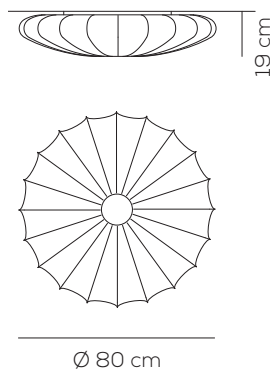

Collection consisting of ceiling and wall lamps with metal frame and removable, washable elastic fabric covering. Available in several colours and sizes.

Limited stock
colours

PL MUSE 80

kg 4 m³ 0,13

MUSE / tessuto INCLUSO, kit lente per E27 NON INCLUSO / fabric INCLUDED, glass diffuser kit for E27 NOT INCLUDED
/ applicazione a soffitto o a parete / application: both as ceiling or wall lamp