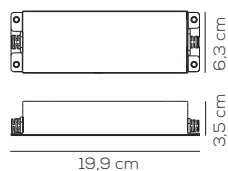

DRIVER 24V

Code	Product	W Max	Input	Output	Weight	EURO
CEDMWC00205	Dimmable DALI	100	100-305Vac 50-60 Hz	24VDC constant 4A	net kg 0,85	172,00

Casambi compatibile / Casambi compatible.