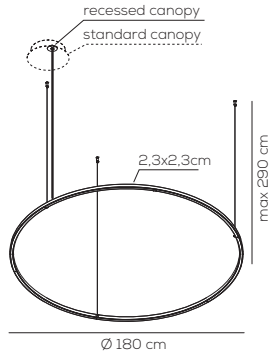

U-Light

Timo Ripatti

Collezione composta da lampade da parete, soffitto e sospensione in alluminio.
Disponibile in due colori e dimensioni. Sorgente luminosa a LED integrato dimmerabile.
Disponibile con opzione fonoassorbente.

Collection consisting of wall, ceiling and suspended lamps in aluminium. Available in two colours and sizes. Built-in LED dimmable light source. Available with sound-absorbing panel option.

SP ULA 180 canopy SP ULA 180 recessed

canopy kg 10,5 m³ 0,330
recessed kg 5,4 m³ 0,310

Installazione downlight o uplight.
Downlight or uplight mounting.

rosone standard / standard canopy

rosone incasso / recessed canopy

U-LIGHT / suspension with canopy / DRIVER INCLUDED

Type	Article	Colours	Version	Source	EURO
SP	ULA 180 LED	AN anthracite grey RU rust brown	XX standard canopy	LED 153W - diffused beam 3000K*, 2700K other CCT options available upon request	3.523,00

CE IP20 CRI90 LED ~10315 lm* 67 lm/W* 100-240VAC

Casambi compatibile / Casambi compatible.

U-LIGHT / recessed suspension lamp / DRIVER NOT INCLUDED

Type	Article	Colours	Version	Source	EURO
SP	ULA 180 LED	AN anthracite grey RU rust brown	IN recessed canopy	LED 123W - diffused beam 3000K*, 2700K 24VDC other CCT options available upon request	3.031,00

CE IP20 CRI90 LED ~10315 lm* 84 lm/W* 24Vdc

foro - hole Ø 4,5 cm / profondità min - min depth 10 cm

example composition code SP ULA180LED AN IN

Casambi compatibile / Casambi compatible.

optional for more info see page 194

	CEDMWC00203	dimmmable 1-10V 24VDC driver max 100W x 2 pcs. casambi compatible	178,00 each
	CEDMWC00205	dimmmable DALI 24VDC driver max 100W x 2 pcs. casambi compatible	172,00 each

	KITFASPULA000AV opzione fonoassorbente avorio / sound absorbing option ivory. For more information see page 165	1.040,00

Equivalent Sound Absorption Area (A) in m² per lamp

FREQUENCY	125 HZ	250 HZ	500 HZ	1000 HZ	2000 HZ	4000 HZ	8000 HZ	125-8000 HZ	500-2000 HZ
A	0,11	0,65	2,06	3,63	3,63	3,64	3,45	2,45	3,11