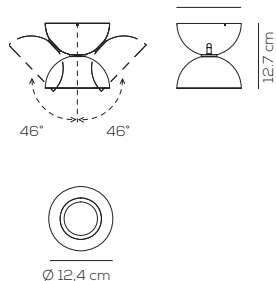

Dodot

Simone Micheli

Lampada da soffitto o parete con struttura in alluminio e acciaio.
Sorgente luminosa orientabile. LED integrato dimmerabile.

*Ceiling or wall lamp with aluminum and steel frame. The lighting source can be adjusted.
Built-in dimmable LED source.*

kg 0,9 m³ 0,02

DODOT / DRIVER INCLUDED

Type	Article	Colours	Beam - degrees	Source	EURO
FA	DOD9 30	BC white BL blue^{LS} NE black CG concrete green^{LS} MD mauve dust	35°	LED 17,4 W - 3000K*	318,00

Type	Article	Colours	Beam - degrees	Source	EURO
FA	DOD9 27	BC white BL blue^{LS} NE black CG concrete green^{LS} MD mauve dust	35°	LED 17,4 W - 2700K*	318,00

CE IP20 CRI≥90 220-240VAc **LED** ~2100 lm* ~120 lm/W*

example composition code FA DOD930 NE 35 LED

Casambi compatibile / Casambi compatible.

LS: stock limitato / limited stock.