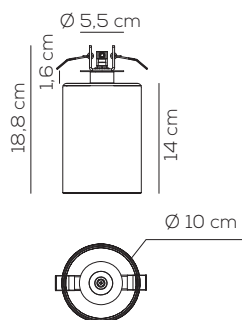

PL SPILI P

kg 0,46 m³ 0,02

SPILLRAY PLUS INDOOR & OUTDOOR / DRIVER NOT INCLUDED

Type	Article	Colours	Finish	Source	EURO
PL	SPILI P	CS crystal	CR chrome	INT Integrated LED 2,2W ~3326K*	212,00
		GR grey			256,00
		RS red^{LS}			247,00
		AR orange^{LS}			247,00

CE IP55** CR>90 dimmable 200mA 11Vbc LED ~147 lm* ~66 lm/W*

example composition code PL SPILIP GR CR INT

LS: stock limitato / limited stock.

** IP55 in caso di installazione in controsoffitto chiuso / IP55 in case of closed false ceiling installation.

** Attività test in corso / Testing activities in progress.