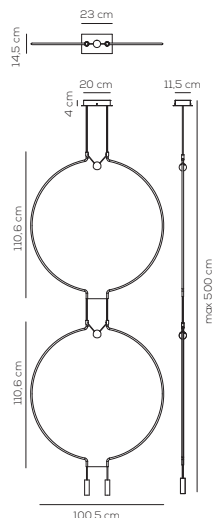

SP LIAD G 2

kg 4,28 m³ 0,1605