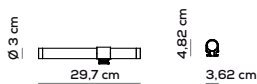

Paralela

Nahtrang Studio

Collezione composta da lampade in vetro modulari e multidimensionali a sospensione, parete e soffitto; lampade da terra e tavolo.

Collection composed of: modular and multidimensional suspensions, wall and ceiling lamps; floor and table lamps, made of glass.

Parete e soffitto / Wall and ceiling 29,7cm - 93,6cm - 118,6cm

PARALELA WALL - GLASS TUBE (DRIVER NOT INCLUDED)

Type	Article	Code	Code	CCT	Code	Code	Size	Connection point	Colours	LED - Source
AC	TU	X	X	27 2700K	X	X	MI 29,7cm	1	BC white	~4W (~315lm)
				30 3000K			LA 93,6cm	2	ER earth red	~14,9W (~1103lm)
							BI 118,6cm		GE greige NE black PG pine green limited edition	~19W (~1418lm)

IP20 CRI>90 24Vdc **LED**

example composition code AC TU X X (30)* X X BI 1 (NE)* ( )* CCT e Colori non influiscono sui prezzi /
CCT and Colours have no impact on prices

kg 0,3 m³ 0,0018