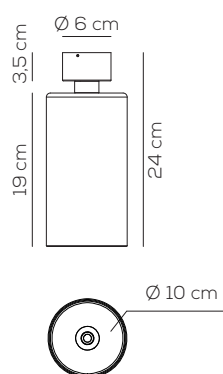

PL SPILX M

kg 0,54 m³ 0,02

SPILLRAY PLUS INDOOR & OUTDOOR / DRIVER NOT INCLUDED

Type	Article	Colours	Finish	Source	EURO
PL	SPILX M	CS crystal	CR chrome	INT Integrated LED 2,2W ~3326K*	278,00
		GR grey			331,00
		RS red^{LS}			314,00
		AR orange^{LS}			314,00

IP55** CRI>90 200mA 11Vdc ~147 lm* ~66 lm/W*
example composition code PL SPILXM GR CR INT

LS: stock limitato / limited stock.

Morsettiera per connessione IP55 inclusa / Terminal block for IP55 included.

** Attività test in corso / Testing activities in progress.