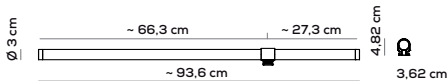

TUBO IN VETRO 29,7cm + 1 PUNTO DI CONNESSIONE /
GLASS TUBE 29,7cm + 1 CONNECTION POINT

EURO 377,00

example composition code AC TU X X (27)* X X MI 1 (BC)*

kg 0,8 m³ 0,006