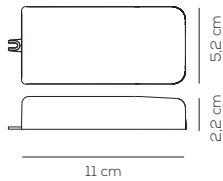

Drivers 700mA

DIMMABLE PHASE CUT

DRIVER 700mA DIMMABLE PHASE CUT

Code	Product	W Max	Input	Output	Weight	EURO
CEDLTC00124	Dim Phase cut Trailing edge Leading edge	20	220-240Vac 50-60 Hz	700mA constant 5 - 29 Vdc	net kg 0,108	72,00

Casambi compatibile / Casambi compatible.