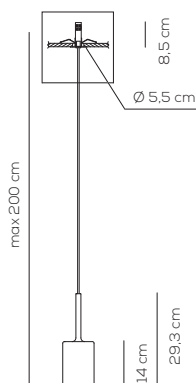

SP SPIL M I (RECESSED)

kg 1,4 m³ 0,05

SPILLRAY / DRIVER NOT INCLUDED

Type	Article	Colours	Finish	Source	EURO
SP	SPIL M I	CS crystal	CR chrome	G4L G41xMax 1.5W 12Vdc LED	234,00
		GR grey			292,00
		BR metallic bronze			341,00
		RS red^{LS}			234,00
		AR orange^{LS}			234,00

CE IP20 LED

foro - hole Ø 4 cm / profondità min - min depth 10 cm

example composition code SP SPILMI BR CR G4L

LS: stock limitato / limited stock.

optional for more info see page 194

	CEDMWC00200	(G4L) on/off driver - Max 8W	21,00
	CEDMWC00201	(G4L) on/off driver - Max 12W	27,00
	CEDLTC00124	dimmbable Phase Cut driver - Max 11W - 12Vdc trailing and leading edge. Casambi compatible	72,00
	LAMPG41,5WL3002	1.5W G4 LED bulb - 3000K - Dimmable	10,00