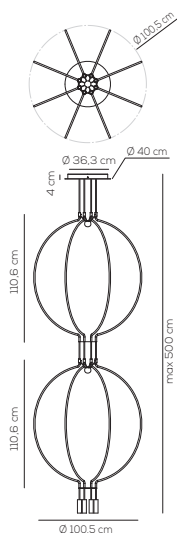

SP LIAD G 8

kg 13,039 m³ 0,1794