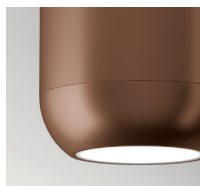

matt bronze