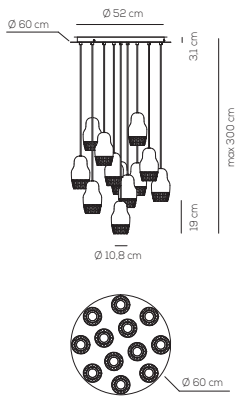

Fedora

Dima Loginoff

Collezione composta da faretto ad incasso e lampade a sospensione con struttura in metallo e vetro cristallo. Disponibile in vari colori e dimensioni. Sorgente luminosa LED con attacco GU10.

Collection consisting of recessed downlight and suspended lamps with metal frame and crystal glass. Available in several colours and sizes. GU10 LED light source.

SP FEDO 12

kg 17,95 m³ 0,41

FEDORA

Type	Article	Colours	Finish	Source	EURO
SP	FEDOR 12	BC white + glass	BC white varnished metal	GU10 GU10 LED 12 x Max 5,5W only LED bulbs	2.980,00
		RO rose gold^{LS} + glass			3.088,00
		BR bronze + glass			3.088,00
		CR chrome + glass			3.088,00

CE IP20 LED 220-240V_{AC}

example composition code SP FEDOR12 RO BC GU1

LS: stock limitato / limited stock.