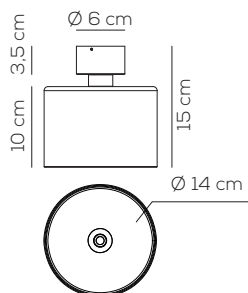

Spillray Plus

Manuel Vivian

Collezione composta da plafoniere e lampade a sospensione in vetro con montatura in metallo cromato per interni ed esterni. Disponibile in vari colori e dimensioni. Sorgente luminosa a LED integrata.

Collection consisting of glass ceiling and pendant lamps with chrome-plated metal frames for indoors and outdoors. Available in various colors and sizes. Integrated LED light source.

INDOOR ↔ OUTDOOR

PL SPILX G

kg 0,46 m³ 0,023

SPILLRAY PLUS INDOOR & OUTDOOR / DRIVER NOT INCLUDED

Type	Article	Colours	Finish	Source	EURO
PL	SPILX G	CS crystal	CR chrome	INT Integrated LED 2,2W ~3326K*	285,00
		GR grey			329,00
		RS red^{LS}			320,00
		AR orange^{LS}			320,00

CE IP55** CR>90 dimmable 200mA 11Vbc LED ~147 lm* ~66 lm/W*

example composition code PL SPILXG GR CR INT

LS: stock limitato / limited stock.

Morsettiera per connessione IP55 inclusa / Terminal block for IP55 included.

** Attività test in corso / Testing activities in progress.

INDOOR ↔ OUTDOOR