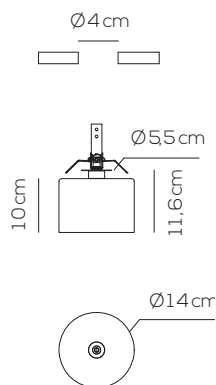

Spillray

Manuel Vivian

Collezione composta da lampade da parete e da soffitto ad incasso e a sospensione in vetro con montatura in metallo cromato. Disponibile in vari colori e dimensioni. Sorgente luminosa a LED.

Collection consisting of wall, recessed and suspended lamps. The diffusers are made of glass with chrome-plated metal frame. Available in several colours and sizes. LED light source.

PL SPIL G I (RECESSED)

kg 0,6 m³ 0,023

SPILLRAY / DRIVER NOT INCLUDED

Type	Article	Colours	Finish	Source	EURO
PL	SPIL G I	CS crystal	CR chrome	G4L G4 1xMax 1,5W 12Vdc LED	233,00
		GR grey			269,00
		RS red^{LS}			233,00
		AR orange^{LS}			233,00

foro - hole Ø 4 cm / profondità min - min depth 10 cm

example composition code PL SPILGI CS CR G4L

LS: stock limitato / limited stock.

optional for more info see page 194

	CEDMWC00200	(G4L) on/off driver - Max 8W	21,00
	CEDMWC00201	(G4L) on/off driver - Max 12W	27,00
	CEDLTC00124	dimnable Phase Cut driver - Max 11W - 12Vdc trailing and leading edge. Casambi compatible	72,00
	LAMPG41,5WL3002	1,5W G4 LED bulb - 3000K - Dimmable	10,00