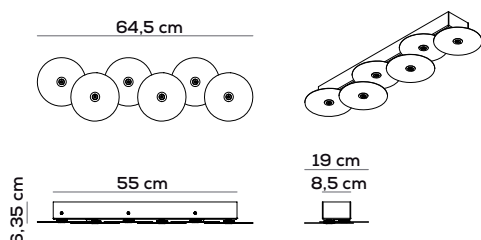

ROSONE 6 LUCI / CANOPY 6 LIGHTS SOLO PER VERSIONI CON CAVO DA INTERNO / ONLY FOR INDOOR CABLE VERSIONS (DRIVER NON INCLUSO MA INSERIBILE: 2pz CEDWSC00500 o 2pz CEDSCC00400 / DRIVER NOT INCLUDED BUT CAN BE INSERT: 2pcs CEDWSC00500 or 2pcs CEDSCC00400)

kg 2,92 m³ 0,039

Code	Colours	EURO
ACCANOPYRE002	CR chrome	520,00

example composition code ACCANOPYRE002 CR