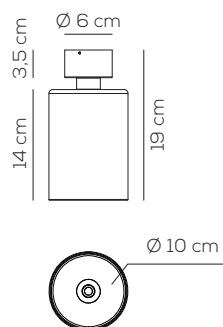

Spillray Plus

Manuel Vivian

Collezione composta da plafoniere e lampade a sospensione in vetro con montatura in metallo cromato per interni ed esterni. Disponibile in vari colori e dimensioni. Sorgente luminosa a LED integrata.

Collection consisting of glass ceiling and pendant lamps with chrome-plated metal frames for indoors and outdoors. Available in various colors and sizes. Integrated LED light source.

INDOOR ↔ OUTDOOR

PL SPILX P

kg 0,45 m³ 0,02

SPILLRAY PLUS INDOOR & OUTDOOR / DRIVER NOT INCLUDED

Type	Article	Colours	Finish	Source	EURO
PL	SPILX P	CS crystal	CR chrome	INT Integrated LED 2,2W ~3326K*	256,00
		GR grey			300,00
		RS red^{LS}			291,00
		AR orange^{LS}			291,00

IP55** CRI>90 200mA 11Vdc ~147 lm* ~66 lm/W*
example composition code PL SPILXP GR CR INT

LS: stock limitato / limited stock.

Morsettiera per connessione IP55 inclusa / Terminal block for IP55 included.

** Attività test in corso / Testing activities in progress.