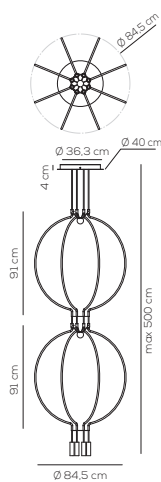

SP LIAD M 8

kg 12,401 m³ 0,2477