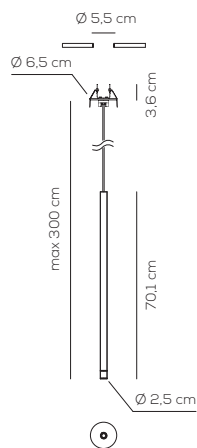

VIRTUS SUSPENSION

kg 0,89 m³ 0,0015

Compatible with pivot system
pag.104

VIRTUS RECESSED / DRIVER NOT INCLUDED

Zone	Type	Article	System compatibility	Finish	CCT	Code	Source	EURO
E	2	101	4 recessed canopy	07 matt white RAL 9016 wrinkled	1 2700K	X	LED 6,5W	262,00
				10 anthracite grey wrinkled / final black polished nickel	2 3000K*			276,00
				11 anthracite grey wrinkled / final polished gold	3 3500K			276,00
				12 rust brown wrinkled / final black polished nickel				276,00
				13 rust brown wrinkled / final polished gold				276,00

IP20 CRI>90

700mA 9,2Vdc ~671 lm* ~103 lm/W*

example composition code E 2 101 4 11 1 X

Casambi compatibile / Casambi compatible.

foro - hole Ø 5,5 cm / profondità min - min depth 10 cm - Collegare in serie. / Wire in series.

optional accessories for recessed versions . See page 192

E000700900	Kit decentramento bianco Ø 2,2 x 2 cm / White decentralization kit Ø 2,2 x 2 cm.	13,00
CEDLTC00124	dimmbale Phase Cut 700mA driver - Max 20W trailing and leading edge. Casambi compatible	72,00
CEDLTC00127	dimmbale 0/1 - 10V - Push - 700mA driver - Max 9W casambi compatible	61,00
CEDLTC00126	dimmbale DALI 700mA driver - Max 20W casambi compatible	83,00
CEDLTC00104	dimmbale 1-10V - DALI - Push 700mA driver - Max50W casambi compatible	145,00