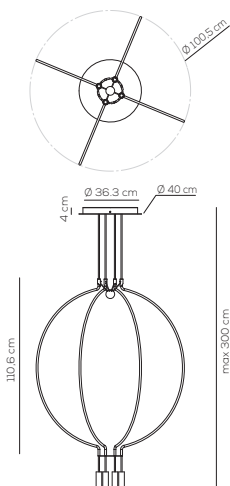

SP LIAI G 4

kg 6,068 m³ 0,200

LIAISON / DRIVER INCLUDED

Type	Article	Arch / Final & sphere finishes	Source	EURO
SP	LIAI G 4	NE black / NE black	LED 4 x 6,6W - optic ~ 40° beam 3000K* 2700K upon request	1.590,00
		NE black / OO matt gold		1.740,00
		OO matt gold / NE black		2.194,00

CE IP20 CRI>90 **LED** ~2684 lm* ~102 lm/W* 220-240Vac

example composition code SP LIAI G 4 OO NE LED

Casambi compatibile / Casambi compatible.