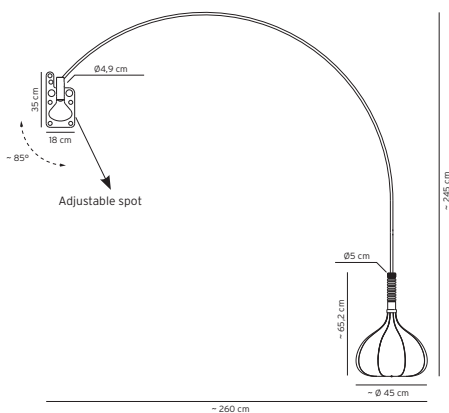

PT BULAR | Limited Edition

kg 36,8 m³ 0,64

BUL-BO FLOOR XL / DRIVER NOT INCLUDED

Type	Article	CCT	Body Colours	Bag Finishing	Source	EURO
PT	BULAR	1 2700K	AL polished aluminum	NE nero/black	XXX LED ~15.3 W	3.428,00**
		2 3000K*	NE intense black			2.594,00**

CE IP20 CRI>90 34Vdc LED 450mA ~1924 lm* ~125 lm/W*

example composition code PT BULAR 1 AL NE XXX

**Apparecchiatura di alimentazione e controllo non inclusa / Power and control equipment not included

kg 0,366 m³ 0,004

APPARECCHIATURA DI ALIMENTAZIONE E CONTROLLO (Per PTBUL-B, PTBUL23 and PTBULAR) POWER AND CONTROL EQUIPMENT (For PTBUL-B, PTBUL23 and PTBULAR)

ACCONTROLPT0002

Power and control equipment (dimmer, driver, cables, plug)
100-240Vac input, 22W, 450mA output, 34Vdc output
Plugs: EU, USA
Color: black

124,00