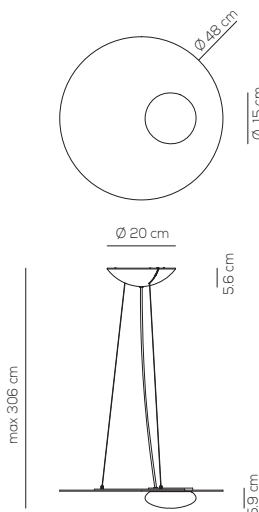

SP KWIC 48

kg 3,2 m³ 0,074

KWIC / DRIVER INCLUDED

Type	Article	Colours	Finishings	Source	EURO
SP	KWIC 48	NE intense black	XX	LED 18W - diffused beam 3000K*, 2700K, 3500K upon request	825.00
		BR transparent bronze			866.00
		BC white			825.00

CE IP20 CRI>90 110-240VAC LED ~2255 lm* ~125 lm/W*

example composition code SP KWIC 48 NE XX LED
Casambi compatibile / Casambi compatible.