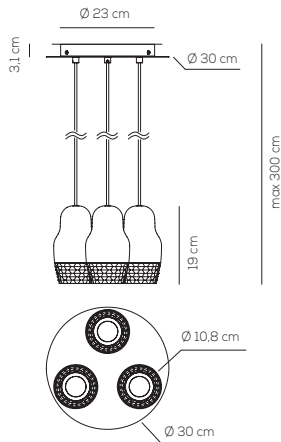

Fedora

Dima Loginoff

Collezione composta da faretto ad incasso e lampade a sospensione con struttura in metallo e vetro cristallo. Disponibile in vari colori e dimensioni. Sorgente luminosa LED con attacco GU10.

Collection consisting of recessed downlight and suspended lamps with metal frame and crystal glass. Available in several colours and sizes. GU10 LED light source.

SP FEDOR 3

kg 4,56 m³ 0,06

Limited stock

FEDORA

Type	Article	Colours	Finish	Source	EURO
SP	FEDOR 3	BC white + glass	BC white varnished metal	GU1 GU10 LED 3 x Max 5,5W only LED bulbs	747,00
		RO rose gold^{LS} + glass			779,00
		BR bronze + glass			779,00
		CR chrome + glass			779,00

CE IP20 LED 220-240VAC

example composition code SP FEDOR3 RO BC GU1

LS: stock limitato / limited stock.