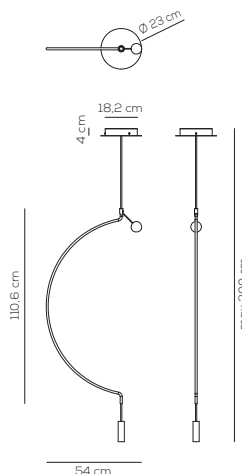

SP LIAI G 1

kg 2,448 m³ 0,16

LIAISON / DRIVER INCLUDED

Type	Article	Arch / Final & sphere finishes	Source	EURO
SP	LIAI G 1	NE black / NE black	LED 6,6W - optic ~ 40° beam 3000K* 2700K upon request	536,00
		NE black / OO matt gold		572,00
		OO matt gold / NE black		666,00

CE IP20 CRI>90 **LED** ~671 lm* ~102 lm/W* 220-240VAc

example composition code SP LIAI G 1 OO NE LED

Casambi compatibile / Casambi compatible.