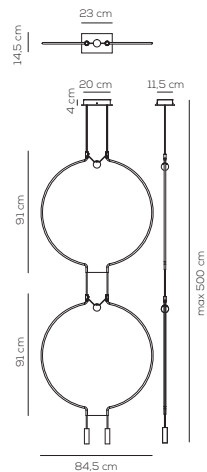

SP LIAD M 2

kg 4,12 m³ 0,0947