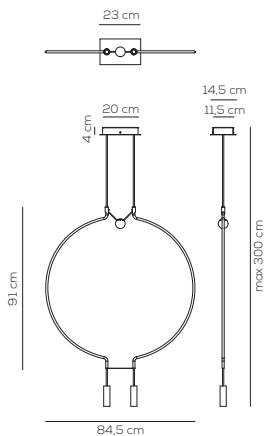

SP LIAI M 2

kg 2,673 m³ 0,0947

LIAISON / DRIVER INCLUDED

Type	Article	Arch / Final & sphere finishes	Source	EURO
SP	LIAI M 2	NE black / NE black	LED 2 x 6,6W - optic ~ 40° beam 3000K* 2700K upon request	867,00
		NE black / OO matt gold		943,00
		OO matt gold / NE black		1.098,00

CE IP20 CRI>90 **LED** ~1342 lm* ~102 lm/W* 220-240VAC

example composition code SP LIAI M 2 OO NE LED
Casambi compatibile / Casambi compatible.