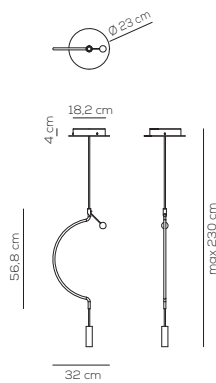

Liaison

Sara Moroni

Collezione di lampade a sospensione in metallo. Disponibile in vari colori e dimensioni. La sorgente luminosa è a LED integrato dimmerabile.

Collection consisting of metal suspended lamps. Available in several colors and sizes. Built-in dimmable LED light source.

SP LIAI P 1

kg 1,766 m³ 0,0591

LIAISON / DRIVER INCLUDED

Type	Article	Arch / Final & sphere finishes	Source	EURO
SP	LIAI P 1	NE black / NE black	LED 6,6W - optic ~ 40° beam 3000K* 2700K upon request	442,00
		NE black / OO matt gold		486,00
		OO matt gold / NE black		522,00

CE IP20 CRI>90 **LED** ~671 lm* ~102 lm/W* 220-240VAc

example composition code SP LIAI P 1 NE NE LED

Casambi compatibile / Casambi compatible.