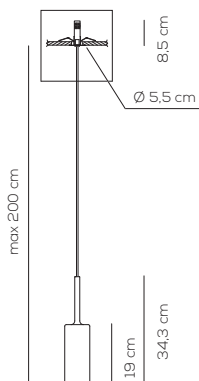

SP SPIL P I (RECESSED)

kg 1,2 m³ 0,03

SPILLRAY / DRIVER NOT INCLUDED

Type	Article	Colours	Finish	Source	EURO
SP	SPIL P I	CS crystal	CR chrome	G4L G41xMax 1,5W 12Vdc LED	265,00
		GR grey			327,00
		BR metallic bronze			378,00
		RS red^{LS}			265,00
		AR orange^{LS}			265,00

CE IP20 LED

foro - hole Ø 4 cm / profondità min - min depth 10 cm

example composition code SP SPILPI BR CR G4L

LS: stock limitato / limited stock.

optional for more info see page 194

CEDMWC00200

(G4L) on/off driver - Max 8W

21,00

CEDMWC00201

(G4L) on/off driver - Max 12W

27,00

CEDLTC00124

dimmable Phase Cut driver - Max 1,1W - 12Vdc trailing and leading edge. Casambi compatible

72,00

LAMPG41,5WL3002

1,5W G4 LED bulb - 3000K - Dimmable

10,00