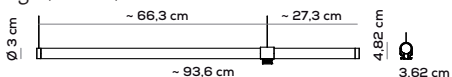

TUBO IN VETRO 93,6cm + CAVO ACCIAIO (3m) + CAVO ELETTRICO (4m) + 1 PUNTO DI CONNESSIONE ALTO / GLASS TUBE 93,6cm + STEEL CABLE (3m) + ELECTRICAL CABLE (4m) + 1 CONNECTION POINT UP

EURO 576,00

example composition code AC TU X C (27)* E X LA 1 (GE)*

kg 0,8 m³ 0,006