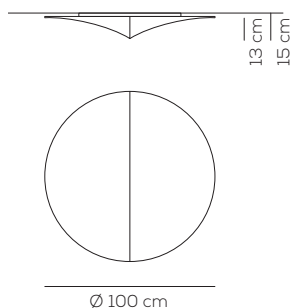

PL NEL 100

kg 4 m³ 0,17

NELLY / tessuto INCLUSO / fabric INCLUDED

Type	Article	Colours	Code	CCT	Source	EURO
PL	NEL 100	BC white	X	X	E27 3 x Max 16W LED or 3 x Max 70W halogen	E27: 368,00 L01: 555,00 L02: 674,00
		FB white pattern	X	1 2700K	L01 LED 15W 2700K: ~1260lm 3000K: ~1375lm	E27: 368,00 L01: 570,00 L02: 688,00
			X	2 3000K	L02 LED 30W 2700K: ~2520lm 3000K: ~2750lm	

CE IP20 CRI>90 220-240VAc LED

example composition code PL NEL100 BC XX E27

TESSUTI SUPPLEMENTARI SU RICHIESTA / ADDITIONAL FABRICS UPON REQUEST:

TSPLNELLY100BC	white	221,00
TSPLNELLY100FB	white pattern	232,00

Casambi compatibile / Casambi compatible.