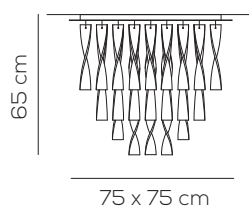

CE IP20 +LED 220-240V_{ac}

example composition code PL AURG30 RS CR E27

LS: stock limitato / limited stock.

PL AURA GR

kg 44 m³ 0,62

Limited stock

AURA

Type	Article	Colours	Finish	Source	EURO
PL	AURA GR	CS "rigadin" crystal	CR chrome	E27 4 x Max 175W LED or 4 x Max 100W halogen	6.628,00
		BC white			6.628,00
		RS red ^{LS}			6.628,00
		TA tea ^{LS}			6.628,00