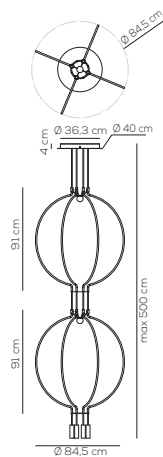

SP LIAD M 4

kg 8,241 m³ 0,2477

LIAISON / DRIVER INCLUDED

Type	Article	Arch / Final & sphere finishes	Source	EURO
SP	LIAD M 4	NE black / NE black	LED 4 x 6,6W - optic ~ 40° beam 3000K* 2700K upon request	2.181,00
		NE black / OO matt gold		2.362,00
		OO matt gold / NE black		3.027,00

IP20 CRI>90 **LED** ~2684 lm* ~102 lm/W* 220-240Vac

example composition code SP LIAD M 4 OO NE LED

Casambi compatibile / Casambi compatible.