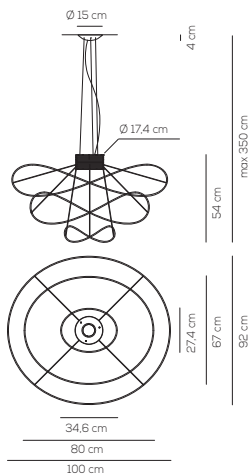

SP HOOPS 3

kg 5,8 m³ 0,43

HOOPS / con illuminazione verso alto e basso / with upward and downward lighting

Type	Article	Colours / Finish	Source	EURO
SP	HOOPS 3	BC white/ BC white	LED 32W - diffused beam 3000K other CCT options available upon request	1.536,00
		NE black / NE black		1.536,00
		OR gold / OR gold		1.798,00
		CR chrome / CR chrome		1.706,00

CE IP20 CRI90 220-240VAC LED ~2860 lm 89 lm/W
example composition code SP HOOPS3 OR OR LED
Casambi compatibile / Casambi compatible.