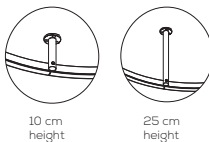

PL UL 1: kg 10,4 m³ 0,330
PL UL 2: kg 11,0 m³ 0,330

rosone standard / standard canopy

altezze disponibili
available heights

10 cm height

25 cm height

U-LIGHT / h10 cm or h25 cm ceiling lamp with canopy / DRIVER INCLUDED