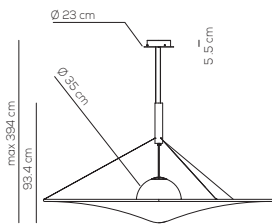

Manto

Davide Besozzi

Collezione di lampade a sospensione con struttura metallica in alluminio e acciaio. Diffusore in vetro soffiato e tessuto elastico removibile e lavabile. Il diffusore in vetro è regolabile nella posizione in altezza. Disponibile in tre dimensioni. Sorgente luminosa a LED integrato dimmerabile.

Collection consisting of aluminum and steel suspended lamps. Blown opaline glass and elastic removable and washable fabric diffuser. The height position of the glass diffuser can be adjusted. Available in three sizes. Built-in dimmable LED light source.

SP MAN 180

kg 9,23 m³ 0,475