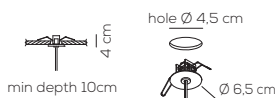

canopy kg 9,1 m³ 0,310
recessed kg 4,8 m³ 0,280
Installazione downlight o upright.
Downlight or upright mounting.

rosone standard / standard canopy

rosone incasso / recessed canopy

U-LIGHT / suspension with canopy / DRIVER INCLUDED