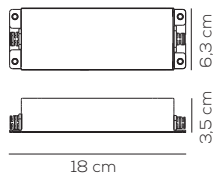

Dimmable DALI

DRIVER 24V

Code	Product	W Max	Input	Output	Weight	EURO
CEDMWC00204	Dimmable DALI	75	100-305Vac 50-60 Hz	24VDC constant 3,15A	net kg 0,8	139,00

Casambi compatibile / *Casambi compatible.*