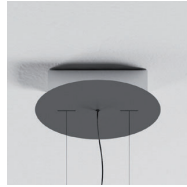

U-Light

Timo Ripatti

Collezione composta da lampade da parete, soffitto e sospensione in alluminio.
Disponibile in due colori e dimensioni. Sorgente luminosa a LED integrato dimmerabile.
Disponibile con opzione fonoassorbente.

Collection consisting of wall, ceiling and suspended lamps in aluminium. Available in two colours and sizes. Built-in LED dimmable light source. Available with sound-absorbing panel option.

prodotto fonoassorbente / sound absorbing product

COLOURS

canopy

WALL AND CEILING LAMP VERSION