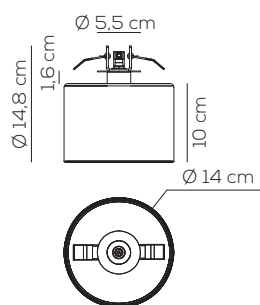

PL SPILI G

kg 0,47 m³ 0,023

SPILLRAY PLUS INDOOR & OUTDOOR / DRIVER NOT INCLUDED

Type	Article	Colours	Finish	Source	EURO
PL	SPILI G	CS crystal	CR chrome	INT Integrated LED 2,2W ~3326K*	241,00
		GR grey			285,00
		RS red^{LS}			276,00
		AR orange^{LS}			276,00

IP55** CRI>90 200mA 11Vbc **LED** ~147 lm* ~66 lm/W*
example composition code PL SPILIG GR CR INT

LS: stock limitato / limited stock.

** IP55 in caso di installazione in controsoffitto chiuso / IP55 in case of closed false ceiling installation.

** Attività test in corso / Testing activities in progress.

optional for more info see page 195

	CEDWSC00500	dimmbale DALI - Dim Push driver - Max 12W - IP20 casambi compatibile	53,00
	CEDSCC00400	dimmbale ELV - TRIAC - 0 - 10V/1 -10V driver - Max 10W - IP20 casambi compatibile	51,00