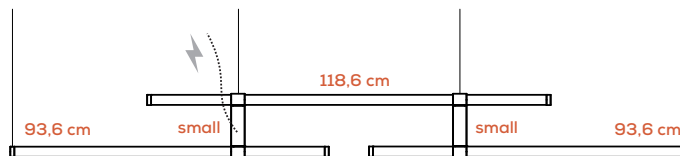

Paralela

Nahtrang Studio

Collezione composta da lampade in vetro modulari e multidimensionali a sospensione, parete e soffitto; lampade da terra e tavolo.

Collection composed of: modular and multidimensional suspensions, wall and ceiling lamps; floor and table lamps, made of glass.

Sospensione orizzontale / Horizontal suspension

Esempi compositivi con 3 tubi in vetro (NON SONO INCLUSI ROSONE E DRIVER)

Compositional examples with 3 glass tubes (CANOPY AND DRIVER ARE NOT INCLUDED)

CCT 3000K - color white

HORIZONTAL 14

ACTUXC30XXLA1BC + ACDISTSMFORXXBC + ACTUCX30XXBI2BC + ACDISTSMXORXXBC + ACTUXC30XXLA1BC + ACCAVOEL4X001BC (3m)

EURO 2.108,00

Si può scegliere quale cintura avrà l'entrata cavo elettrico (cavo a 4 poli) /
You can choose which belt will have the electric cable (4-pole cable) entry