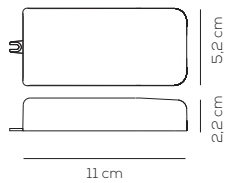

Dimmable 0/1-10V - Push

DRIVER 24V

Code	Product	W Max	Input	Output	Weight	EURO
CEDLTC00132	Dimmable 0/1-10V, PUSH	20	110-240Vac 50-60 Hz	24 Vdc	net kg 0,115	56,00

Casambi compatibile / Casambi compatible.