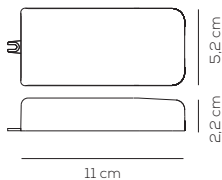

DIMMABLE DALI

DRIVER 700mA DIMMABLE DALI

Code	Product	W Max	Input	Output	Weight	EURO
CEDLTC00126	Dimmable DALI DALI 2	20	110-240Vac 50-60 Hz	700mA constant 3 - 28 Vdc	net kg 0,106	83,00

Casambi compatibile / Casambi compatible.