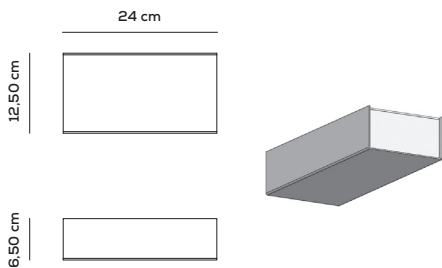

Colours

DW desert white
GE greige
LA laguna aqua
ER earth red
NE intense black

EURO

56,00

example composition code ACPIEDIN022 XX GE

CANOPY (DRIVER NOT INCLUDED BUT CAN BE INSERT)

kg 1,5

Code