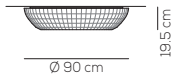

Bell

Manuel Vivian

Collezione composta da lampade da soffitto e a sospensione con struttura metallica rivestita con fettuccia di tessuto pongé superliscio. Disponibile in vari colori e dimensioni. Sorgente luminosa con attacco a vite o a LED integrato dimmerabile.

Collection consisting of ceiling and suspended lamps with a metal frame covered with strips of extra smooth pongé fabric. Available in several colours and sizes. Screw fitting or built-in dimmable LED light source.

PL BEL 090

kg 8 m³ 0,98

BELL / diffusore INCLUSO / diffuser INCLUDED

Type	Article	Colours	Finish	Source	EURO
PL	BEL 090 E27	BC white* BW warm white* GI gold yellow NE black RS red	XX	E27 3 x Max 17,5W LED or 3 x Max 57W halogen	1.439,00

CE IP20 +LED 220-240VAc

example composition code PL BEL090E27 BW XX

* trattamento ignifugo su richiesta con un incremento di prezzo del 5% /
flame-retardant treatment upon request with a price increase of the 5%.