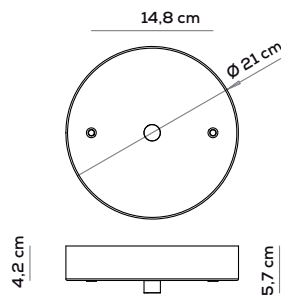

ROSONE 2 / CANOPY 2

(DRIVER NON INCLUSO MA INSERIBILE / DRIVER NOT INCLUDED BUT CAN BE INSERT)

kg 0,9 m³ 0,025

Code	Colours	EURO
ACCANOPYTO002	BC white	148,00
	ER earth red	
	GE greige	
	NE black	
	PG pine green limited edition	

example composition code ACCANOPYTO002 BC