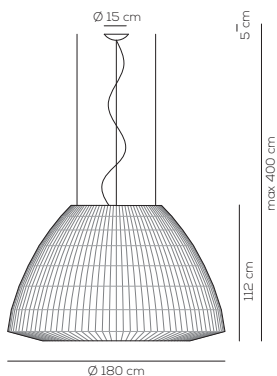

SP BEL 180 LED

BELL / diffusore INCLUSO, con illuminazione verso alto e basso / diffuser INCLUDED, with upward and downward lighting

Type	Article	Colours	Finish	Source	EURO
SP	BEL 180 LED	BC white*	XX	LED 98W - diffused beam 3000K*, 4000K	7.993,00
		BW warm white*			
		GI gold yellow			
		NE black			
		RS red			

CE IP20 CRI90 LED ~10719 lm* 109 lm/W* 110-240V_{AC}

example composition code SP BEL180LED BW XX

* trattamento ignifugo su richiesta con un incremento di prezzo del 5% /
flame-retardant treatment upon request with a price increase of the 5%.

Equivalent Sound Absorption Area (A) in m² per lamp

FREQUENCY	125 HZ	250 HZ	500 HZ	1000 HZ	2000 HZ	4000 HZ	8000 HZ	125-8000 HZ	500-2000 HZ
A	1,55	2,65	3,56	4,65	5,68	6,38	7,10	4,51	4,63