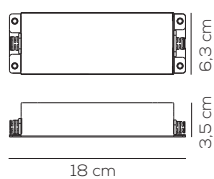

Dimmable DALI

DRIVER 24V

Code	Product	W Max	Input	Output	Weight	EURO
CEDMWC00204	Dimmable DALI	75	100-305Vac 50-60 Hz	24VDC constant 3,15A	net kg 0,8	139,00

Casambi compatibile / Casambi compatible.