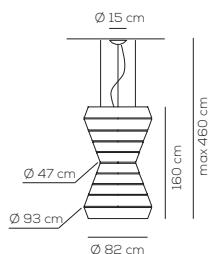

Collection consisting of suspended lamps with a metal frame covered with strips of extra smooth pongé fabric. Available in several colours and sizes. Screw fitting light source.

SP LAY F

kg 25,1 m³ 0,76