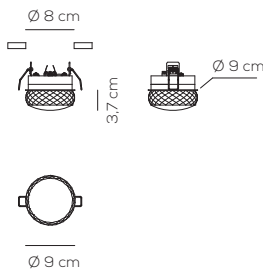

FA FAIRY

kg 1 m³ 0,0014

Limited stock

FAIRY / DRIVER NOT INCLUDED

Type	Article	Colours	Finish	Source	EURO
FA	FAIRY X	CS crystal	CR chrome	LED 5,9W - 350mA - 17vdc diffused beam - 2700K	232,00
		AM amber			257,00
		GR grey			257,00

CE IP20 CRI90 **LED** ~717 lm ~121 lm/W

foro - hole Ø 8 cm / profondità min - min depth 10 cm - Collegare in serie. / Wire in series.

example composition code FA FAIRYX AM CR LED

optional for more info see page 191

	CEDLTC00100	on/off 350mA driver - Max 8W	33,00
	CEDLTC00103	dimnable 1-10V 350mA driver - Max 25W casambi compatible	139,00
	CEDLTC00104	dimnable DALI 350mA driver - Max 25W casambi compatible	145,00
	CEDSCC00400	dimnable ELV - TRIAC - 0 - 10V/1 -10V driver - Max 10W - IP20 casambi compatible	51,00