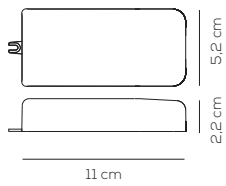

Paralela Drivers

Dimmable 0/1-10V - Push

DRIVER 24V

Code	Product	W Max	Input	Output	Weight	EURO
CEDLTC00132	Dimmable 0/1-10V, PUSH	20	110-240Vac 50-60 Hz	24Vdc	net kg 0,115	56.00

Casambi compatibile / Casambi compatible.