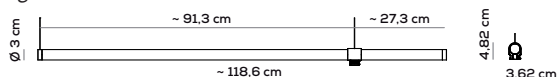

TUBO IN VETRO 118,6cm + CAVO ACCIAIO (3m) + CAVO ELETTRICO (4m) + 1 PUNTO DI CONNESSIONE ALTO / GLASS TUBE 118,6cm + STEEL CABLE (3m) + ELECTRICAL CABLE (4m) + 1 CONNECTION POINT UP

EURO 630,00

example composition code AC TU X C (27)* E X BI 1 (GE)*

kg 1 m³ 0,007