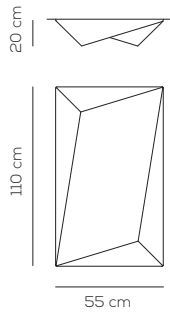

PL UKI 110

kg 3 m³ 0,12

UKIYO / tessuto INCLUSO - applicazione a soffitto o a parete / fabric INCLUDED - application: both as ceiling or wall lamp

Type	Article	Colours	Finish	Source	EURO
PL	UKI 110	BC white^{LS}	XX white metal	E27 3 x Max 16W LED or 3 x Max 70W halogen	441,00

CE IP20 +LED 220-240V_{ac}

example composition code PL UKI110 BC XX E27