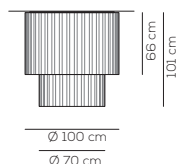

Skirt

Manuel Vivian

Collezione di lampade da soffitto e a sospensione con paralume in tessuto riciclato. Disponibile in varie dimensioni e colori, anche con tessuto esterno retato nero.

Collection of ceiling and suspended lamps in recycled fabric, available in several sizes and colours. The fabric can also come in a double-layer version with an exterior black net fabric.

PL SK 100 2

kg 18 m³ 1,06

SKIRT / diffusore INCLUSO / diffuser INCLUDED

Type	Article	Exterior Net	Fabric Colours	Source	EURO
PL	SK 100 2 E27	XX no black net	BC white	E27 3 x Max 17,5W LED or 3 x Max 70W halogen	2.922,00 + black net 4.519,00
		NE black net	AR orange		3.282,00 + black net 4.879,00
			BL blue		3.282,00 + black net 4.879,00
			GR light grey		3.282,00 + black net 4.879,00
			RS red		3.282,00 + black net 4.879,00
			VE light green		3.282,00 + black net 4.879,00