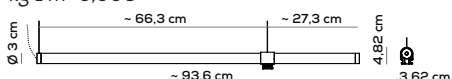

TUBO IN VETRO 93,6cm + CAVO ACCIAIO (3m) SU PUNTO DI CONNESSIONE + CAVO ACCIAIO (3m) + 1 PUNTO DI CONNESSIONE / GLASS TUBE 93,6cm + STEEL CABLE (3m) ON CONNECTION POINT + STEEL CABLE (3m) + 1 CONNECTION POINT

EURO 541,00

example composition code AC TU C C (30)* X X LA 1 (PG)*

kg 1 m³ 0,006