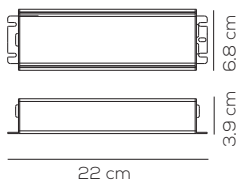

DRIVER 24V

Code	Product	W Max	Input	Output	Weight	EURO
CEDMWC00202	Dimmable 1-10V	80	100-305Vac 50-60 Hz	24VDC constant 3,4A	net kg 0,9	139,00