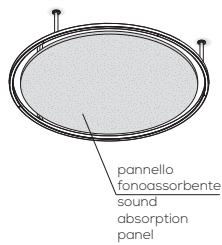

U-Light

Opzione fonoassorbente / Sound absorbing option

COLOURS

The panels are:

Ø590mm weight 1.3 Kg 0.107 m³
Ø790mm weight 1.9 Kg 0.166 m³
Ø1090mm weight 3.1 Kg 0.32 m³

Thickness: 40mm
Sound absorption factor: about 0.6
Fire resistance: B-S1, d0 (EN13501)
Emissions (SP Ref. F122842): odor free, emits no gases

PL UL X 090 / 120 / 160 / 180

SP ULA 090 / 120 / 160 / 180

SP ULI 090 / 120