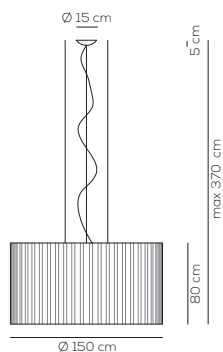

Skirt

Manuel Vivian

Collezione di lampade da soffitto e a sospensione con paralume in tessuto riciclato. Disponibile in varie dimensioni e colori, anche con tessuto esterno retato nero.

Collection of ceiling and suspended lamps in recycled fabric, available in several sizes and colours. The fabric can also come in a double-layer version with an exterior black net fabric.

SP SKR 150 LED

SKIRT / with upward and downward lighting / diffuser INCLUDED / DRIVER INCLUDED

Type	Article	Exterior Net	Fabric Colours	Source	EURO
SP	SKR 150 LED	XX no black net	BC white	LED 98W - diffused beam 3000K* 4000K upon request	5.605,00 + black net 7.132,00
		NE black net	AR orange		6.094,00 + black net 7.622,00
			BL blue		6.094,00 + black net 7.622,00
			GR light grey		6.094,00 + black net 7.622,00
			RS red		6.094,00 + black net 7.622,00
			VE light green		6.094,00 + black net 7.622,00

CE IP20 CRI90 LED ~10719 lm* 109 lm/W* 110-240Vac

example composition code SP SKR150LED NE BC

Casambi compatibile / Casambi compatible.

Equivalent Sound Absorption Area (A) in m² per lamp

FREQUENCY	125 HZ	250 HZ	500 HZ	1000 HZ	2000 HZ	4000 HZ	8000 HZ	125-8000 HZ	500-2000 HZ
A	1,23	1,87	2,51	3,22	3,38	3,51	4,39	2,87	3,04

Equivalent Sound Absorption Area (A) in m² per lamp (with black net)

FREQUENCY	125 HZ	250 HZ	500 HZ	1000 HZ	2000 HZ	4000 HZ	8000 HZ	125-8000 HZ	500-2000 HZ
A	1,45	1,98	2,67	3,42	3,51	3,79	4,68	3,07	3,20