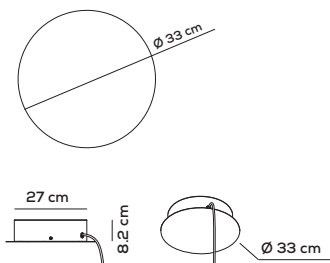

CANOPY (DRIVER NOT INCLUDED. 1 OR 2 DRIVERS CAN BE INSERTED)

kg 2,5

Code

ACCANOPYTO001

Colours

DW desert white
GE greige
LA laguna aqua
ER earth red
NE intense black

EURO

277,00

example composition code ACCANOPYTO001 ER