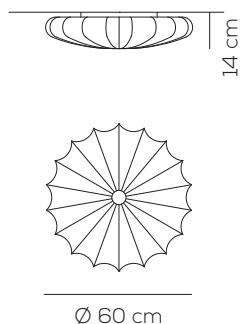

Muse / Muse plus

Sandro Santantonio

Collezione di lampade da soffitto e parete con struttura metallica e rivestimento in tessuto elasticizzato, sfoderabile e lavabile. Disponibile in vari colori e dimensioni.

Collection consisting of ceiling and wall lamps with metal frame and removable, washable elastic fabric covering. Available in several colours and sizes.

PL MUSE 60

kg 1,5 m³ 0,09

MUSE / tessuto INCLUSO / fabric INCLUDED
/ applicazione a soffitto o a parete / application: both as ceiling or wall lamp

Type	Article	Colours	Code	CCT	Source	EURO
PL	MUSE 60	BC white	X	X	E27 2 x Max 7W LED or 2 x Max 70W halogen	E27: 276,00 L01: 408,00
		FI flower	X	1 2700K	L01 LED 15W 2700K: ~1260lm 3000K: ~1375lm	E27: 372,00 L01: 495,00
		ST sticks	X	2 3000K		E27: 372,00 L01: 495,00
		MC multicolour				E27: 372,00 L01: 495,00

CE IP20 CRI>90 220-240V_{ac} **LED**

example composition code **PL MUSE60 BC X2 L01**

Casambi compatibile / Casambi compatible.

TESSUTI SUPPLEMENTARI SU RICHIESTA / ADDITIONAL FABRICS UPON REQUEST:

TSPLMUSE60	white	93,00
TSPLMUSE60FI	flower	195,00
TSPLMUSE60ST	sticks	195,00
TSPLMUSE60MC	multicolour	195,00

Vedi pagina 185 per colori in stock limitato / see page 185 for limited stock colors