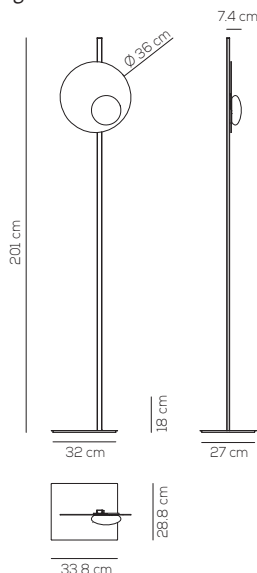

PT KWIC 36

kg 10,1 m³ 0,126

KWIC / DIMMER INCLUDED

Type	Article	Colours	Finishings	Source	EURO
PT	KWIC 36	NE intense black	XX	LED 18W - diffused beam 3000K*, 2700K, 3500K upon request	985.00
		BR transparent bronze			1.027.00
		BC white			985.00

CE IP20 CRI>90 110-240VAC LED ~2255 lm* ~125 lm/W*

example composition code PT KWIC 36 NE XX LED