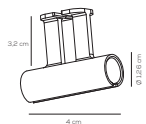

JUNCTION KIT

PIVOT / JUNCTION KIT

Code	Colours	EURO
KITJUNCTIPIV	BC white	12,00
KITJUNCTIGPIV	NE black	12,00
	GE greige	19,00

example composition code KITJUNCTIGPIV BC