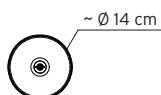

SP SP070G / SP110G

SP 070: kg 0,65 m³ 0,026

SP 110: kg 0,72 m³ 0,027

SPILLRAY PLUS INDOOR & OUTDOOR / DRIVER NOT INCLUDED

Type	Article	Colours	Finish	Source	EURO
SP	SP 070 G	CS crystal	CR chrome	INT Integrated LED 2,2W ~3300K*	070: 461,00
		110: 486,00			
	SP 110 G	GR grey	070: 509,00		
		110: 534,00			
		BR metallic bronze	070: 577,00		
		RS red^{LS}		110: 602,00	
		AR orange^{LS}		070: 496,00	
				110: 521,00	

CE IP55** CRI>90 200mA 11Vbc **LED** ~128 lm* ~58 lm/W*

example composition code SP SP070G BR CR INT

LS: stock limitato / limited stock.

Morsettiera per connessione IP55 inclusa / Terminal block for IP55 included.

** Attività test in corso / Testing activities in progress.