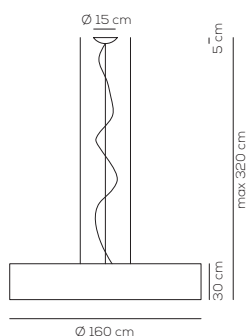

SP SKI 160

kg 23 m³ 2,15

SKIN / con illuminazione verso alto e basso / with upward and downward lighting

Type	Article	Colours (lampshade)	Colours (radial diffuser)	Source	EURO
SP	SKI 160 E27	BC white BA ivory white MA brown NE matt black	BC white BW warm white	E27 6 x Max 17,5W LED or 6 x Max 20W fluo	5.693,00

CE IP20 +LED 220-240Vac

example composition code SP SKI160E27 MA BW