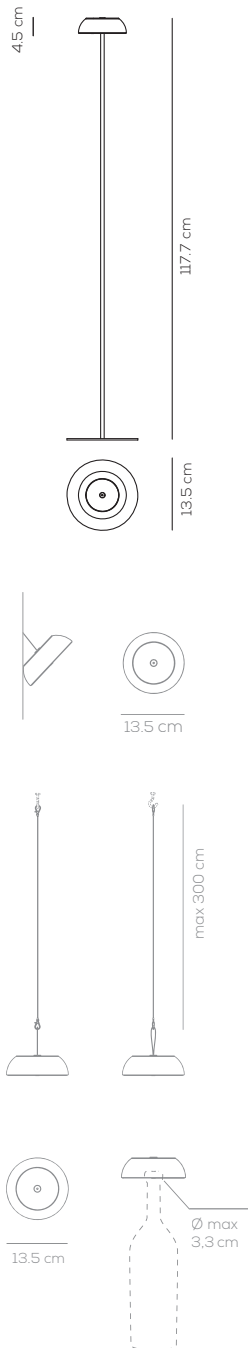

Float

Mario Alessiani

Lampada multifunzionale portatile a batteria, con sorgente a led integrata, adatta per interni ed esterni. Struttura realizzata in alluminio e acciaio inox con diffusore in PC ad alta efficienza. Dimmerabile a 5 livelli. Autonomia 9h con kit batterie sostituibili e ricaricabili per almeno 500 cicli, alla massima efficienza.

INDOOR ↔ OUTDOOR

Multifunctional mobile battery lamp with integrated led source, for indoor and outdoor applications. Aluminum and stainless steel structure, high efficiency PC diffuser. Dimmable 5 steps. 9 hours runtime with replaceable battery kit with at least 500 recharging cycles, at maximum efficiency.

PT FLOAT

kg 1,8 m³ 0,01

FLOAT INDOOR & OUTDOOR / floor lamp / wall lamp / suspension lamp / for installation on bottles

Type	Article	Colours / Finish	Source	EURO
PT	FLOATX	BC white / BC white	LED 3,5W - diffused beam 2700K	333,00
		LA laguna aqua / BC white		
		NE black / NE black		
		GE concrete - greige / CO concrete - greige		
		MD mauve dust / BC white		
		BL blue / BC white^{LS}		
		CG concrete green / CO concrete grey^{LS}		

CE 5 steps IP55 CRI 80 Li-Ion battery 500 cycles 9 hours **LED** ~200 lm* 57.14 lm/W*

example composition code PT FLOATX LA BC LED

LS: stock limitato / limited stock.