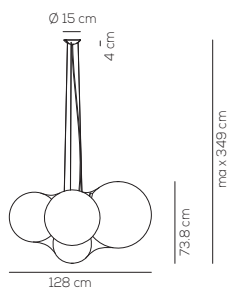

kg 15 m³ 0,700

CLOUDY / DRIVER INCLUDED

Type	Article	Colours	Finishings	Source	EURO
SP	CLOUDY	BC white	XX white	LED 92W - diffused beam 3000K*, 2700K	3.085,00

IP20 CRI>90 dimmable 0/1-10V or Push 110-240VAc **LED** ~7602 lm* ~83 lm/W*