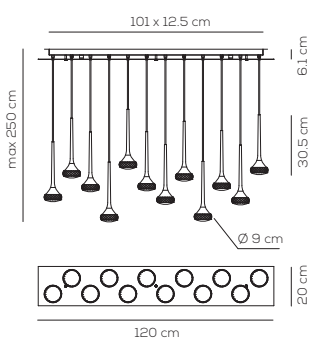

SP FAI 12 R

kg 14,5 m³ 0,16

Limited stock

FAIRY / DRIVER INCLUDED

Type	Article	Colours	Finish	Source	EURO
SP	FAI 12 R	CS crystal	CR white + chrome	LED 12 x 5,9W diffused beam - 2700K	3.891,00
		AM amber	BR white + matt bronze^{LS}		4.296,00
		GR grey	NI white + matt nickel^{LS}		4.296,00

CE IP20 CRI90 LED 12 x ~717 lm ~121 lm/W 110-240Vac

example composition code SP FAI12R GR BR LED

LS: stock limitato / limited stock.