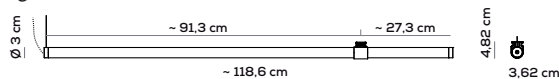

TUBO IN VETRO 118,6cm + CAVO ACCIAIO (3m) + 1 PUNTO DI CONNESSIONE ALTO / GLASS TUBE 118,6cm + STEEL CABLE (3m) + 1 CONNECTION POINT UP

EURO 583,00

example composition code AC TU X C (30)* X X BI 1 (ER)*

kg 1,2 m³ 0,007