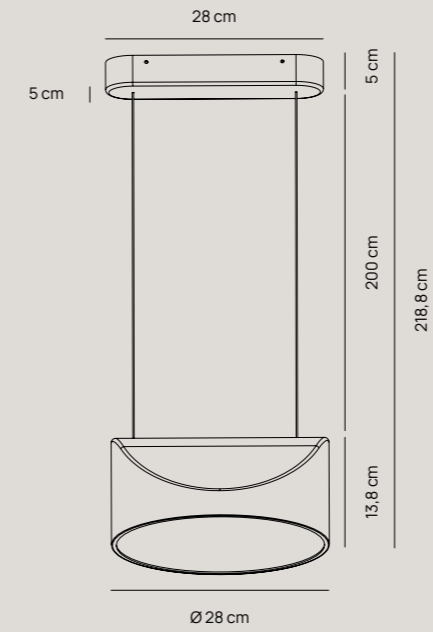

TARP

JBNG Studio

Sospensione | *Pendant lamp*

Finiture | *Finishes*

- PLS011.31.AN D WN
  Soft Touch Antracite | *Dark Grey*
- PLS011.31.BI D WN
  Soft Touch Bianco | *White*
- PLS011.31.SA D WN
  Soft Touch Sabbia | *Sand*

165,00 €

Pag. catalogo 50