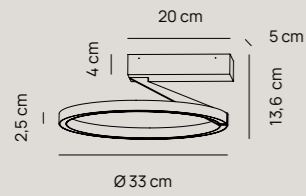

MERIDIANA

Vivida Studio

Lampada da parete | *Wall lamp*
Plafoniera | *Ceiling lamp*

Finiture | *Finishes*

- PLS004.20.BI D WN
  Bianco | *White*
- PLS004.20.BZ D WN
  Bronzo | *Bronze*
- PLS004.20.NE D WN
  Nero | *Black*
- PLS004.20.SA D WN
  Sabbia | *Sand*
- PLS004.20.TI D WN
  Titanio | *Titanium*

335,00 €

Pag. catalogo 82