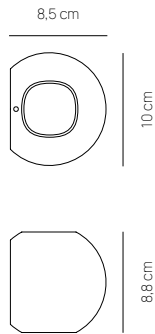

SKY FALL LENS

LAMPADA A PARETE / WALL LAMP

☐ **0021.10.BI DIM WN**
CODICE EAN **8057506774661**
BIANCO / WHITE

☒ **0021.10.SA DIM WN**
CODICE EAN **8057506773268**
SABBIA / SAND