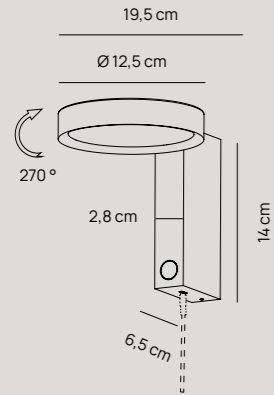

NOXIS

Diego Sferazza

Lampada da parete | *Wall lamp*

Finiture | *Finishes*

- PLS014.10.AN D WN
  Soft Touch Antracite | *Dark Grey*
- PLS014.10.BI D WN
  Soft Touch Bianco | *White*
- PLS014.10.SA D WN
  Soft Touch Sabbia | *Sand*

157,00 €

Pag. catalogo 72