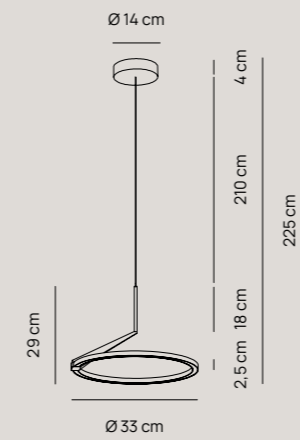

Finiture | *Finishes*

- PLS004.30.BI D WN
  Bianco | *White*
- PLS004.30.BZ D WN
  Bronzo | *Bronze*
- PLS004.30.NE D WN
  Nero | *Black*
- PLS004.30.SA D WN
  Sabbia | *Sand*
- PLS004.30.TI D WN
  Titanio | *Titanium*

348,00 €

Pag. catalogo 86