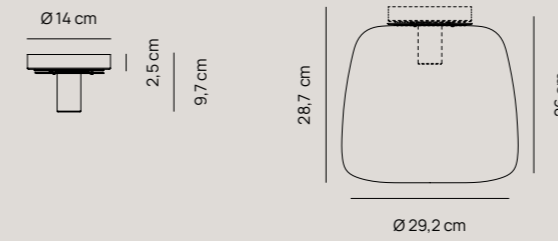

# ETHEREA

Vivida Studio

Montatura E27 per installazione a plafone | *E27 mounting base for ceiling installation*

Finiture base | *Base finishes*

- PLS016.BS20.BI  
Soft Touch Bianco | *White*

49,00 €

Finiture vetro | *Glass finishes*