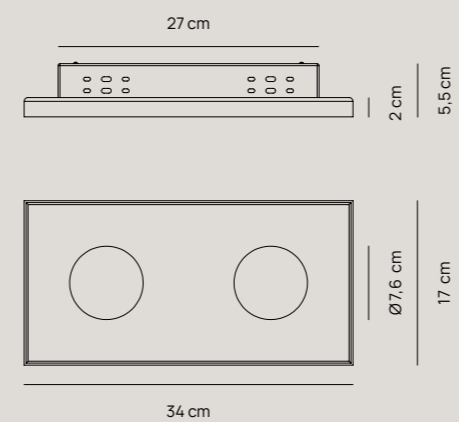

Pag. catalogo 118

Finiture | *Finishes*

- PLS003.21.BI
  Soft Touch Bianco | *White*
- PLS003.21.BZ
  Soft Touch Bronzo | *Bronze*
- PLS003.21.MA
  Soft Touch Magenta | *Magenta*
- PLS003.21.NE
  Soft Touch Nero | *Black*
- PLS003.21.PE
  Soft Touch Petrolio | *Petroleum*
- PLS003.21.SA
  Soft Touch Sabbia | *Sand*
- PLS003.21.TI
  Soft Touch Titanio | *Titanium*

108,00 €