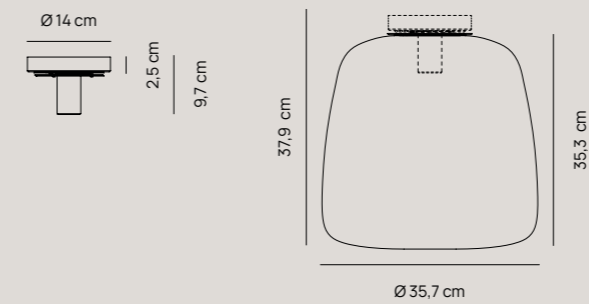

Finiture base | *Base finishes*

- PLS016.BS20.BI
  Soft Touch Bianco | *White*

49,00 €

Finiture vetro | *Glass finishes*

- PLS016.VT357.ST
  Bianco Satinato | *Frosted White*

220,00 €

Pag. catalogo 150