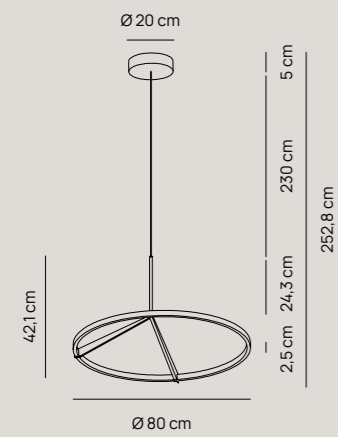

MERIDIANA

Vivida Studio

Sospensione | *Pendant lamp*

Finiture | *Finishes*

- PLS004.31.BI D WN
  Bianco | *White*
- PLS004.31.BZ D WN
  Bronzo | *Bronze*
- PLS004.31.NE D WN
  Nero | *Black*
- PLS004.31.SA D WN
  Sabbia | *Sand*
- PLS004.31.TI D WN
  Titanio | *Titanium*

520,00 €

Pag. catalogo 86

VIVIDA + PLUS

MERIDIANA

Vivida Studio

Lampada da tavolo | *Table lamp*

Finiture | *Finishes*

- PLS004.40.BI D WN
  Bianco | *White*
- PLS004.40.BZ D WN
  Bronzo | *Bronze*
- PLS004.40.NE D WN
  Nero | *Black*
- PLS004.40.SA D WN
  Sabbia | *Sand*
- PLS004.40.TI D WN
  Titanio | *Titanium*

270,00 €

Pag. catalogo 94

Finiture | *Finishes*

- PLS004.32.BI D WN
  Bianco | *White*
- PLS004.32.BZ D WN
  Bronzo | *Bronze*
- PLS004.32.NE D WN
  Nero | *Black*
- PLS004.32.SA D WN
  Sabbia | *Sand*
- PLS004.32.TI D WN
  Titanio | *Titanium*

628,00 €

Pag. catalogo 86

Lampada da terra | *Floor lamp*

Finiture | *Finishes*

- PLS004.50.BI D WN
  Bianco | *White*
- PLS004.50.BZ D WN
  Bronzo | *Bronze*
- PLS004.50.NE D WN
  Nero | *Black*
- PLS004.50.SA D WN
  Sabbia | *Sand*
- PLS004.50.TI D WN
  Titanio | *Titanium*

518,00 €

Pag. catalogo 98