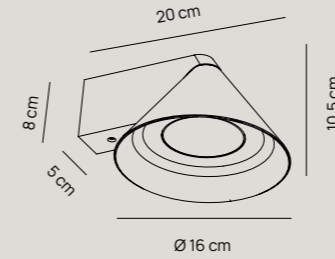

LUMINELLE

Diego Sferazza

Lampada da parete | *Wall lamp*

Finiture | *Finishes*

- PLS015.10.AN
  Soft Touch Antracite | *Dark Grey*
- PLS015.10.BI
  Soft Touch Bianco | *White*
- PLS015.10.SA
  Soft Touch Sabbia | *Sand*

96,00 €

Pag. catalogo 60

Sospensione | *Pendant lamp*