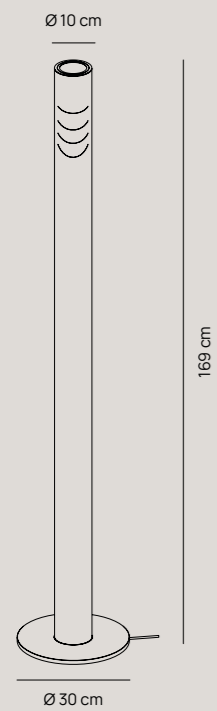

GLAZES

Nicola Del Lungo

Lampada da tavolo portatile | *Portable table lamp*

Ø 9,9 cm

Finiture | *Finishes*

- PLS012.40.CR D WN
  Base antracite | *Dark grey base*
  Vetro Cromo | *Chrome glass*
- PLS012.40.OR D WN
  Base antracite | *Dark grey base*
  Vetro Oro | *Gold glass*
- PLS012.40.PG D WN
  Base antracite | *Dark grey base*
  Vetro Oro Rosa | *Pink gold glass*

115,00 €

Pag. catalogo 172

Lampada da terra | *Floor lamp*

Ø 30 cm

Finiture | *Finishes*

- PLS012.50.CR D
  Base antracite | *Dark grey base*
  Vetro Cromo | *Chrome glass*
- PLS012.50.OR D
  Base antracite | *Dark grey base*
  Vetro Oro | *Gold glass*
- PLS012.50.PG D
  Base antracite | *Dark grey base*
  Vetro Oro Rosa | *Pink gold glass*

590,00 €

Pag. catalogo 176

GLAZES

ROSONI | *CANOPIES*

Rosoni per composizioni compatibili solo con i modelli a plafone e a sospensione |
Canopies for compositions compatible only with ceiling and pendant models

Montatura lineare 2 luci | *Two-light linear canopy*