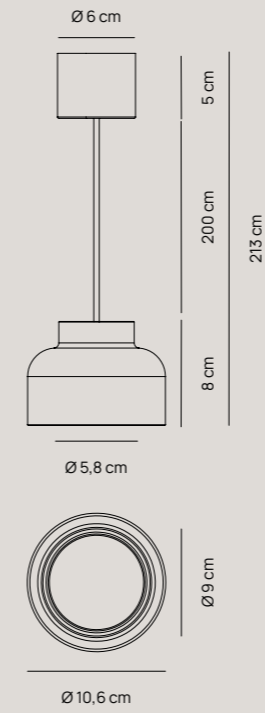

BOTTONE

Andrea Barra

Sospensione | *Pendant lamp*

Pag. catalogo 34

Finiture | *Finishes*

- PLS002.30.BI
  Soft Touch Bianco | *White*
- PLS002.30.BZ
  Soft Touch Bronzo | *Bronze*
- PLS002.30.MA
  Soft Touch Magenta | *Magenta*
- PLS002.30.NE
  Soft Touch Nero | *Black*
- PLS002.30.PE
  Soft Touch Petrolio | *Petroleum*
- PLS002.30.SA
  Soft Touch Sabbia | *Sand*
- PLS002.30.TI
  Soft Touch Titanio | *Titanium*

75,00 €