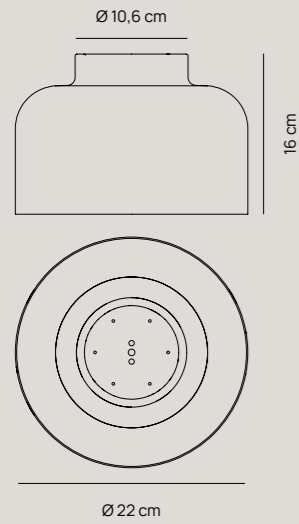

BOTTONE

Andrea Barra

Plafoniera | *Ceiling lamp*

Pag. catalogo 10

Finiture | *Finishes*

- PLS002.21.BI D WN
  Soft Touch Bianco | *White*
- PLS002.21.NE D WN
  Soft Touch Nero | *Black*
- PLS002.21.PE D WN
  Soft Touch Petrolio | *Petroleum*
- PLS002.21.SA D WN
  Soft Touch Sabbia | *Sand*

198,00 €