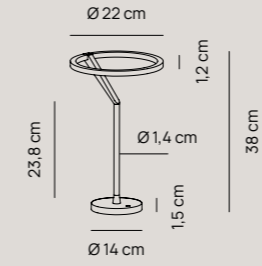

MERIDIANA

Vivida Studio

Lampada da tavolo | *Table lamp*

Finiture | *Finishes*

- PLS004.40.BI D WN
  Bianco | *White*
- PLS004.40.BZ D WN
  Bronzo | *Bronze*
- PLS004.40.NE D WN
  Nero | *Black*
- PLS004.40.SA D WN
  Sabbia | *Sand*
- PLS004.40.TI D WN
  Titanio | *Titanium*

270,00 €

Pag. catalogo 94