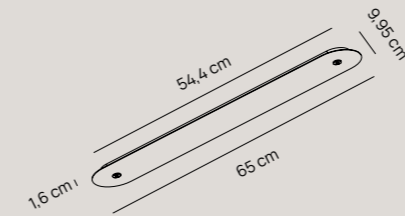

Pag. catalogo 180

Finiture | *Finishes*

- PLS012.BS20.AN
  Antracite | *Dark Grey*

45,00 €

Montatura lineare 3 luci | *Three-light linear canopy*