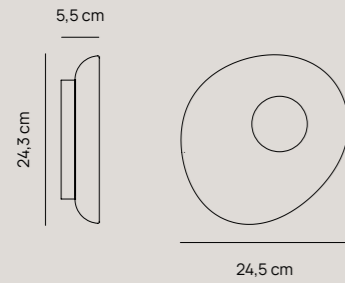

RELOAUX

Andrea Barra

Lampada da parete | *Wall lamp*
Plafoniera | *Ceiling lamp*

Finiture | *Finishes*

- PLS005.20.BI
  Bianco | *White*
- PLS005.20.GR
  Grigio | *Grey*
- PLS005.20.NE
  Nero | *Black*
- PLS005.20.PK
  Rosa | *Pink*

Pag. catalogo 250

149,00 €

BUBBLES

Vivida Studio

Montatura 1 luce completa di cavo e moduli led | *One-light canopy with cable and led module*

La famiglia è composta da montatura LED + diffusore in vetro
The family consists of a LED frame + glass diffuser