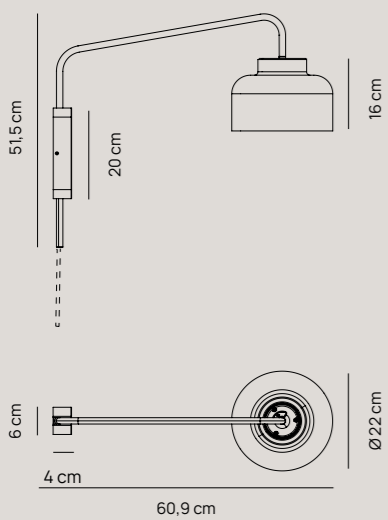

Finiture | *Finishes*

- PLS002.11.BI D WN
  Soft Touch Bianco | *White*
- PLS002.11.NE D WN
  Soft Touch Nero | *Black*
- PLS002.11.PE D WN
  Soft Touch Petrolio | *Petroleum*
- PLS002.11.SA D WN
  Soft Touch Sabbia | *Sand*

344,00 €

Pag. catalogo 20

Lampada da parete | *Wall lamp*
Plafoniera | *Ceiling lamp*