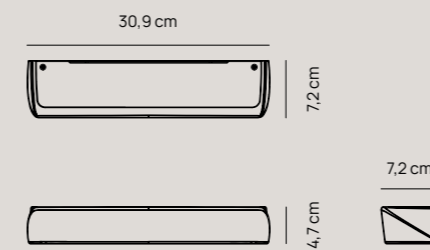

# HANTERA

Andrea Barra

Lampada da parete | *Wall lamp*

Finiture | *Finishes*

- PLS001.10.BI D WN  
Soft Touch Bianco | *White*
- PLS001.10.BZ D WN  
Soft Touch Bronzo | *Bronze*
- PLS001.10.MA D WN  
Soft Touch Magenta | *Magenta*
- PLS001.10.NE D WN  
Soft Touch Nero | *Black*
- PLS001.10.PE D WN  
Soft Touch Petrolio | *Petroleum*
- PLS001.10.SA D WN  
Soft Touch Sabbia | *Sand*
- PLS001.10.TI D WN  
Soft Touch Titanio | *Titanium*