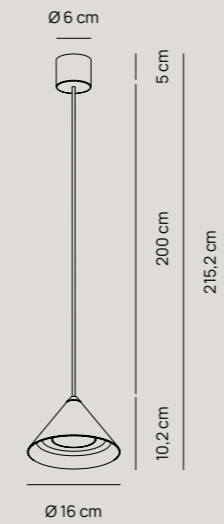

Finiture | *Finishes*

- PLS015.30.AN
  Soft Touch Antracite | *Dark Grey*
- PLS015.30.BI
  Soft Touch Bianco | *White*
- PLS015.30.SA
  Soft Touch Sabbia | *Sand*

99,00 €

Pag. catalogo 64