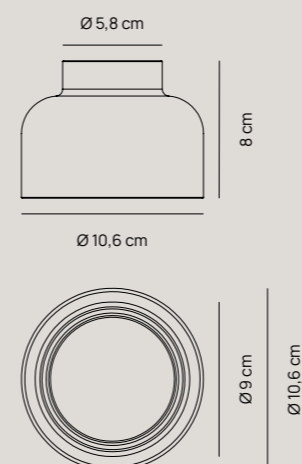

344,00 €

Pag. catalogo 20

Lampada da parete | *Wall lamp*  
Plafoniera | *Ceiling lamp*

Finiture | *Finishes*

- PLS002.20.BI  
Soft Touch Bianco | *White*
- PLS002.20.BZ  
Soft Touch Bronzo | *Bronze*
- PLS002.20.MA  
Soft Touch Magenta | *Magenta*
- PLS002.20.NE  
Soft Touch Nero | *Black*
- PLS002.20.PE  
Soft Touch Petrolio | *Petroleum*
- PLS002.20.SA  
Soft Touch Sabbia | *Sand*
- PLS002.20.TI  
Soft Touch Titanio | *Titanium*