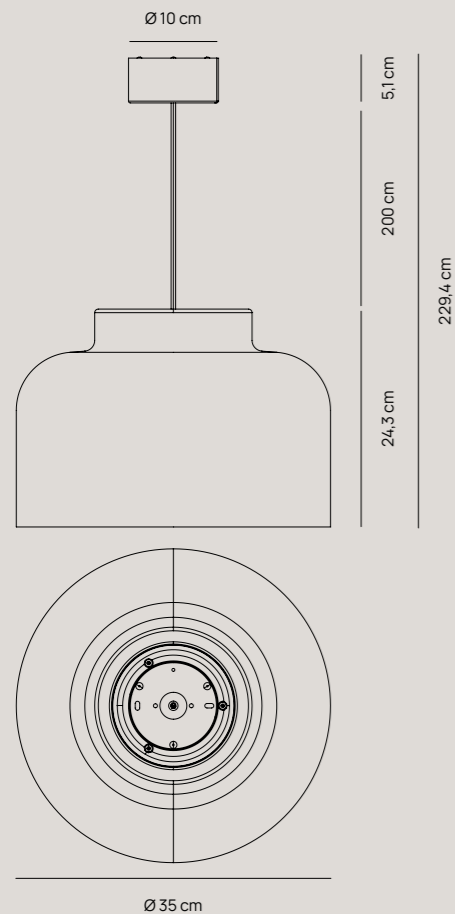

BOTTONE

Andrea Barra

Sospensione | *Pendant lamp*

Pag. catalogo 14

ACCESSORI | ACCESSORIES

Accessorio UP & DOWN per installazione a parete | *UP & DOWN accessory for wall installation*

Finiture | *Finishes*

- PLS002.BS10.BI
  Soft Touch Bianco | *White*
- PLS002.BS10.NE
  Soft Touch Nero | *Black*
- PLS002.BS10.PE
  Soft Touch Petrolio | *Petroleum*
- PLS002.BS10.SA
  Soft Touch Sabbia | *Sand*

39,00 €

Pag. catalogo 28