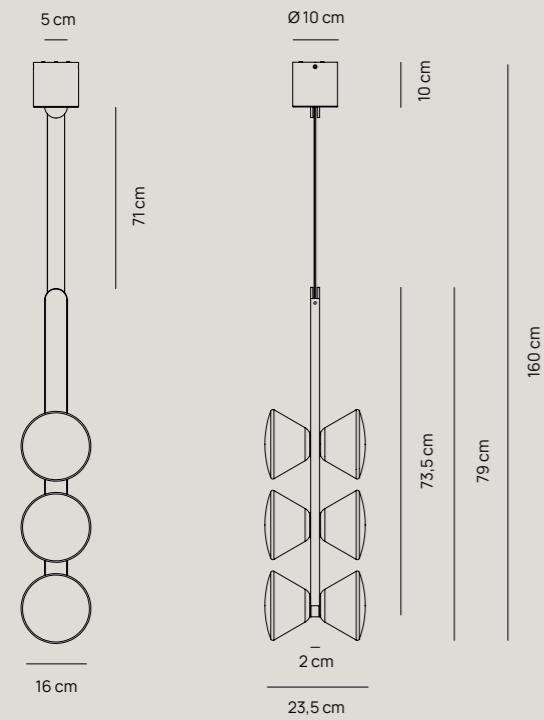

Finiture | *Finishes*

- PLS008.31.OS
  Base Oro spazzolato | *Brushed Gold base*
  Vetro Bianco Satinato | *Frosted White glass*
  Cavo in pelle | *Leather cable*

578,00 €

Pag. catalogo 266