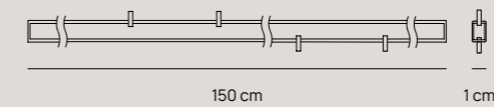

Pag. catalogo 133

Finiture | Finishes

- PLS003.AS150.BI
  Soft Touch Bianco | *White*
- PLS003.AS150.BZ
  Soft Touch Bronzo | *Bronze*
- PLS003.AS150.MA
  Soft Touch Magenta | *Magenta*
- PLS003.AS150.NE
  Soft Touch Nero | *Black*
- PLS003.AS150.PE
  Soft Touch Petrolio | *Petroleum*
- PLS003.AS150.SA
  Soft Touch Sabbia | *Sand*
- PLS003.AS150.TI
  Soft Touch Titanio | *Titanium*

68,00 €