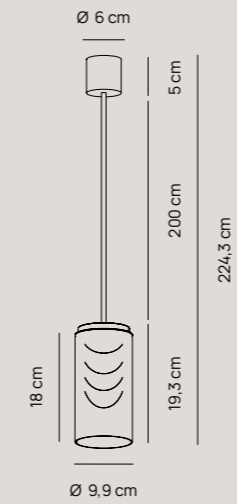

GLAZES

Nicola Del Lungo

Sospensione | *Pendant lamp*