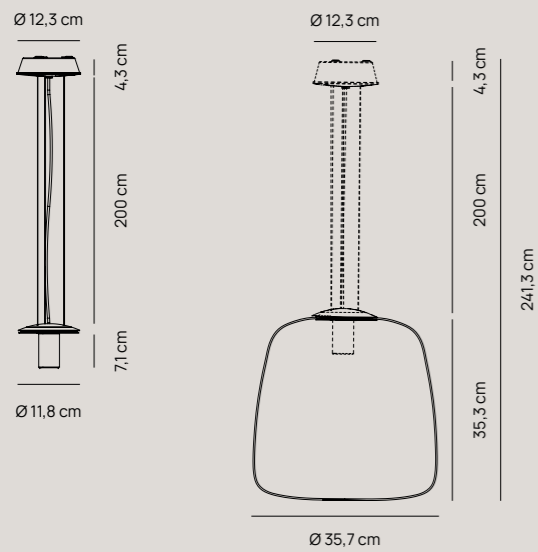

Finiture base | *Base finishes*

- PLS016.BS30.BI
  Soft Touch Bianco | *White*

90,00 €

Finiture vetro | *Glass finishes*

- PLS016.VT357.ST
  Bianco Satinato | *Frosted White*

220,00 €

Pag. catalogo 152