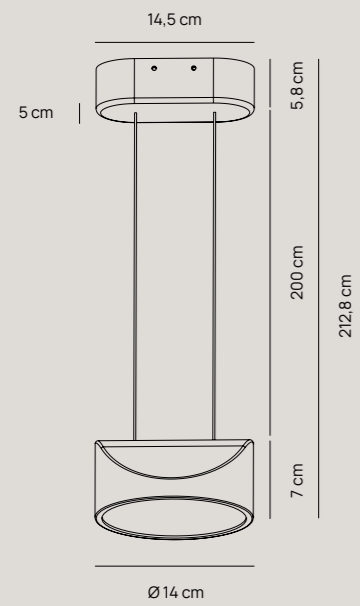

Finiture | *Finishes*

- PLS011.30.AN D WN
  Soft Touch Antracite | *Dark Grey*
- PLS011.30.BI D WN
  Soft Touch Bianco | *White*
- PLS011.30.SA D WN
  Soft Touch Sabbia | *Sand*

120,00 €

Pag. catalogo 50