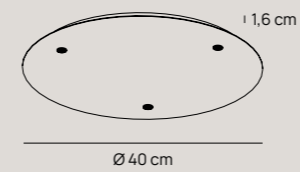

Pag. catalogo 180

Finiture | *Finishes*

- PLS012.BS22.AN
  Antracite | *Dark Grey*

55,00 €