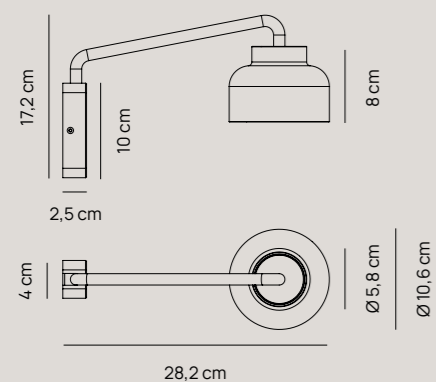

BOTTONE

Andrea Barra

Lampada da parete | *Wall lamp*

Finiture | *Finishes*

- PLS002.10.BI
  Soft Touch Bianco | *White*
- PLS002.10.NE
  Soft Touch Nero | *Black*
- PLS002.10.PE
  Soft Touch Petrolio | *Petroleum*
- PLS002.10.SA
  Soft Touch Sabbia | *Sand*

112,00 €

Pag. catalogo 18