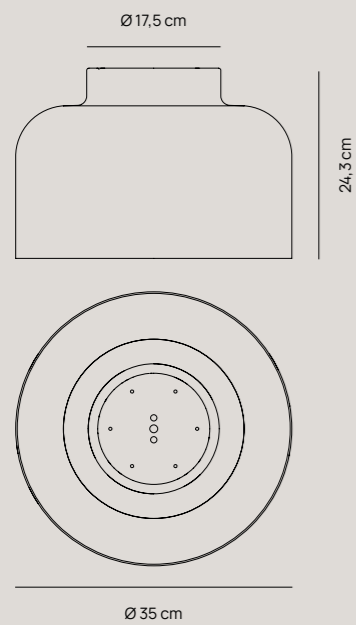

Pag. catalogo 10

Finiture | *Finishes*

- PLS002.22.BI D WN
  Soft Touch Bianco | *White*
- PLS002.22.NE D WN
  Soft Touch Nero | *Black*
- PLS002.22.PE D WN
  Soft Touch Petrolio | *Petroleum*
- PLS002.22.SA D WN
  Soft Touch Sabbia | *Sand*

295,00 €