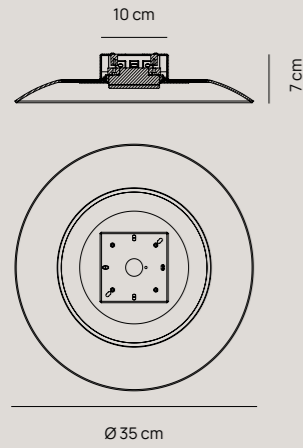

MULTIPOP

Andrea Barra

Lampada da parete | *Wall lamp*
Plafoniera | *Ceiling lamp*

Pag. catalogo 114

Finiture | Finishes

- PLS017.20.AM
  Ambra | *Amber*
- PLS017.20.GF
  Grigio Fumè | *Smoked grey*
- PLS017.20.ST
  Bianco Satinato | *Frosted White*

Base Nero Soft Touch | *Black Soft Touch base*

175,00 €

Pag. catalogo 132

Finiture | Finishes

- PLS003.AS115.BI
  Soft Touch Bianco | *White*
- PLS003.AS115.BZ
  Soft Touch Bronzo | *Bronze*
- PLS003.AS115.MA
  Soft Touch Magenta | *Magenta*
- PLS003.AS115.NE
  Soft Touch Nero | *Black*
- PLS003.AS115.PE
  Soft Touch Petrolio | *Petroleum*
- PLS003.AS115.SA
  Soft Touch Sabbia | *Sand*
- PLS003.AS115.TI
  Soft Touch Titanio | *Titanium*

58,00 €

Barre | Bars

Pag. catalogo 132

Finiture | Finishes

- PLS003.AS80.BI
  Soft Touch Bianco | *White*
- PLS003.AS80.BZ
  Soft Touch Bronzo | *Bronze*
- PLS003.AS80.MA
  Soft Touch Magenta | *Magenta*
- PLS003.AS80.NE
  Soft Touch Nero | *Black*
- PLS003.AS80.PE
  Soft Touch Petrolio | *Petroleum*
- PLS003.AS80.SA
  Soft Touch Sabbia | *Sand*
- PLS003.AS80.TI
  Soft Touch Titanio | *Titanium*

47,00 €

Pag. catalogo 133

Finiture | Finishes

- PLS003.AS150.BI
  Soft Touch Bianco | *White*
- PLS003.AS150.BZ
  Soft Touch Bronzo | *Bronze*
- PLS003.AS150.MA
  Soft Touch Magenta | *Magenta*
- PLS003.AS150.NE
  Soft Touch Nero | *Black*
- PLS003.AS150.PE
  Soft Touch Petrolio | *Petroleum*
- PLS003.AS150.SA
  Soft Touch Sabbia | *Sand*
- PLS003.AS150.TI
  Soft Touch Titanio | *Titanium*

68,00 €