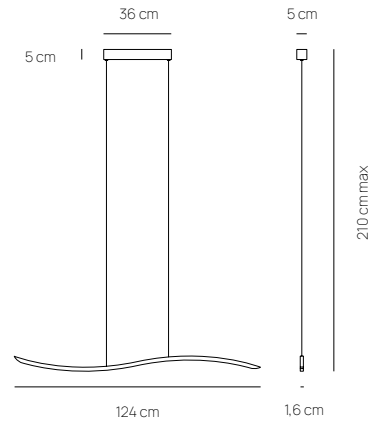

LIL WAVE

SOSPENSIONE / PENDANT LAMP

☐ **0040.30 WN**
CODICE EAN 8057506773558
BIANCO / WHITE

☒ **0040.31 WN**
CODICE EAN 8057506773565
NERO / BLACK