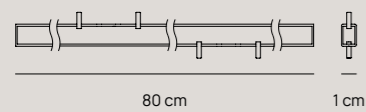

Barre | Bars

Pag. catalogo 132

Finiture | Finishes

- PLS003.AS80.BI
  Soft Touch Bianco | *White*
- PLS003.AS80.BZ
  Soft Touch Bronzo | *Bronze*
- PLS003.AS80.MA
  Soft Touch Magenta | *Magenta*
- PLS003.AS80.NE
  Soft Touch Nero | *Black*
- PLS003.AS80.PE
  Soft Touch Petrolio | *Petroleum*
- PLS003.AS80.SA
  Soft Touch Sabbia | *Sand*
- PLS003.AS80.TI
  Soft Touch Titanio | *Titanium*

47,00 €