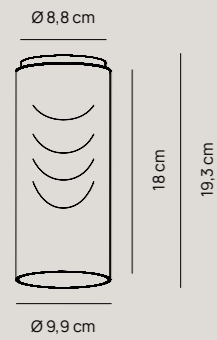

GLAZES

Nicola Del Lungo

Plafoniera | *Ceiling lamp*

Finiture | *Finishes*

- PLS012.20.CR
  Base antracite | *Dark grey base*
  Vetro Cromo | *Chrome glass*
- PLS012.20.OR
  Base antracite | *Dark grey base*
  Vetro Oro | *Gold glass*
- PLS012.20.PG
  Base antracite | *Dark grey base*
  Vetro Oro Rosa | *Pink gold glass*

77,00 €

Pag. catalogo 164