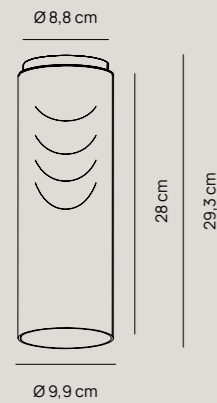

Finiture | *Finishes*

- PLS012.21.CR
  Base antracite | *Dark grey base*
  Vetro Cromo | *Chrome glass*
- PLS012.21.OR
  Base antracite | *Dark grey base*
  Vetro Oro | *Gold glass*
- PLS012.21.PG
  Base antracite | *Dark grey base*
  Vetro Oro Rosa | *Pink gold glass*

83,00 €

Pag. catalogo 164