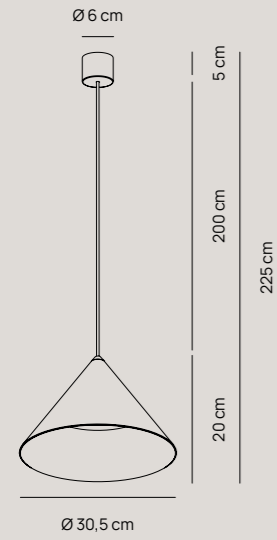

LUMINELLE

Diego Sferazza

Sospensione | *Pendant lamp*

Pag. catalogo 64

Finiture | *Finishes*

- PLS015.31.AN
  Soft Touch Antracite | *Dark Grey*
- PLS015.31.BI
  Soft Touch Bianco | *White*
- PLS015.31.SA
  Soft Touch Sabbia | *Sand*

140,00 €

ETHEREA

Vivida Studio

Montatura E27 per installazione a plafone | *E27 mounting base for ceiling installation*