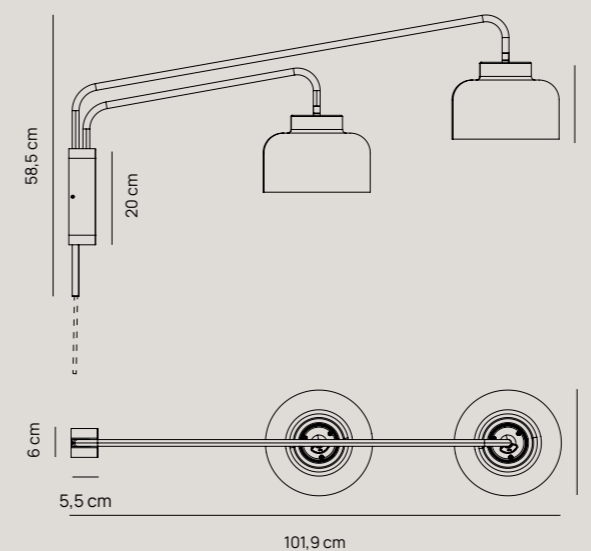

BOTTONE

Andrea Barra

Lampada da parete | *Wall lamp*

Finiture | *Finishes*

- PLS002.12.BI D WN
  Soft Touch Bianco | *White*
- PLS002.12.NE D WN
  Soft Touch Nero | *Black*
- PLS002.12.PE D WN
  Soft Touch Petrolio | *Petroleum*
- PLS002.12.SA D WN
  Soft Touch Sabbia | *Sand*

495,00 €

Pag. catalogo 24