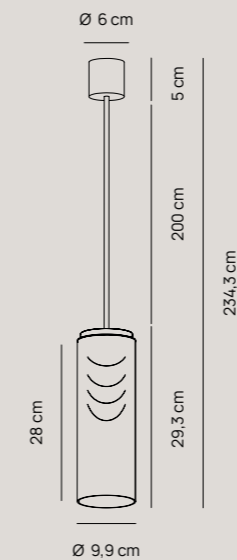

Finiture | *Finishes*

- PLS012.30.CR
  Base antracite | *Dark grey base*
  Vetro Cromo | *Chrome glass*
- PLS012.30.OR
  Base antracite | *Dark grey base*
  Vetro Oro | *Gold glass*
- PLS012.30.PG
  Base antracite | *Dark grey base*
  Vetro Oro Rosa | *Pink gold glass*

89,00 €

Pag. catalogo 168

Sospensione | *Pendant lamp*