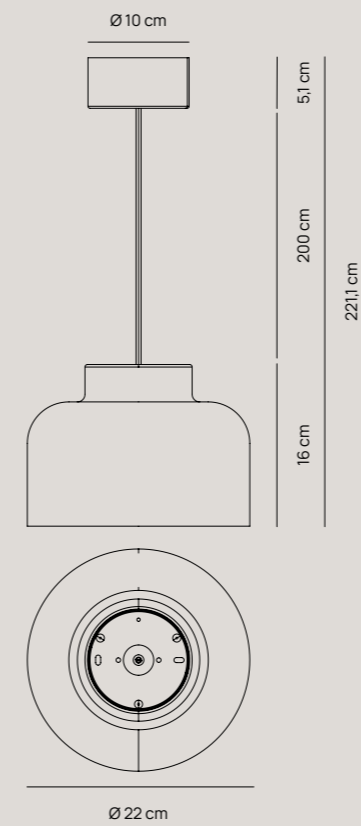

Pag. catalogo 14

Finiture | *Finishes*

- PLS002.31.BI D WN
  Soft Touch Bianco | *White*
- PLS002.31.NE D WN
  Soft Touch Nero | *Black*
- PLS002.31.PE D WN
  Soft Touch Petrolio | *Petroleum*
- PLS002.31.SA D WN
  Soft Touch Sabbia | *Sand*

295,00 €