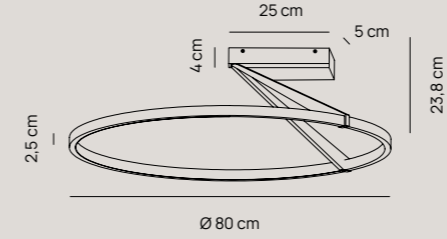

Finiture | *Finishes*

- PLS004.22.BI D WN
  Bianco | *White*
- PLS004.22.BZ D WN
  Bronzo | *Bronze*
- PLS004.22.NE D WN
  Nero | *Black*
- PLS004.22.SA D WN
  Sabbia | *Sand*
- PLS004.22.TI D WN
  Titanio | *Titanium*

598,00 €

Pag. catalogo 82

Sospensione | *Pendant lamp*