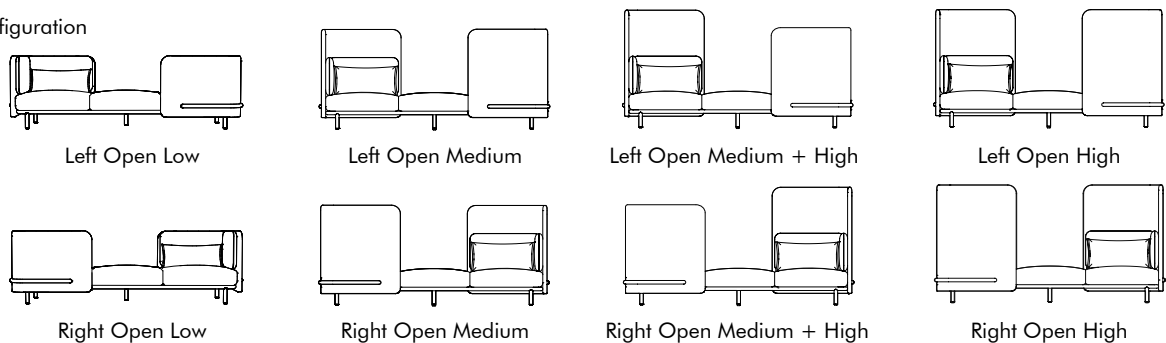

Required order information: Model (size shields, left or right open), fabric shields (CAT > collection > color), fabric seating cushion & shield cushion (CAT > collection > color), fabric comfort back cushion (& comfort arm cushion) (CAT > collection > color), option

* see p. 111 for configuration