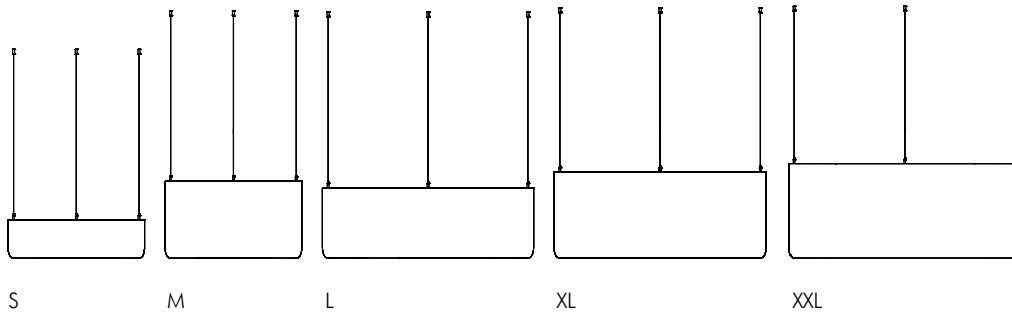

BuzziTube Square

Elevate your ceilings

Powder coated metal frame in white (RAL 9010)

	W & L	Height	CAT A	CAT B	CAT C	CAT D	CAT E
S	80 cm	22,5 cm	€ 1.266	€ 1.439	€ 1.500	€ 1.540	€ 1.686
M	80 cm	45 cm	€ 1.472	€ 1.727	€ 1.816	€ 1.872	€ 2.086
L	120 cm	40 cm	€ 2.436	€ 2.789	€ 2.909	€ 2.987	€ 3.276
XL	120 cm	52,5 cm	€ 2.560	€ 2.957	€ 3.090	€ 3.178	€ 3.499
XXL	147 cm	60 cm	€ 3.395	€ 3.848	€ 3.995	€ 4.091	€ 4.448

Mounting	Ceiling suspended straight	4 cables of 2 m (black or alu color)	incl.
		4 cables of 5 m (black or alu color)	+ € 116

Required order information: size, fabric (CAT > collection > color), mounting option

Straight

Ceiling suspended straight 4 cables