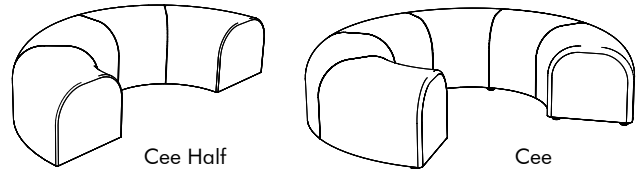

BuzziCee

Upholstered acoustic foam seating element

	Diameter	Height	CAT A	CAT B	CAT C	CAT D	CAT E
Cee	Ø 193 cm	46 cm	€ 4.194	€ 4.666	€ 4.800	€ 4.890	€ 4.962
Cee Half	Ø 193 cm	46 cm	€ 2.950	€ 3.275	€ 3.373	€ 3.447	€ 3.499

Required order information: Model, fabric (CAT > collection > color)

Inspiration Models