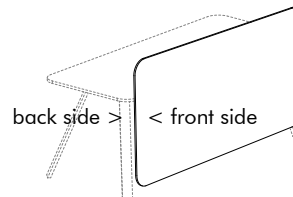

BuzziFrontDesk

Frontpanel for worktop

Straight or round corners

Fix included in black (RAL 9005) alu color* (RAL 9006) or white (RAL 9010)

Height above desk	Width	FELT	+ extra layer				
			CAT A	CAT B	CAT C	CAT D	CAT E
25 cm	XS 100 cm	€ 505	€ 639	€ 731	€ 768	€ 788	€ 891
90 cm	S 120 cm	€ 544	€ 680	€ 772	€ 809	€ 829	€ 932
	M 140 cm	€ 583	€ 722	€ 814	€ 851	€ 870	€ 974
	L 160 cm	€ 623	€ 764	€ 857	€ 893	€ 914	€ 1.018
	XL 180 cm	€ 664	€ 806	€ 928	€ 978	€ 1.006	€ 1.141
35 cm	XS 100 cm	€ 535	€ 671	€ 770	€ 806	€ 825	€ 930
100 cm	S 120 cm	€ 574	€ 712	€ 822	€ 860	€ 879	€ 983
	M 140 cm	€ 614	€ 753	€ 863	€ 907	€ 932	€ 1.057
	L 160 cm	€ 653	€ 796	€ 914	€ 951	€ 972	€ 1.076
	XL 180 cm	€ 693	€ 838	€ 966	€ 1.016	€ 1.043	€ 1.179
45 cm	XS 100 cm	€ 564	€ 701	€ 806	€ 842	€ 862	€ 967
110 cm	S 120 cm	€ 604	€ 743	€ 854	€ 892	€ 912	€ 1.016
	M 140 cm	€ 643	€ 785	€ 903	€ 947	€ 971	€ 1.096
	L 160 cm	€ 683	€ 828	€ 951	€ 988	€ 1.009	€ 1.112
	XL 180 cm	€ 723	€ 869	€ 1.000	€ 1.050	€ 1.078	€ 1.214

Mounting	Desk Mounted	Fix L	worktop thickness 12 > 27 mm	incl.
		Fix L-plus	worktop thickness 18 > 43 mm	incl.
		Fix XL	worktop thickness 28 > 57 mm	incl.
		Fix XXL	worktop thickness 72 > 98 mm (apply for BuzziPicNic Desk)	incl.

Options Bicolor (in same CAT) - different color front / back + € 160/FrontDesk

Required order information: size (H x W), fabric (CAT > collection > color), size fix, straight and round corner, color fix, option

*Available until end-of-stock

BuzziGrid

Acoustic ceiling element

If installing on suspended ceiling, verify load capacity prior to installation

		FELT
1 size	183 x 300 x 20,5 cm	€ 2.730
Mounting	Ceiling suspended	4 cables of 2 m incl.
	cables in alu color	4 cables of 5 m € 116
Options	Bicolor (in same CAT)	+ € 200/Grid
	every panel, one side in a different color (randomly)