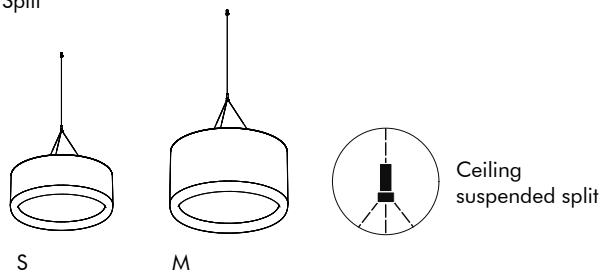

BuzziTube

Upholstered acoustic foam element

Powder coated metal frame in white (RAL 9010)

	Diameter	Height	CAT A	CAT B	CAT C	CAT D	CAT E
S	Ø 80 cm	22,5 cm	€ 1.266	€ 1.439	€ 1.500	€ 1.540	€ 1.686
M	Ø 80 cm	45 cm	€ 1.472	€ 1.727	€ 1.816	€ 1.872	€ 2.086
L	Ø 120 cm	40 cm	€ 2.436	€ 2.789	€ 2.909	€ 2.987	€ 3.276
XL	Ø 120 cm	52,5 cm	€ 2.560	€ 2.957	€ 3.090	€ 3.178	€ 3.499
XXL	Ø 150cm	60 cm	€ 3.395	€ 3.848	€ 3.995	€ 4.091	€ 4.448
3XL	Ø 180cm	52,5 cm	€ 4.295	€ 4.744	€ 4.893	€ 4.990	€ 5.349
4XL	Ø 250cm	62,5 cm	€ 4.995	€ 5.738	€ 5.985	€ 6.144	€ 6.737

Mounting	Options	Cables	Price
Ceiling suspended straight	S, M, L, XL, XXL	3 cables of 2 m (black or alu color)	incl.
		3 cables of 5 m (black or alu color)	+ € 87
	3XL, 4XL	4 cables of 2 m (black or alu color)	incl.
		4 cables of 5 m (black or alu color)	+ € 116
Ceiling suspended split (Only for S and M)	S, M	3 cables of 2 m (black or alu color)	incl.
		3 cables of 5 m (black or alu color)	+ € 87

Required order information: size, fabric (CAT > collection > color), mounting option

Straight

Split