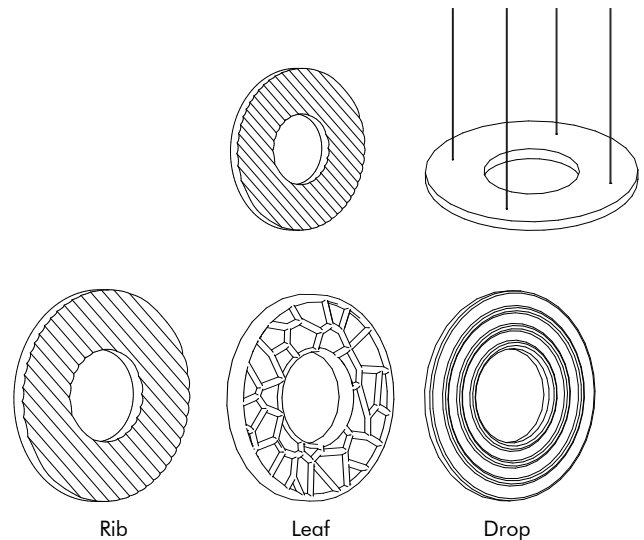

BuzziDonut

Acoustic ceiling panel with central cutout

Wall mounted or ceiling suspended | excl. fixing system | If installing on suspended ceiling, verify load capacity prior to installation.

	Size	Pattern	CAT A	CAT B	CAT C	CAT D	CAT E	
Donut	S Ø 80 cm	Flat	€ 875	€ 1.015	€ 1.069	€ 1.103	€ 1.260	
		3D	€ 972	€ 1.112	€ 1.168	€ 1.199	€ 1.357	
	M Ø 100 cm	Flat	€ 945	€ 1.109	€ 1.175	€ 1.211	€ 1.395	
		3D	€ 1.092	€ 1.256	€ 1.319	€ 1.356	€ 1.544	
	L Ø 120 cm	Flat	€ 1.043	€ 1.228	€ 1.302	€ 1.345	€ 1.556	
		3D	€ 1.256	€ 1.442	€ 1.517	€ 1.559	€ 1.770	
Options	Upholstered back		€ 260	€ 301	€ 318	€ 328	€ 374	
Mounting	Wall Mounted	Fixing System Wall					+ € 137	
		incl. 2 metal brackets, excl. screws for wall						
	Ceiling suspended	Fixing System Screw (black or alu)	4 cables of 2 m		+ € 98			
		BuzziCableSet M6, incl. fixation M6 female thread + fastener, excl. screws for ceiling	4 cables of 5 m		+ € 116			
		Fixing System Magnet (cables in black or alu)	4 cables of 2 m		+ € 198			
BuzziCableSet, incl. magnet + fastener / not recommended with Donut Stack		4 cables of 5 m		+ € 216				

Required order information: model, size, pattern, fabric (CAT > Collection > color), mounting option, option