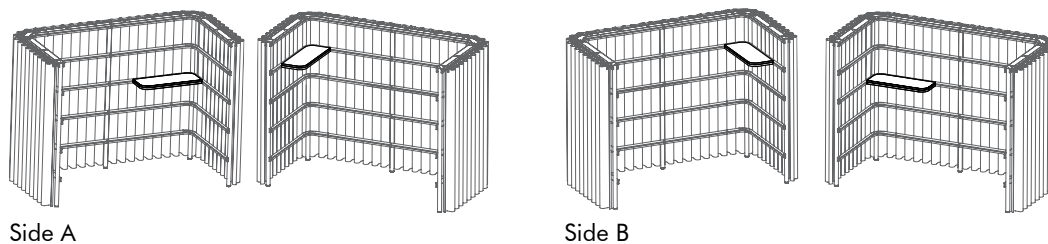

Netbox Point Double  
incl. cable management

Set comes with 3 Communication modules  
(1 x HDMI, 1 x DATA, 1 x USB)  
Select 2 to connect to the netbox point

F NL|DE|LUX

E BE|FR

G UK

B US

Socket Type

## Shelves

Supportive frame for shelf has same color as frame

		For frame side	For frame width	Oak
Side A	80 x 30 cm	All	All	€ 986
Side B	80 x 30 cm	All	All	€ 986

**Required order information:** model, finish