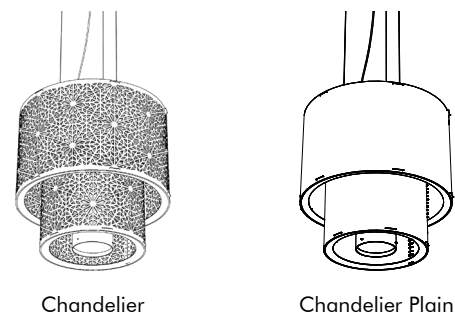

BuzziChandelier

Acoustic decorative lighting

Metal frame black (RAL 9005) | shade in BuzziFelt or OffWhite BuzziFelt Printed (Carrara, Emperador or Gold)

Metal ceiling canopy and black fabric power cable incl.

4 pin CFL tube 55W 2G11 base included | 220-240V | 50/60Hz | 2700 K | 4800 Lumen | CE/CB certified

	FELT	FELT Printed
Chandelier	€ 3.266	€ 3.811
Chandelier Plain	€ 2.449	€ 3.130

Mounting option	Ceiling suspended	3 cables of 2 m (black or alu color)	incl.
		3 cables of 5 m (black or alu color)	+ € 87

Required order information: Model, Color BuzziFelt or pattern BuzziFelt Printed, Mounting, Lighting Options (Input voltage)