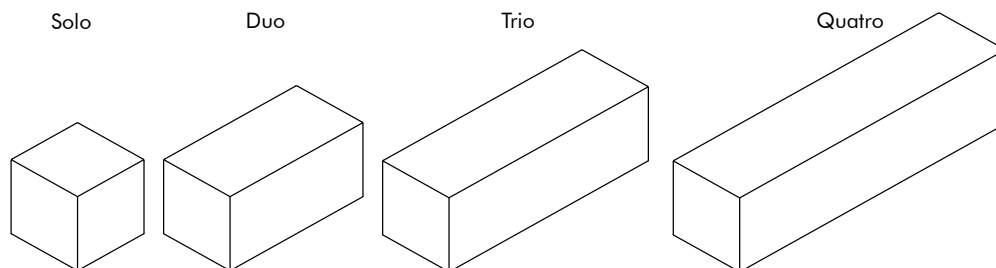

BuzziCube Flat

Sound absorbing pouf

	Bottom	L x W x H	CAT A	CAT B	CAT C	CAT D	CAT E
Solo	bottom anti skid	46 x 46 x 47 cm	€ 331	€ 395	€ 420	€ 436	€ 505
	bottom wood with feet (recommended for contract market)	46 x 46 x 50 cm	€ 415	€ 482	€ 508	€ 523	€ 598
	wheels (4 pcs)	46 x 46 x 50 cm	€ 632	€ 698	€ 725	€ 739	€ 814
Duo	bottom anti skid	92 x 46 x 47 cm	€ 647	€ 734	€ 772	€ 791	€ 893
	bottom wood with feet (recommended for contract market)	92 x 46 x 50 cm	€ 809	€ 906	€ 943	€ 966	€ 1.074
Trio	bottom anti skid	138 x 46 x 47 cm	€ 889	€ 1.007	€ 1.054	€ 1.080	€ 1.213
	bottom wood with feet (recommended for contract market)	138 x 46 x 50 cm	€ 1.138	€ 1.303	€ 1.356	€ 1.382	€ 1.529
Quattro	bottom anti skid	184 x 46 x 47 cm	€ 1.138	€ 1.285	€ 1.346	€ 1.379	€ 1.548
	bottom wood with feet (recommended for contract market)	184 x 46 x 50 cm	€ 1.468	€ 1.616	€ 1.675	€ 1.710	€ 1.877

Required order information: model, bottom, fabric (CAT > Collection > color)