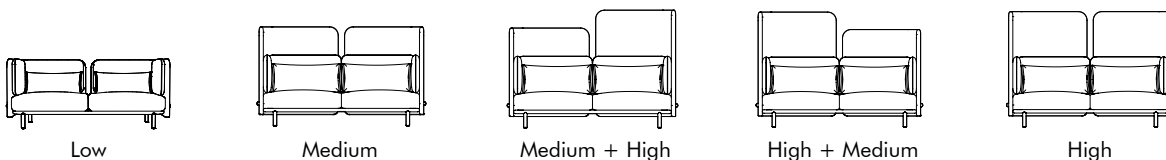

Required order information: size shields, fabric shields (CAT > collection > color), fabric seating cushion & shield cushion (CAT > collection > color), fabric comfort back cushion (& comfort arm cushion) (CAT > collection > color), option

* see p. 111 for configuration