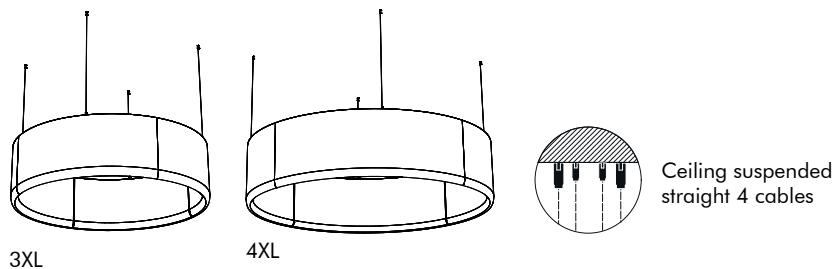

BuzziTube

Upholstered acoustic foam element

Powder coated metal frame in white (RAL 9010)

	Diameter	Height	CAT A	CAT B	CAT C	CAT D	CAT E
S	Ø 80 cm	22,5 cm	€ 1.266	€ 1.439	€ 1.500	€ 1.540	€ 1.686
M	Ø 80 cm	45 cm	€ 1.472	€ 1.727	€ 1.816	€ 1.872	€ 2.086
L	Ø 120 cm	40 cm	€ 2.436	€ 2.789	€ 2.909	€ 2.987	€ 3.276
XL	Ø 120 cm	52,5 cm	€ 2.560	€ 2.957	€ 3.090	€ 3.178	€ 3.499
XXL	Ø 150cm	60 cm	€ 3.395	€ 3.848	€ 3.995	€ 4.091	€ 4.448
3XL	Ø 180cm	52,5 cm	€ 4.295	€ 4.744	€ 4.893	€ 4.990	€ 5.349
4XL	Ø 250cm	62,5 cm	€ 4.995	€ 5.738	€ 5.985	€ 6.144	€ 6.737

Mounting	Options	Cables	Price
Ceiling suspended straight	S, M, L, XL, XXL	3 cables of 2 m (black or alu color)	incl.
		3 cables of 5 m (black or alu color)	+ € 87
	3XL, 4XL	4 cables of 2 m (black or alu color)	incl.
		4 cables of 5 m (black or alu color)	+ € 116
Ceiling suspended split (Only for S and M)	S, M	3 cables of 2 m (black or alu color)	incl.
		3 cables of 5 m (black or alu color)	+ € 87

Required order information: size, fabric (CAT > collection > color), mounting option

Straight