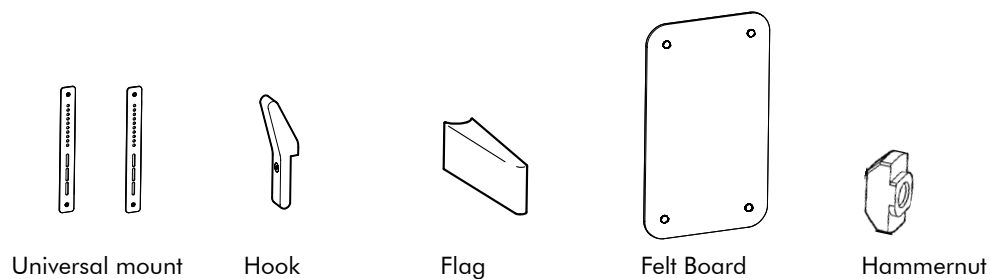

Accessories

Universal Mount	For display, tv, accessories	€ 248
Hook	Antwerp Oak	€ 132
Flag	Antwerp Oak	€ 132
Pinboard	BuzziFelt UniColor	€ 348
	BuzziFelt BiColor	€ 401
Hammernuts (set of 10)	For mounting other accessories with M6 screws or bolts	€ 28

Required order information: model, option