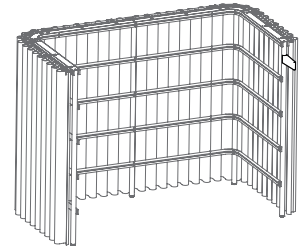

BuzziBracks

A room within a room

To configure BuzziBracks

1. Choose a frame size
2. Choose curtains
3. Add worktops, shelves or accessories

Example Setup - Frame with curtains in same category

Incl. Frame, Rail & Curtains in the same curtain category

Powder-coated metal frame in Beige Red (RAL 3012), Black Green (RAL 6012), Signal Grey (RAL 7004), Black (RAL 9005)

Different RAL colors are possible on demand for a mark-up on the frame of +15%.

Rail for curtains always in black

Curtains in symmetrical or asymmetrical configuration

Height	Side	Width	CUR A	CUR B	CUR C	CUR D	CUR F	
High 188,5 cm	120 cm	160 cm	€ 8.006	€ 8.740	€ 9.628	€ 10.290	€ 11.530	
		240 cm	€ 9.492	€ 10.372	€ 11.436	€ 12.232	€ 13.722	
	150 cm	240 cm	€ 10.574	€ 11.602	€ 12.842	€ 13.768	€ 15.508	
		320 cm	240 cm	€ 10.331	€ 11.359	€ 12.599	€ 13.525	€ 15.265
			320 cm	€ 11.420	€ 12.600	€ 14.018	€ 15.076	€ 17.060
Extra high 226 cm	150 cm	320 cm	€ 11.770	€ 12.950	€ 14.368	€ 15.426	€ 17.410	

Required order information: size frame (height, depth, width), finish frame, curtain configuration, curtains (CUR > collection > color)