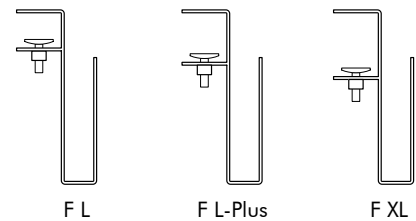

F L-Plus

BuzziFix Thin

F	L	for worktop 12 > 27 mm	€ 123
		price/set (2pcs)	
	L-plus	for worktop 18 > 43 mm	€ 134
		price/set (2pcs)	
	XL	for worktop 28 > 57 mm	€ 144
		price/set (2pcs)	
U		fixed with screws (not incl. 3x Ø 8 mm)	€ 60
		price/set (2pcs)	
Y	L	for worktop 12 > 27 mm	€ 82
		price/set (2pcs)	
	L-plus	for worktop 18 > 43 mm	€ 93
		price/set (2pcs)	
	XL	for worktop 28 > 57 mm	€ 102
		price/set (2pcs)	

F L