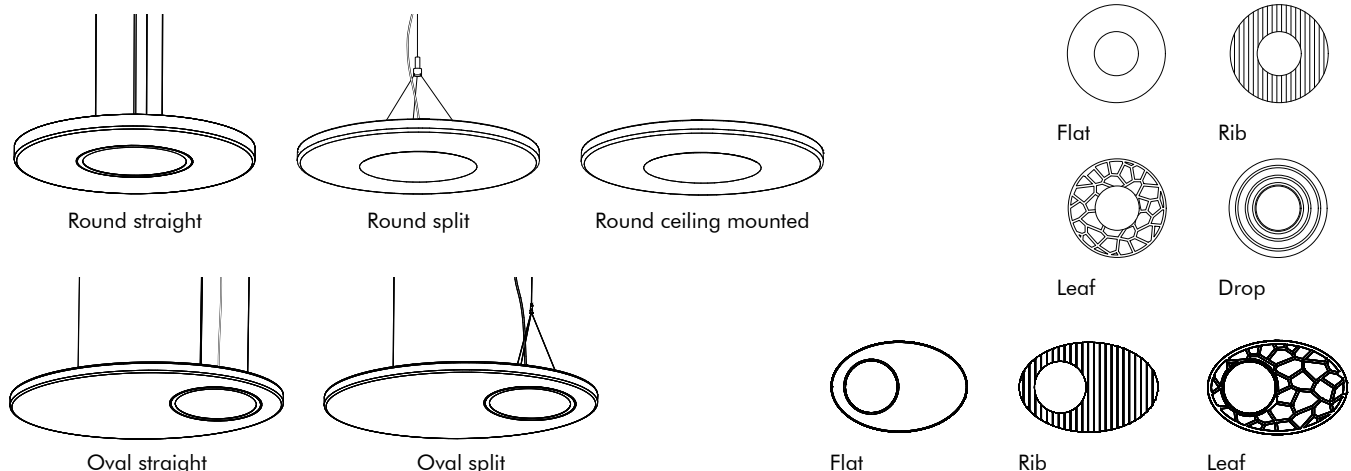

Mounting	Ceiling suspended straight	3 cables of 2 m (black or alu color)	incl.
		3 cables of 5 m (black or alu color)	+ € 87
	Ceiling suspended split	3 cables of 2 m (black or alu color)	incl.
		3 cables of 5 m (black or alu color)	+ € 87
	Ceiling mounted	excl. cables	incl.

Required order information: Model and Size, Pattern, Fabric (CAT > collection > color), Mounting, Lighting Options (Input voltage, Color Temperature, UGR, Dimming)

Light Specification overview*:

3000K or 4000K | UGR 22 or UGR 19** | 1-10V or DALI

* Other CCT, UGR and/or Dimming system on request via custom made. Might impact leadtime, minimum order quantity and/or price.

** To achieve a UGR 19, the product is fitted with a Prismatic diffusor instead of a milky diffusor. LED dots will be visible.