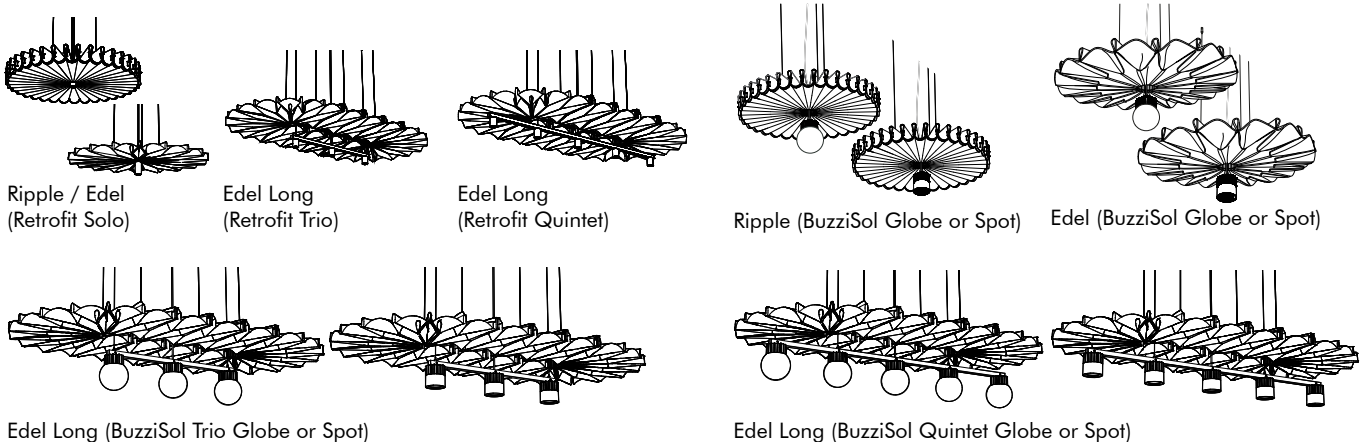

Mounting option	Ceiling suspended		
		3 cables of 2 m (black or alu color)	incl.
		4 cables of 2m for Edel Long (black or alu color)	incl.
		3 cables of 5 m (black or alu color)	+ € 87
		4 cables of 5m for Edel Long (black or alu color)	+ € 116

Required order information: Model, Size, BuzziFelt color, Option extra layer BuzziFabric, Color lace, Mounting, Light (Retrofit or LED Globe/Spot), Lighting Options (Input voltage, Dimming**)

Light Specification overview:

BuzziPleat Edel & Ripple

LED Globe: 220-240V | 3000K | UGR 23 | 1-10V

LED Spot: 220-240V | 3000K | UGR 12 | 1-10V

LED Globe: 220-240V | 3000K | UGR 23 | DALI

LED Spot: 220-240V | 3000K | UGR 12 | DALI

BuzziPleat Edel Long

LED Globe: 220-240V | 3000K | UGR 23 | 1-10V

LED Spot: 220-240V | 3000K | UGR 12 | 1-10V

* Other CCT, UGR and/or Dimming system on request via custom made. Might impact leadtime, minimum order quantity and/or price.

** Only for Pleat Edel & Ripple LED