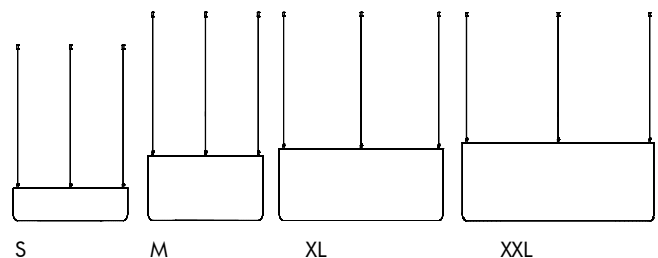

W & L	Height	Mounting	CAT A	CAT B	CAT C	CAT D	CAT E
S	80 cm	22,5 cm	Ceiling suspended straight	€ 2.845	€ 2.926	€ 2.965	€ 2.988	€ 3.102
			Ceiling mounted	€ 2.569	€ 2.650	€ 2.689	€ 2.712	€ 2.826
M	80 cm	45 cm	Ceiling suspended straight	€ 3.143	€ 3.286	€ 3.355	€ 3.396	€ 3.595
			Ceiling mounted	€ 2.867	€ 3.010	€ 3.079	€ 3.120	€ 3.319
XL	120 cm	52,5 cm	Ceiling suspended straight	€ 5.132	€ 5.555	€ 5.698	€ 5.789	€ 6.128
XXL	147 cm	60 cm	Ceiling suspended straight	€ 6.344	€ 6.820	€ 6.979	€ 7.080	€ 7.465

Mounting (S/M)	Ceiling suspended straight	3 cables of 2 m (black or alu color)	incl.
		3 cables of 5 m (black or alu color)	+ € 87
Ceiling suspended straight (XL)		4 cables of 2 m (black or alu color)	incl.
		4 cables of 5 m (black or alu color)	+ € 116
Ceiling suspended straight (XXL)		4 cables of 2 m (black or alu color)	incl.
		4 cables of 4 m (black or alu color)	+ € 116
Ceiling mounted (S/M)			incl.

Required order information: Model, Fabric (CAT > collection > color), Mounting, Lighting Options (Input voltage, Color Temperature ***, UGR***, Dimming***)

Light Specification overview: *

S, M and XL: 230V | 3000K or 4000K | UGR 22 or UGR 19*** | 1-10V or DALI

XXL: 230V | 3000K | UGR 23 | 1-10V DIM

* Other CCT, UGR and/or Dimming system on request via custom made. Might impact leadtime, minimum order quantity and/or price.

** To achieve a UGR 19, the product is fitted with a Prismatic diffusor instead of a milky diffusor. LED dots will be visible.

*** Only for S, M and XL

Ceiling suspended straight
Ceiling mounted (For S and M)