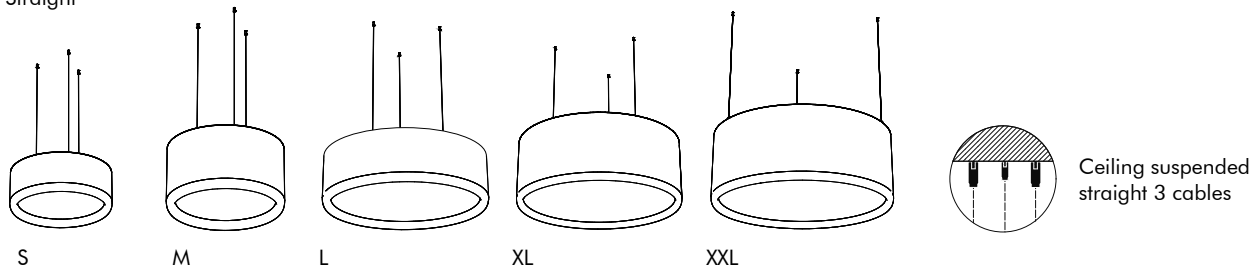

BuzziTube

Upholstered acoustic foam element

Powder coated metal frame in white (RAL 9010)

	Diameter	Height	CAT A	CAT B	CAT C	CAT D	CAT E
S	Ø 80 cm	22,5 cm	€ 1.266	€ 1.439	€ 1.500	€ 1.540	€ 1.686
M	Ø 80 cm	45 cm	€ 1.472	€ 1.727	€ 1.816	€ 1.872	€ 2.086
L	Ø 120 cm	40 cm	€ 2.436	€ 2.789	€ 2.909	€ 2.987	€ 3.276
XL	Ø 120 cm	52,5 cm	€ 2.560	€ 2.957	€ 3.090	€ 3.178	€ 3.499
XXL	Ø 150cm	60 cm	€ 3.395	€ 3.848	€ 3.995	€ 4.091	€ 4.448
3XL	Ø 180cm	52,5 cm	€ 4.295	€ 4.744	€ 4.893	€ 4.990	€ 5.349
4XL	Ø 250cm	62,5 cm	€ 4.995	€ 5.738	€ 5.985	€ 6.144	€ 6.737

Mounting	Options	Cables	Price
Ceiling suspended straight	S, M, L, XL, XXL	3 cables of 2 m (black or alu color)	incl.
		3 cables of 5 m (black or alu color)	+ € 87
	3XL, 4XL	4 cables of 2 m (black or alu color)	incl.
		4 cables of 5 m (black or alu color)	+ € 116
Ceiling suspended split (Only for S and M)	S, M	3 cables of 2 m (black or alu color)	incl.
		3 cables of 5 m (black or alu color)	+ € 87

Required order information: size, fabric (CAT > collection > color), mounting option

Straight