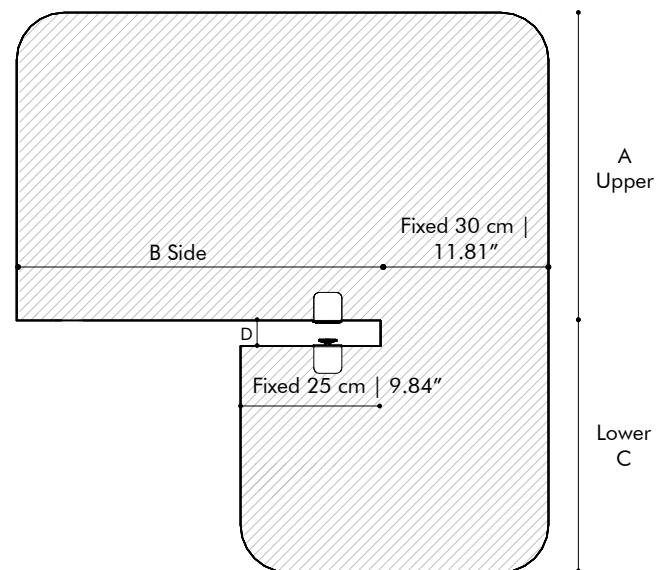

BuzziTripl Desk Split

Desk divider

3 layers of felt: 2 layers of BuzziFelt* with furniture felt core | Round corners or wedge
Fix in in black (RAL 9005) or white (RAL 9010)

	A	B	C	FELT	
S	40 cm | 15.75"	45 cm | 17.72"	25 cm | 9.84"	€ 370	
			45 cm | 17.72"	€ 373	
			65 cm | 25.59"	25 cm | 9.84"	€ 379
M	45 cm | 17.72"	45 cm | 17.72"	45 cm | 17.72"	€ 384	
			25 cm | 9.84"	€ 388	
			45 cm | 17.72"	€ 391	
L	50 cm | 19.69"	45 cm | 17.72"	25 cm | 9.84"	€ 398	
			45 cm | 17.72"	€ 402	
			65 cm | 25.59"	25 cm | 9.84"	€ 406
XL	55 cm | 21.65"	45 cm | 17.72"	45 cm | 17.72"	€ 409	
			25 cm | 9.84"	€ 416	
			45 cm | 17.72"	€ 420	
			25 cm | 9.84"	€ 424	
			45 cm | 17.72"	€ 427	
			65 cm | 25.59"	25 cm | 9.84"	€ 434
			45 cm | 17.72"	€ 438	

Desk Mounted	Worktop fix	Worktop: 12 > 28 mm	incl.
	Integrated in Tripl Desk Split	Worktop: 29 > 42 mm	incl.
		Worktop: 43 > 56 mm	incl.

Required order information: size (A,B,C), BuzziFelt* color, round corners or wedge, color of fixes, worktop thickness (D)

*Not possible in BuzziFelt EcoBrown