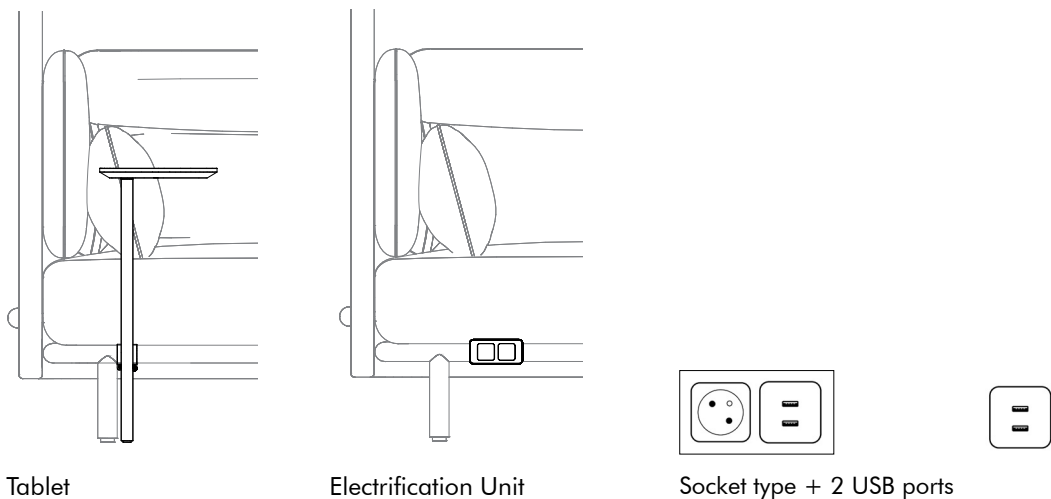

Accessories & Electrification

To be mounted to the BuzziBracks metal frame

Tablet	Ø 30 x 70 cm	€ 529
in Ash Black Stained with metal support		
Electrification Unit	1 socket + 2 USB ports	€ 351

Required order information: modelSocket type

Tablet

Electrification Unit

Socket type + 2 USB ports