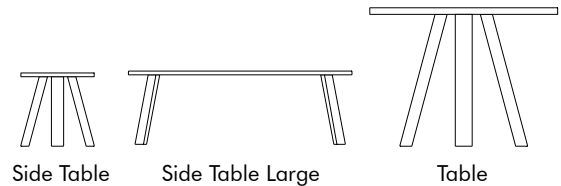

BuzziMilk Table

Playful (side-)table in solid wood

Wood finish

Side Table   Ø 39 x 39 cm

Oak   € 408

Walnut   € 508

Ash Natural   € 331

Ash Black Stained   € 391

Ash White Wash   € 391

Side Table Large   39 x 119 x 39 cm

Oak   € 875

Walnut   € 991

Ash Natural   € 768

Ash Black Stained   € 842

Ash White Wash   € 842

Table   Ø 100 x 73,7 cm

Oak   € 4.765

Walnut   € 5.362

Ash Natural   € 3.412

Ash Black Stained   € 3.858

Ash White Wash   € 3.858

Required order information: model, wood finish