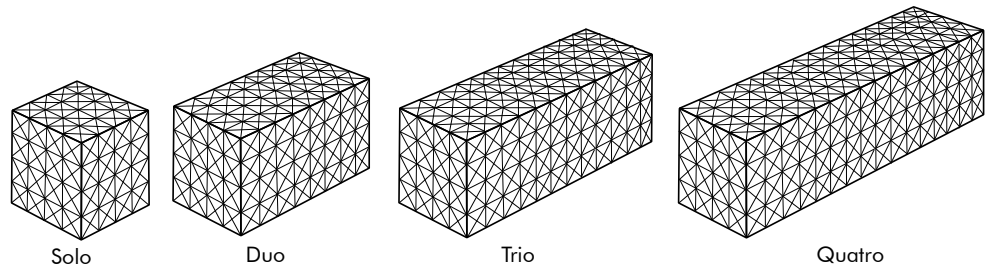

BuzziCube 3D

Sound absorbing pouf with 3D pattern

	Bottom	L x W x H	CAT A
3D Solo	bottom anti skid	50 x 50 x 47 cm	€ 497
	bottom wood	50 x 50 x 50 cm	€ 577
	(recommended for contract market)		
	wheels (4 pcs)	50 x 50 x 50 cm	€ 805
3D Duo	bottom anti skid	94 x 50 x 47 cm	€ 973
	bottom wood	94 x 50 x 50 cm	€ 1.138
	(recommended for contract market)		
3D Trio	bottom anti skid	138 x 50 x 47 cm	€ 1.273
	bottom wood	138 x 50 x 50 cm	€ 1.517
	(recommended for contract market)		
3D Quatro	bottom anti skid	182 x 50 x 47 cm	€ 1.585
	bottom wood	182 x 50 x 50 cm	€ 1.913
	(recommended for contract market)		

Required order information: size, bottom, pattern, fabric (CAT > Collection > color)s

3D patterns