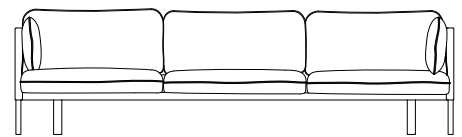

BuzziCactus

Playful cactus-shaped room divider

Baseplate in black (RAL 9005) or alu color (RAL 9006)

	W x H	CAT A	CAT B	CAT C	CAT D	CAT E
Taco	102 x 151,5 cm	€ 1.787	€ 2.003	€ 2.089	€ 2.136	€ 2.378
TexMex	81 x 172 cm	€ 1.381	€ 1.622	€ 1.718	€ 1.771	€ 2.044
Gringo	90 x 180 cm	€ 1.483	€ 1.735	€ 1.836	€ 1.895	€ 2.180

Required order information: model, fabric (CAT > Collection > color), color baseplate

BuzziCane

Lounge sofa with natural webbing

Webbing in Natural Rotan | Frame in Ash Natural or Ash Black Stained

	L x W x H	Frame	CAT A	CAT B	CAT C	CAT D	CAT E
DO 101	89 x 91 x 65 cm	Ash Natural	€ 5.867	€ 6.008	€ 6.079	€ 6.120	€ 6.319
		Ash Black Stained	€ 6.042	€ 6.185	€ 6.256	€ 6.295	€ 6.494
DO 102	199 x 91 x 65 cm	Ash Natural	€ 9.731	€ 10.021	€ 10.163	€ 10.243	€ 10.649
		Ash Black Stained	€ 10.021	€ 10.308	€ 10.451	€ 10.531	€ 10.937
DO 103	268 x 91 x 65 cm	Ash Natural	€ 12.472	€ 12.888	€ 13.094	€ 13.210	€ 13.798
		Ash Black Stained	€ 12.842	€ 13.259	€ 13.466	€ 13.580	€ 14.168

Option	Decorative Cushion (1pc)	+ € 292	+ € 312	+ € 325	+ € 334	+ € 367

Required order information: model, color frame, fabric (CAT > collection > color)

DO 103