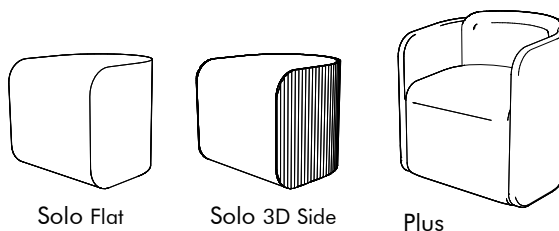

BuzziDee

Sound absorbing pouf

		Bottom	LxWxH	CAT A	CAT B	CAT C	CAT D	CAT E
Solo	Flat	bottom anti skid	50 x 53 x 48 cm	€ 395	€ 450	€ 475	€ 490	€ 566
		bottom wood with feet (recommended for contract market)	50 x 53 x 50 cm	€ 474	€ 529	€ 554	€ 570	€ 646
	3D Side	bottom anti skid	50 x 53 x 48 cm	€ 553	€ 610	€ 637	€ 653	€ 732
		bottom wood with feet (recommended for contract market)	50 x 53 x 50 cm	€ 634	€ 688	€ 716	€ 732	€ 811
Plus	Flat	feet	57,5 x 57 x 76 cm	€ 1.717	€ 1.816	€ 1.865	€ 1.894	€ 2.034
		wheels	57,5 x 57 x 76 cm	€ 1.981	€ 2.080	€ 2.129	€ 2.158	€ 2.298
Options	Bicolor (in same fabric collection)							+ € 192
	Tablet in Ash black stained with black metal support (only for Dee Plus)							+ € 409

Required order information: model, flat 3D Side, bottom, fabric (CAT > Collection > color), option