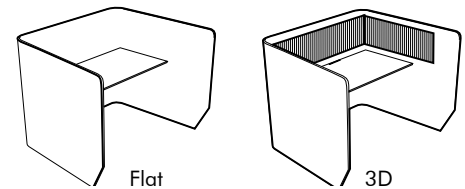

Targa

Worktop height 74 cm

	W x D	Height	Pattern	CAT A	CAT B	CAT C	CAT D	CAT E
S	130 x 115 cm	120 cm	Flat	€ 4.295	€ 4.808	€ 5.012	€ 5.130	€ 5.707
			3D	€ 4.453	€ 4.968	€ 5.172	€ 5.288	€ 5.868
	135 cm	Flat	€ 4.836	-	-	-	-	
		3D	€ 5.011	-	-	-	-	
M	170 x 115 cm	120 cm	Flat	€ 4.853	€ 5.413	€ 5.639	€ 5.762	€ 6.398
			3D	€ 5.407	€ 5.970	€ 6.194	€ 6.320	€ 6.954
	135 cm	Flat	€ 5.488	-	-	-	-	
		3D	€ 6.044	-	-	-	-	

		S	M
Worktop	Worktop in Antwerp Oak, without cable tray *	+ € 582	+ € 814
	Worktop in Antwerp Oak, with cable tray *	+ € 716	+ € 947
	Worktop in Antwerp Oak, with cable tray & light (LED) *	+ € 1.051	+ € 1.282
	Set of alu brackets for customer-own worktop	+ € 332	+ € 332
		6 pcs	6 pcs
Options	Bicolor (in same CAT) - different color outside	+ € 536	+ € 536

Required order information: size, height, pattern, fabric (CAT > Collection > color), worktop, option

* These solid wood worktops may contain knots, natural color variations and drying splits as normal features of the product. This contributes to the uniqueness of each worktop.