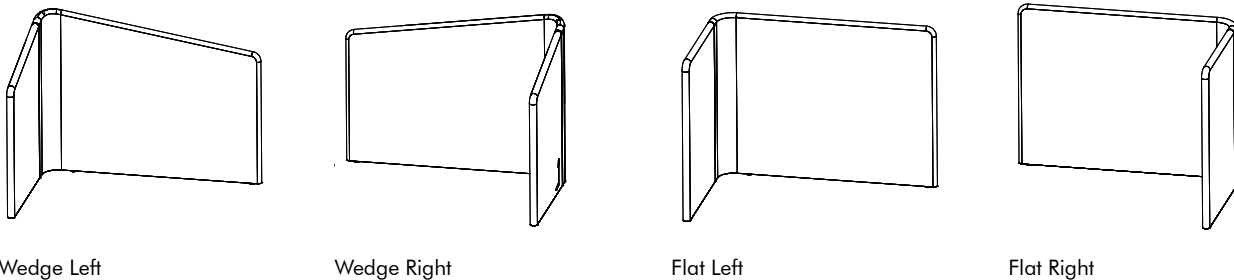

BuzziShield Hook

Soft upholstered acoustic room divider

Lightweight acoustic core existing of foam, wood and carton board

Model	Size	CAT A	CAT B	CAT C	CAT D	CAT E
Wedge | Flat	Medium (150cm)	€ 3.030	€ 3.938	€ 4.241	€ 4.544	€ 5.150
	High (180cm)	€ 3.294	€ 4.282	€ 4.610	€ 4.940	€ 5.599

Required order information: model, orientation, size, fabric (CAT > collection > color)