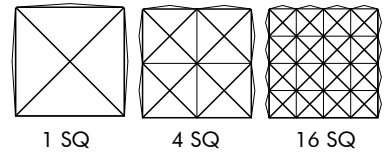

BuzziCube 3D

Sound absorbing pouf with 3D pattern

	Bottom	L x W x H	CAT A
3D Solo	bottom anti skid	50 x 50 x 47 cm	€ 497
	bottom wood	50 x 50 x 50 cm	€ 577
	(recommended for contract market)		
	wheels (4 pcs)	50 x 50 x 50 cm	€ 805
3D Duo	bottom anti skid	94 x 50 x 47 cm	€ 973
	bottom wood	94 x 50 x 50 cm	€ 1.138
	(recommended for contract market)		
3D Trio	bottom anti skid	138 x 50 x 47 cm	€ 1.273
	bottom wood	138 x 50 x 50 cm	€ 1.517
	(recommended for contract market)		
3D Quatro	bottom anti skid	182 x 50 x 47 cm	€ 1.585
	bottom wood	182 x 50 x 50 cm	€ 1.913
	(recommended for contract market)		

Required order information: size, bottom, pattern, fabric (CAT > Collection > color)s

3D patterns