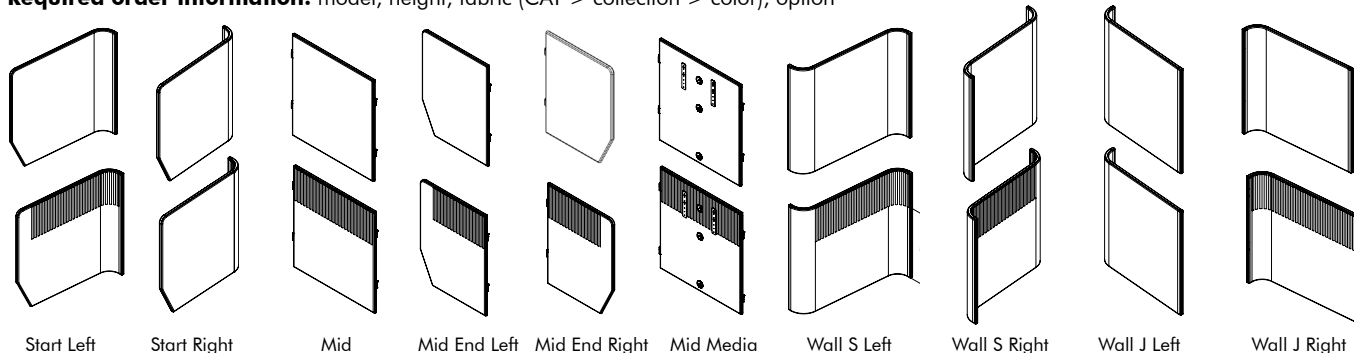

## Options

Grommet for cables

+ € 148/Grommet

Already included in Mid Media Panel

**Required order information:** model, height, fabric (CAT > collection > color), option