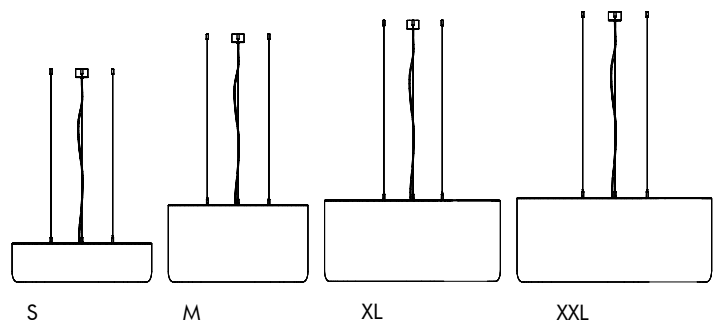

230V | 50/60Hz | CE/CB certified

	Diameter	Height	Mounting	CAT A	CAT B	CAT C	CAT D	CAT E
S	Ø 80 cm	22,5 cm	Ceiling suspended straight/split	€ 2.646	€ 2.721	€ 2.757	€ 2.779	€ 2.885
			Ceiling mounted	€ 2.389	€ 2.465	€ 2.501	€ 2.522	€ 2.628
M	Ø 80 cm	45 cm	Ceiling suspended straight/split	€ 2.923	€ 3.056	€ 3.120	€ 3.158	€ 3.343
			Ceiling mounted	€ 2.666	€ 2.799	€ 2.863	€ 2.902	€ 3.087
XL	Ø 120 cm	52,5 cm	Ceiling suspended straight	€ 4.773	€ 5.166	€ 5.299	€ 5.384	€ 5.699
XXL	Ø 150 cm	60 cm	Ceiling suspended straight	€ 5.900	€ 6.343	€ 6.490	€ 6.584	€ 6.942

Mounting	Ceiling suspended straight	3 cables of 2 m (black or alu color)	incl.
		3 cables of 4 m (black or alu color)	+ € 87
	Ceiling suspended split (For S and M)	3 cables of 2 m (black or alu color)	incl.
		3 cables of 4 m (black or alu color)	+ € 87
	Ceiling mounted (For S, and M)		incl.

Required order information: Model, Fabric (CAT > collection > color), Mounting, Lighting Options (Input voltage, Color Temperature***, UGR***, Dimming***)

Light Specification overview:*

S, M and XL: 3000K or 4000K | UGR22 or UGR19** | 1-10V or DALI

XXL: 3000K | UGR 23 | 1-10V

* Other CCT, UGR and/or Dimming system on request via custom made. Might impact leadtime, minimum order quantity and/or price.

** To achieve a UGR 19, the product is fitted with a Prismatic diffusor instead of a milky diffusor. LED dots will be visible.

*** Only for S, M and XL

Ceiling suspended straight
Ceiling suspended split (For S, and M)
Ceiling mounted (For S, and M)