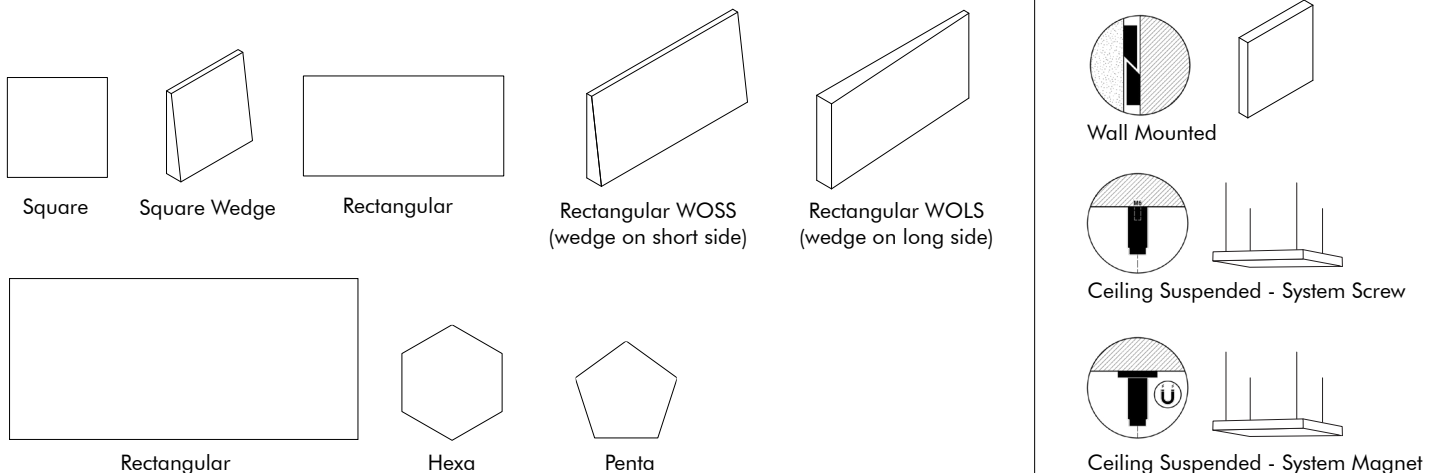

Required order information: model, size, fabric (CAT > Collection > color), mounting option

* Rectangular XL only wall mounted