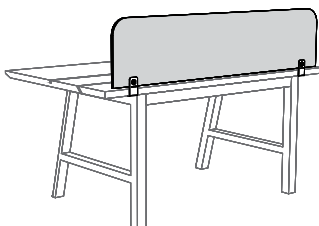

BuzziTripl Desk

Desk divider

3 layers of felt: 2 layers of BuzziFelt* with furniture felt core | Min 20 x 50 cm (H x W) max. 45 x 200 cm (H x W)
Round corners or wedge | Fix in in black (RAL 9005) or white (RAL 9010)

	Height	Width	FELT
S	≤ 25 cm	≤ 60 cm	€ 141
		≤ 80 cm	€ 155
		≤ 100 cm	€ 170
		≤ 120 cm	€ 184
		≤ 140 cm	€ 199
		≤ 160 cm	€ 213
		≤ 180 cm	€ 229
		≤ 200 cm	€ 242
M	≤ 35 cm	≤ 60 cm	€ 203
		≤ 80 cm	€ 219
		≤ 100 cm	€ 233
		≤ 120 cm	€ 248
		≤ 140 cm	€ 262
		≤ 160 cm	€ 278
		≤ 180 cm	€ 291
		≤ 200 cm	€ 306
L	≤ 45 cm	≤ 60 cm	€ 257
		≤ 80 cm	€ 271
		≤ 100 cm	€ 287
		≤ 120 cm	€ 301
		≤ 140 cm	€ 316
		≤ 160 cm	€ 329
		≤ 180 cm	€ 345
		≤ 200 cm	€ 359
Mounting	Desk Mounted	Y L Worktop: 12 > 27 mm	incl.
		Y L-Plus Worktop: 18 > 43 mm	incl.
		Y XL Worktop: 28 > 57 mm	incl.
		Foot	incl.
Option	Connection part	Fix H	+ € 14
		Fix X	+ € 20

Required order information: size (W x H), BuzziFelt* color, round corners or wedge, type of fix, color of fixes, option

Round corners