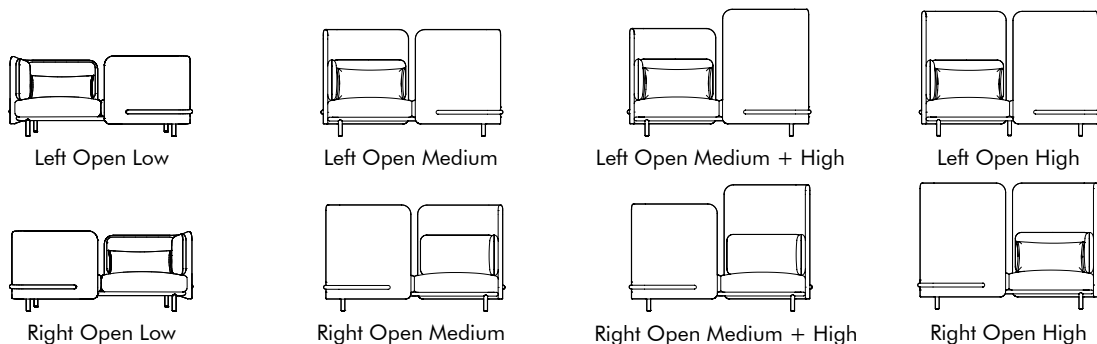

Required order information: Model (size shields, left or right open), fabric shields (CAT > collection > color), fabric seating cushion & shield cushion (CAT > collection > color), fabric comfort back cushion (& comfort arm cushion) (CAT > collection > color), option

* see p. 111 for configuration