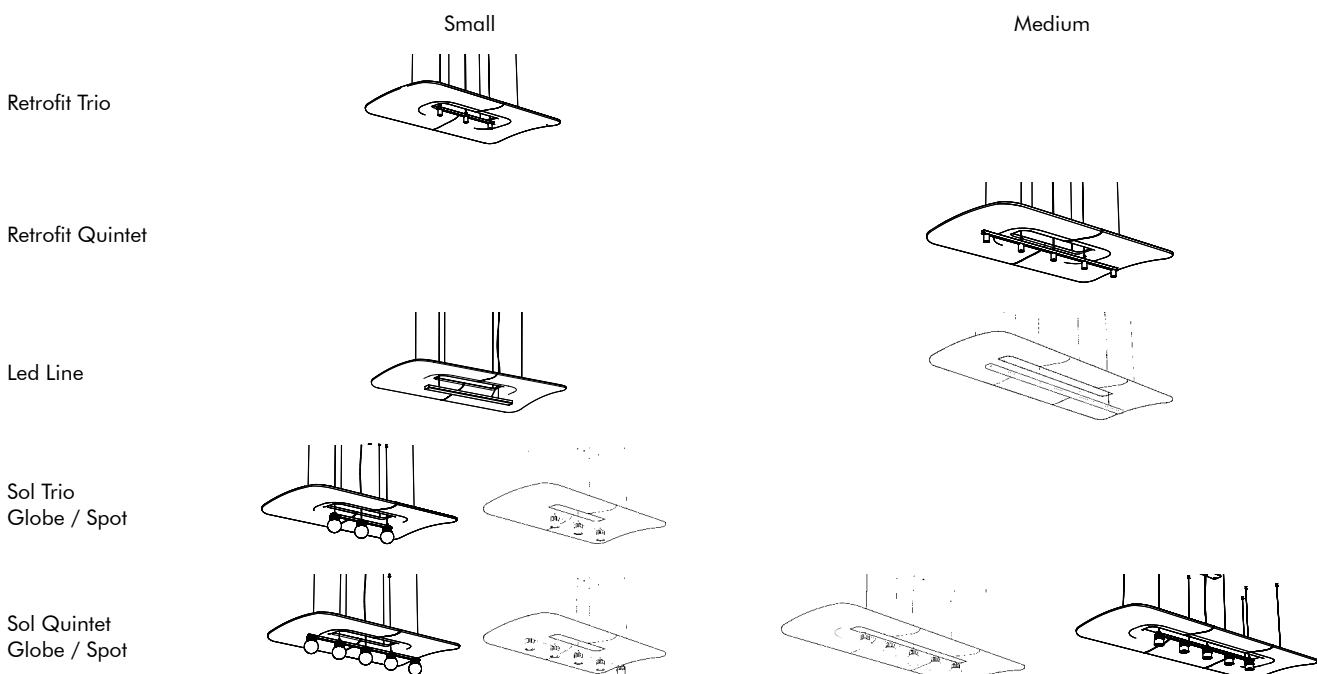

LED line: 230V | 50/60Hz | Black metal ceiling canopy | Transparant power cable

BuzziSol Trio and Quintet: 220-240V | 50/60Hz | Black metal ceiling canopy | Black fabric power cable

CE/BE Certified

	L x W	Light option	Light output	CAT A	CAT B	CAT C	CAT D	CAT E
S	200 x 117 cm	Retrofit Trio		€ 3.430	€ 3.640	€ 3.743	€ 3.801	€ 4.096
		LED Trio Globe/Spot	3 x 1500 Lm	€ 3.790	€ 4.000	€ 4.103	€ 4.161	€ 4.456
		LED Quintet Globe/Spot	5 x 1500 Lm	€ 4.217	€ 4.570	€ 4.673	€ 4.731	€ 5.026
		LED Line S	2300 Lm	€ 5.197	€ 5.573	€ 5.688	€ 5.751	€ 6.076
M	300 x 117 cm	Retrofit Quintet		€ 4.347	€ 4.661	€ 4.817	€ 4.905	€ 5.349
		LED Quintet Globe/Spot	5 x 1500 Lm	€ 4.947	€ 5.261	€ 5.417	€ 5.505	€ 5.949
		LED Line M	4600 Lm	€ 6.736	€ 7.083	€ 7.254	€ 7.352	€ 7.841
Mounting	Ceiling suspended	S	4 cables of 2 m (black or alu color)					incl.
			4 cables of 5 m (black or alu color)					+ € 116
		M	6 cables of 2 m (black or alu color)					incl.
			6 cables of 5 m (black or alu color)					+ € 174

Required order information: Size, Fabric (CAT > collection > color), Mounting, Light (Retrofit or LED Globe/Spot or LED Line), Lighting Options

(Input voltage, Color Temperature**, Dimming**)

Light Specification overview:*

LED Line S&M
230V | 2700K, 3000K or 4000K |
1-10V or DALI

Trio and Quintet Globe
220-240V | 3000K | UGR 23 | 1-10V

Trio and Quintet Spot
220-240V | 3000K | UGR 12 | 1-10V

* Other CCT, UGR and/or Dimming system on request via custom made. Might impact leadtime, minimum order quantity and/or price.

** Only for Led Line