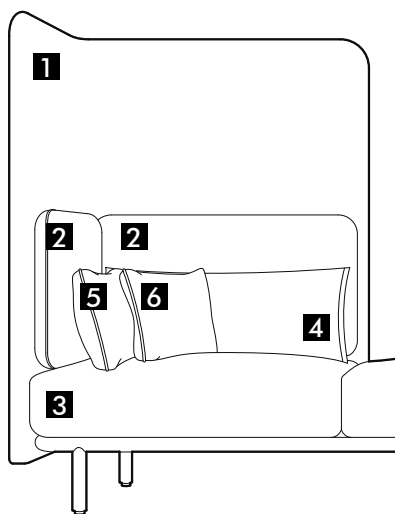

Configuration

- 1 | Shield large, Medium, Low
- 2 | Shield cushion*
- 3 | Seating cushion*
- 4 | Comfort back**
- 5 | Comfort arm (optional)**
- 6 | Decorative cushion (optional)

* / ** both cushion always in the same fabric collection and color