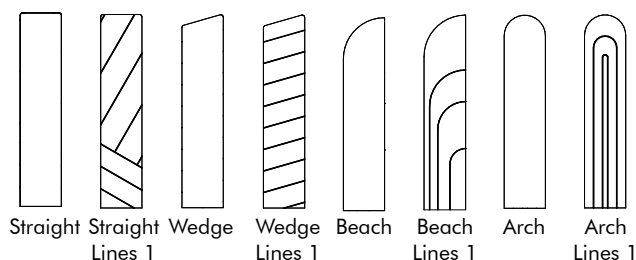

BuzziBlinds

Room divider made up of a set of rotating acoustic blinds

1 baseplate & 5 blinds | each blind is 32 cm wide | Baseplate in black (RAL 9005) or white (RAL 9010)

		Height	+ extra layer							
			FELT	CAT A	CAT B	CAT C	CAT D	CAT E		
Blinds	M	155 cm	€ 2.289	€ 2.917	€ 3.269	€ 3.408	€ 3.487	€ 3.883		
	Straight, Wedge, Beach, Arch		L	190 cm	€ 2.479	€ 3.193	€ 3.622	€ 3.793	€ 3.888	€ 4.374
Options	V-CUT Lines 1	M	155 cm	€ 71	-	-	-	-		
	only for Blinds in Felt		L	190 cm	€ 83	-	-	-	-	
Bicolor (in same CAT)							+ € 243/Set			
Wheels							+ € 189			

Required order information: model, size, fabric (CAT > Collection > color), color baseplate, option